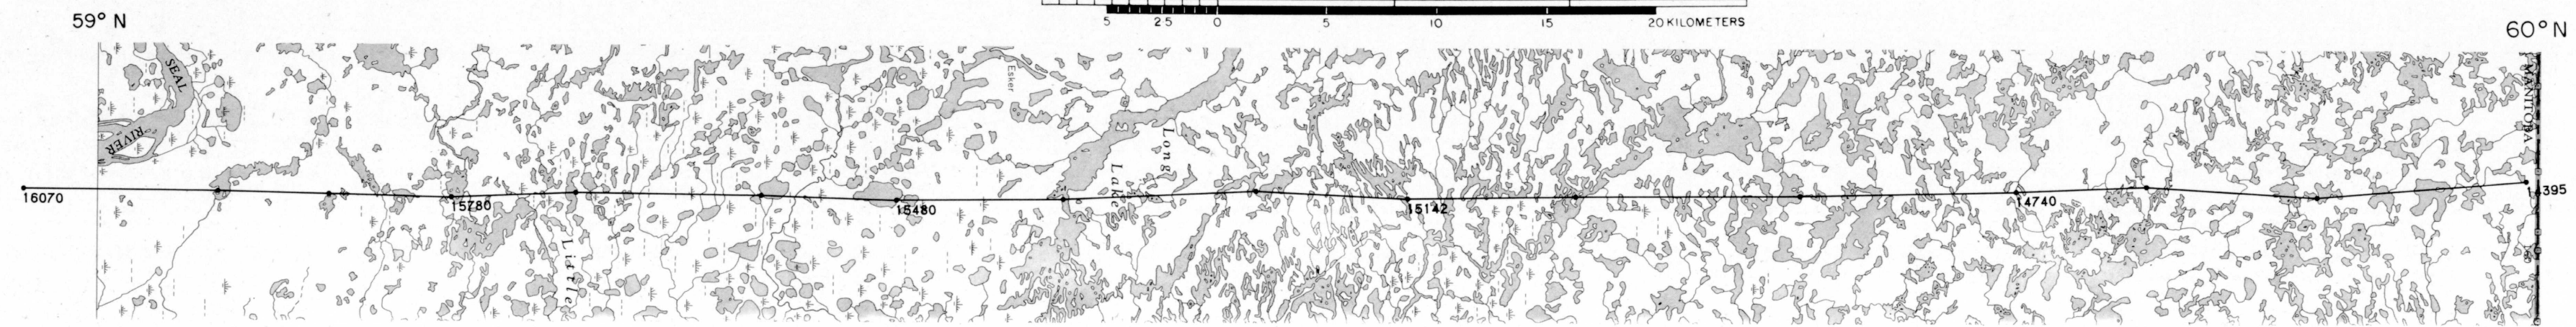

LINE 2310 CARIBOU RIVER 54M MANITOBA 1976

X = PICKED FIDUCIAL

GEOPHYSICAL MAP NO. 36354

This map has been reprinted from a scanned version of the original map. Reproduction par numérisation d'une carte sur papier.