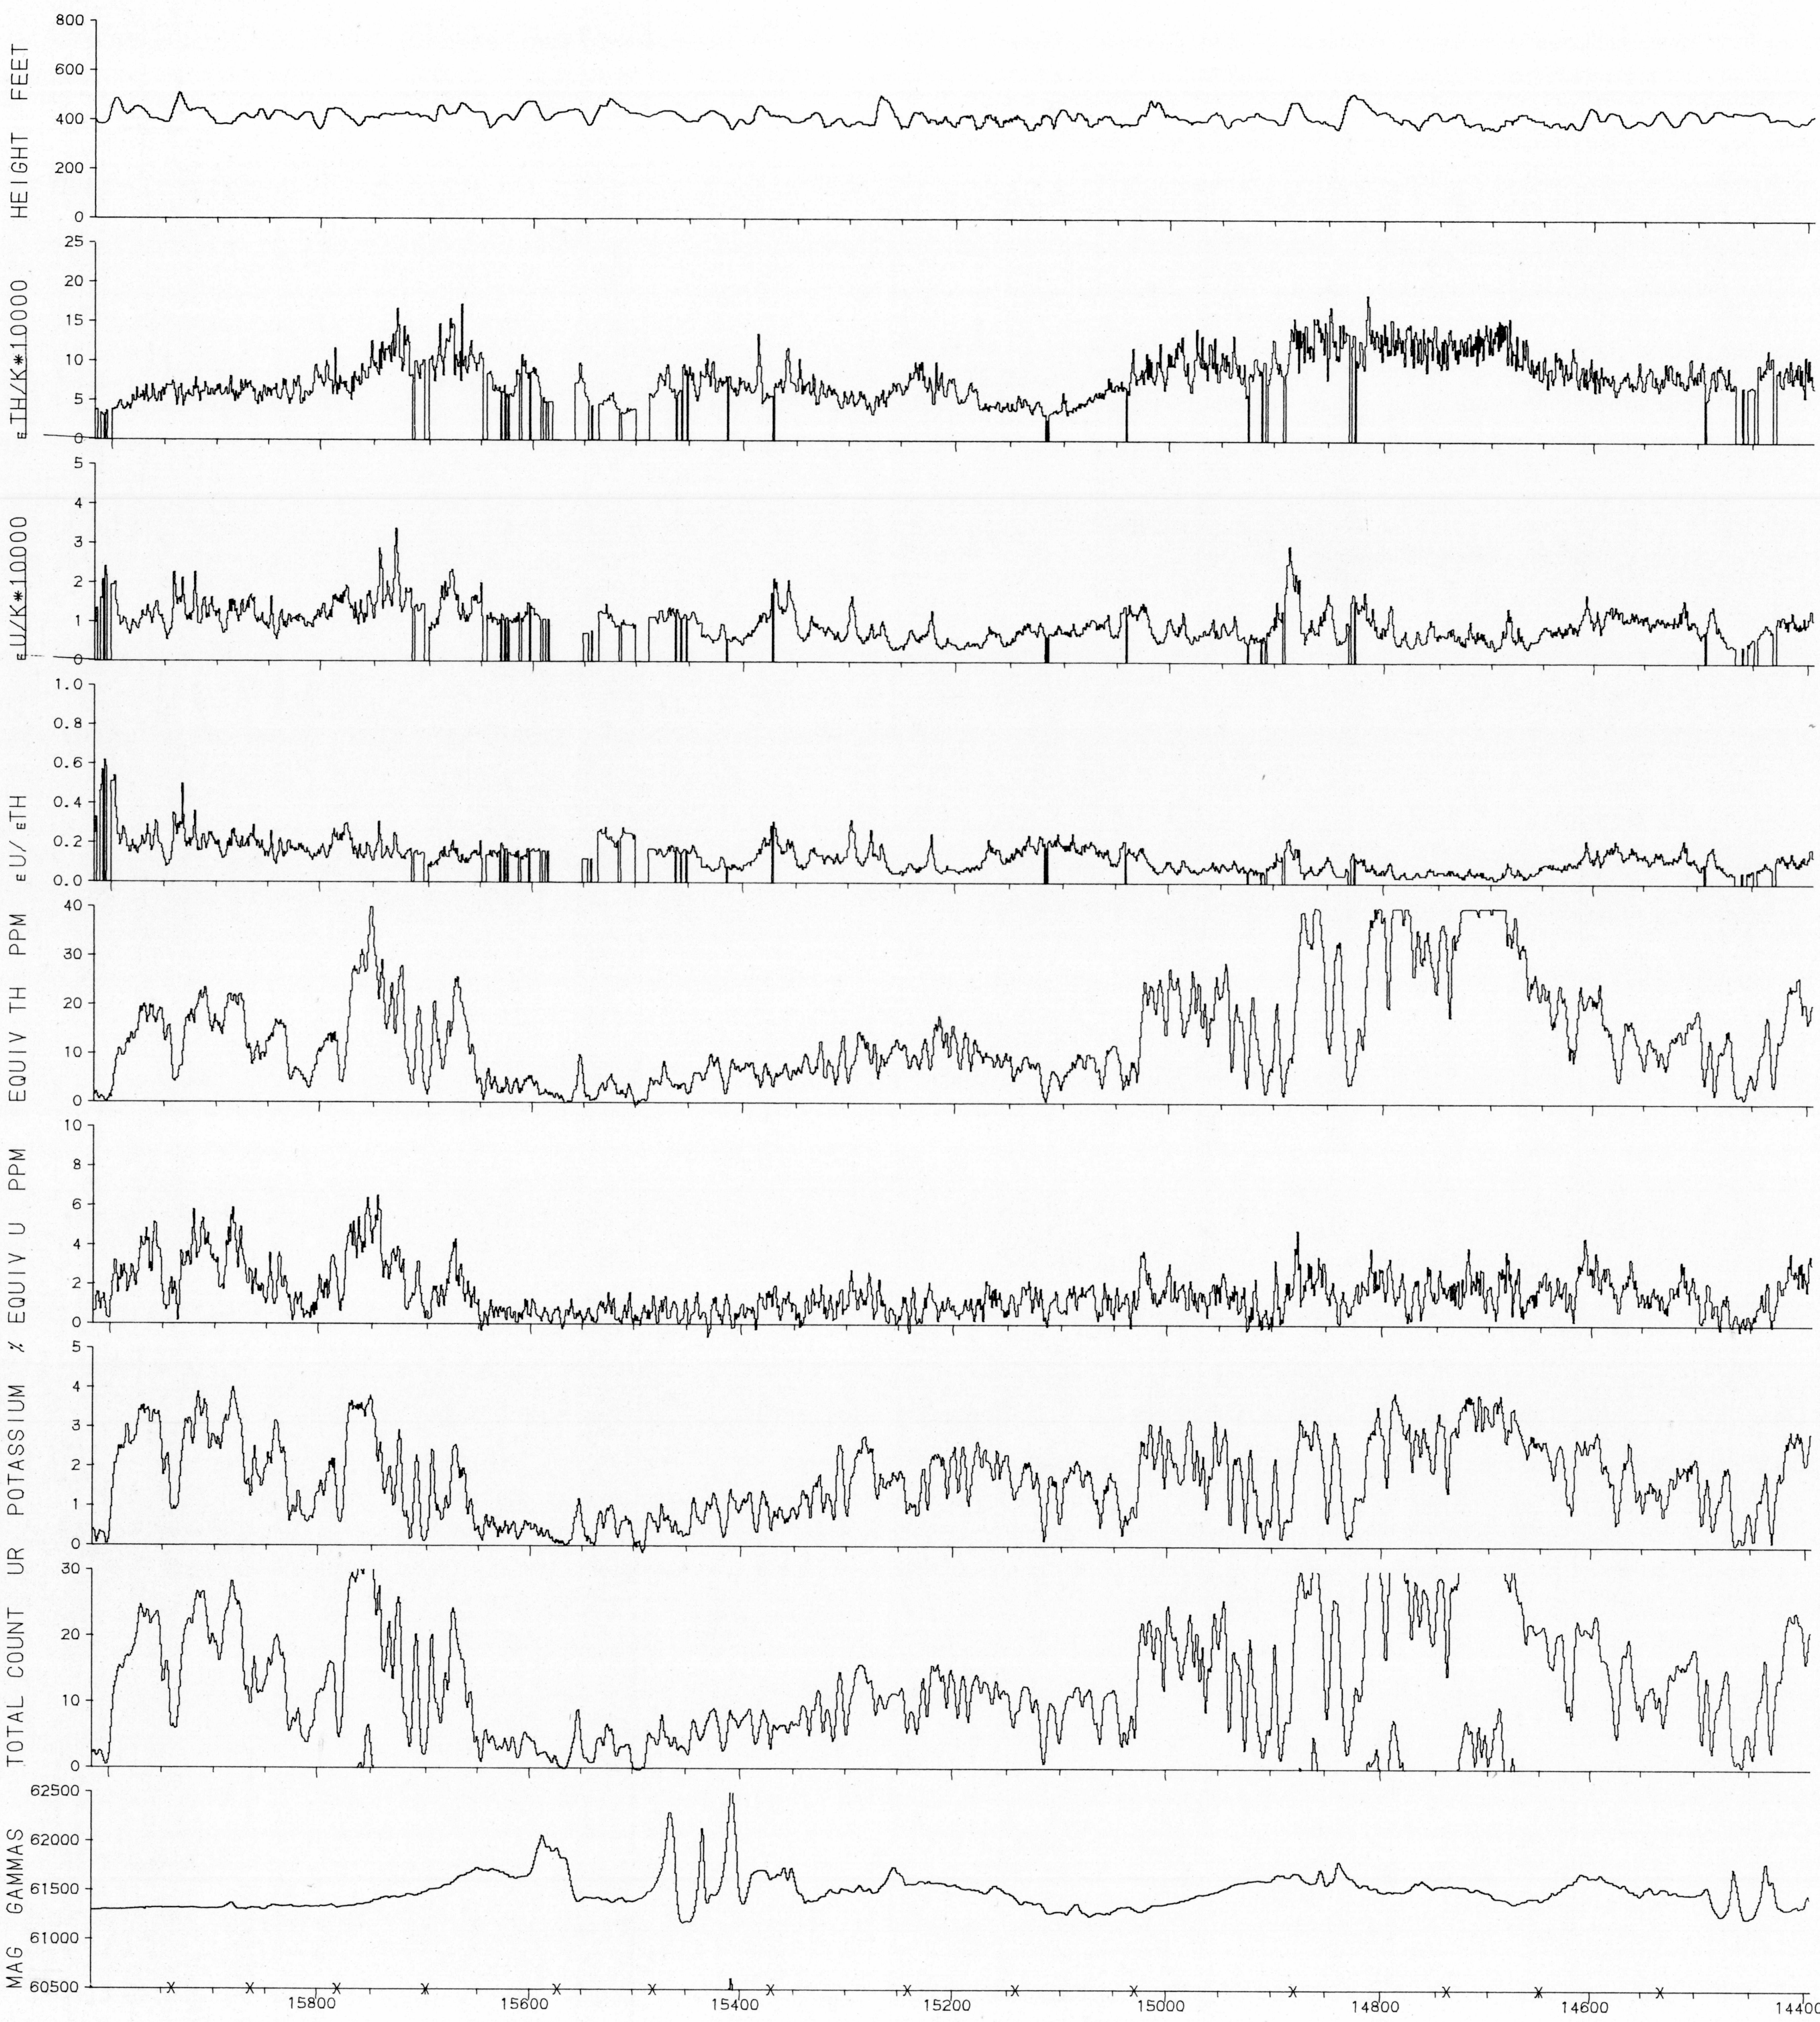

LINE 2310 CARIBOU RIVER 54M MANITOBA 1976

X = PICKED FIDUCIAL

GEOPHYSICAL MAP NO. 36354

This map has been reprinted from a scanned version of the original map. Reproduction par numérisation d'une carte sur papier.