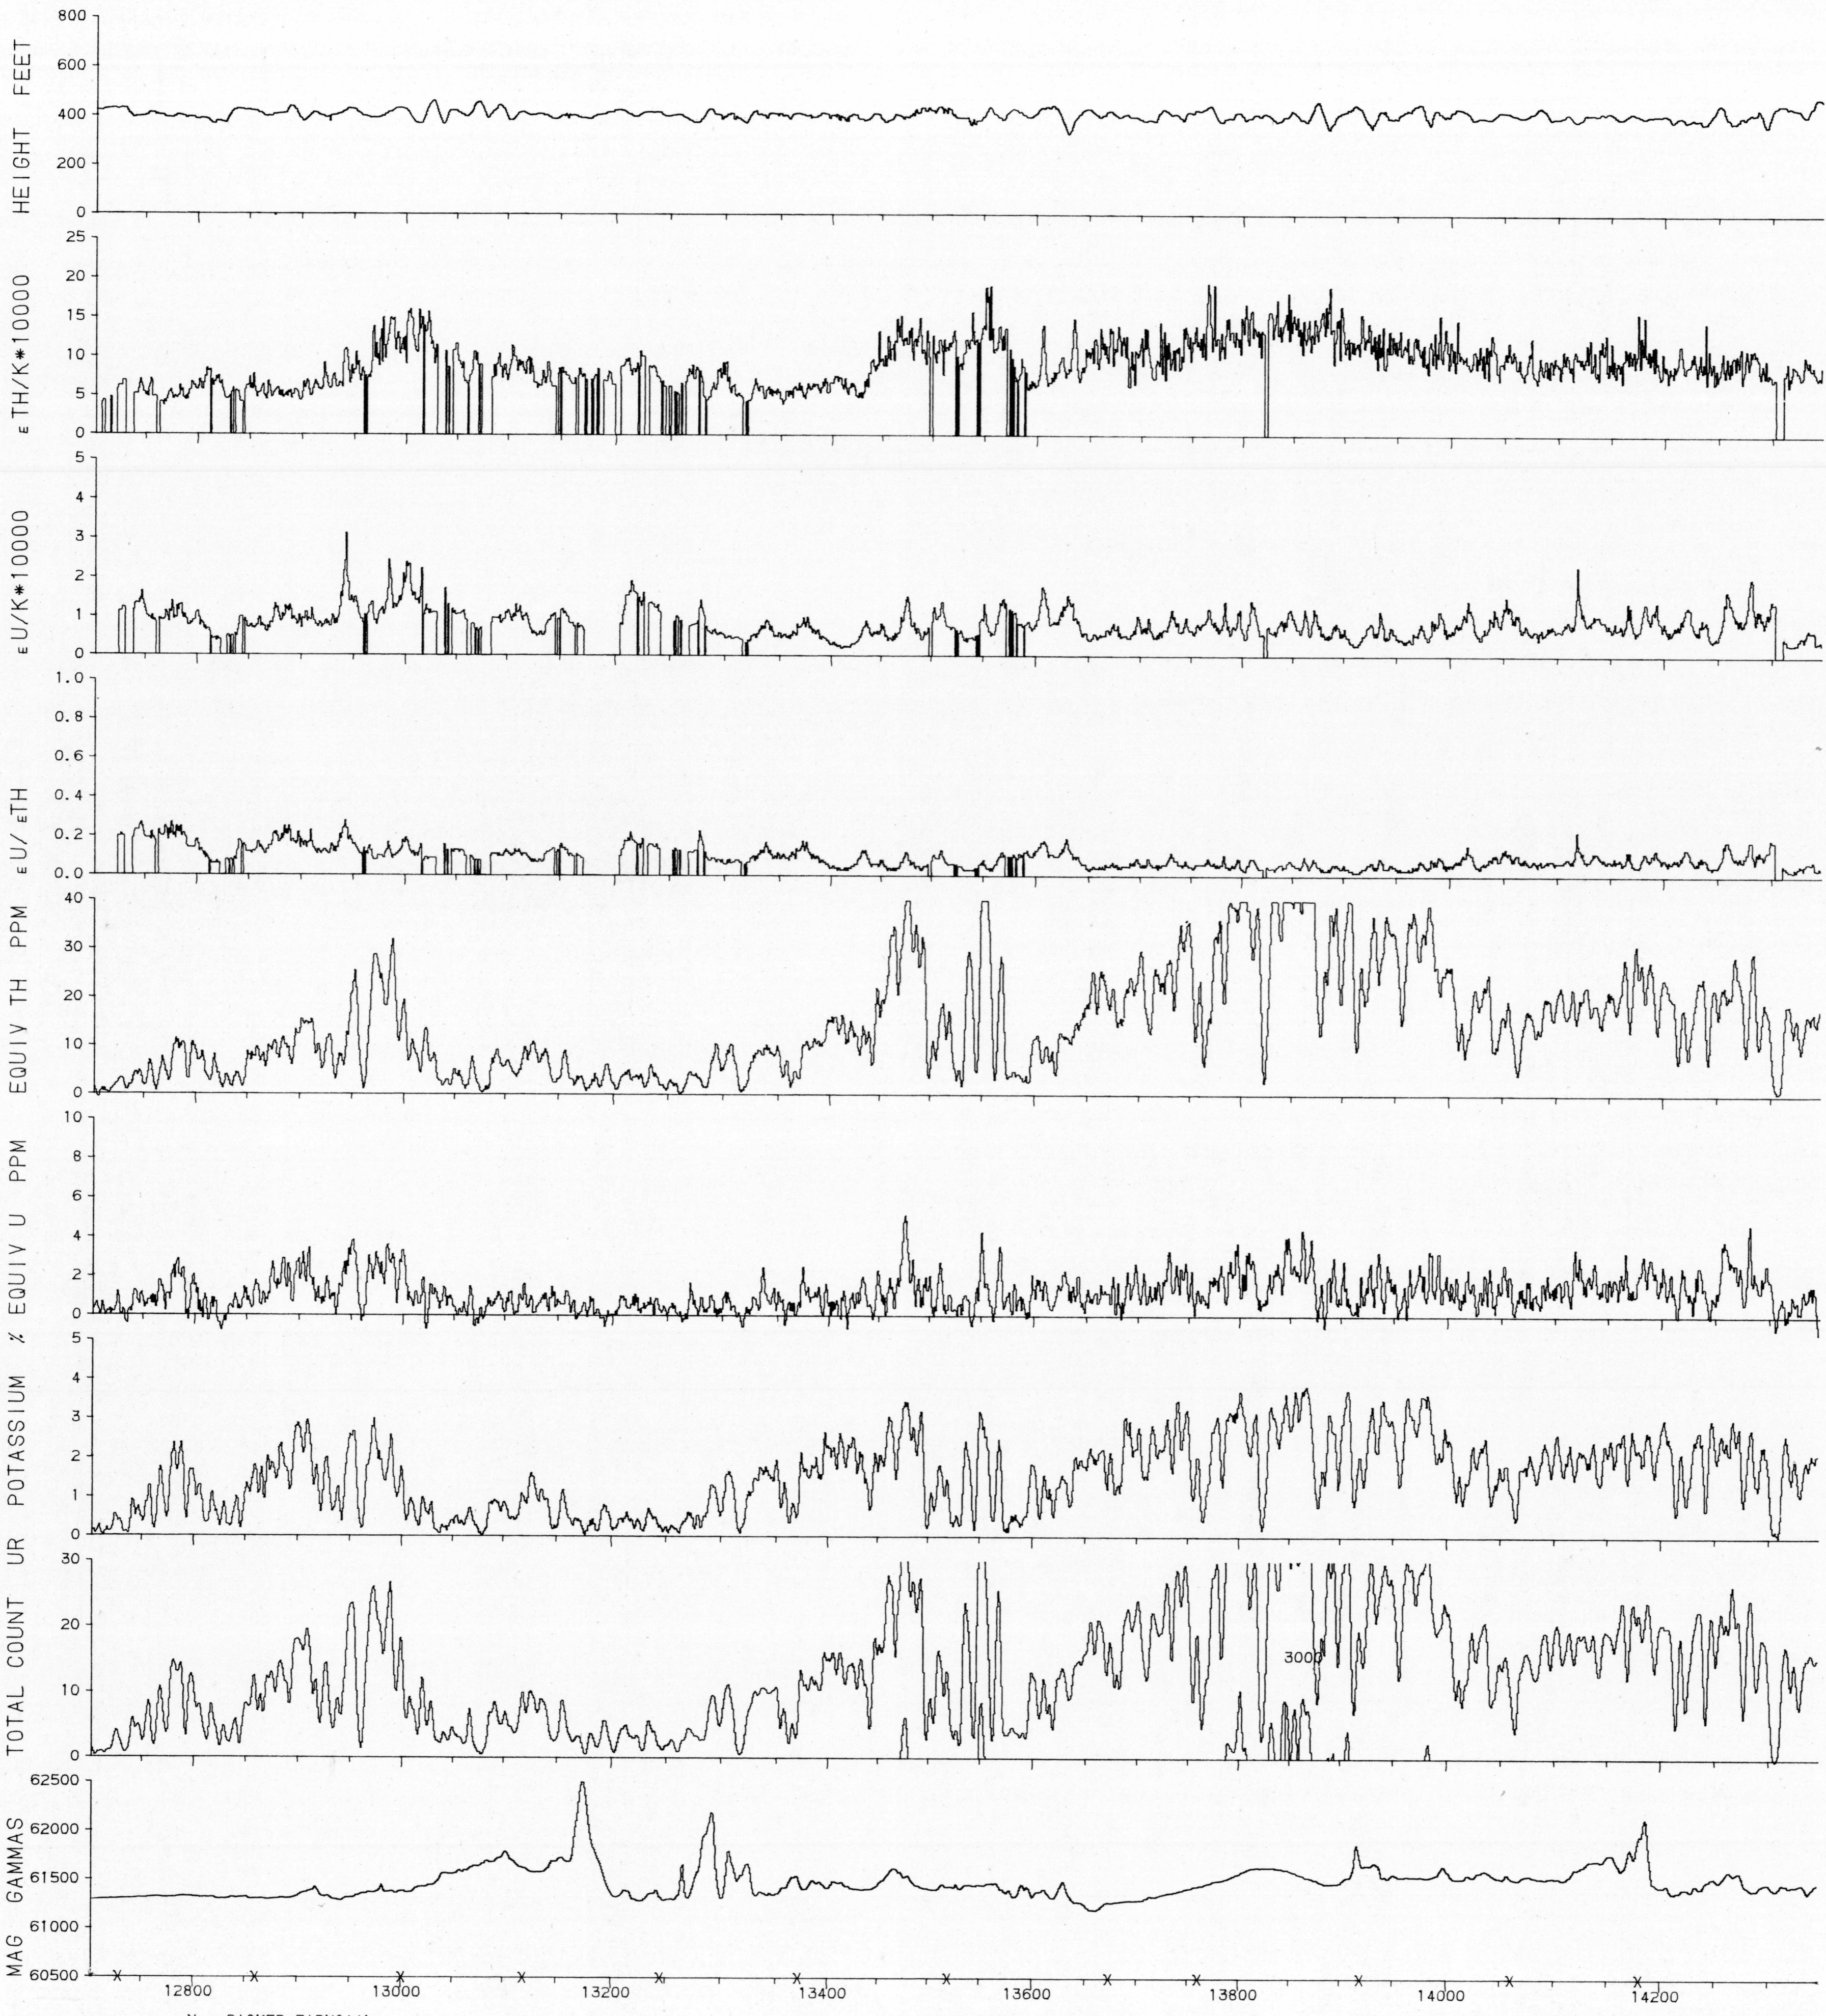

LINE 2320 CARIBOU RIVER 54M MANITOBA 1976

GEOPHYSICAL MAP NO. 36354