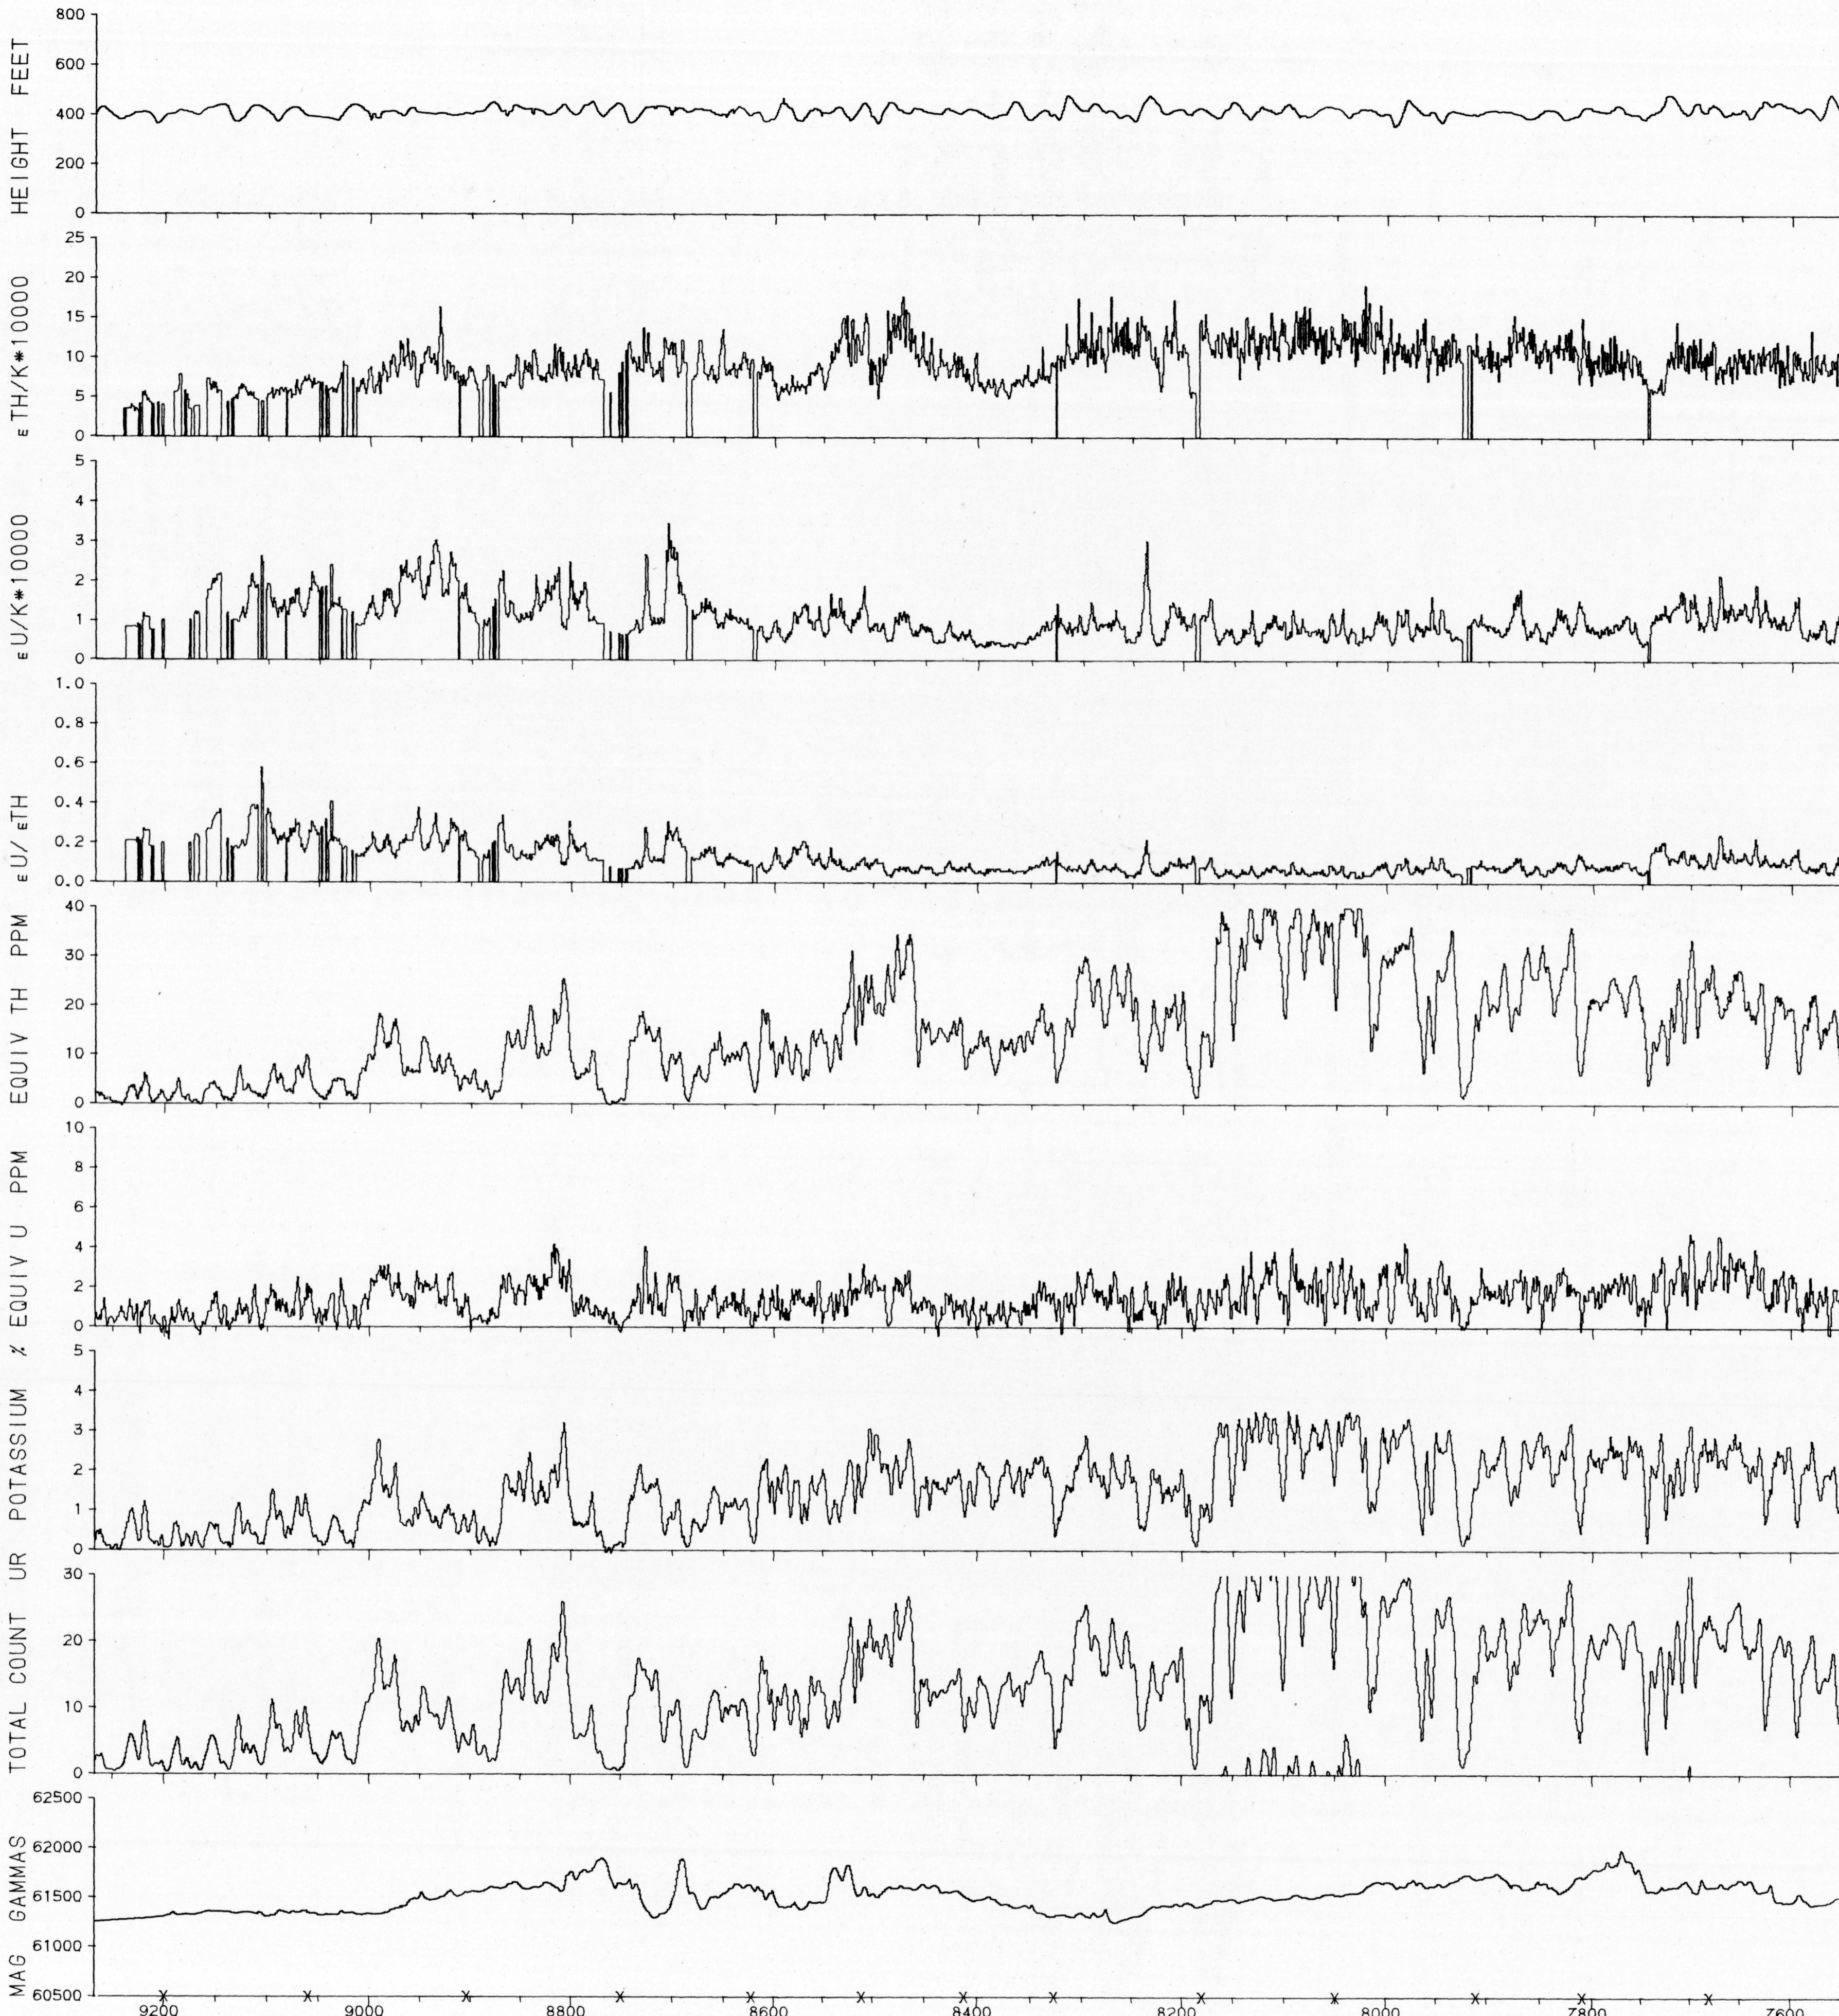

LINE 2330 CARIBOU RIVER 54M MANITOBA 1976

X - PICKED FIDUCIAL

HORIZONTAL SCALE 1:250,000

GEOPHYSICAL MAP NO. 36354

This map has been reprinted from a scanned version of the original map. Reproduction par numérisation d'une carte sur papier.