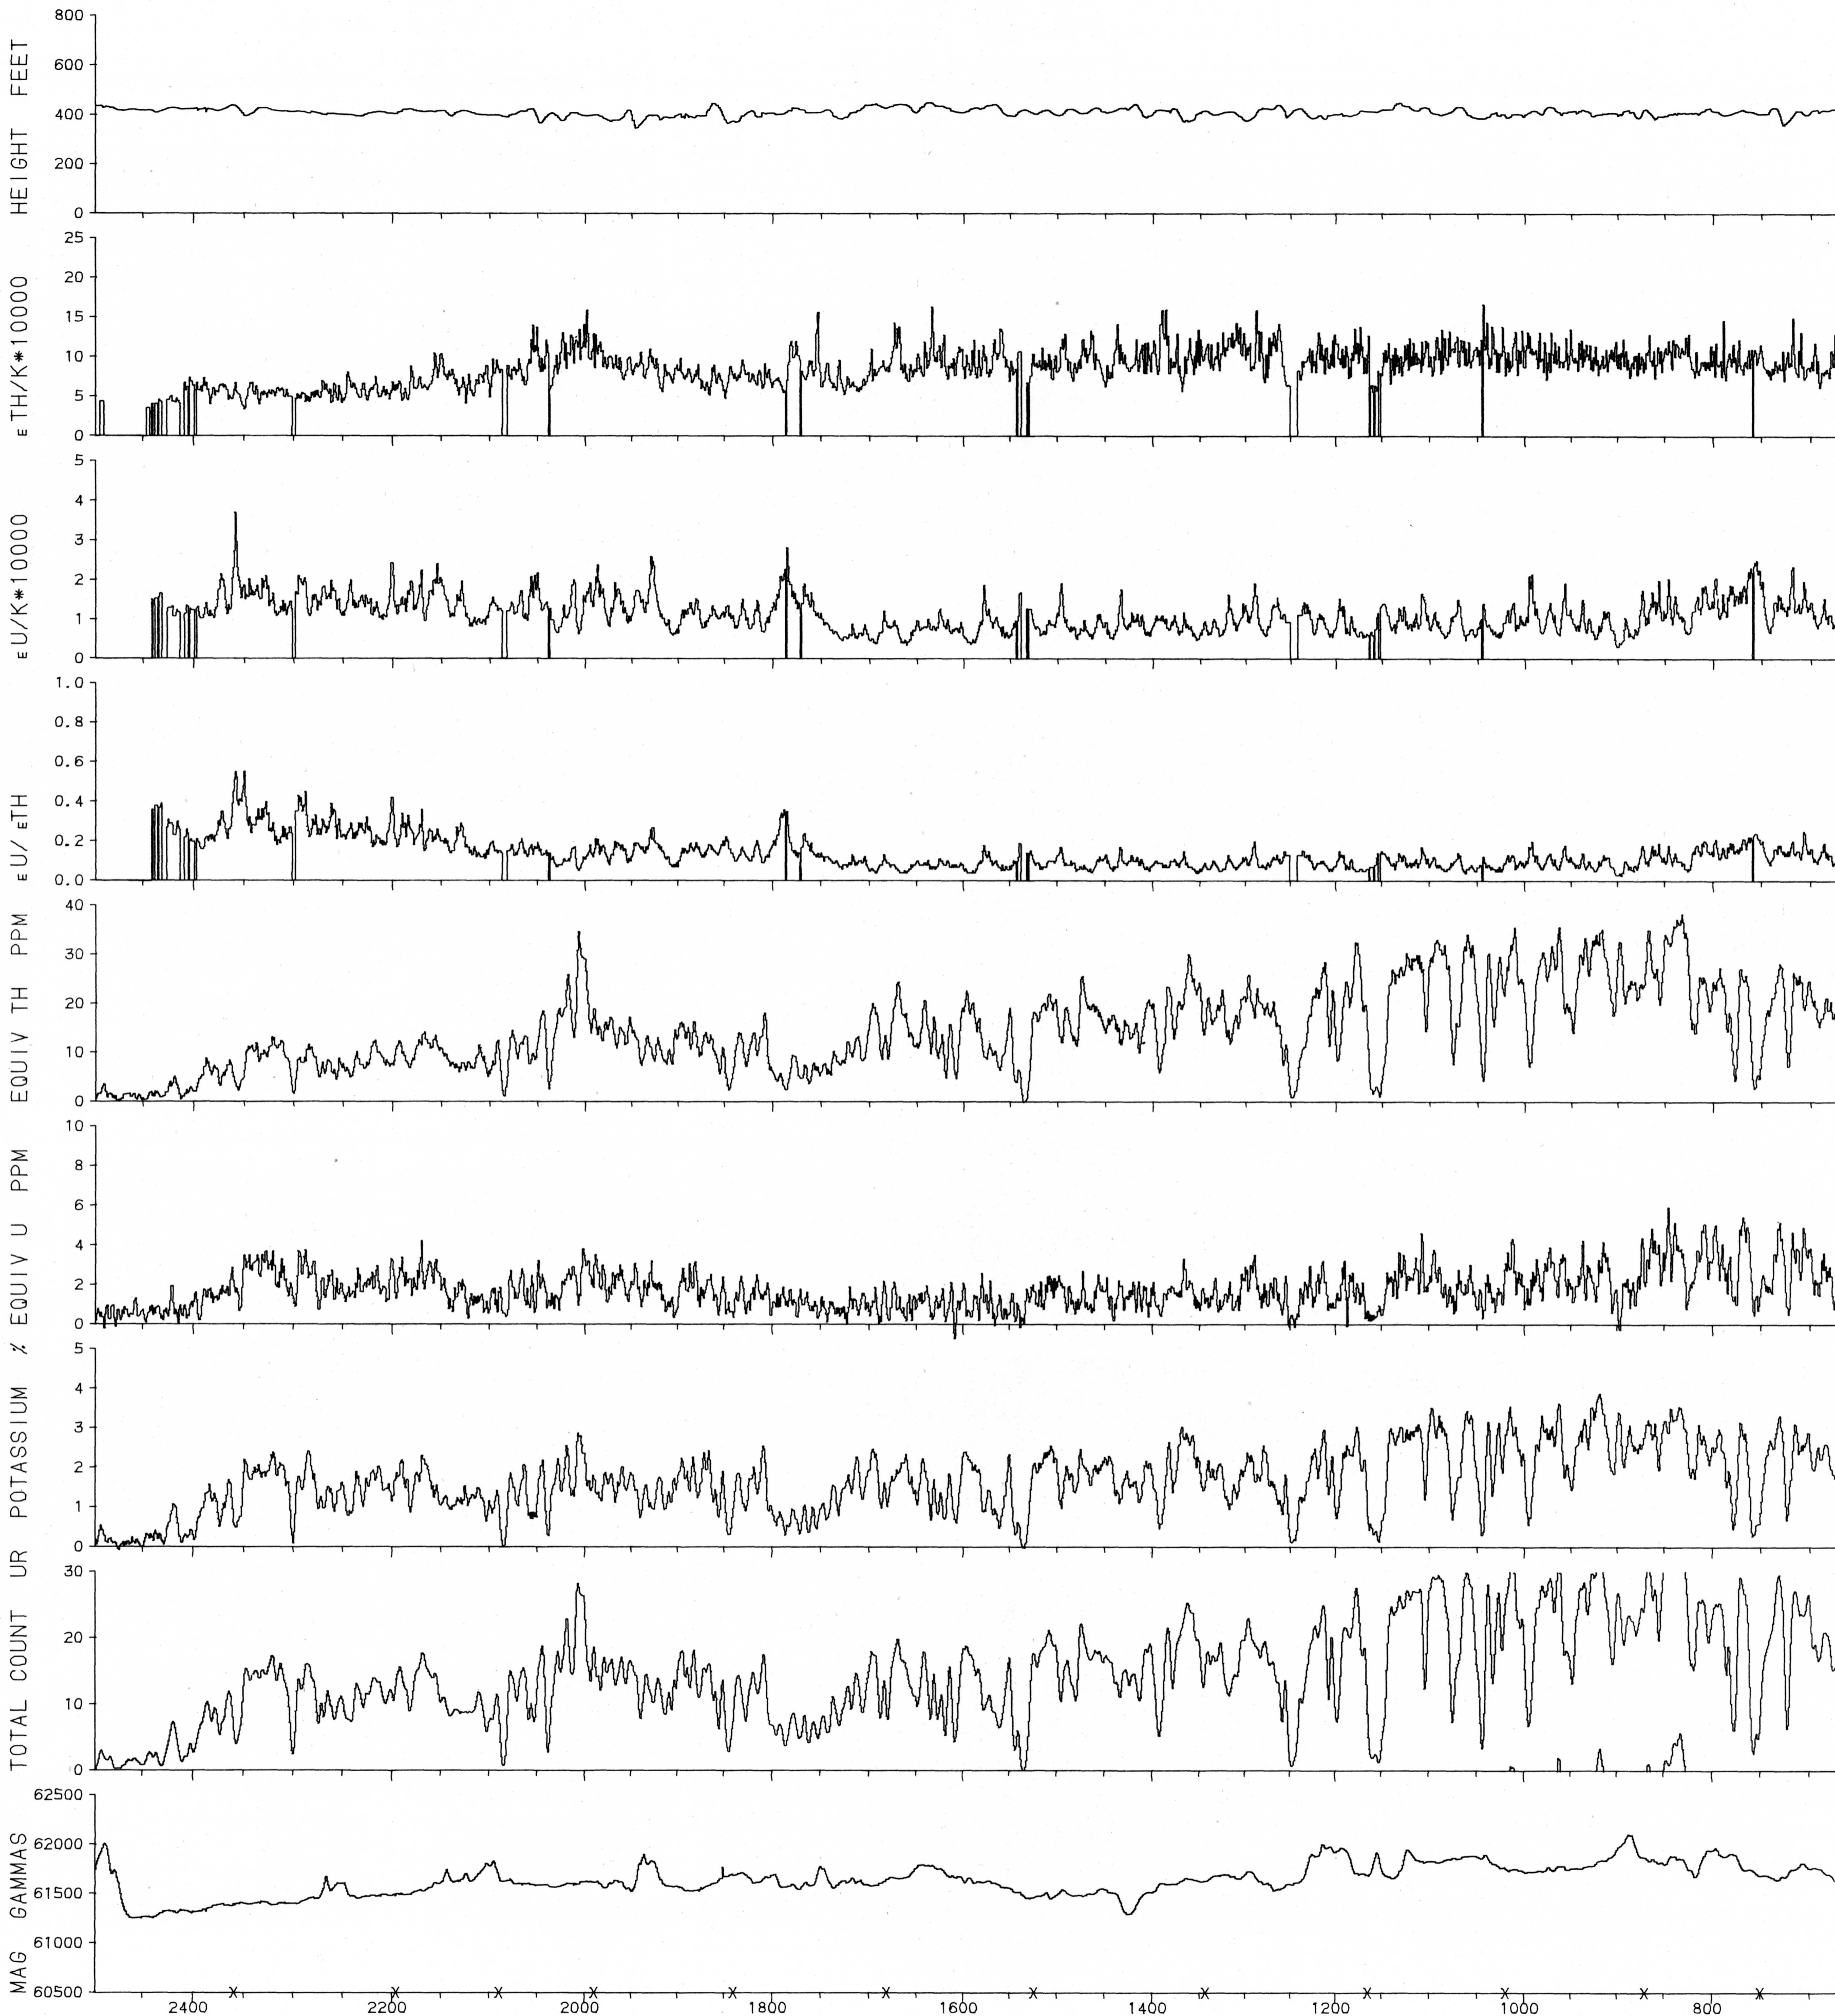

LINE 2340 CARIBOU RIVER 54M MANITOBA 1976

X - PICKED FIDUCIAL

HORIZONTAL SCALE 1:250,000

GEOPHYSICAL MAP NO. 36354

This map has been reprinted from a scanned version of the original map
Reproduction par numérisation d'une carte sur papier