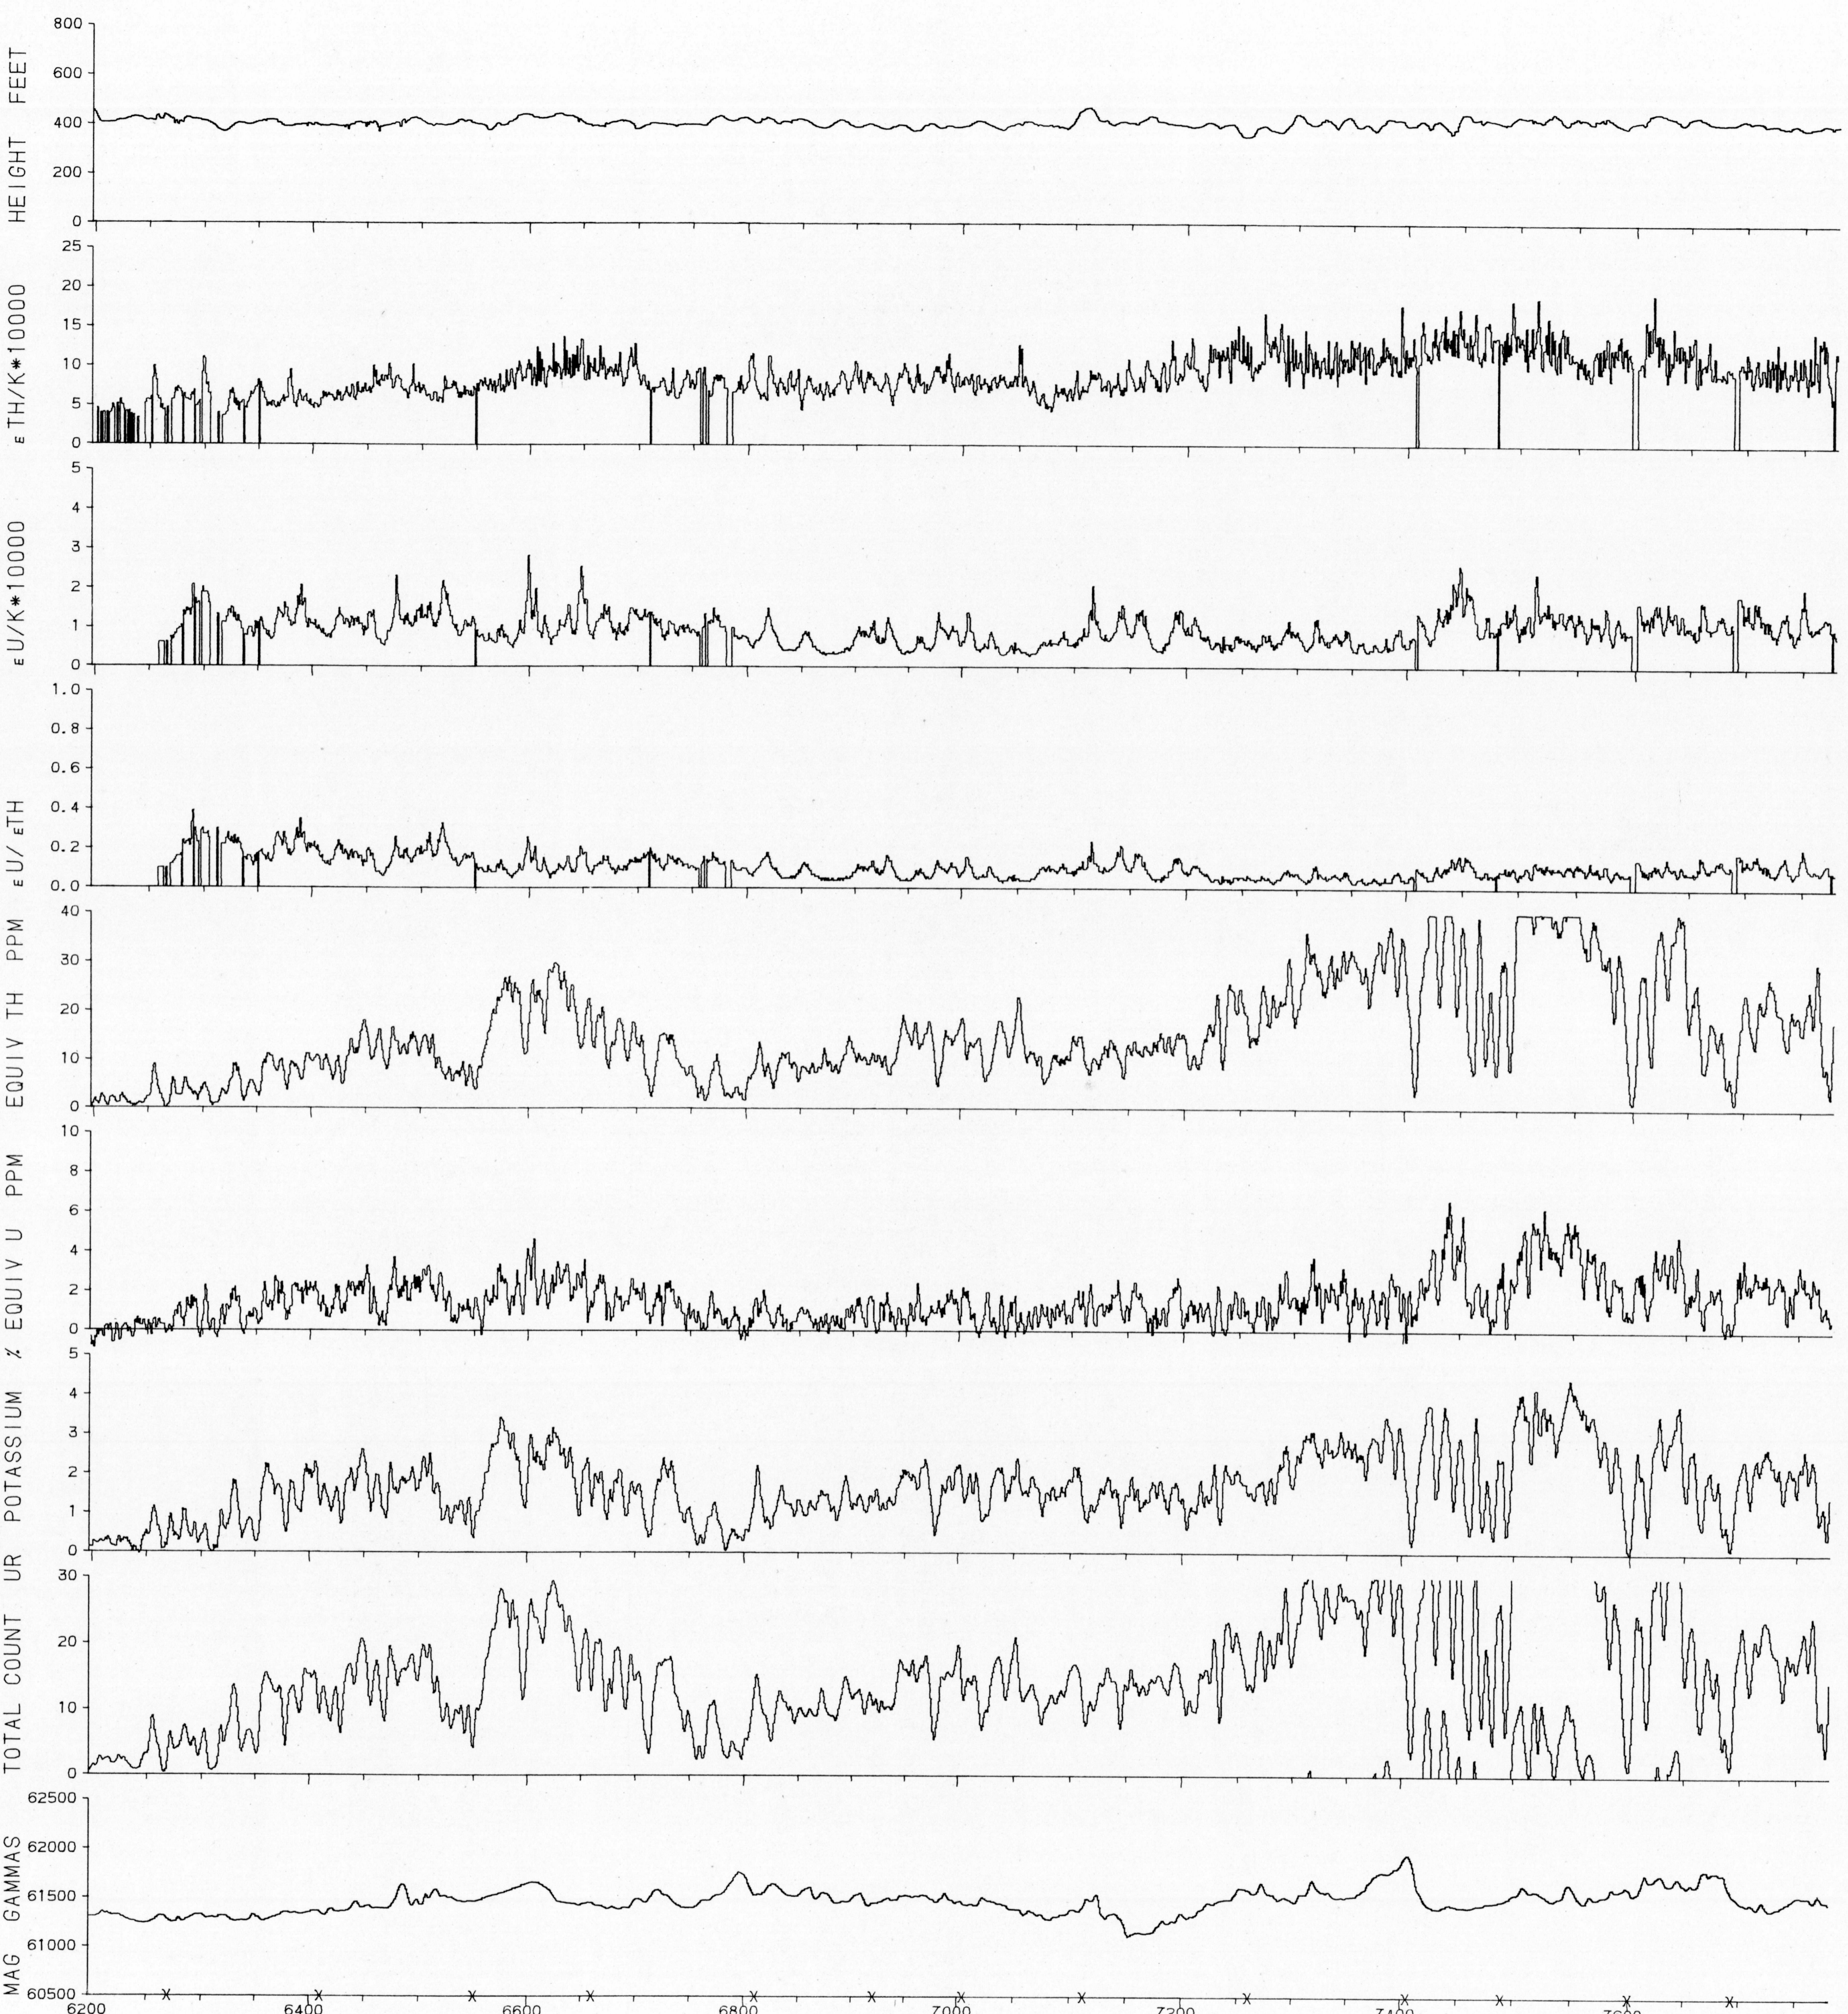

LINE 2350 CARIBOU RIVER 54M MANITOBA 1976

X = PICKED FIDUCIAL

GEOPHYSICAL MAP NO. 36354

This map has been reprinted from a scanned version of the original map
Reproduction par numérisation d'une carte sur papier