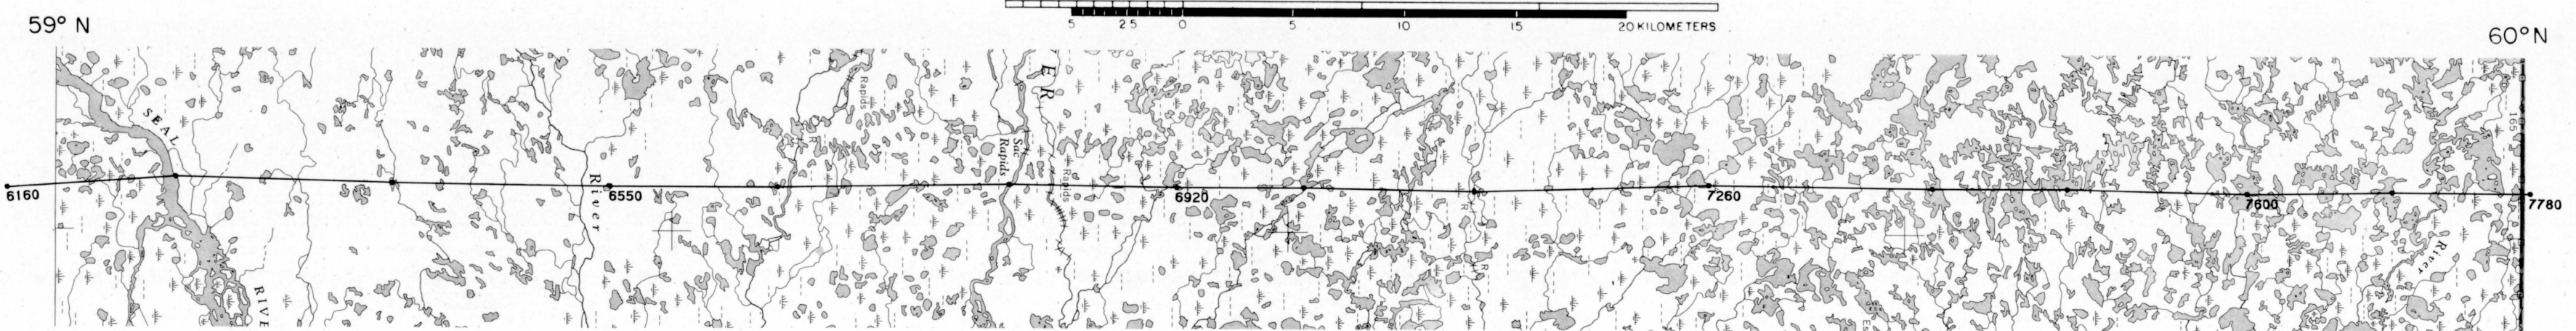

LINE 2350 CARIBOU RIVER 54M MANITOBA 1976

X = PICKED FIDUCIAL

GEOPHYSICAL MAP NO. 36354

This map has been reprinted from a scanned version of the original map
Reproduction par numérisation d'une carte sur papier