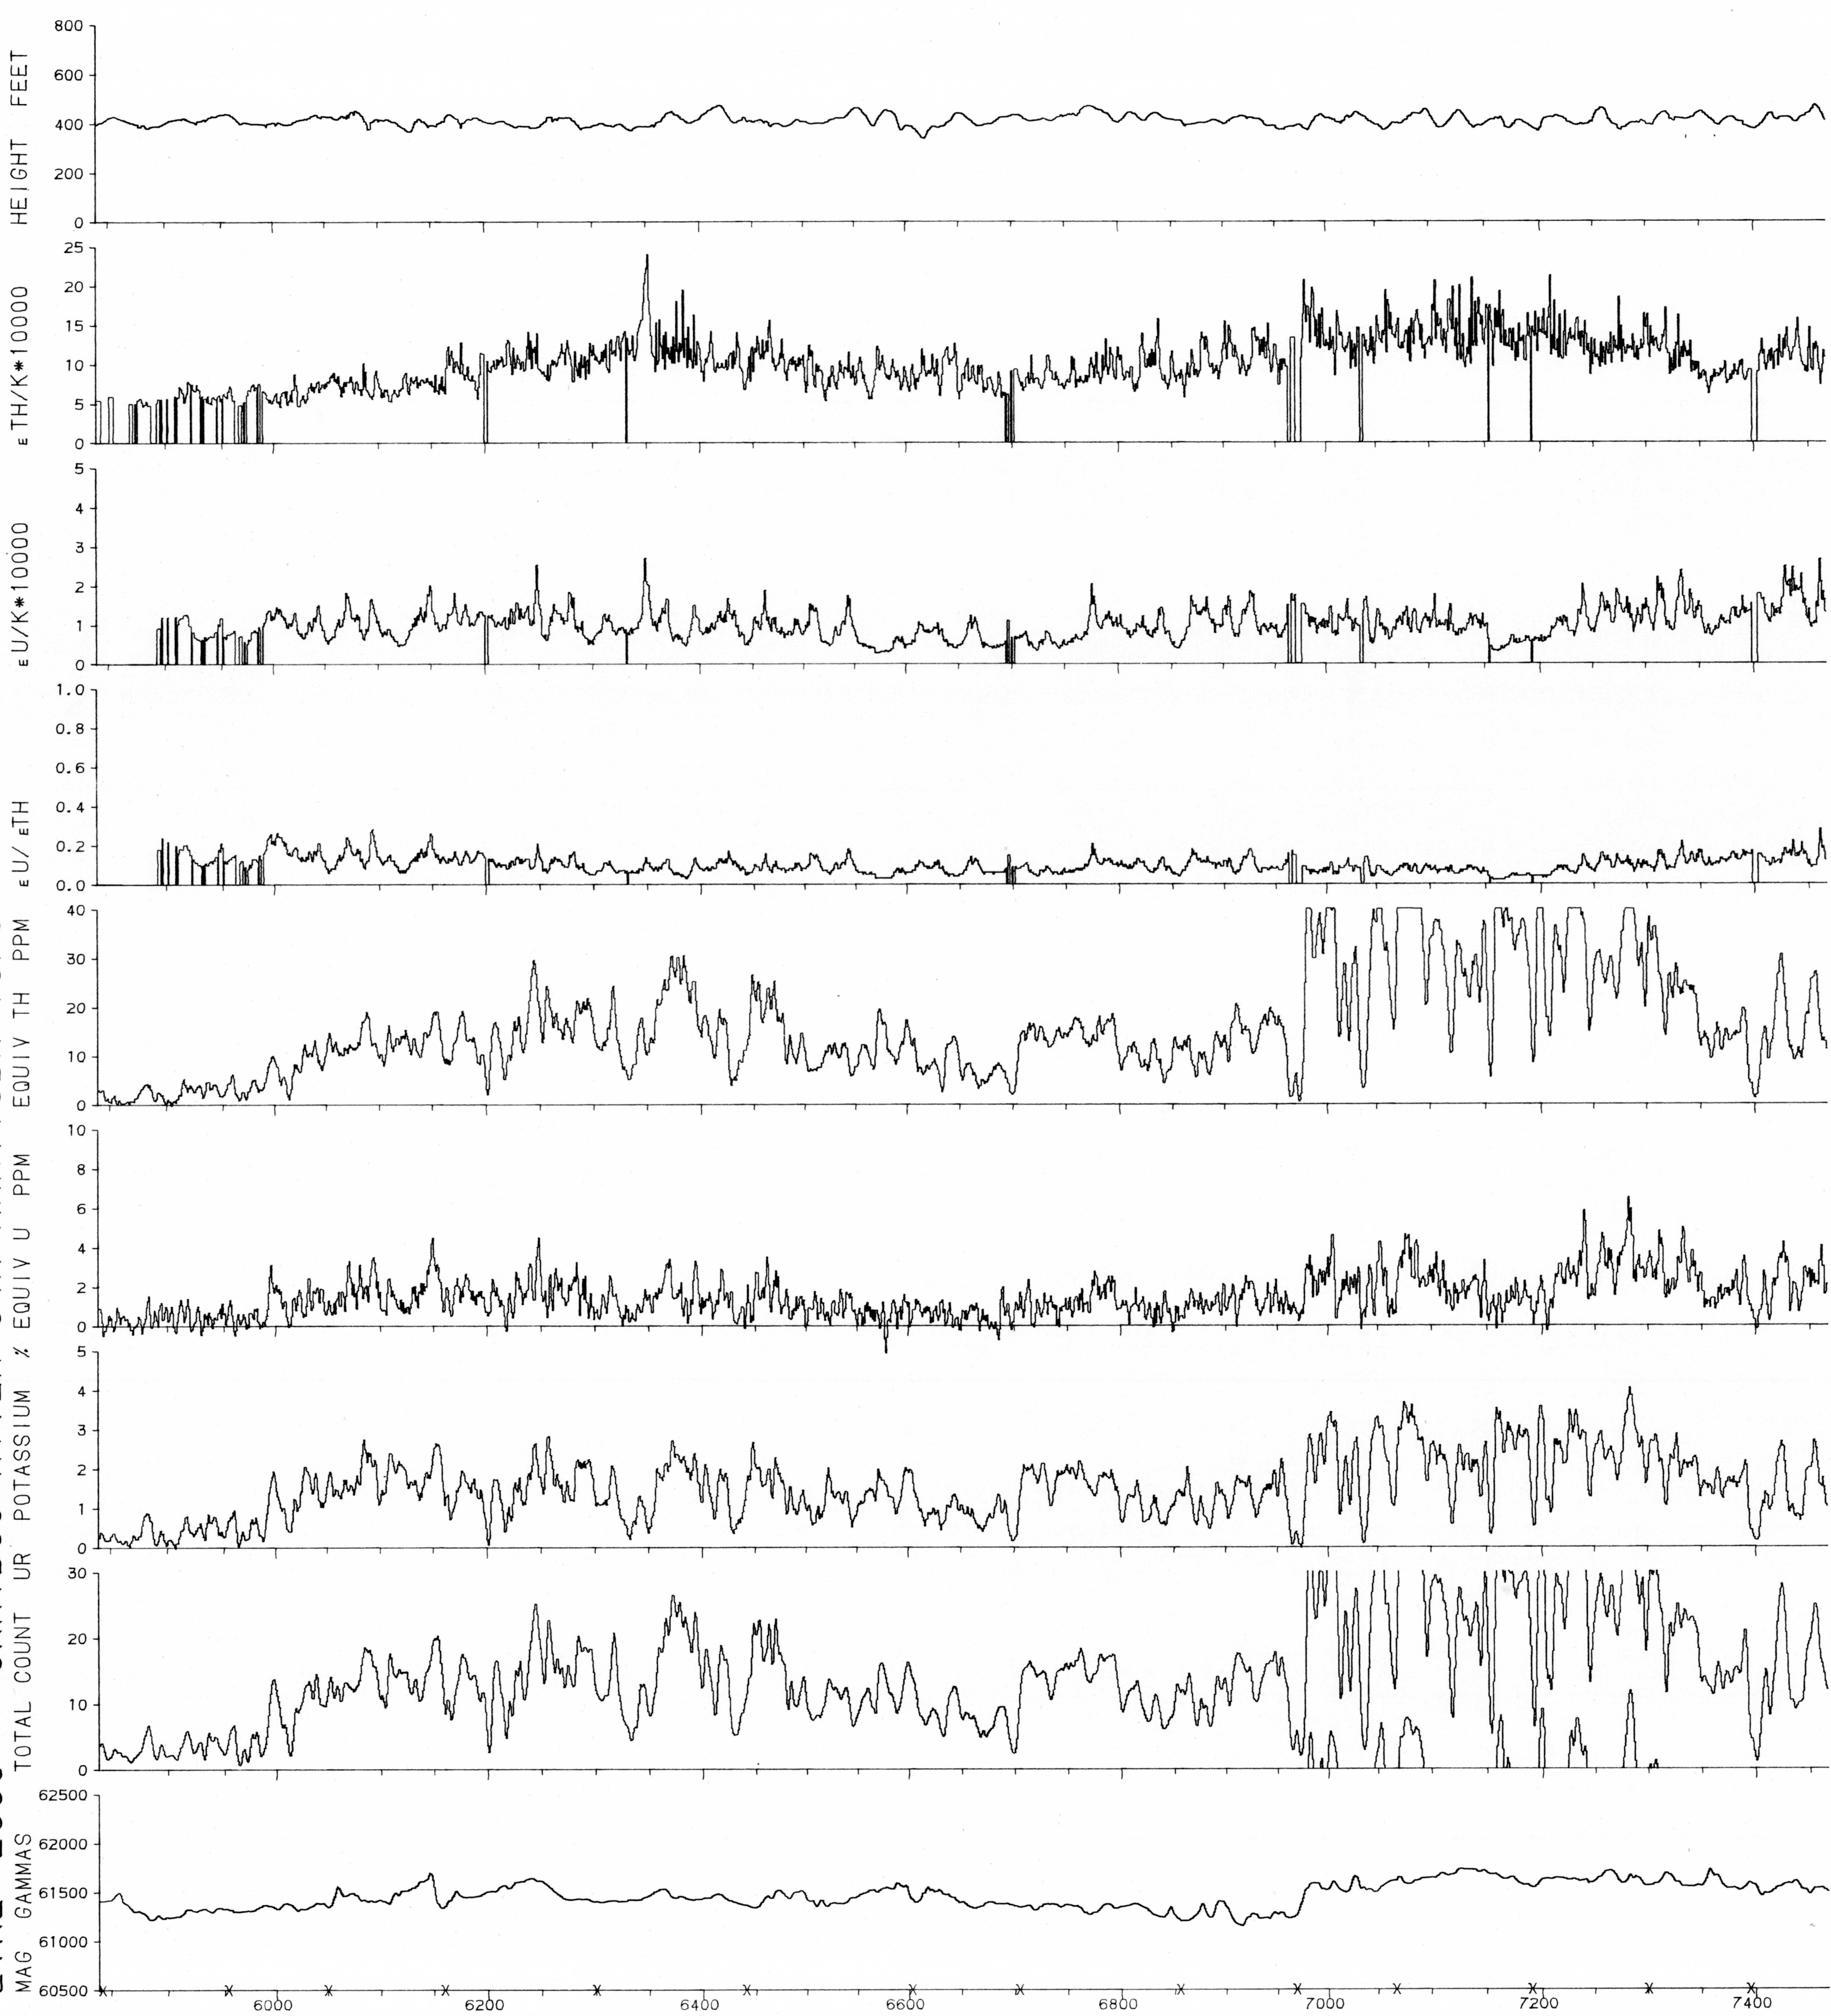

LINE 2360 CARIBOU RIVER 54M MANITOBA 1976

X = PICKED FIDUCIAL

HORIZONTAL SCALE 1:250,000

GEOPHYSICAL MAP NO. 36354

This map has been reprinted from a scanned version of the original map
Reproduction par numérisation d'une carte sur papier