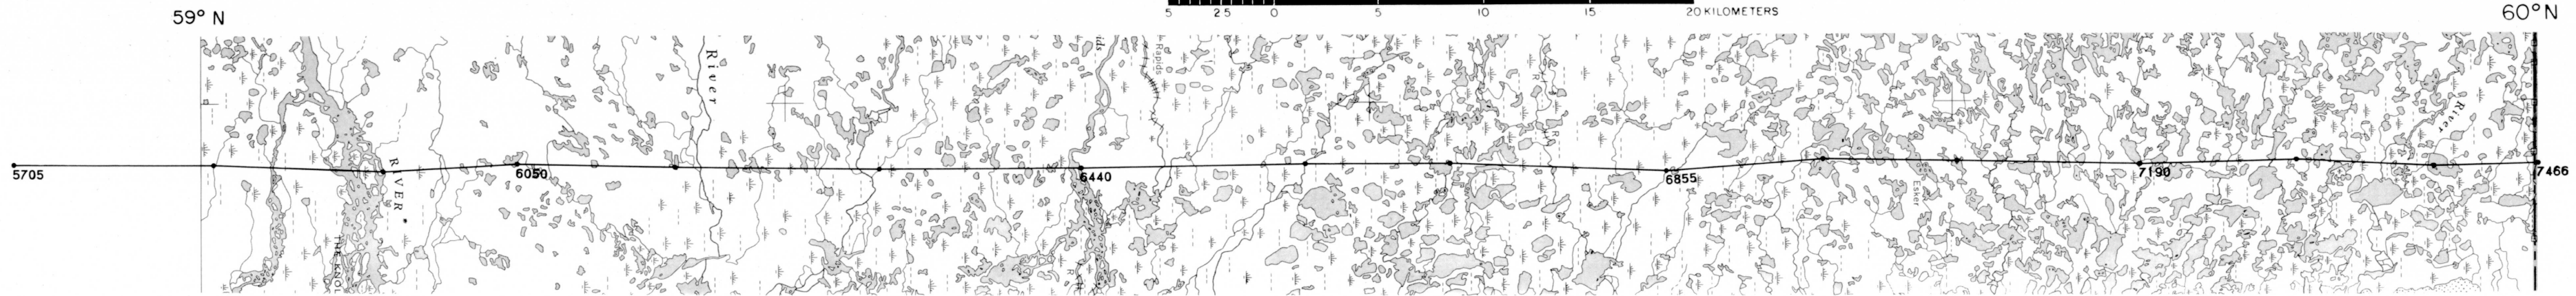

LINE 2360 CARIBOU RIVER 54M MANITOBA 1976

X = PICKED FIDUCIAL

HORIZONTAL SCALE 1:250,000

GEOPHYSICAL MAP NO. 36354

This map has been reprinted from a scanned version of the original map
Reproduction par numérisation d'une carte sur papier