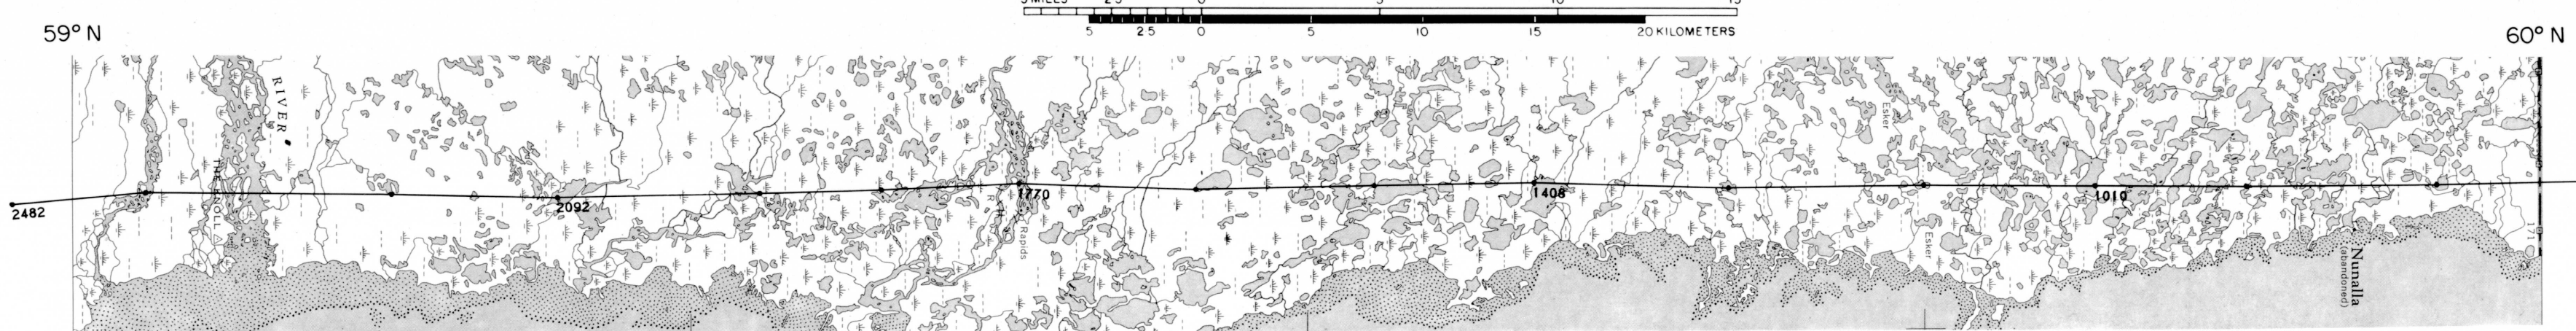

LINE 2370 CARIBOU RIVER 54M MANITOBA 1976

X - PICKED FIDUCIAL

HORIZONTAL SCALE 1:250,000

GEOPHYSICAL MAP NO. 36354

This map has been reprinted from a scanned version of the original map. Reproduction par numérisation d'une carte sur papier.