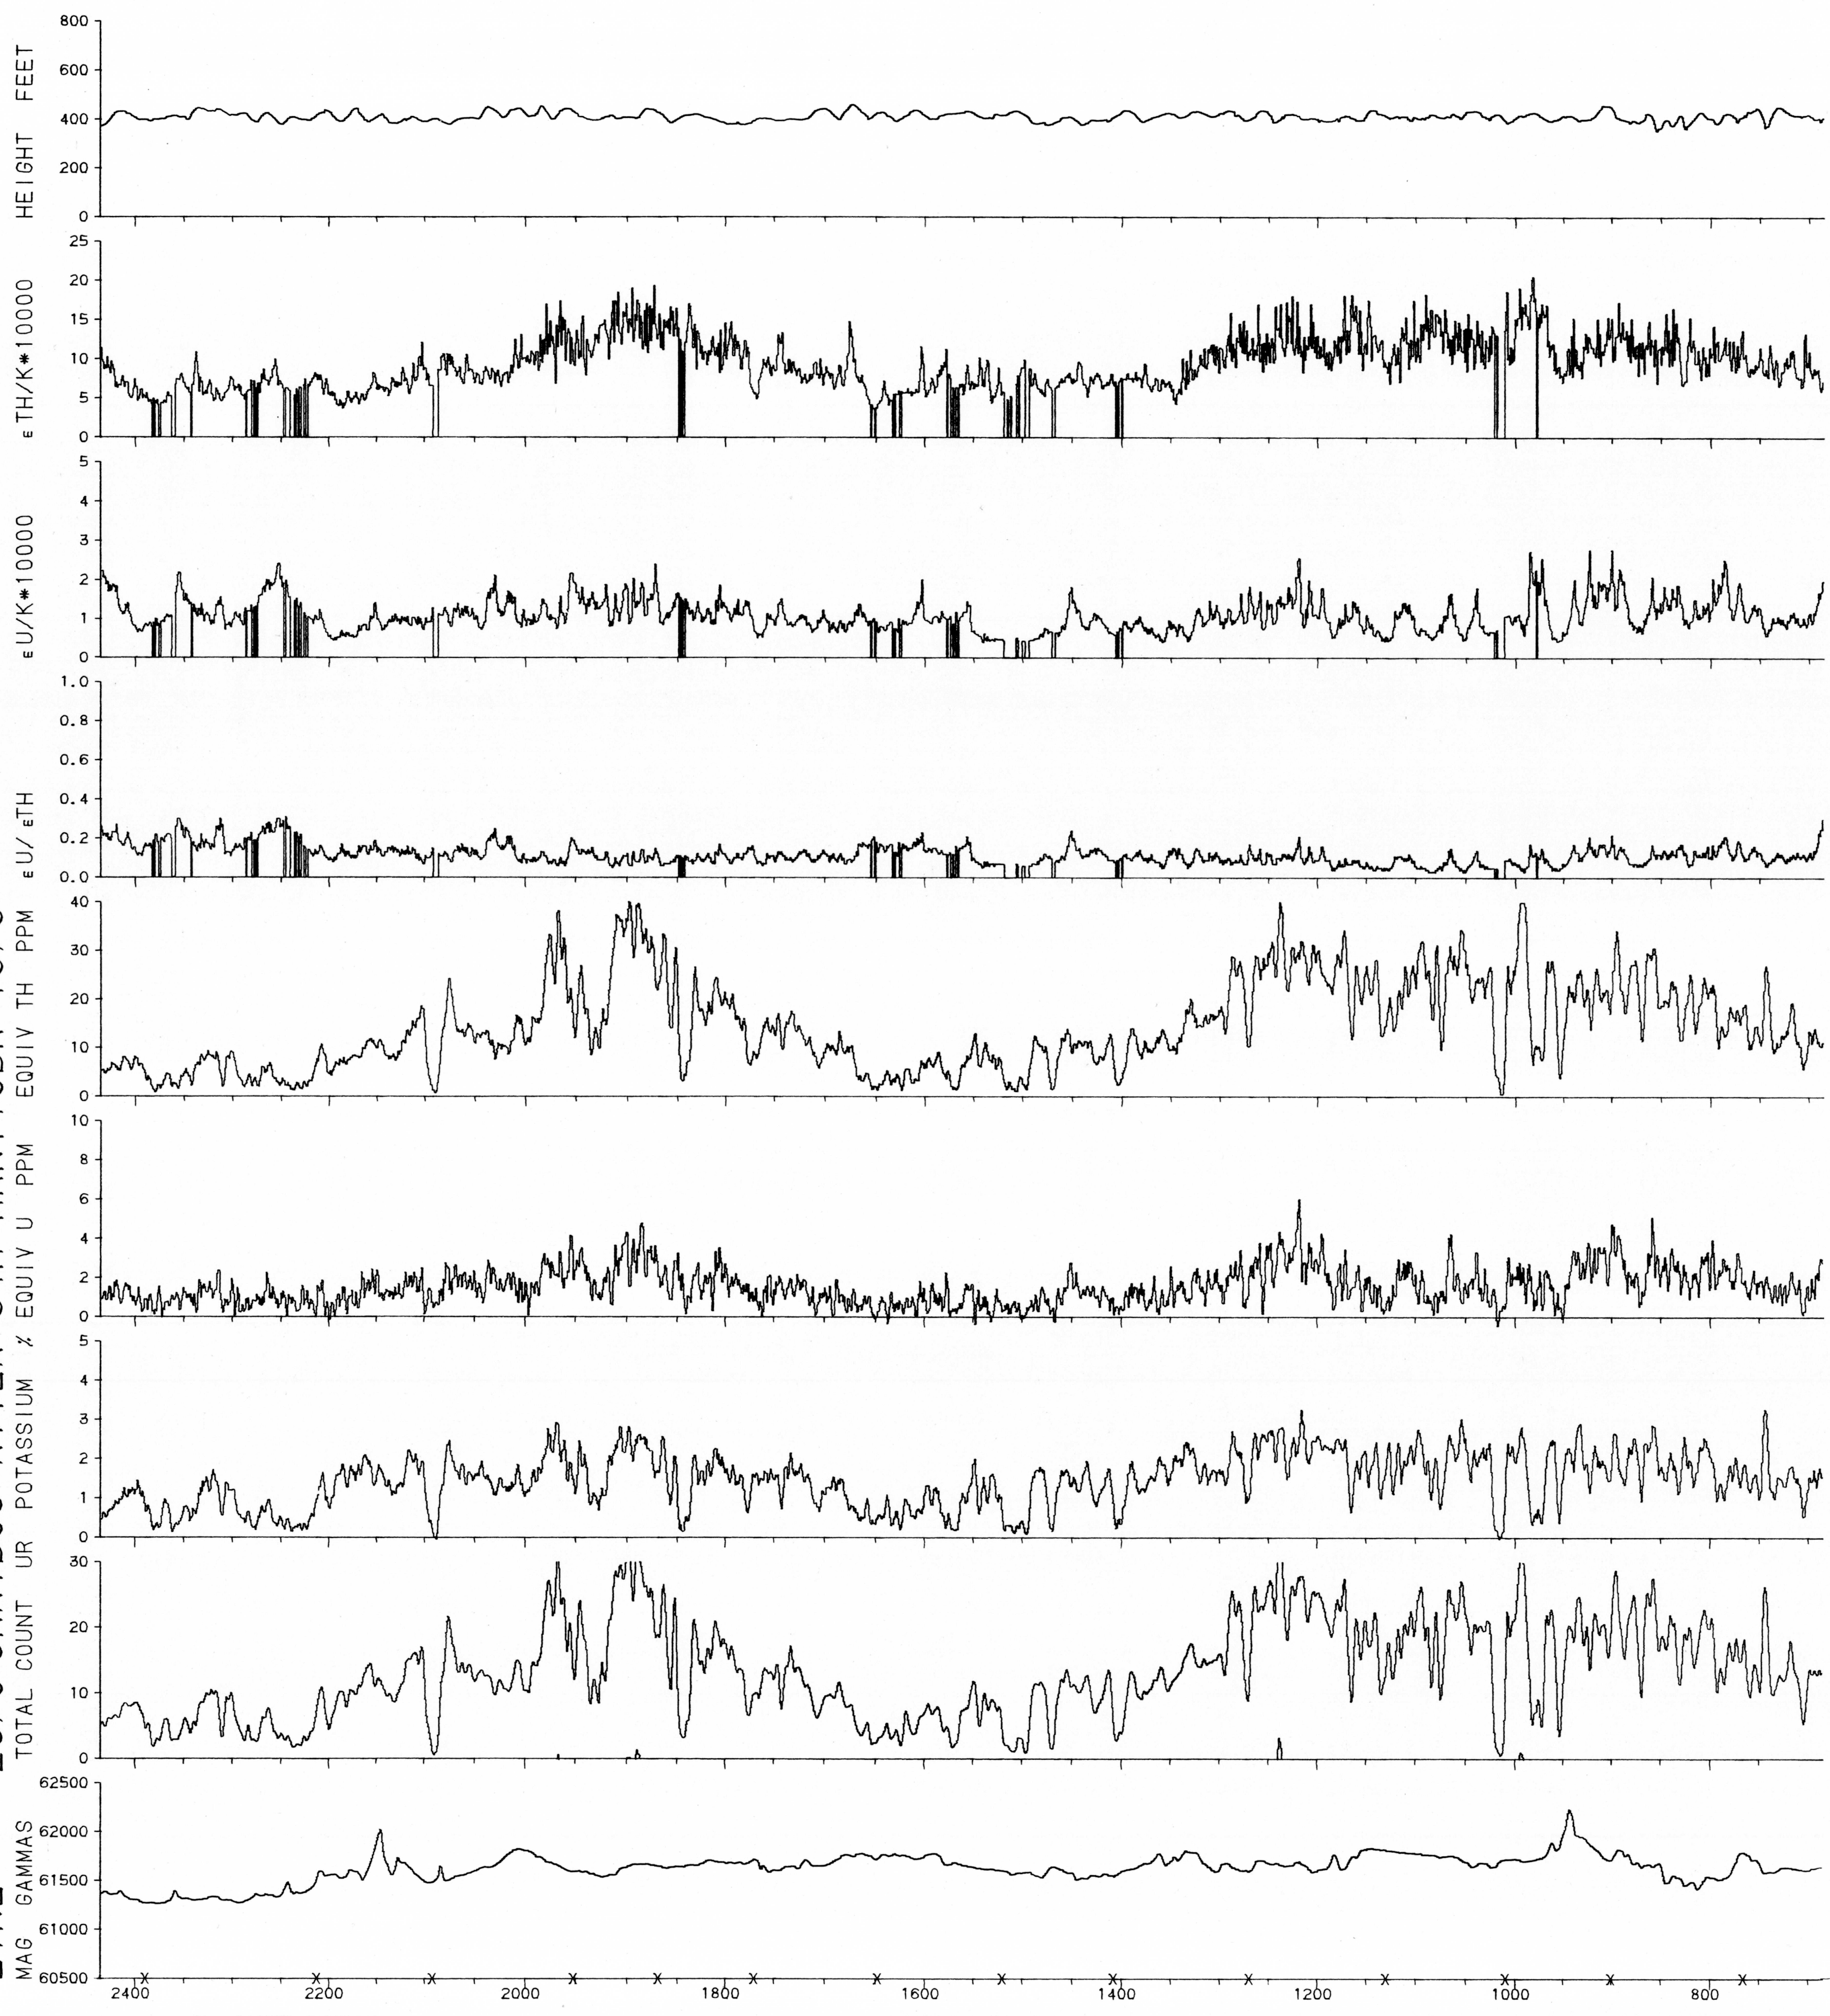

LINE 2370 CARIBOU RIVER 54M MANITOBA 1976

X - PICKED FIDUCIAL

HORIZONTAL SCALE 1:250,000

GEOPHYSICAL MAP NO. 36354

This map has been reprinted from a scanned version of the original map. Reproduction par numérisation d'une carte sur papier.