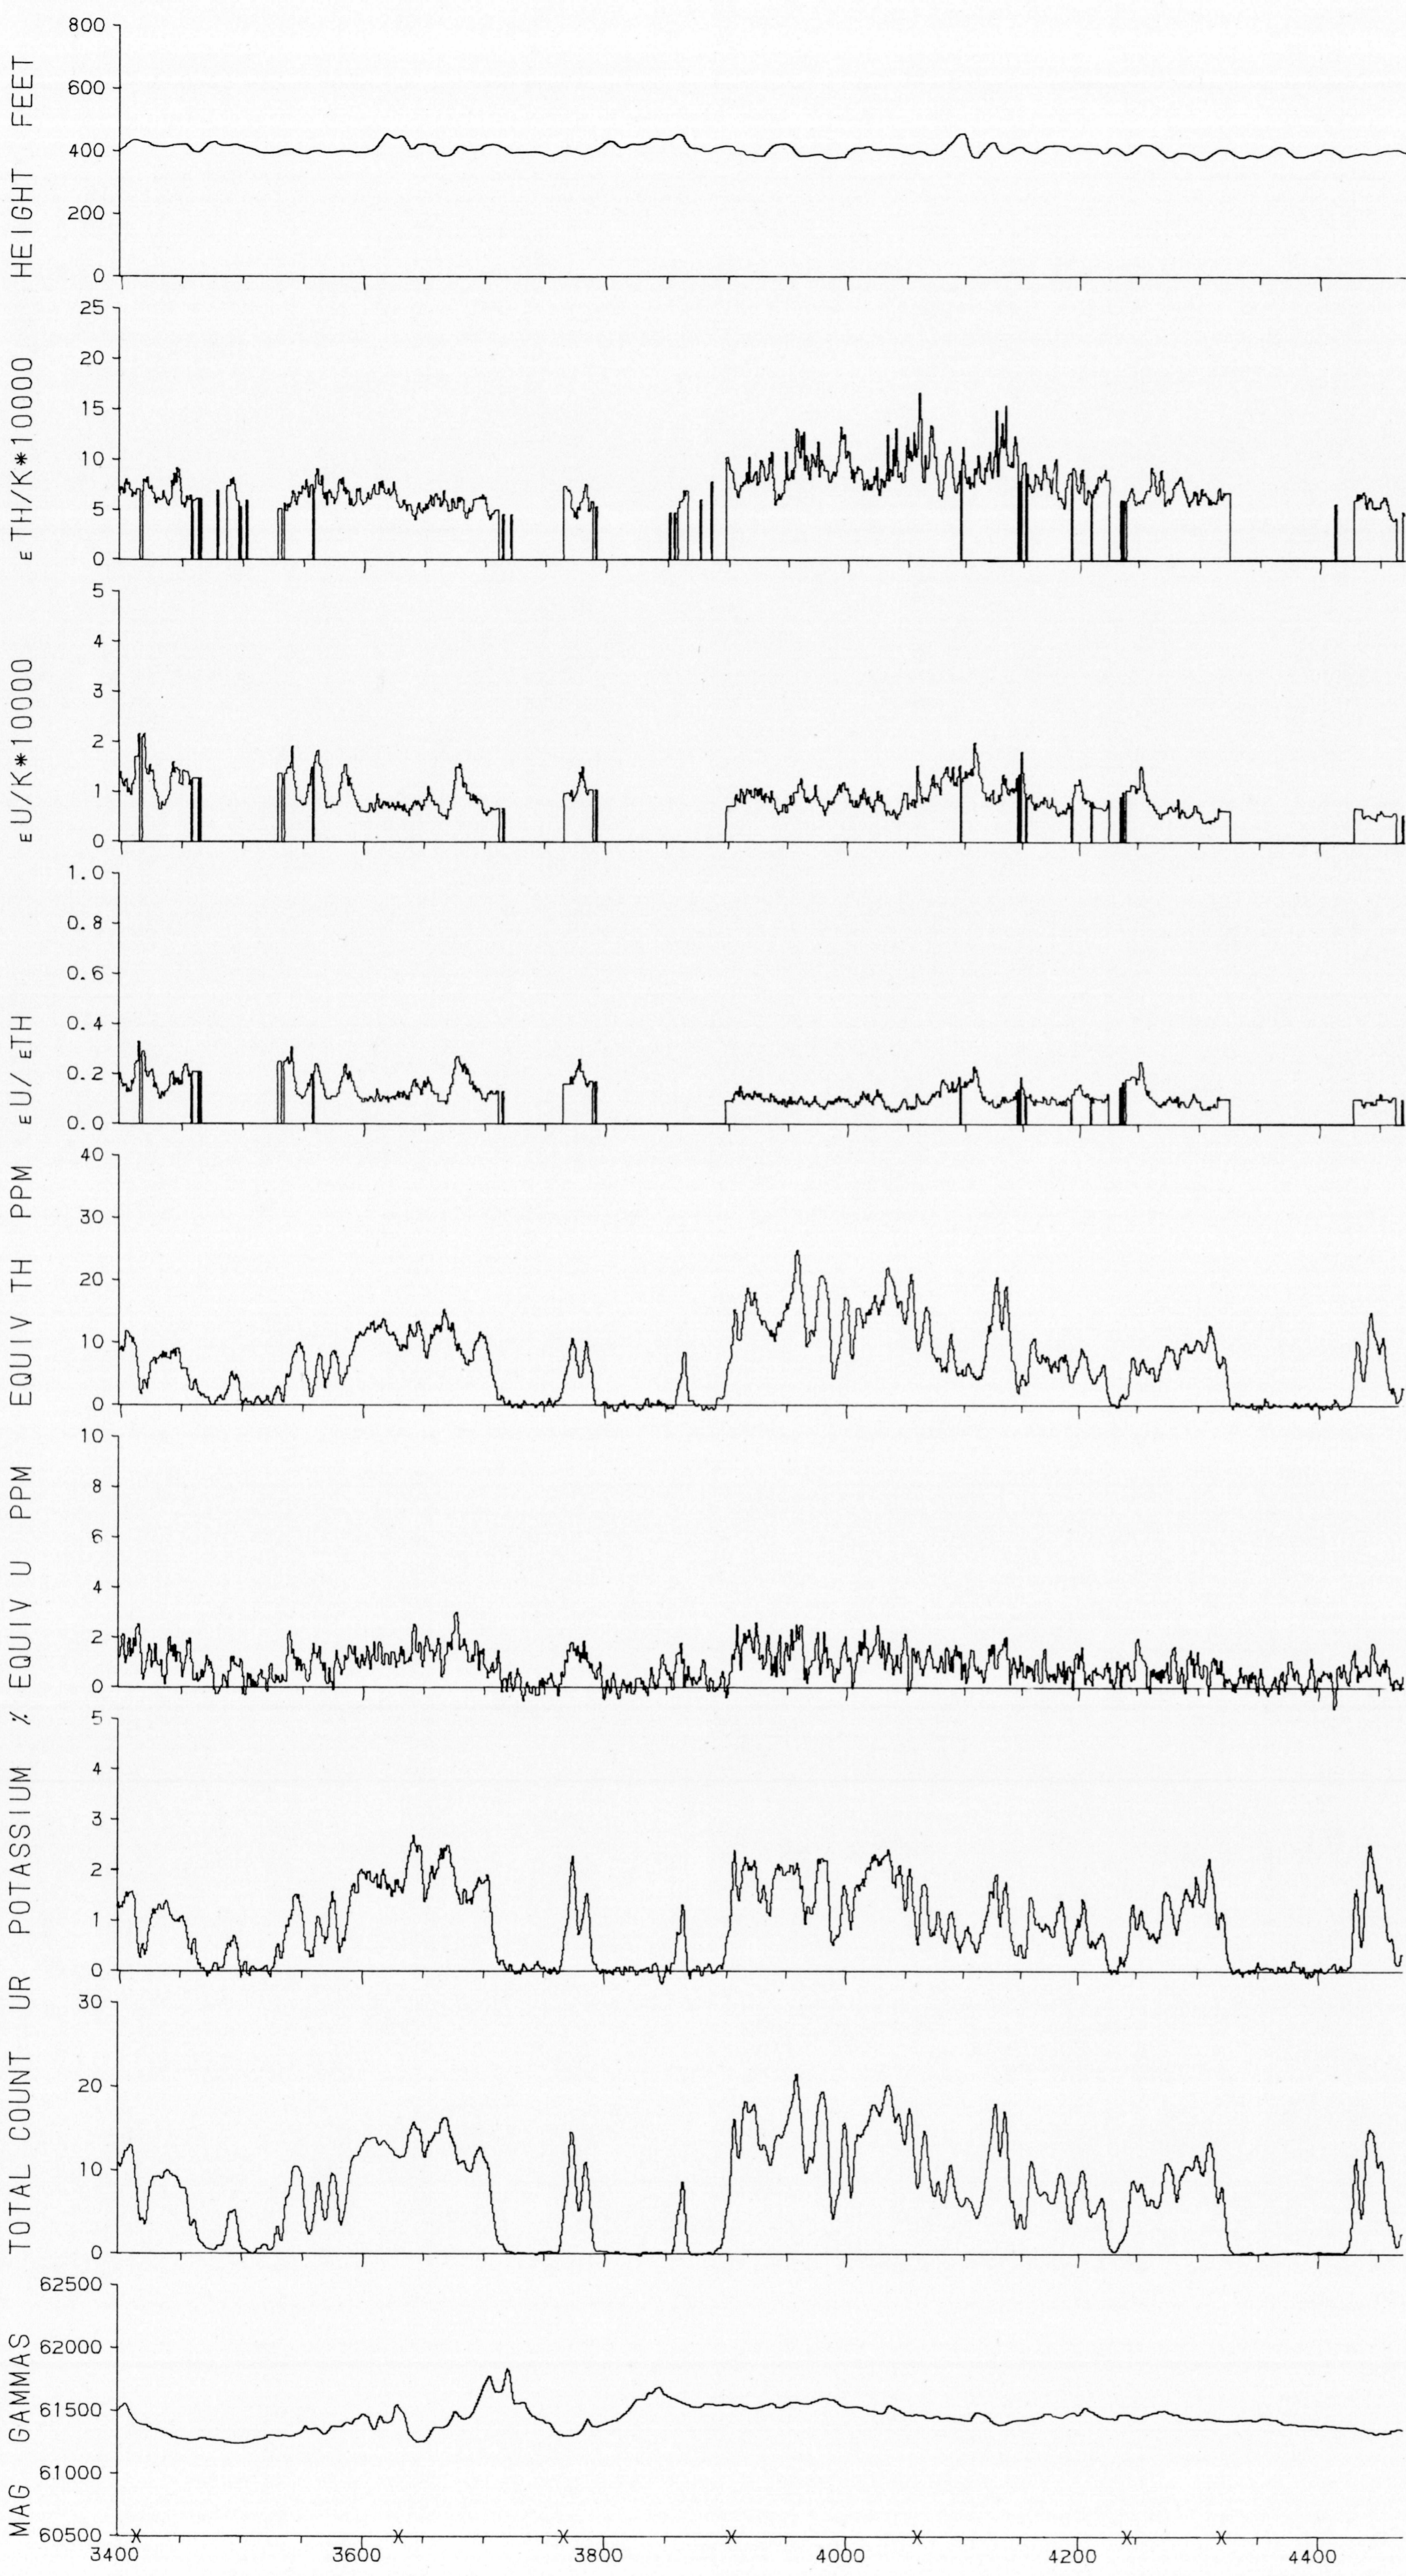

LINE 2380 CARIBOU RIVER 54M MANITOBA 1976

X = PICKED FIDUCIAL

HORIZONTAL SCALE 1:250,000

This map has been reprinted from a scanned version of the original map
Reproduction par numérisation d'une carte sur papier

GEOPHYSICAL MAP NO. 36354