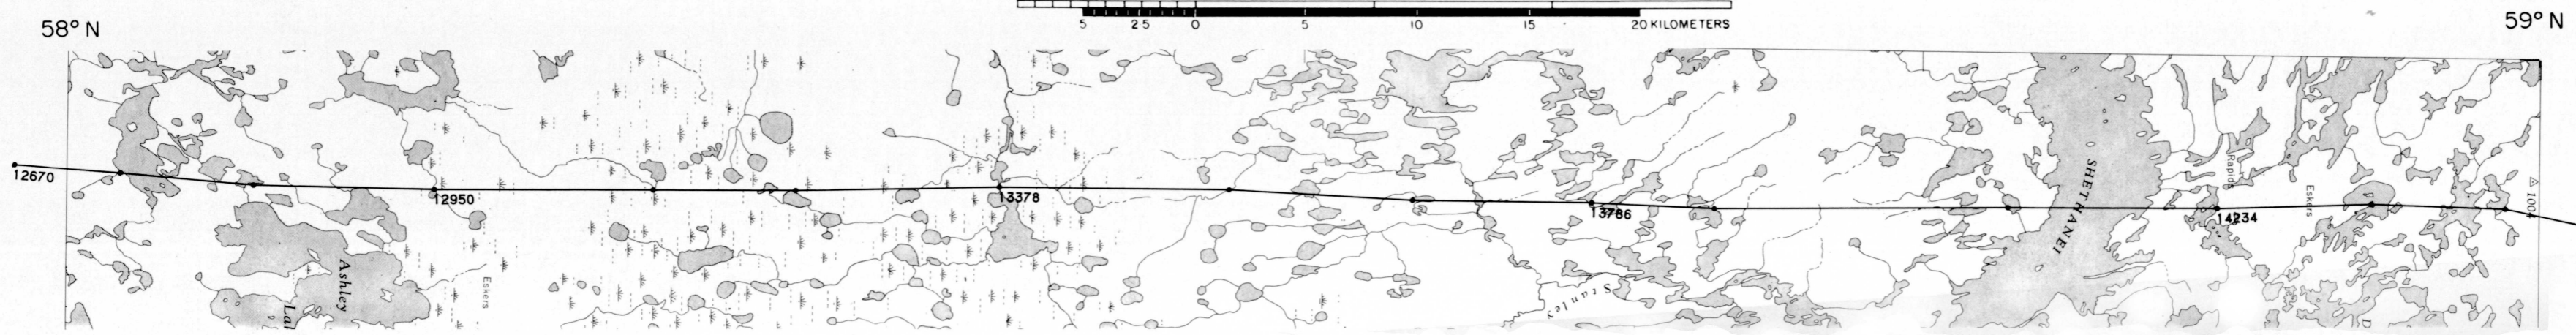

LINE 2020 SHETHANEI LAKE 641 MANITOBA 1976

X = PICKED FIDUCIAL

HORIZONTAL SCALE 1:250,000

GEOPHYSICAL MAP NO. 35964

This map has been reprinted from a scanned version of the original map
Reproduction par numérisation d'une carte sur papier