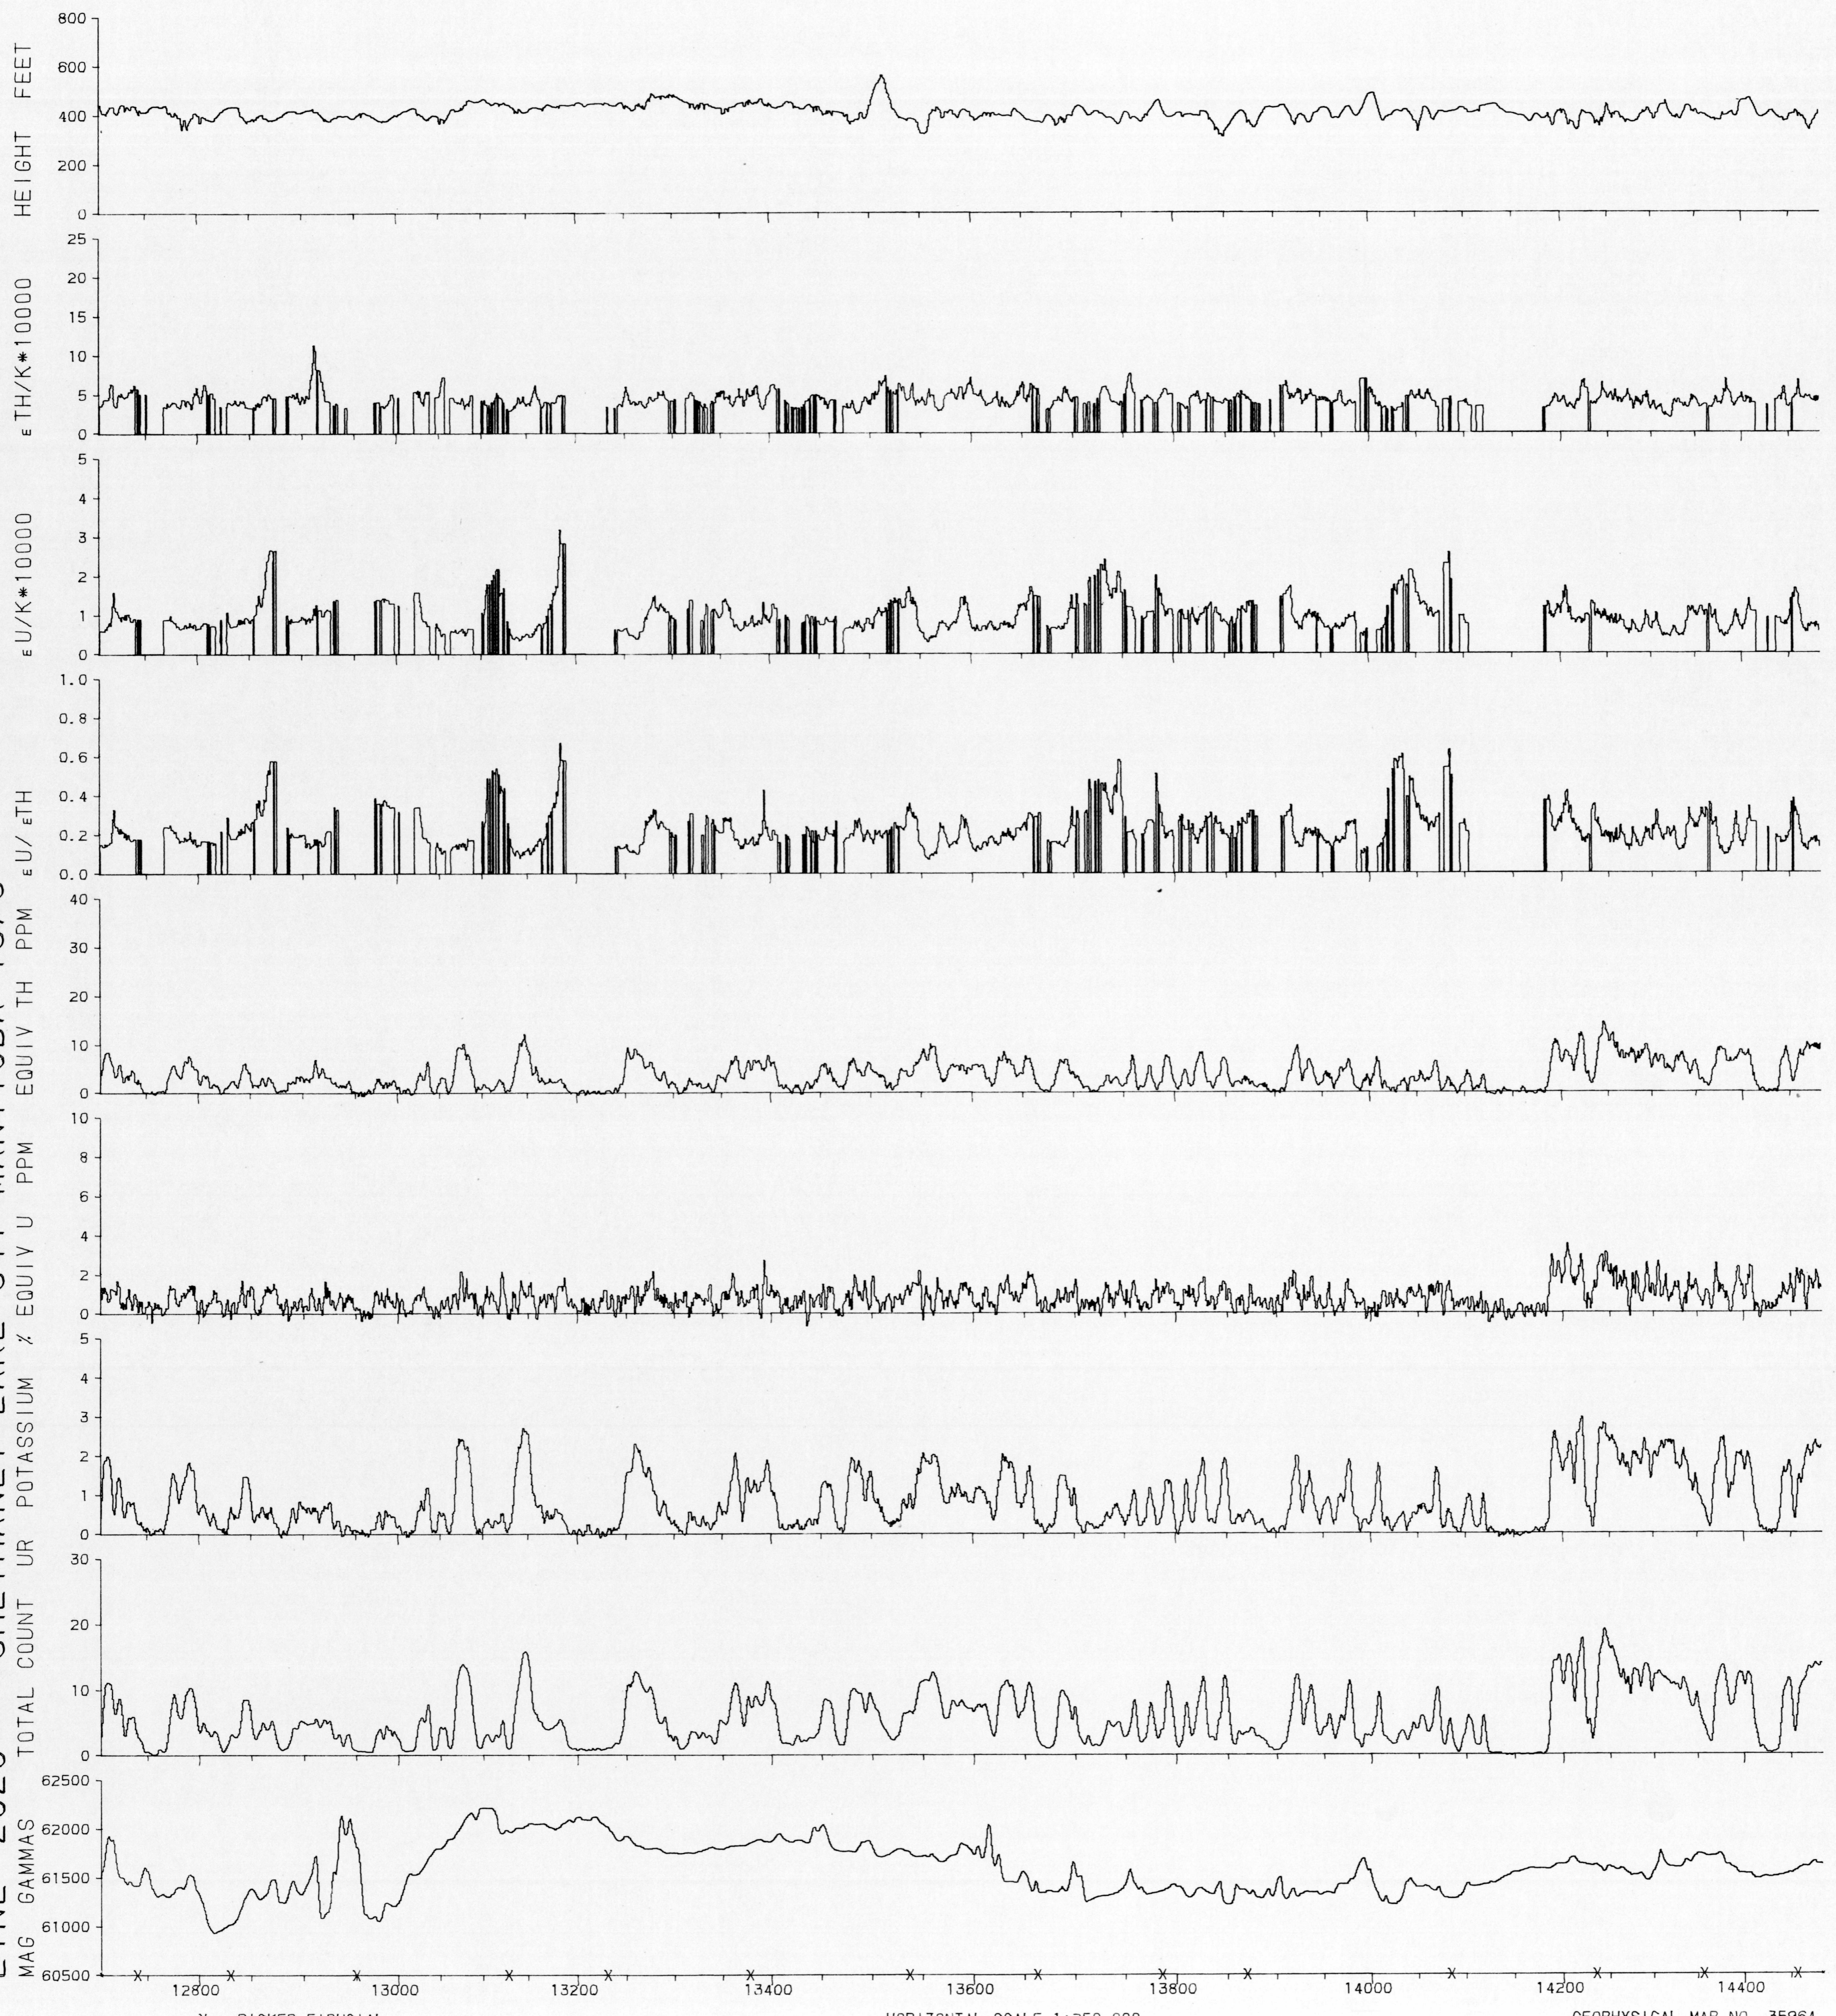

LINE 2020 SHETHANEI LAKE 641 MANITOBA 1976

X = PICKED FIDUCIAL

HORIZONTAL SCALE 1:250,000

GEOPHYSICAL MAP NO. 35964

This map has been reprinted from a scanned version of the original map
Reproduction par numérisation d'une carte sur papier