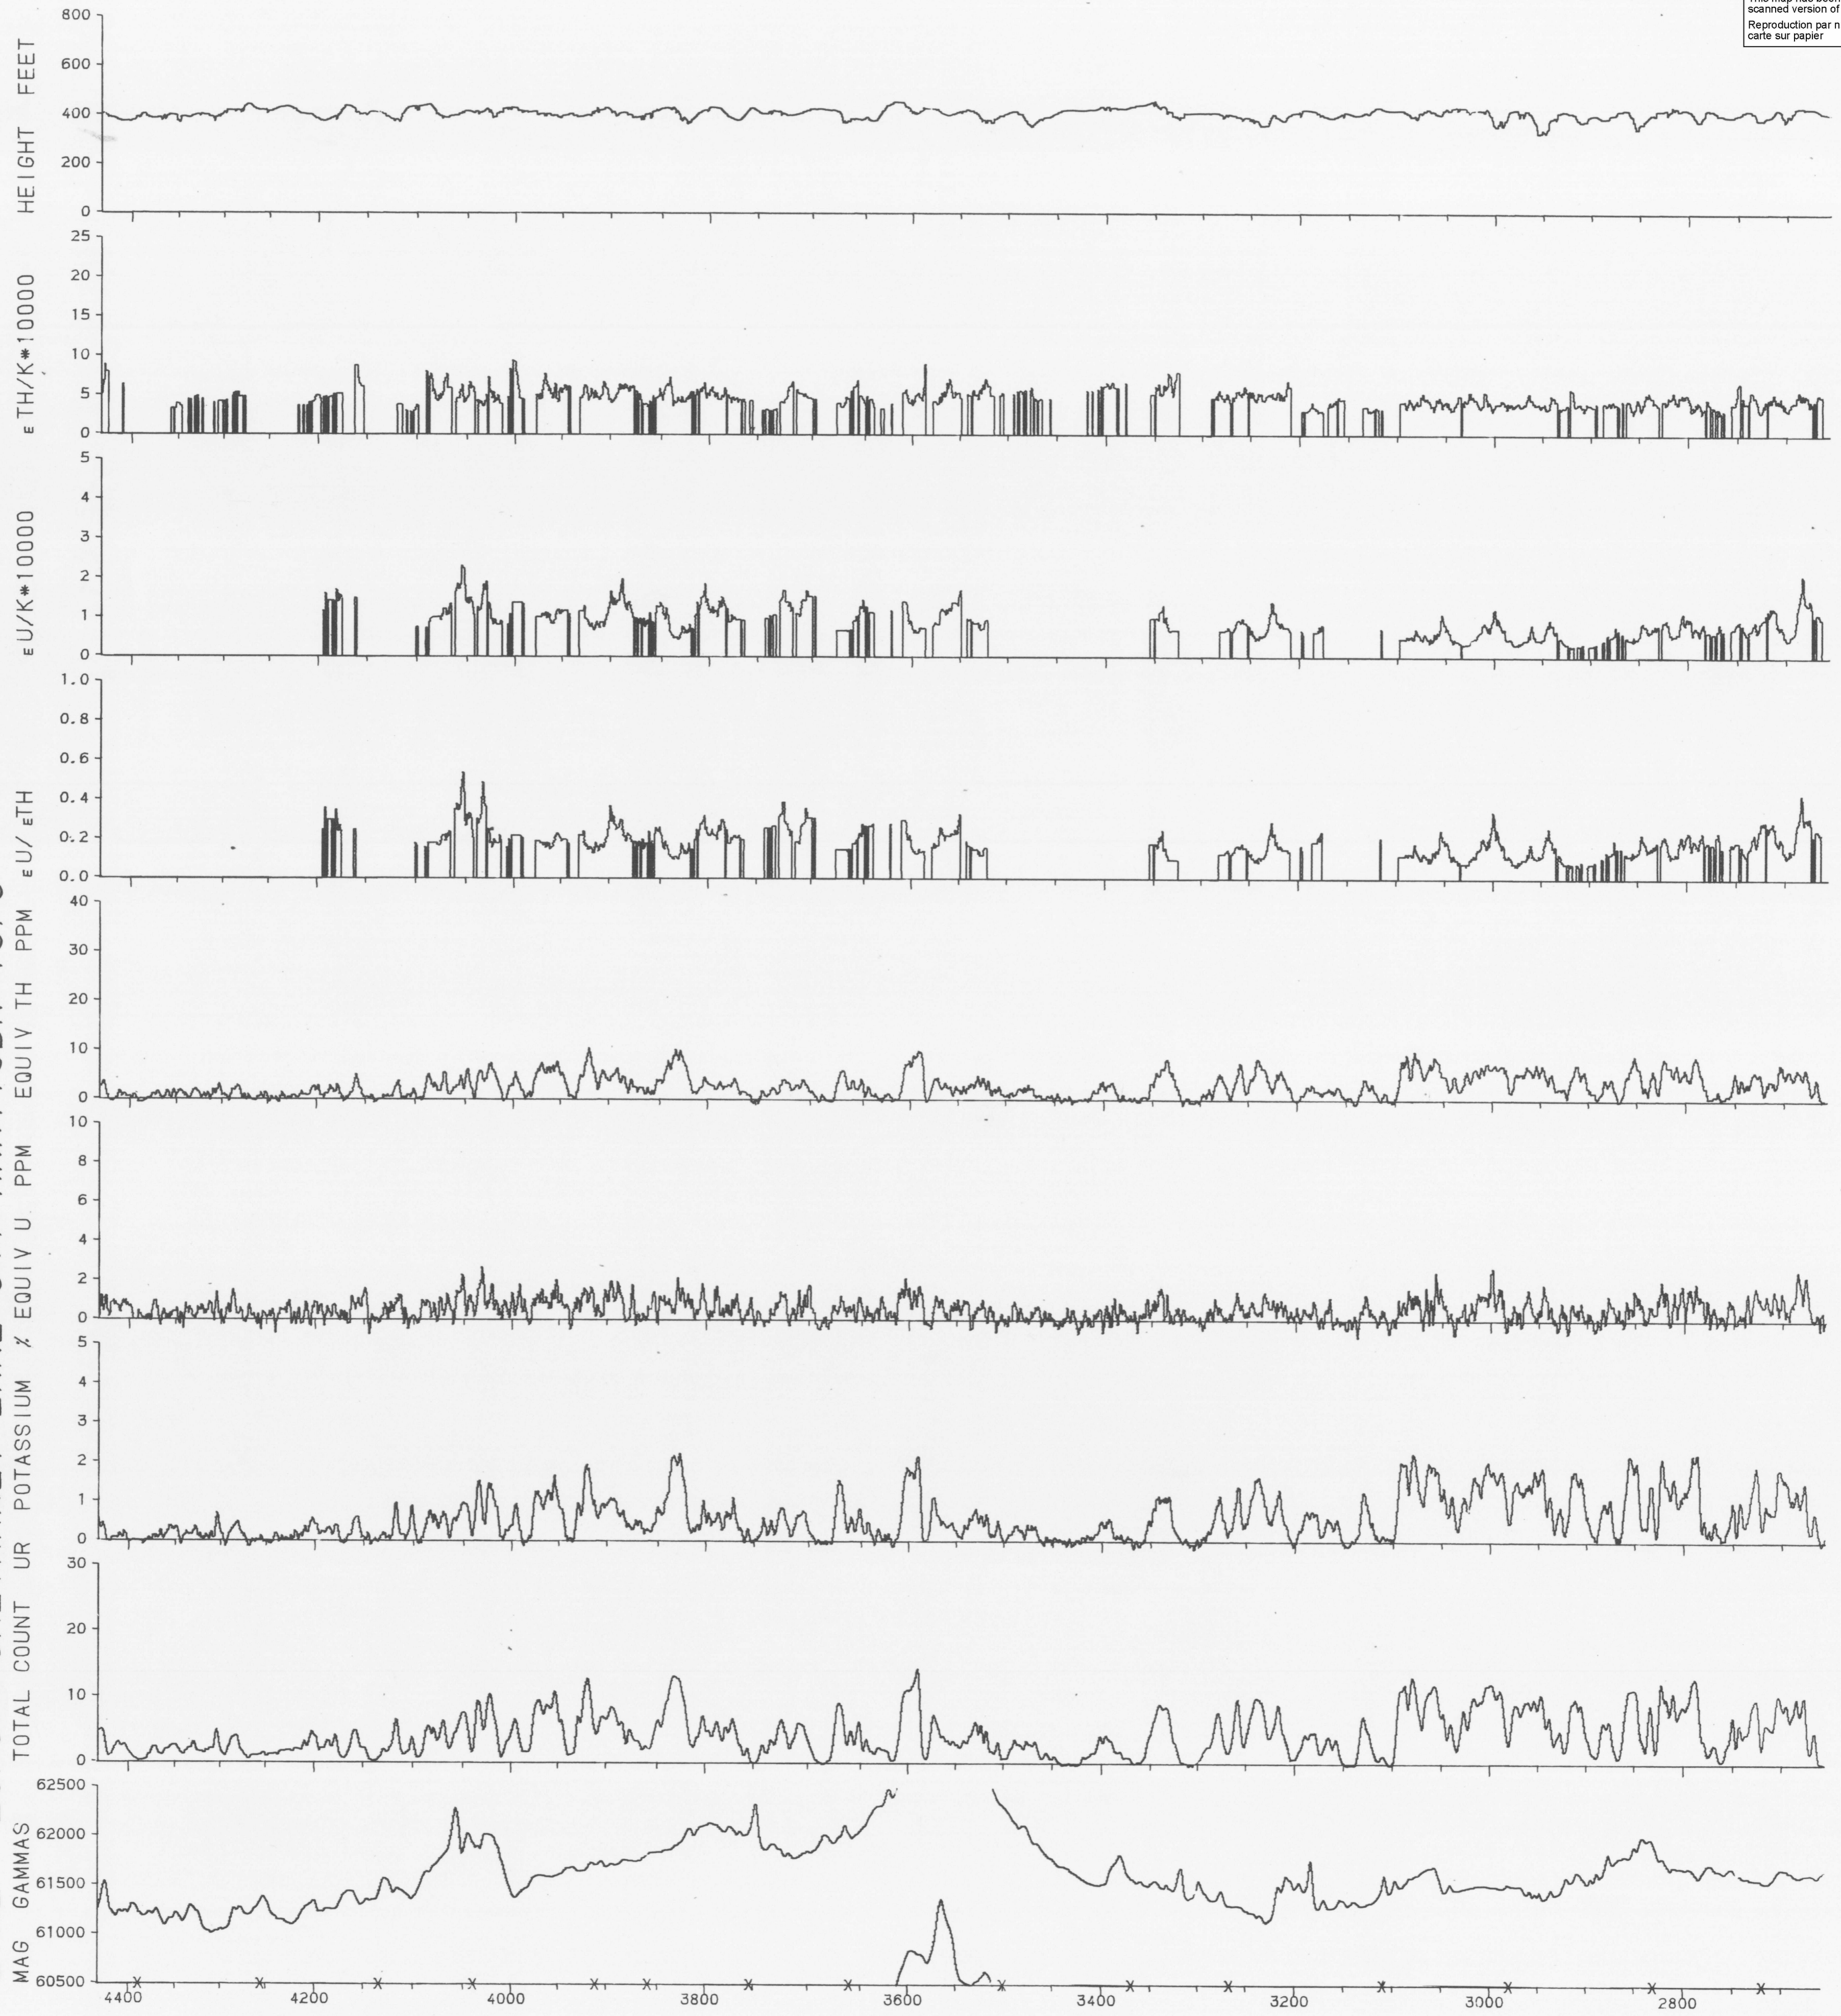

LINE 2070 SHETHANEI LAKE 641 MANITOBA 1976

HORIZONTAL SCALE 1:250,000

GEOPHYSICAL MAP NO. 35964