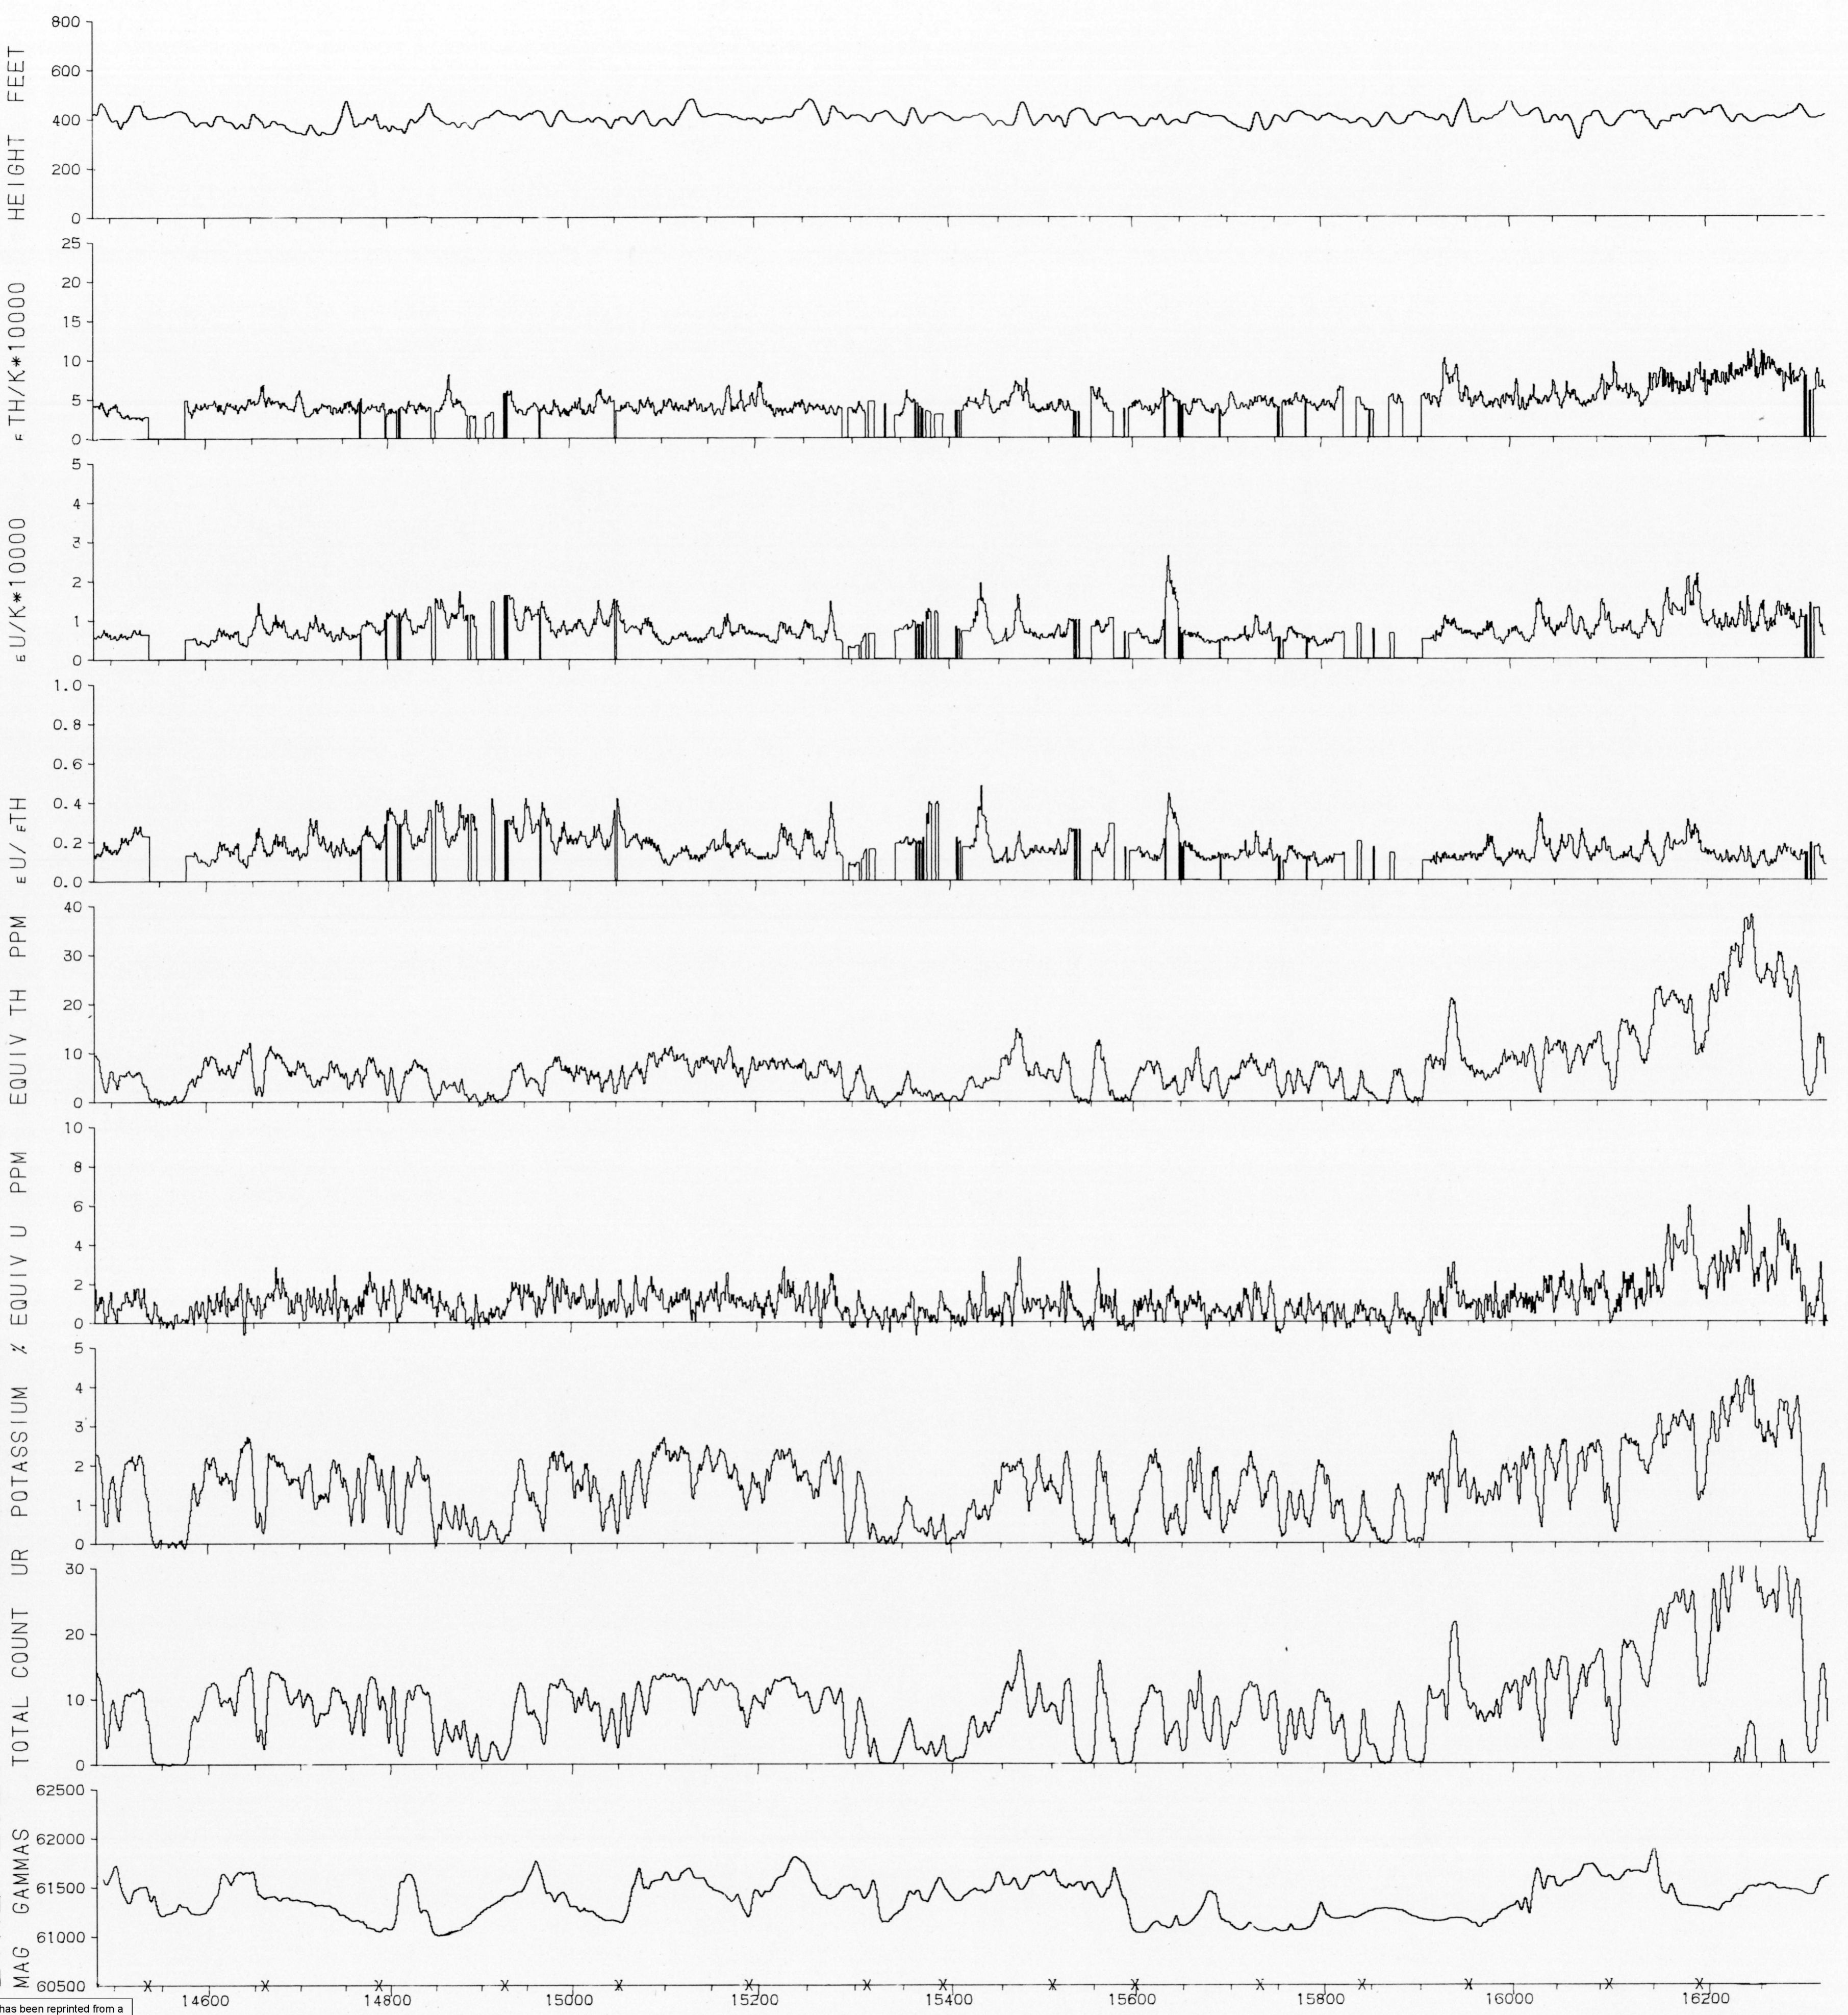

LINE 2020 NEJANILINI LAKE 64P MANITOBA 1976

This map has been reprinted from a scanned version of the original map. Reproduction par numérisation d'une carte sur papier.

X = PICKED FIDUCIAL

HORIZONTAL SCALE 1:250,000

GEOPHYSICAL MAP NO. 56664