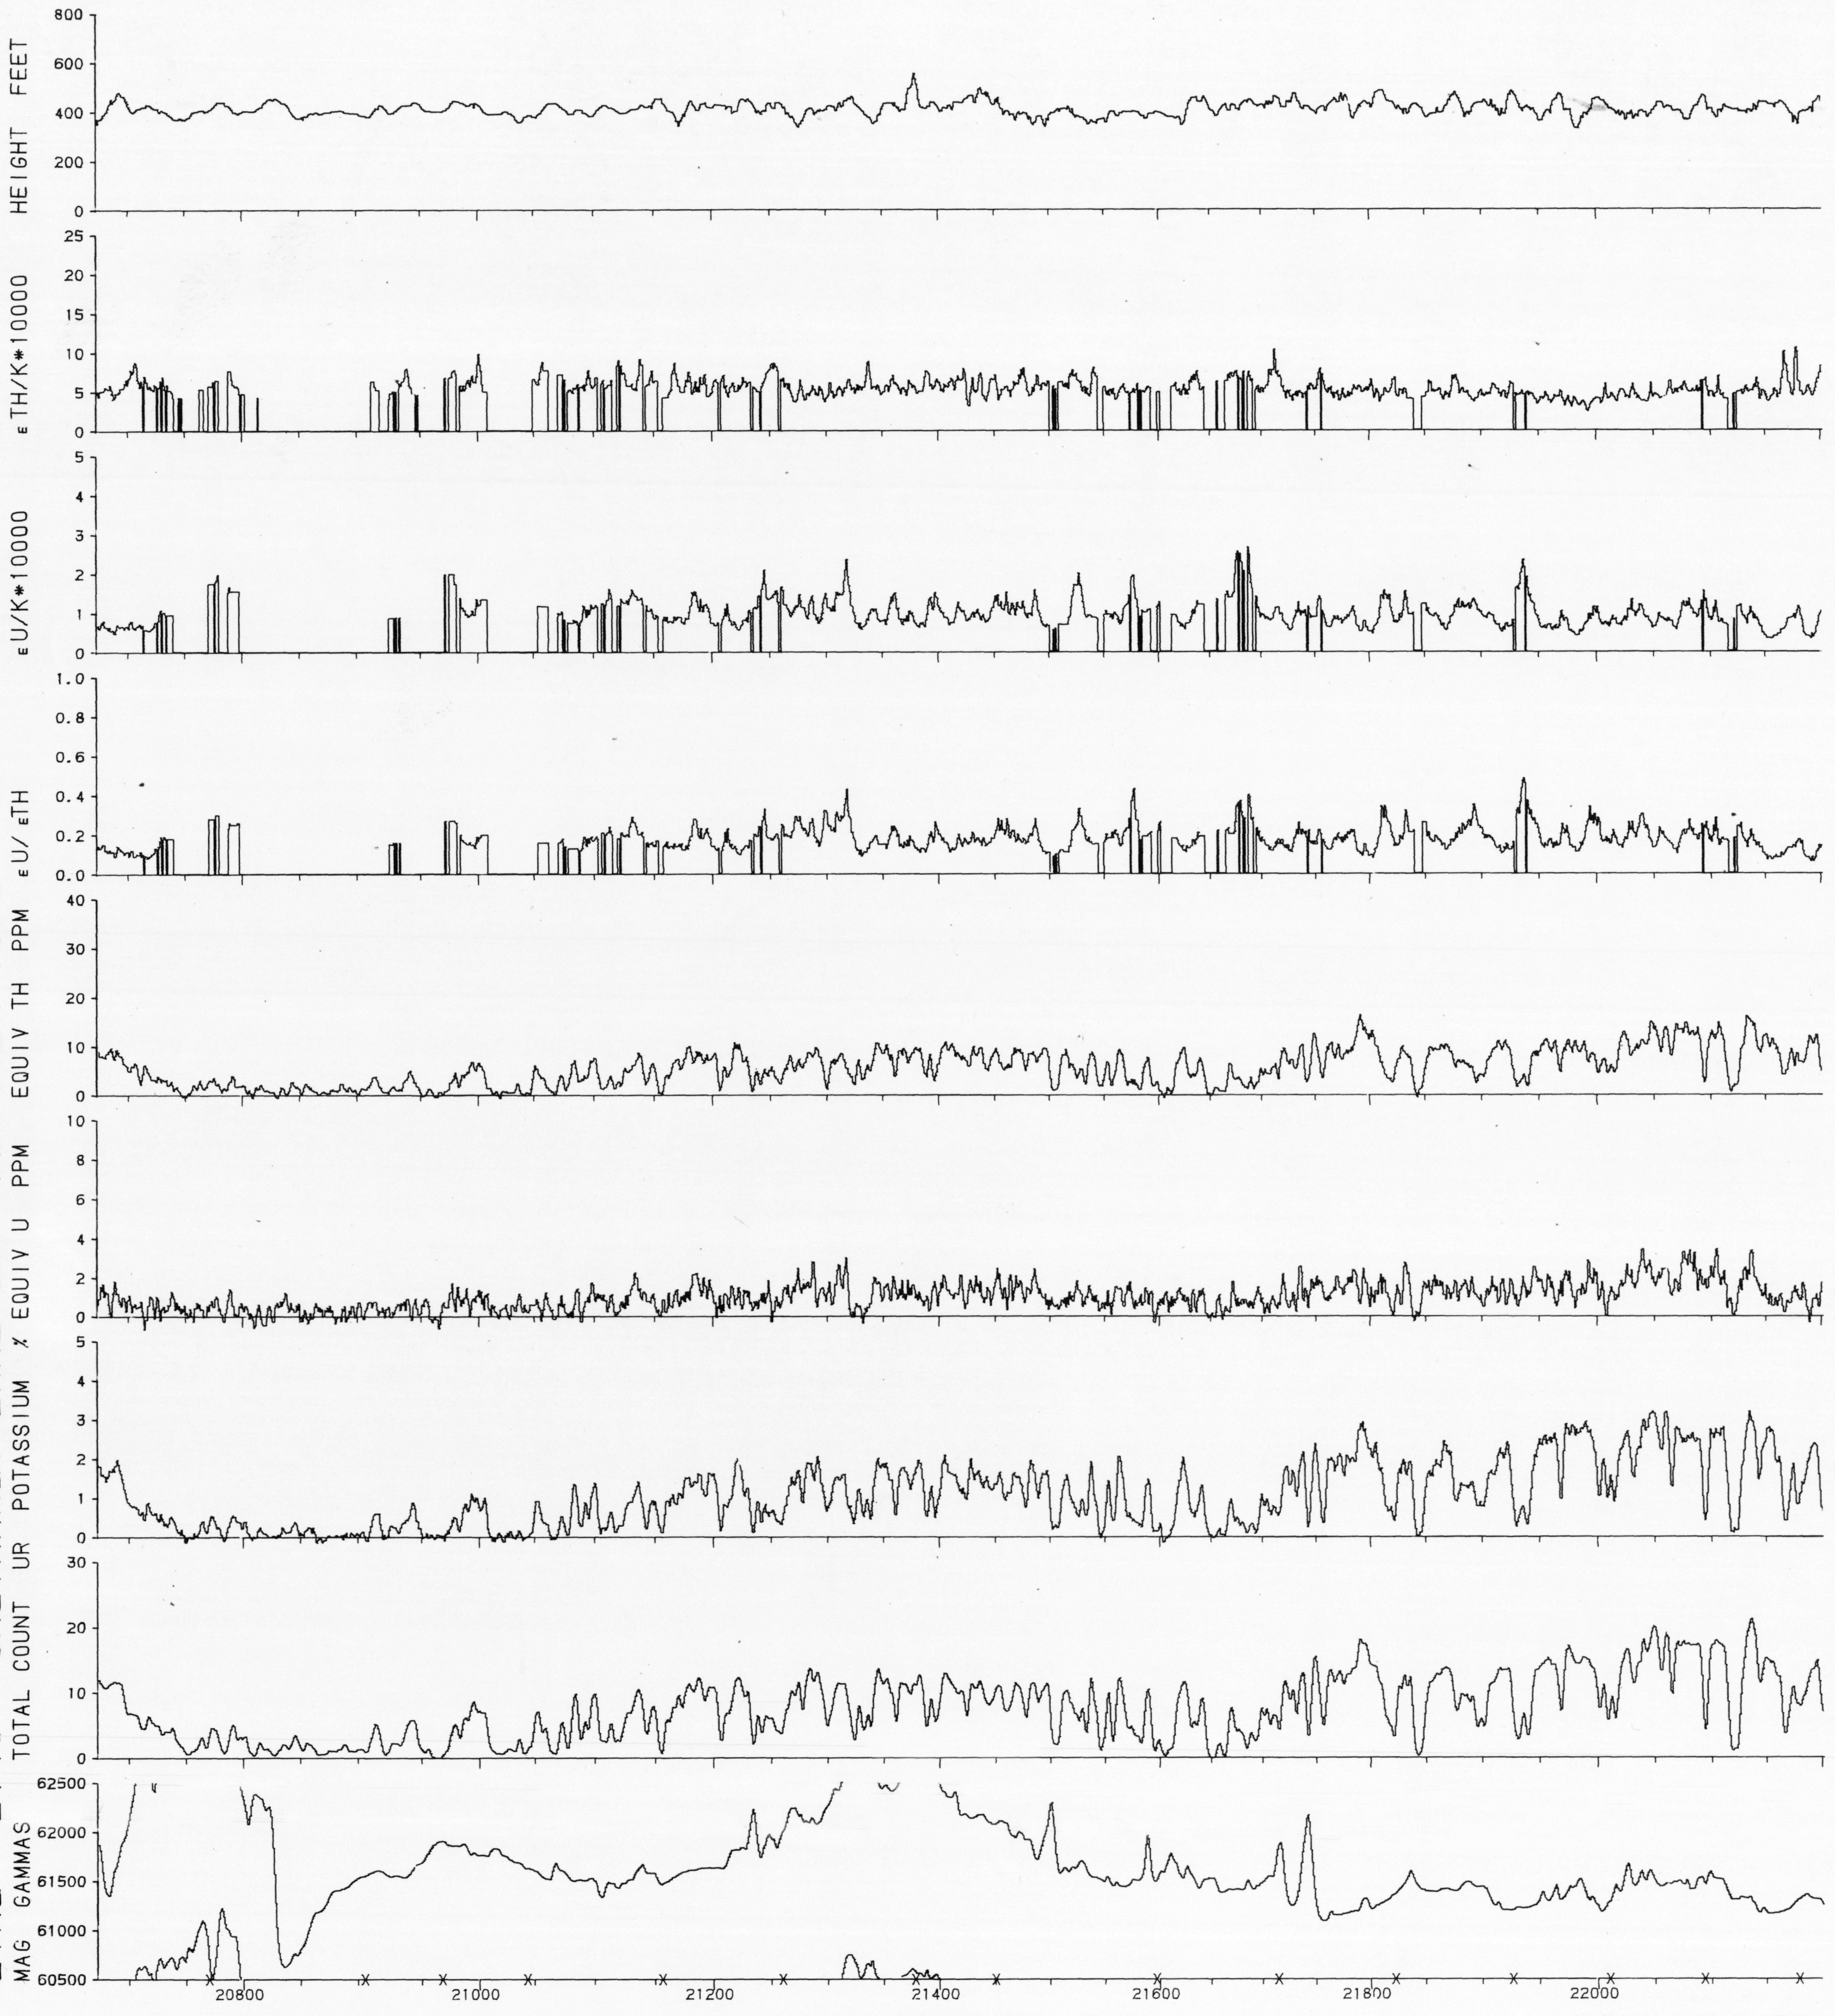

LINE 2140 SHETHANEI LAKE 641 MANITOBA 1976

X = PICKED FIDUCIAL

HORIZONTAL SCALE 1:250,000

GEOPHYSICAL MAP NO. 35964

This map has been reprinted from a scanned version of the original map  
Reproduction par numérisation d'une carte sur papier