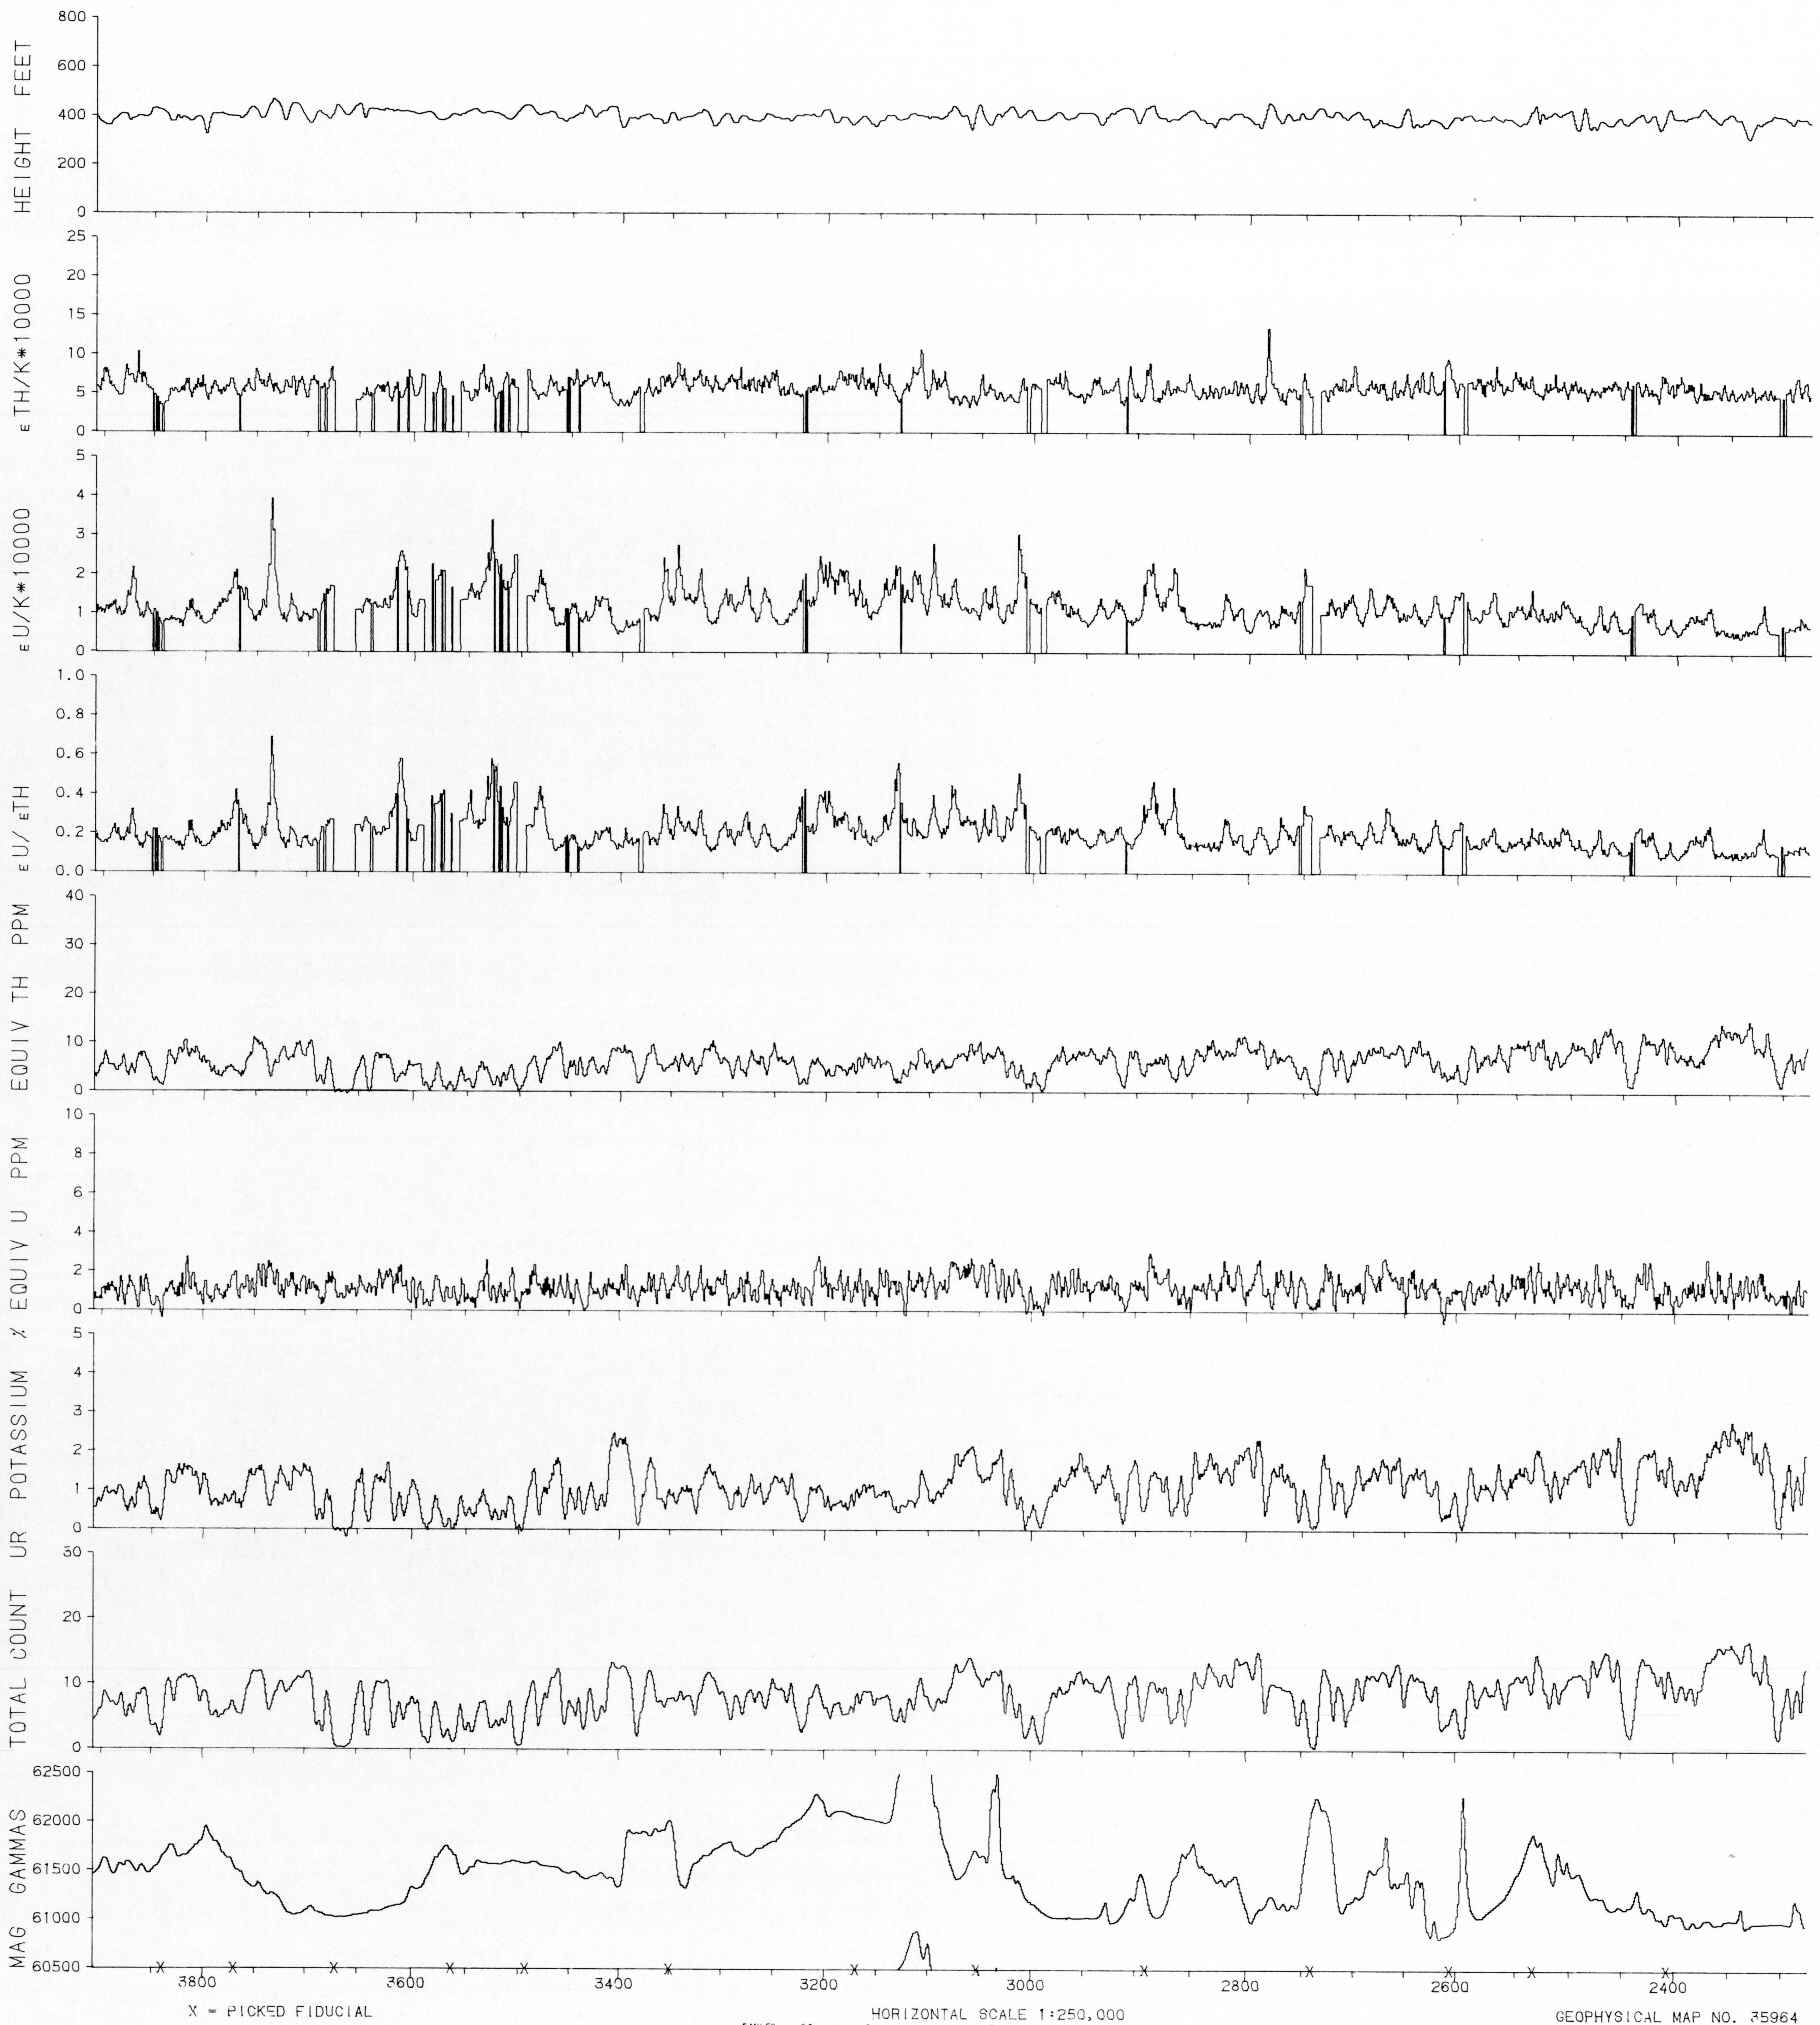

LINE 2170 SHETHANEI LAKE 641 MANITOBA 1976