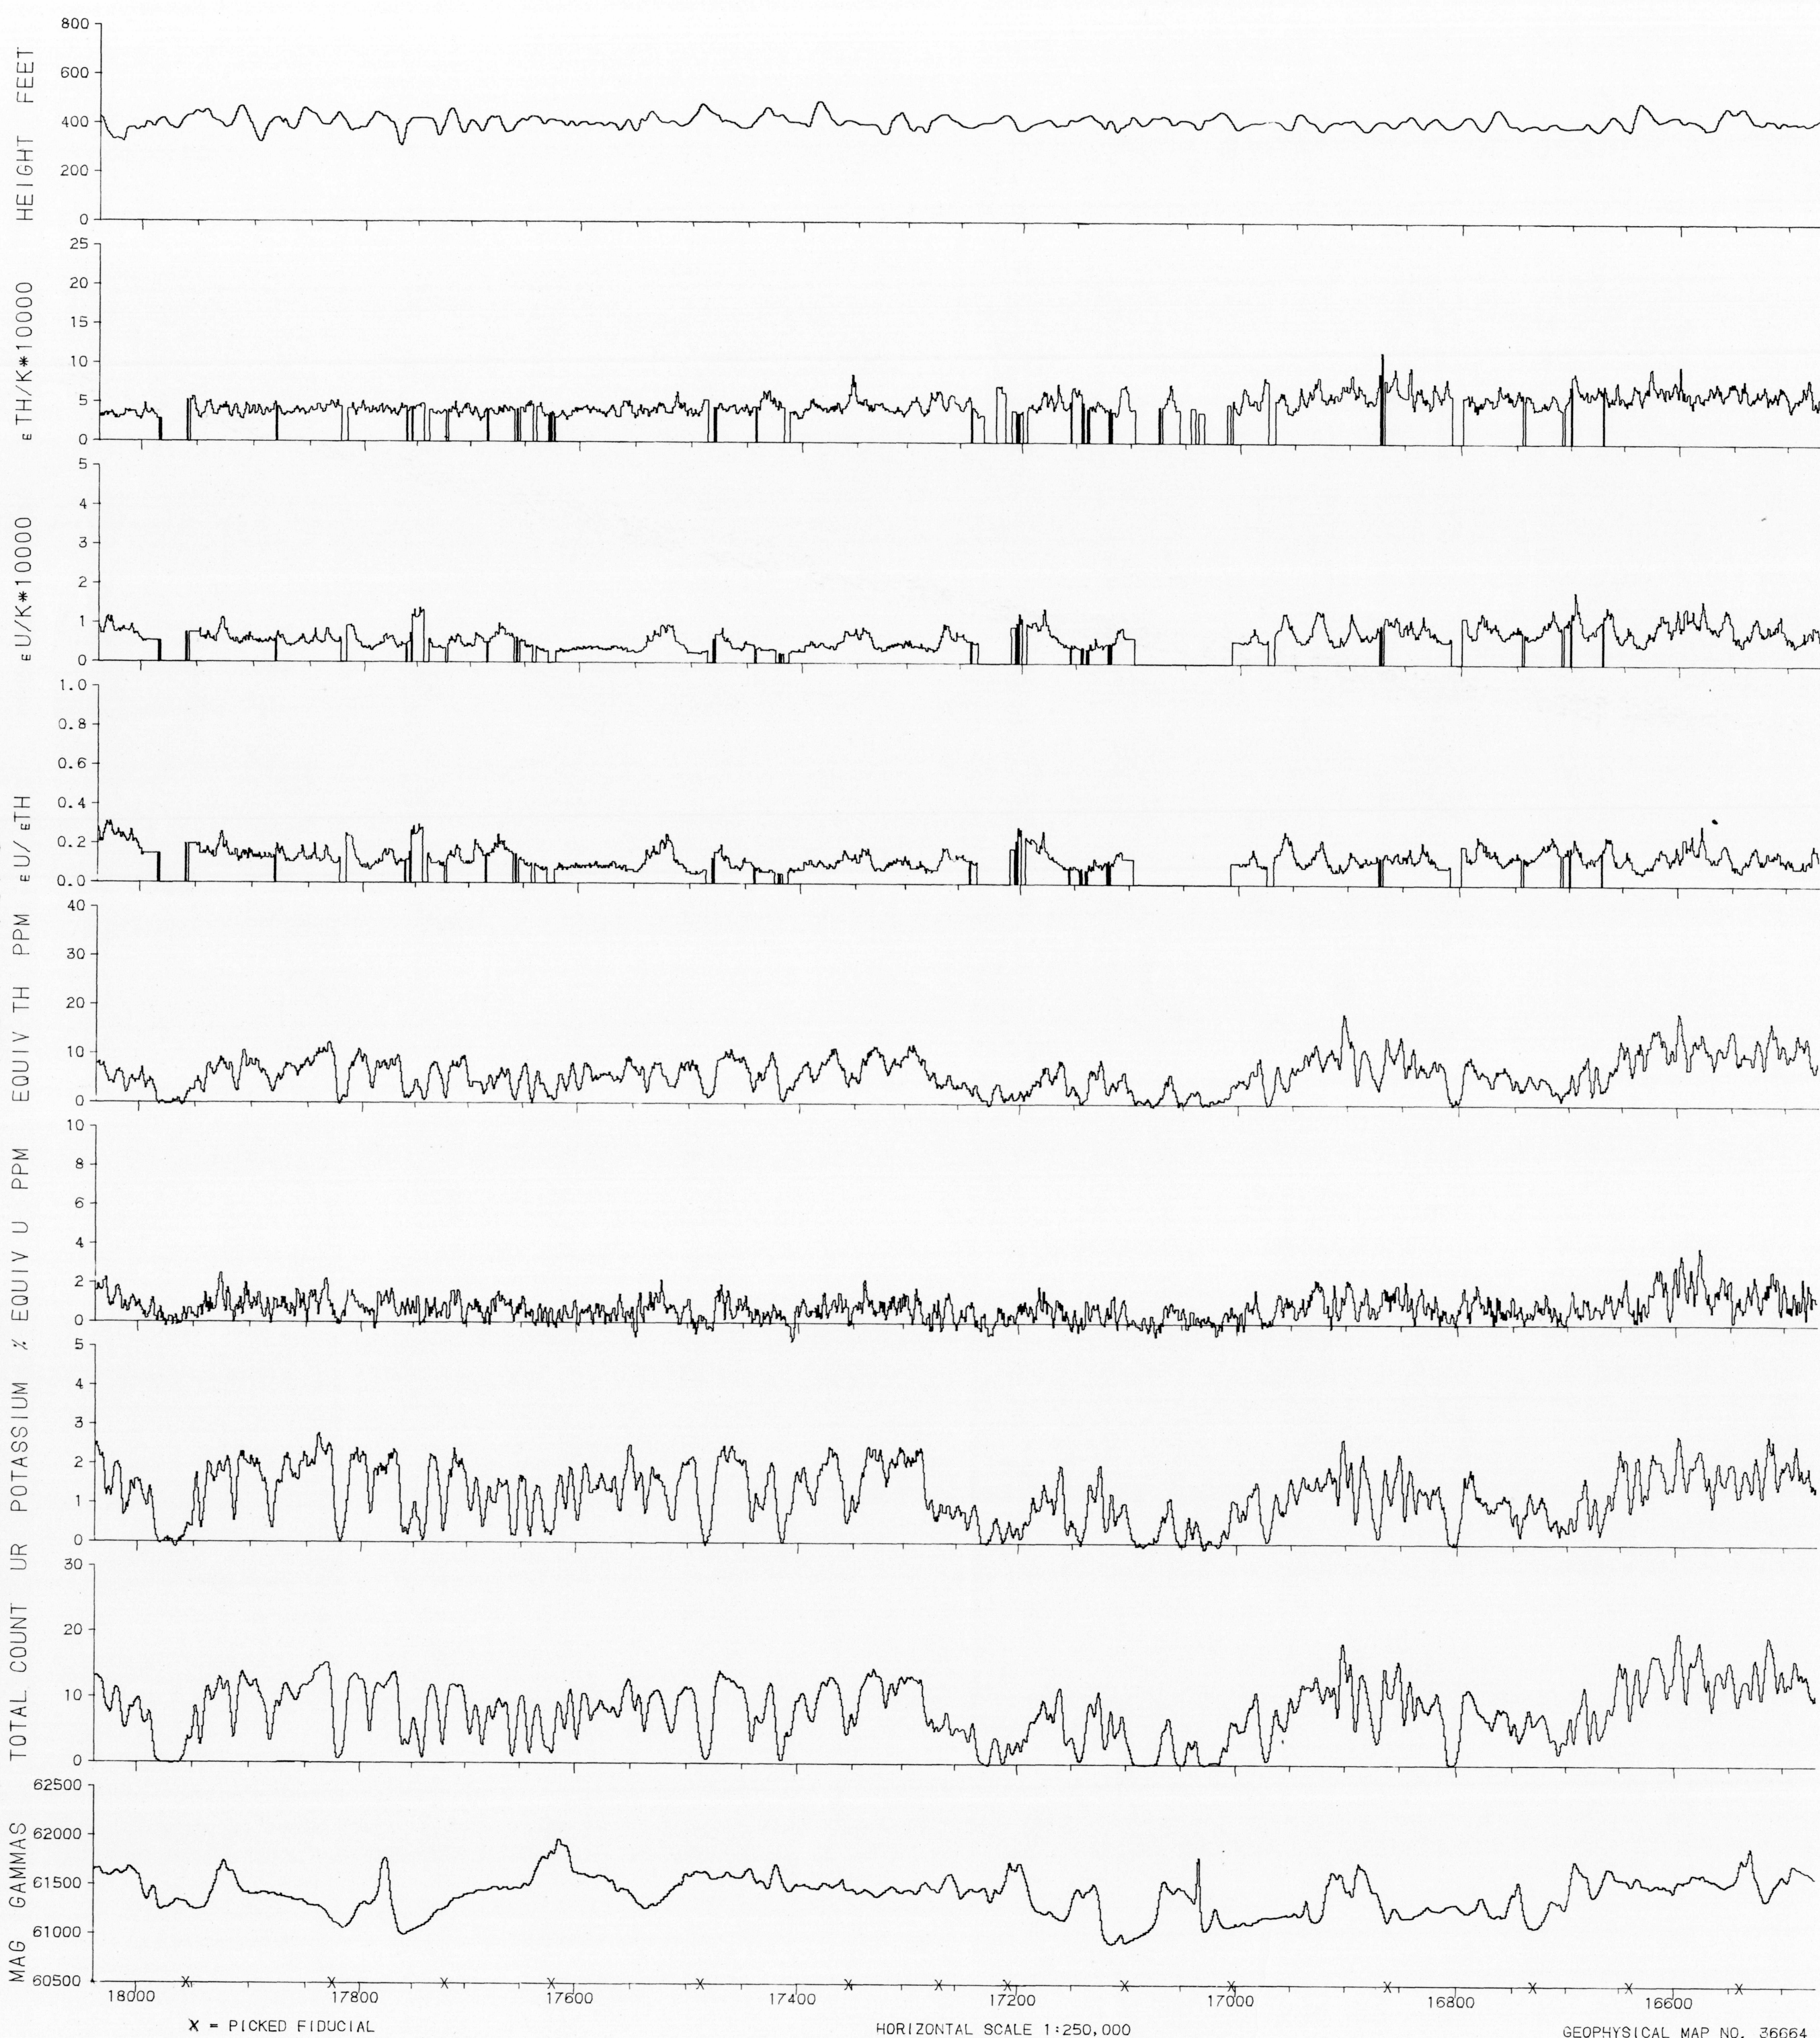

LINE 2030 NEJANILINI LAKE 64P MANITOBA 1976