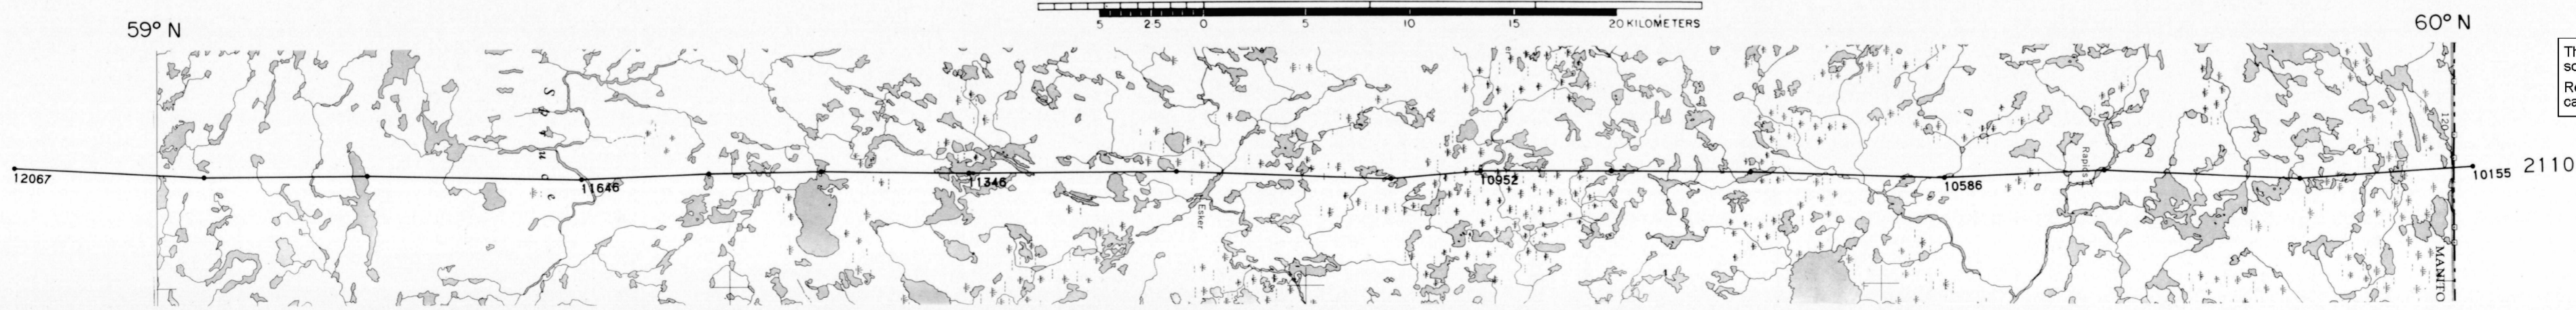

LINE 2110 NEJANILINI LAKE 64P MANITOBA 1976

X = PICKED FIDUCIAL

HORIZONTAL SCALE 1:250,000

GEOPHYSICAL MAP NO. 36664

This map has been reprinted from a scanned version of the original map. Reproduction par numérisation d'une carte sur papier.