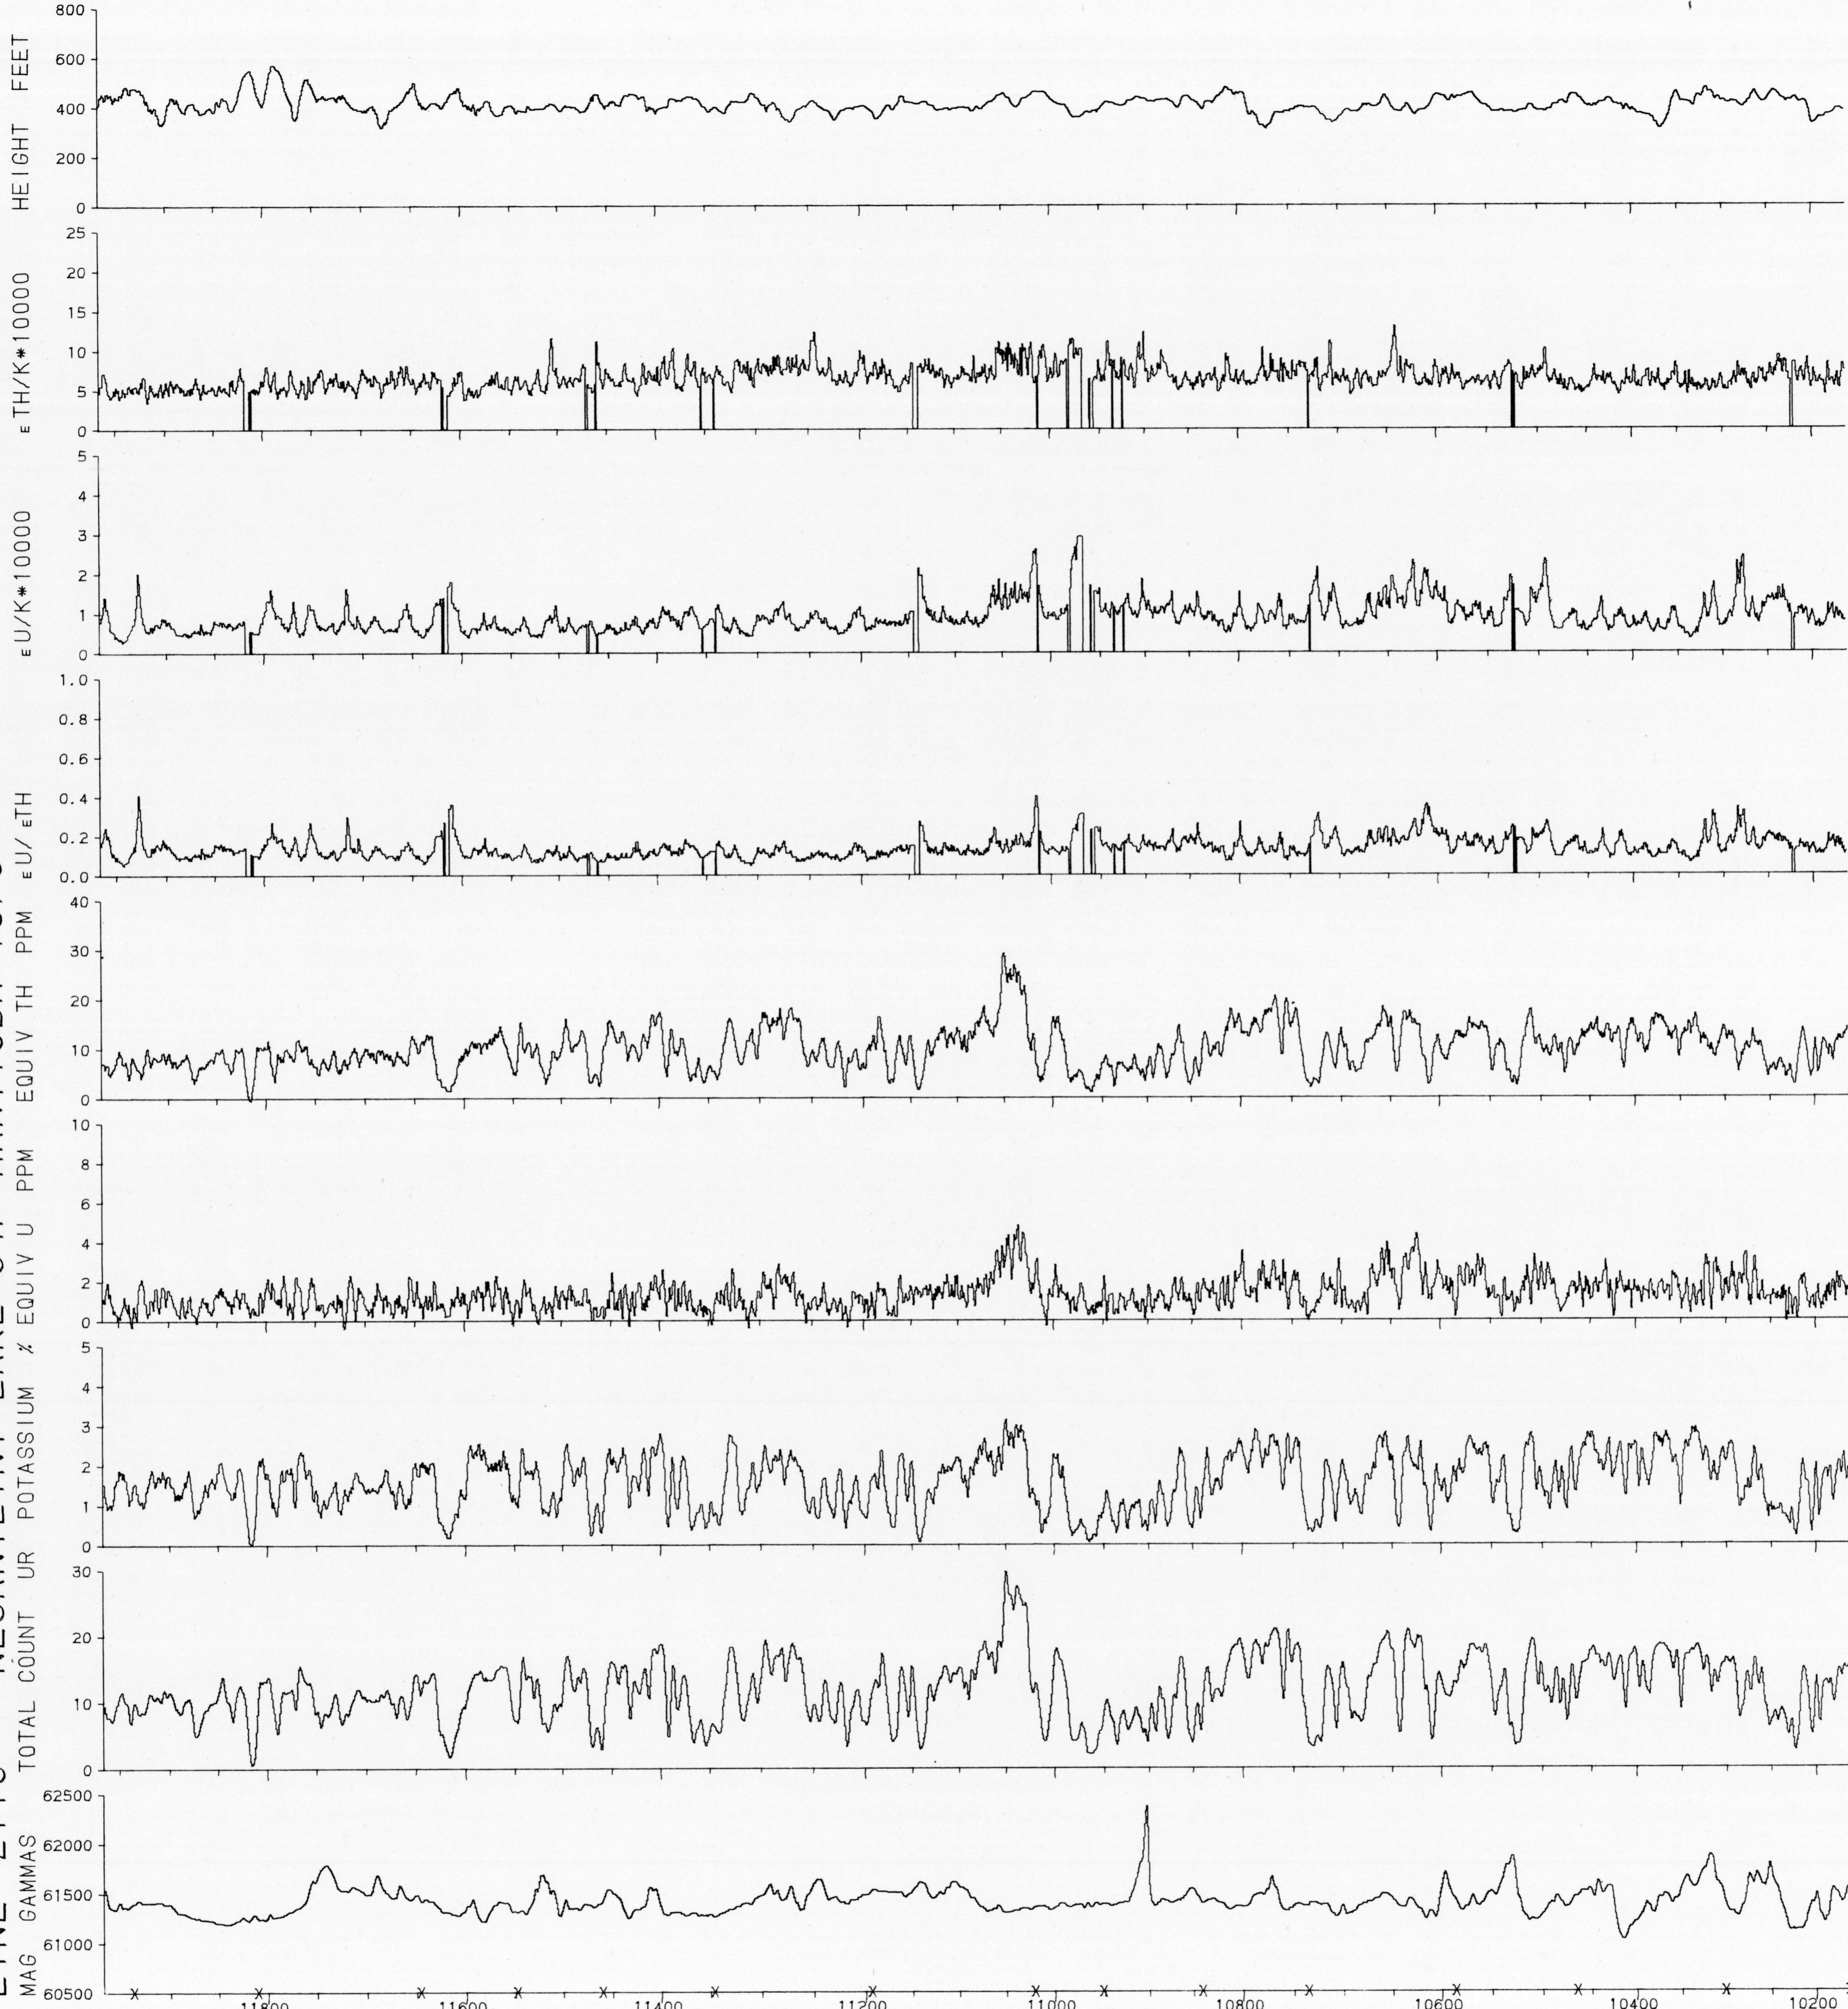

LINE 2110 NEJANILINI LAKE 64P MANITOBA 1976

X = PICKED FIDUCIAL

HORIZONTAL SCALE 1:250,000

GEOPHYSICAL MAP NO. 36664

This map has been reprinted from a scanned version of the original map. Reproduction par numérisation d'une carte sur papier.