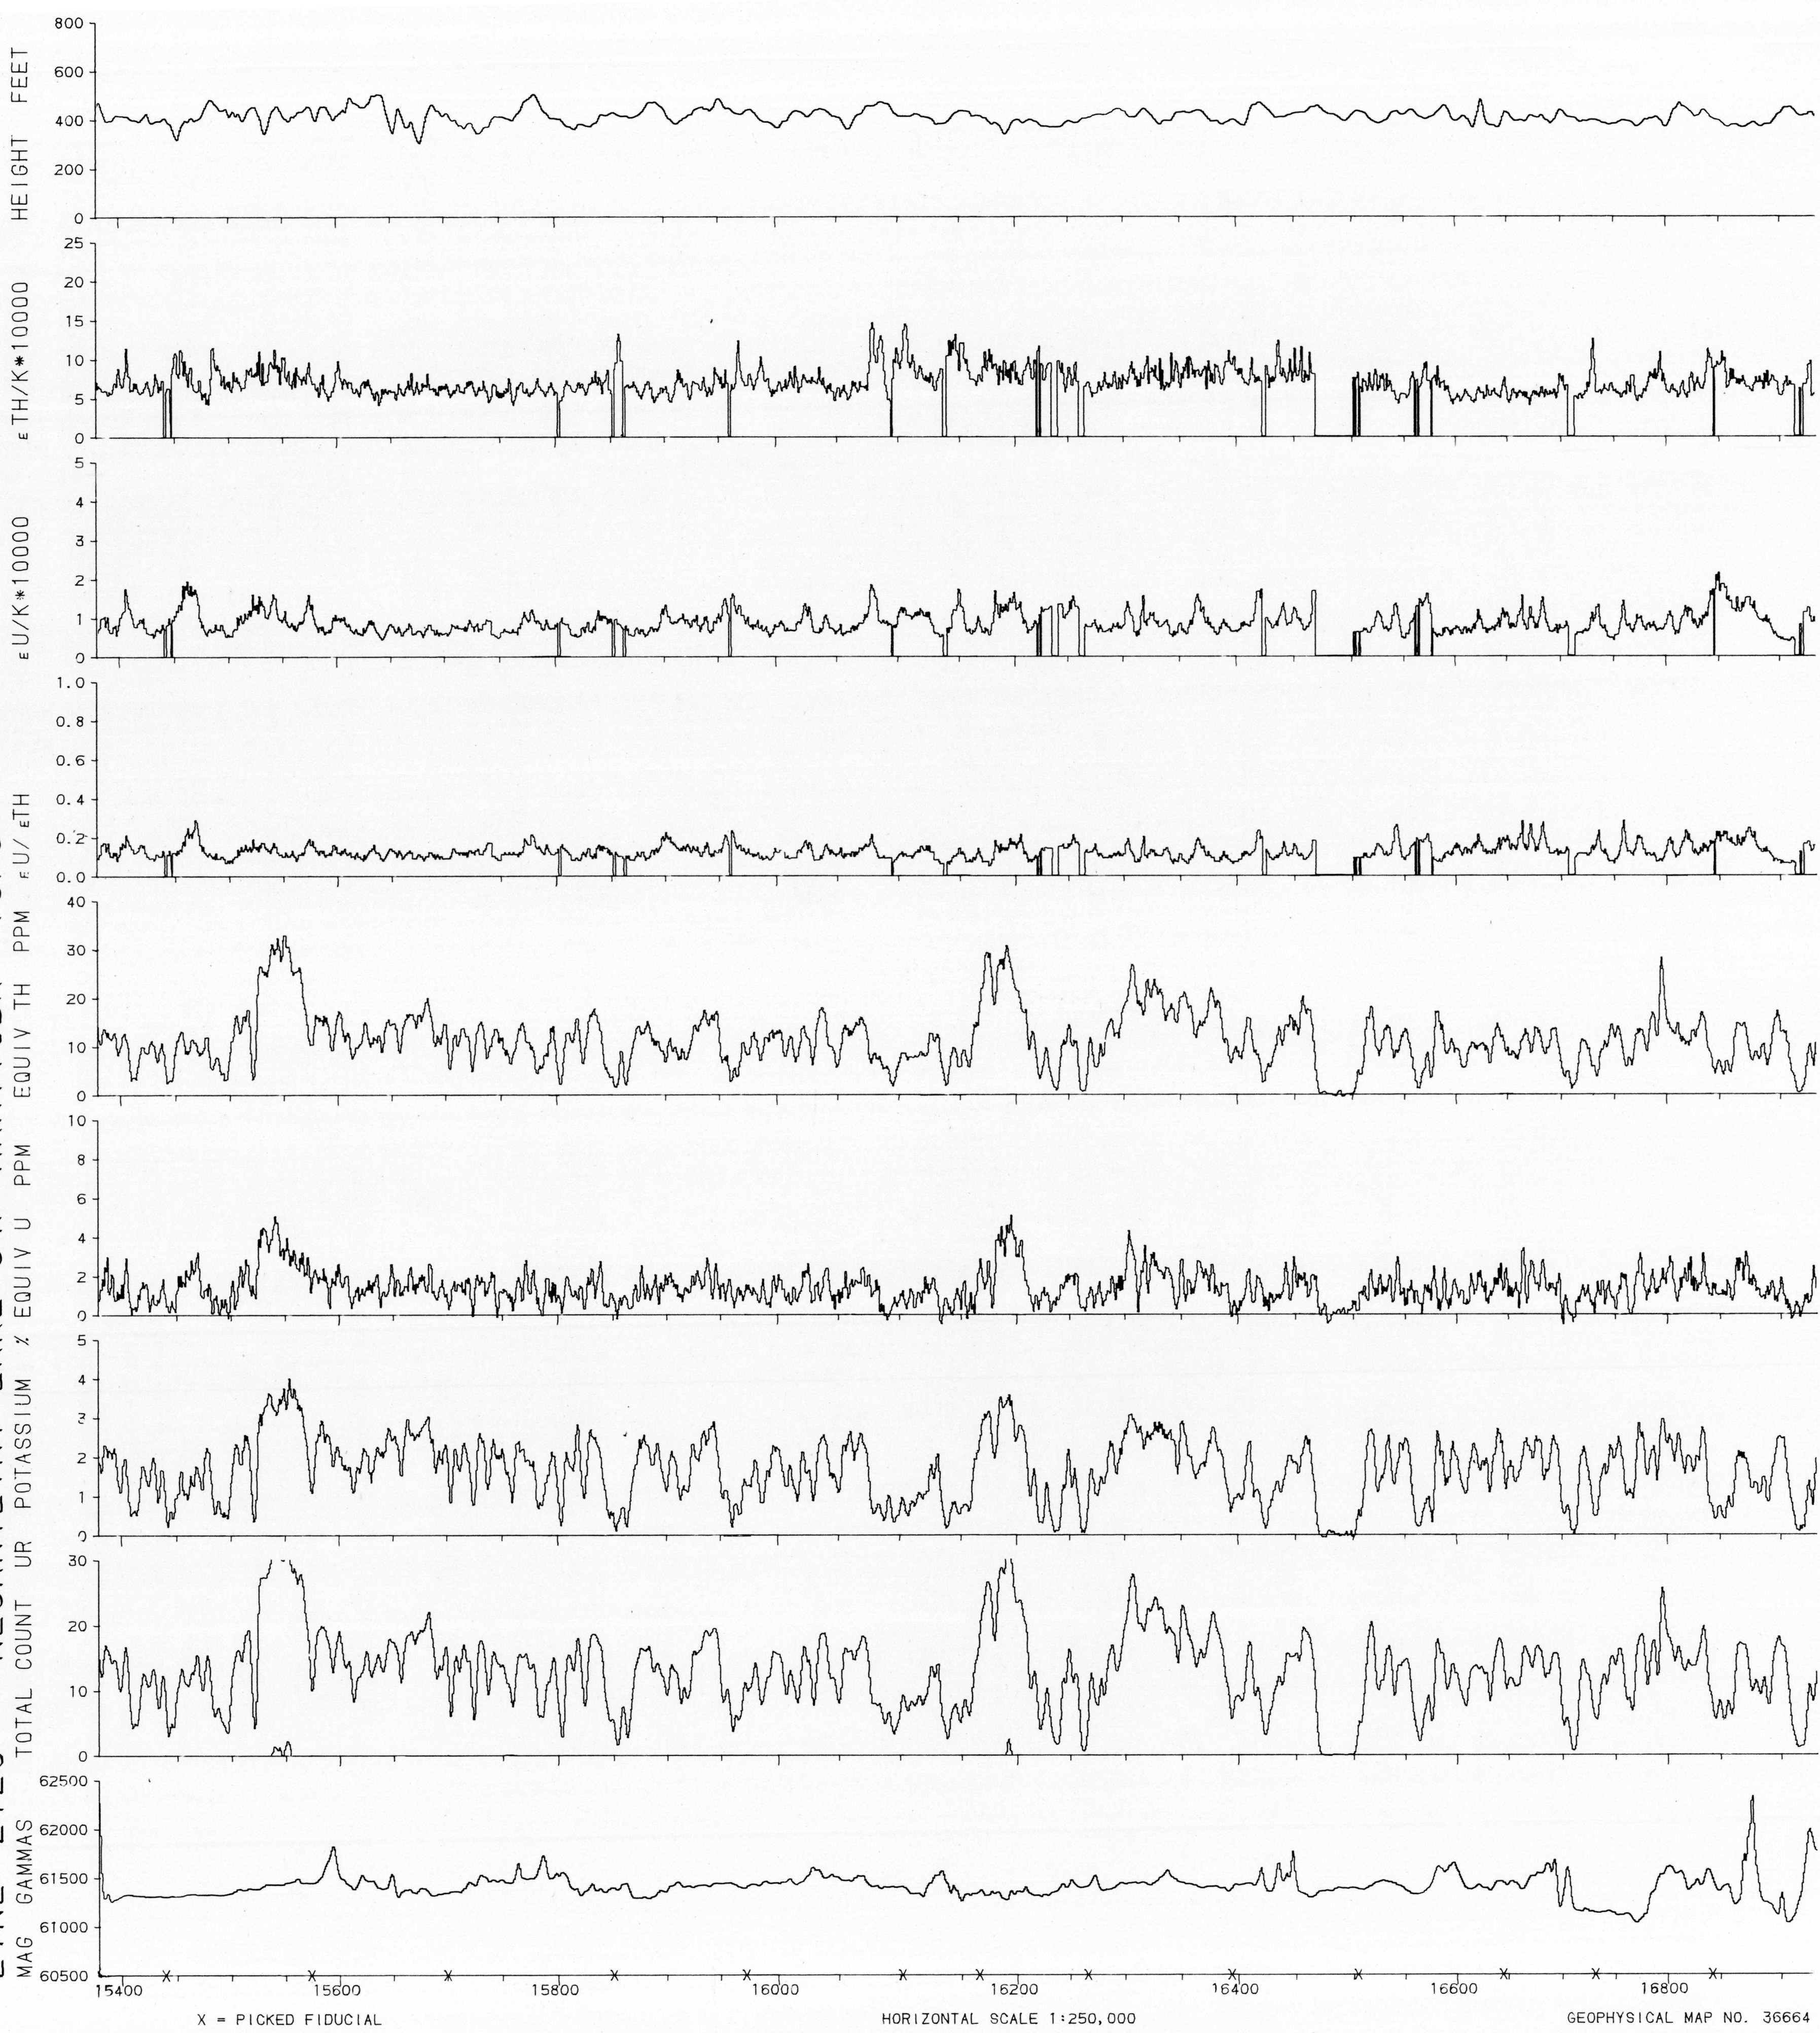

LINE 2120 NEJANILINI LAKE 64P MANITOBA 1976

HORIZONTAL SCALE 1:250,000

GEOPHYSICAL MAP NO. 36664

This map has been reprinted from a scanned version of the original map. Reproduction par numérisation d'une carte sur papier.