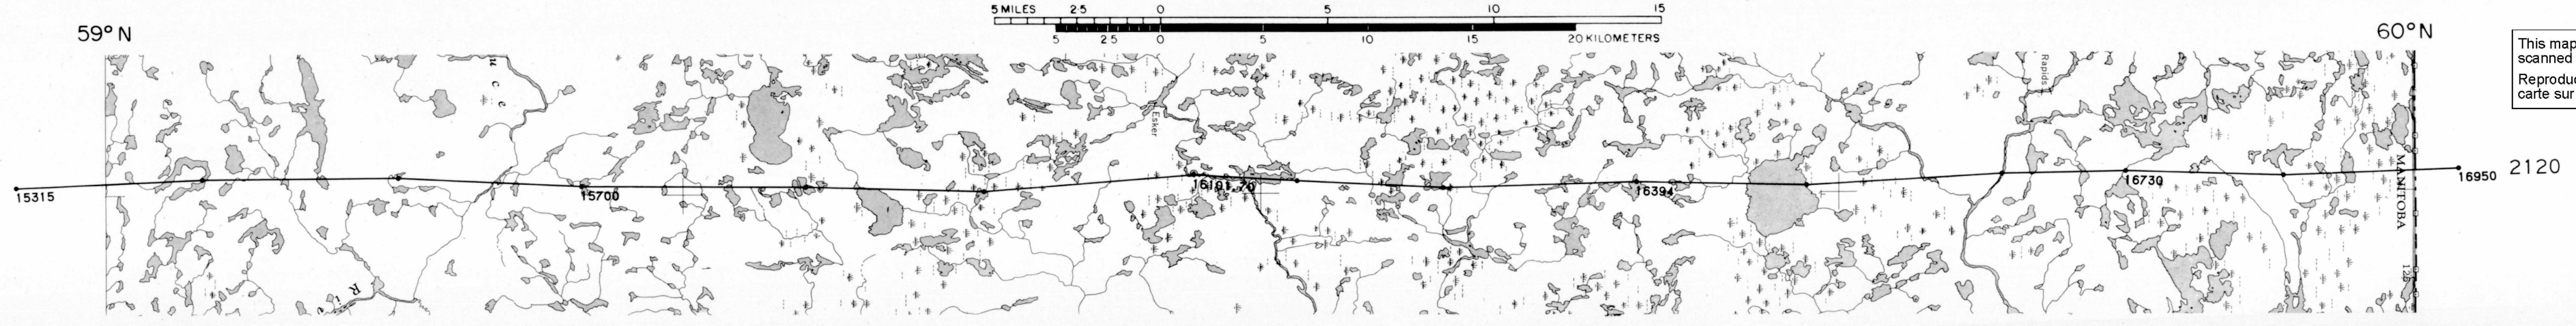

LINE 2120 NEJANILINI LAKE 64P MANITOBA 1976

HORIZONTAL SCALE 1:250,000

GEOPHYSICAL MAP NO. 36664

This map has been reprinted from a scanned version of the original map. Reproduction par numérisation d'une carte sur papier.