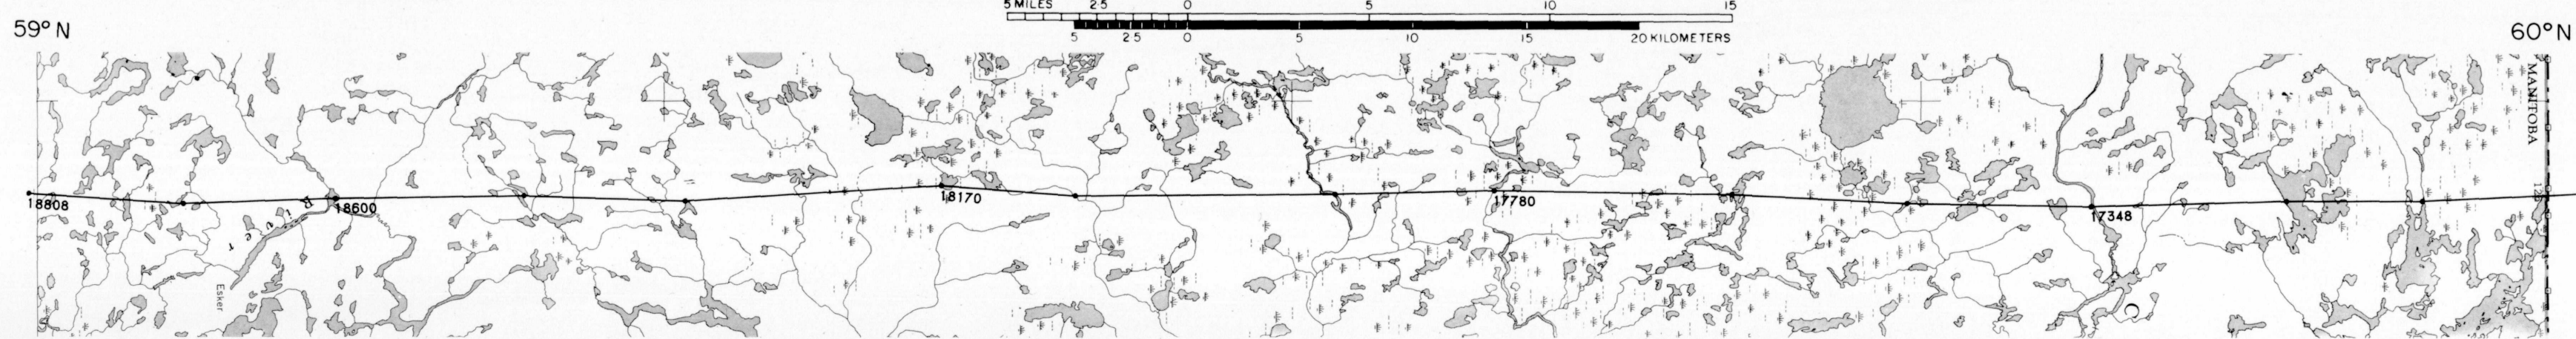

LINE 2130 NEJANILINI LAKE 64P MANITOBA 1976

X = PICKED FIDUCIAL

HORIZONTAL SCALE 1:250,000

GEOPHYSICAL MAP NO. 36664

This map has been reprinted from a scanned version of the original map. Reproduction par numérisation d'une carte sur papier.