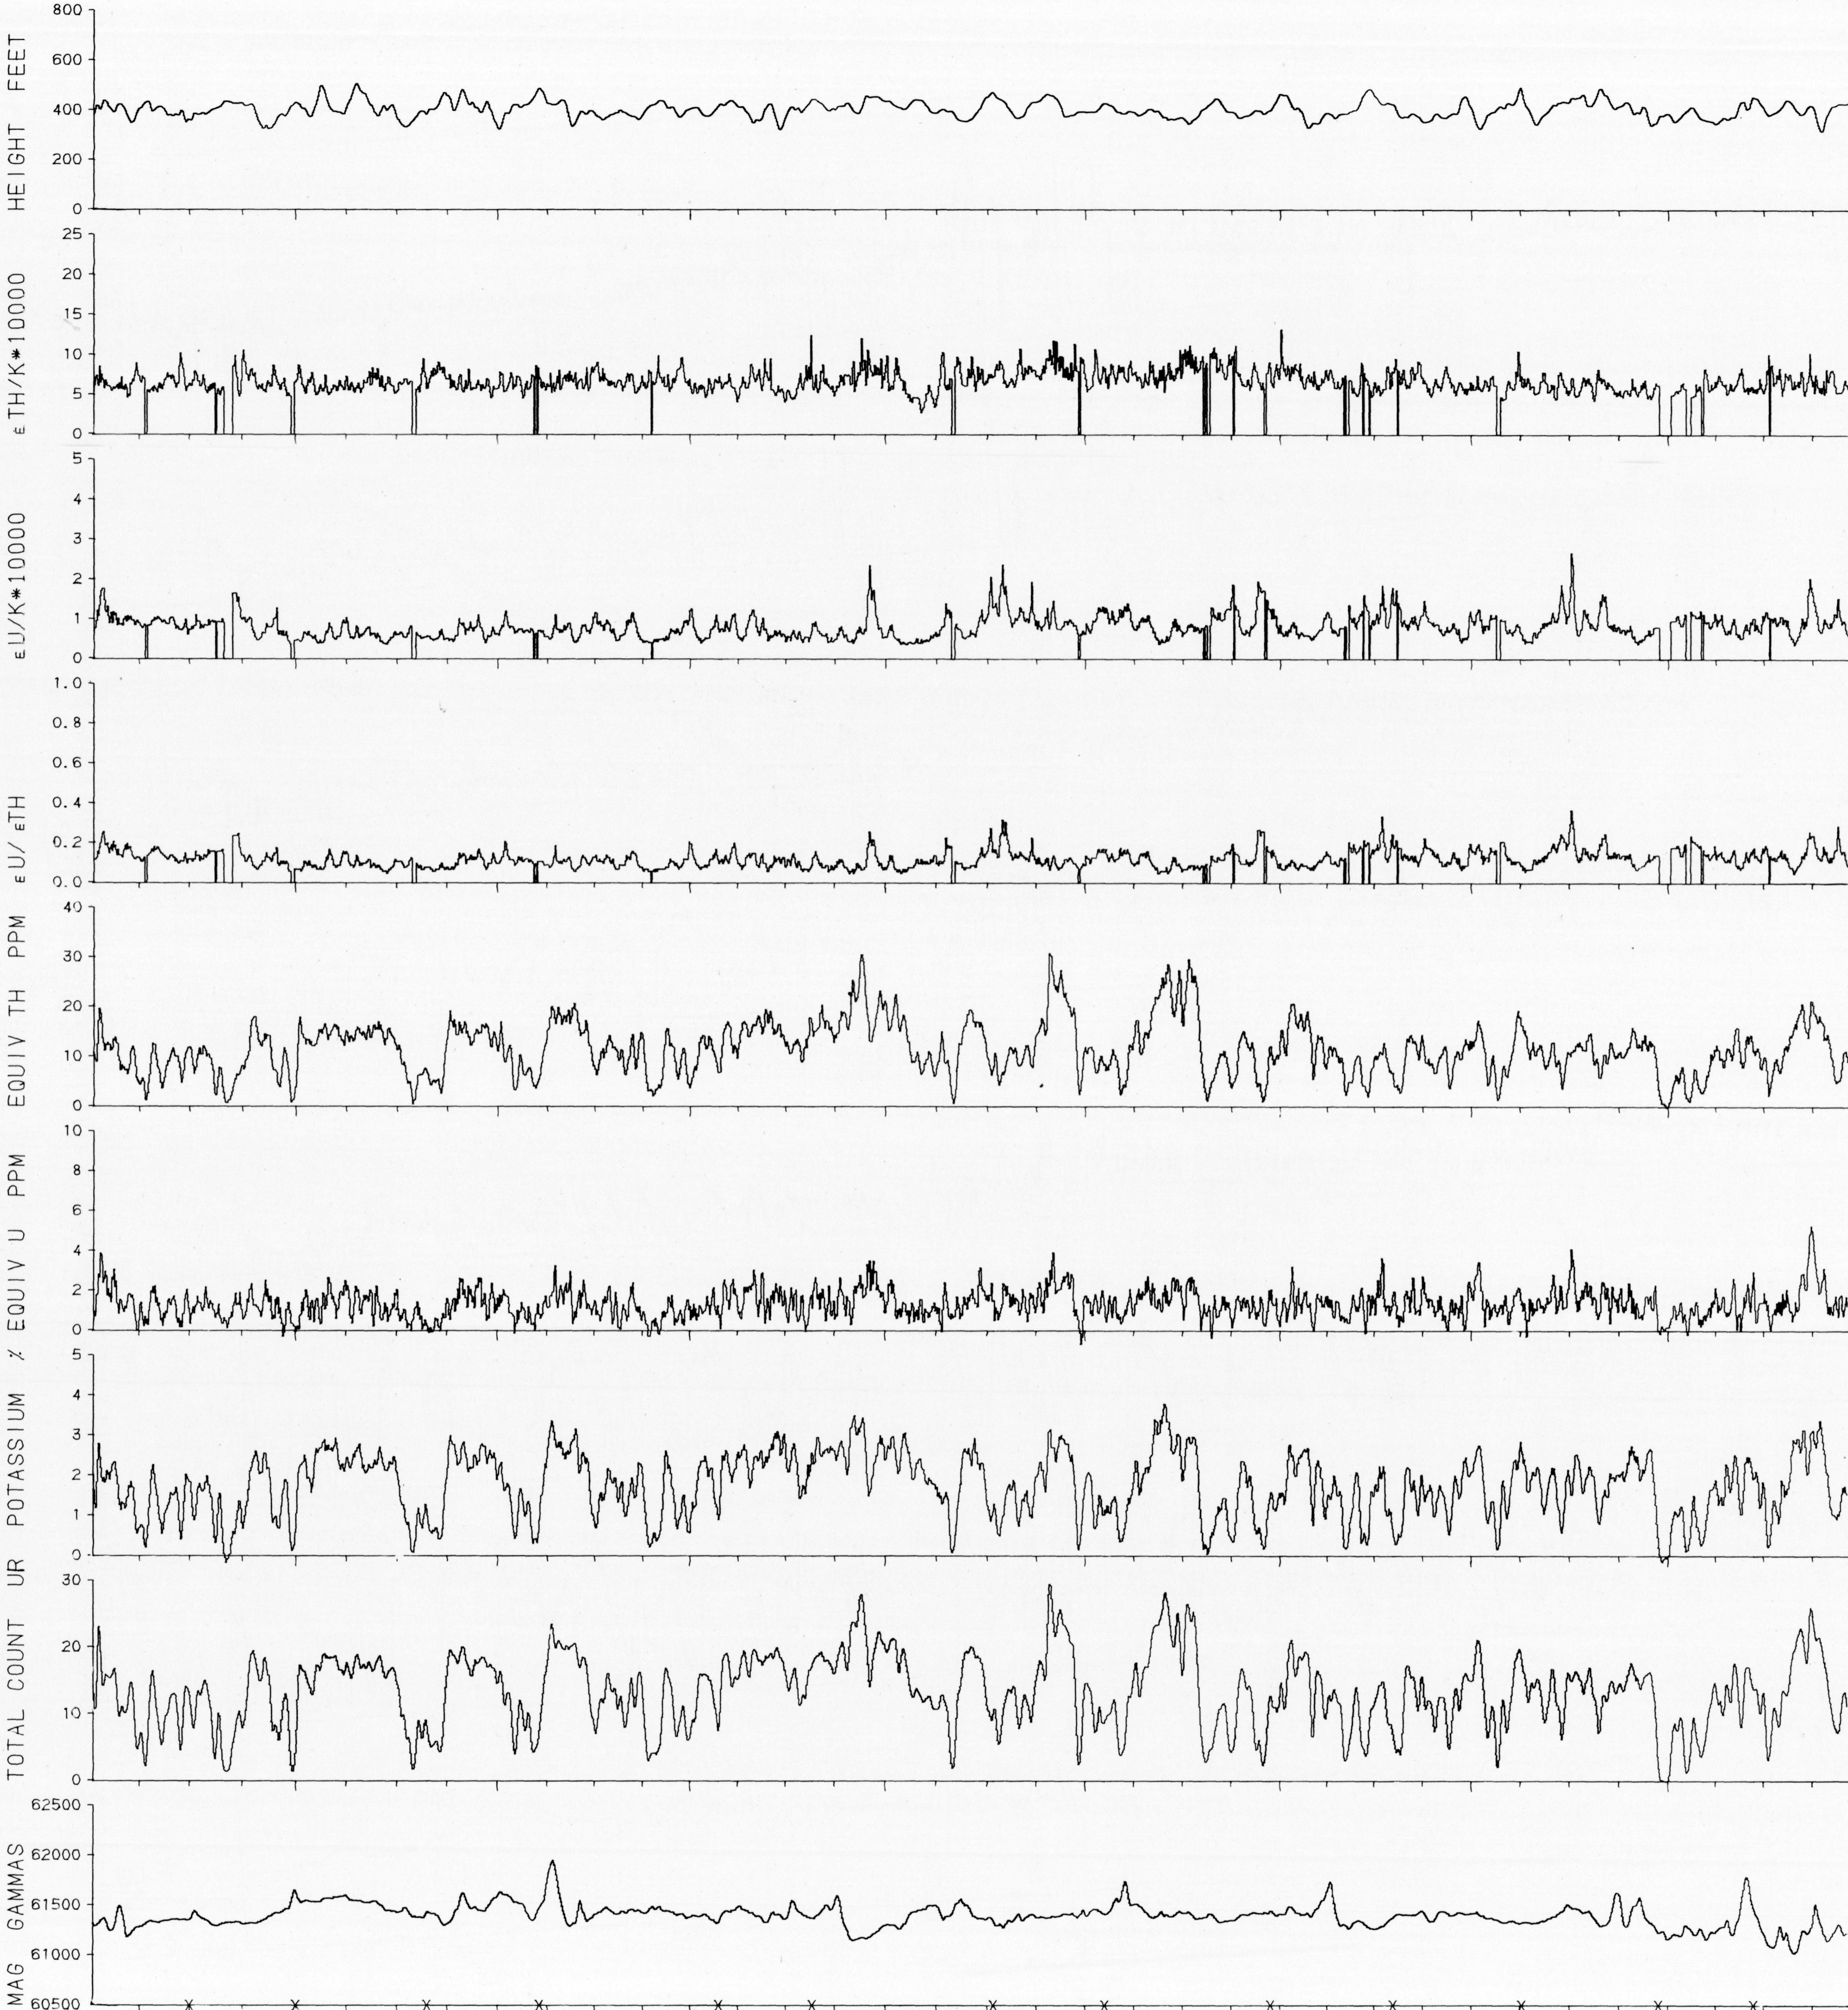

LINE 2130 NEJANILINI LAKE 64P MANITOBA 1976

X = PICKED FIDUCIAL

HORIZONTAL SCALE 1:250,000

GEOPHYSICAL MAP NO. 36664

This map has been reprinted from a scanned version of the original map. Reproduction par numérisation d'une carte sur papier.