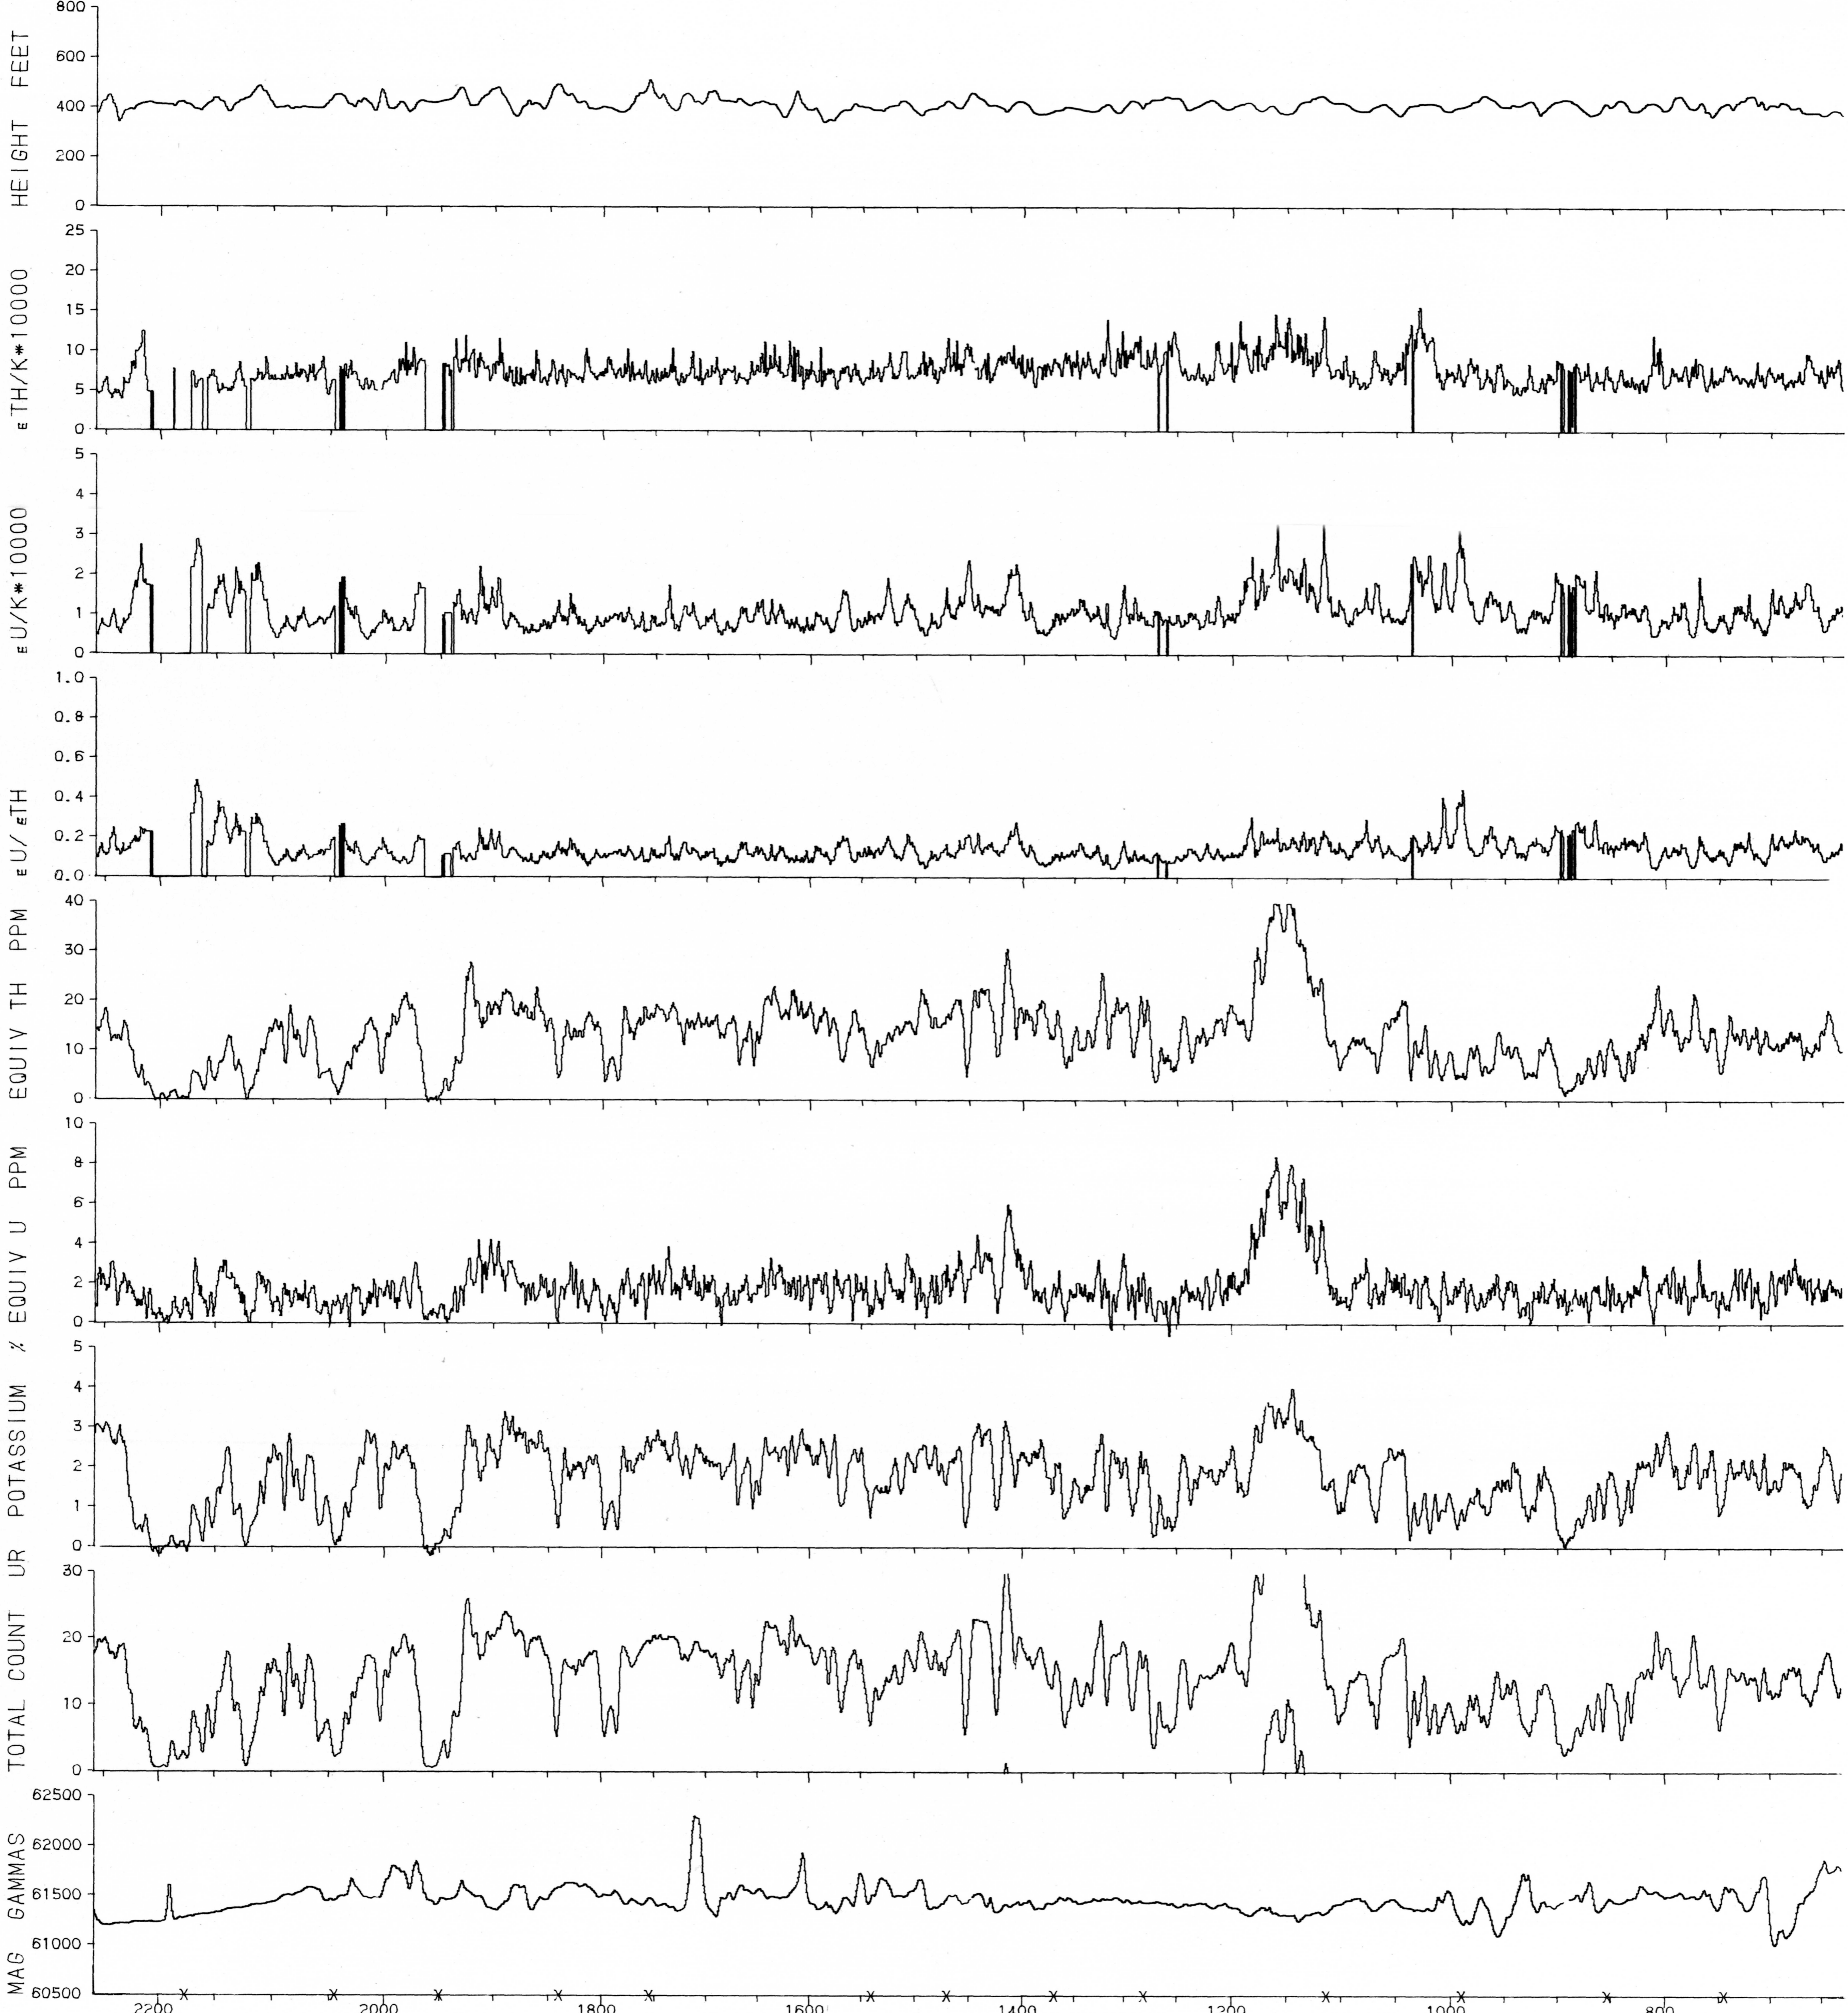

LINE 2150 NEJANILINI LAKE 64P MANITOBA 1976

X = PICKED FIDUCIAL

HORIZONTAL SCALE 1:250,000

GEOPHYSICAL MAP NO. 36664

This map has been reprinted from a scanned version of the original map. Reproduction par numérisation d'une carte sur papier.