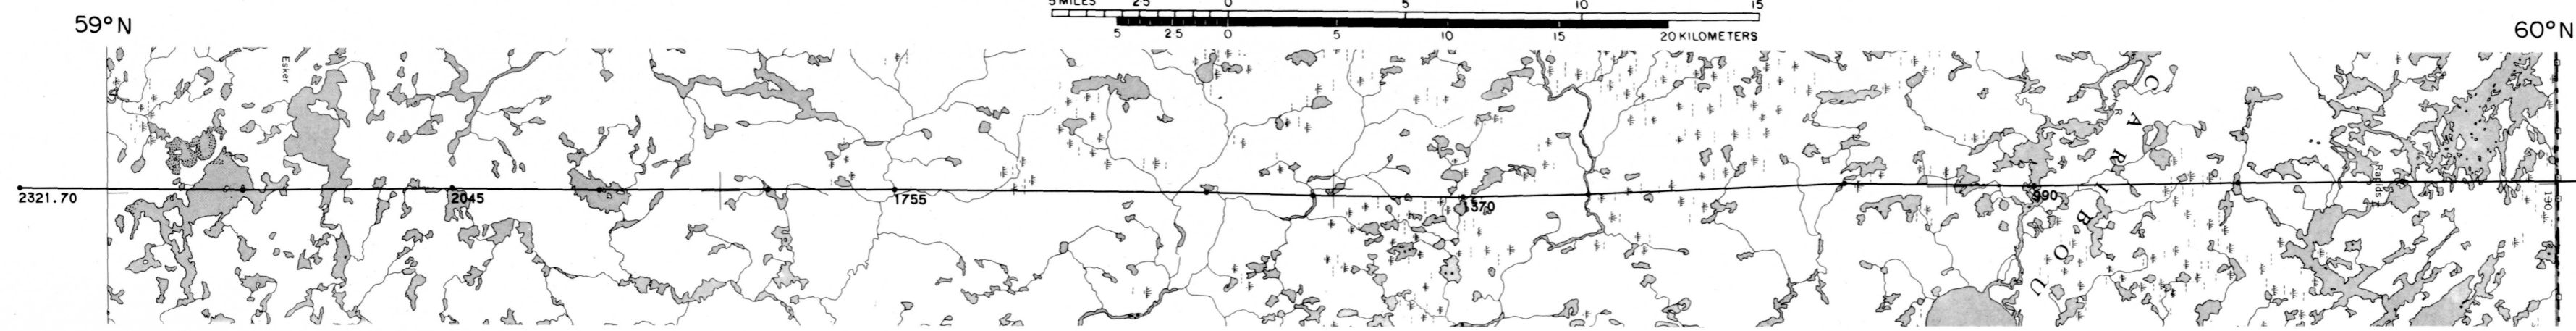

LINE 2150 NEJANILINI LAKE 64P MANITOBA 1976

X = PICKED FIDUCIAL

HORIZONTAL SCALE 1:250,000

GEOPHYSICAL MAP NO. 36664

This map has been reprinted from a scanned version of the original map. Reproduction par numérisation d'une carte sur papier.