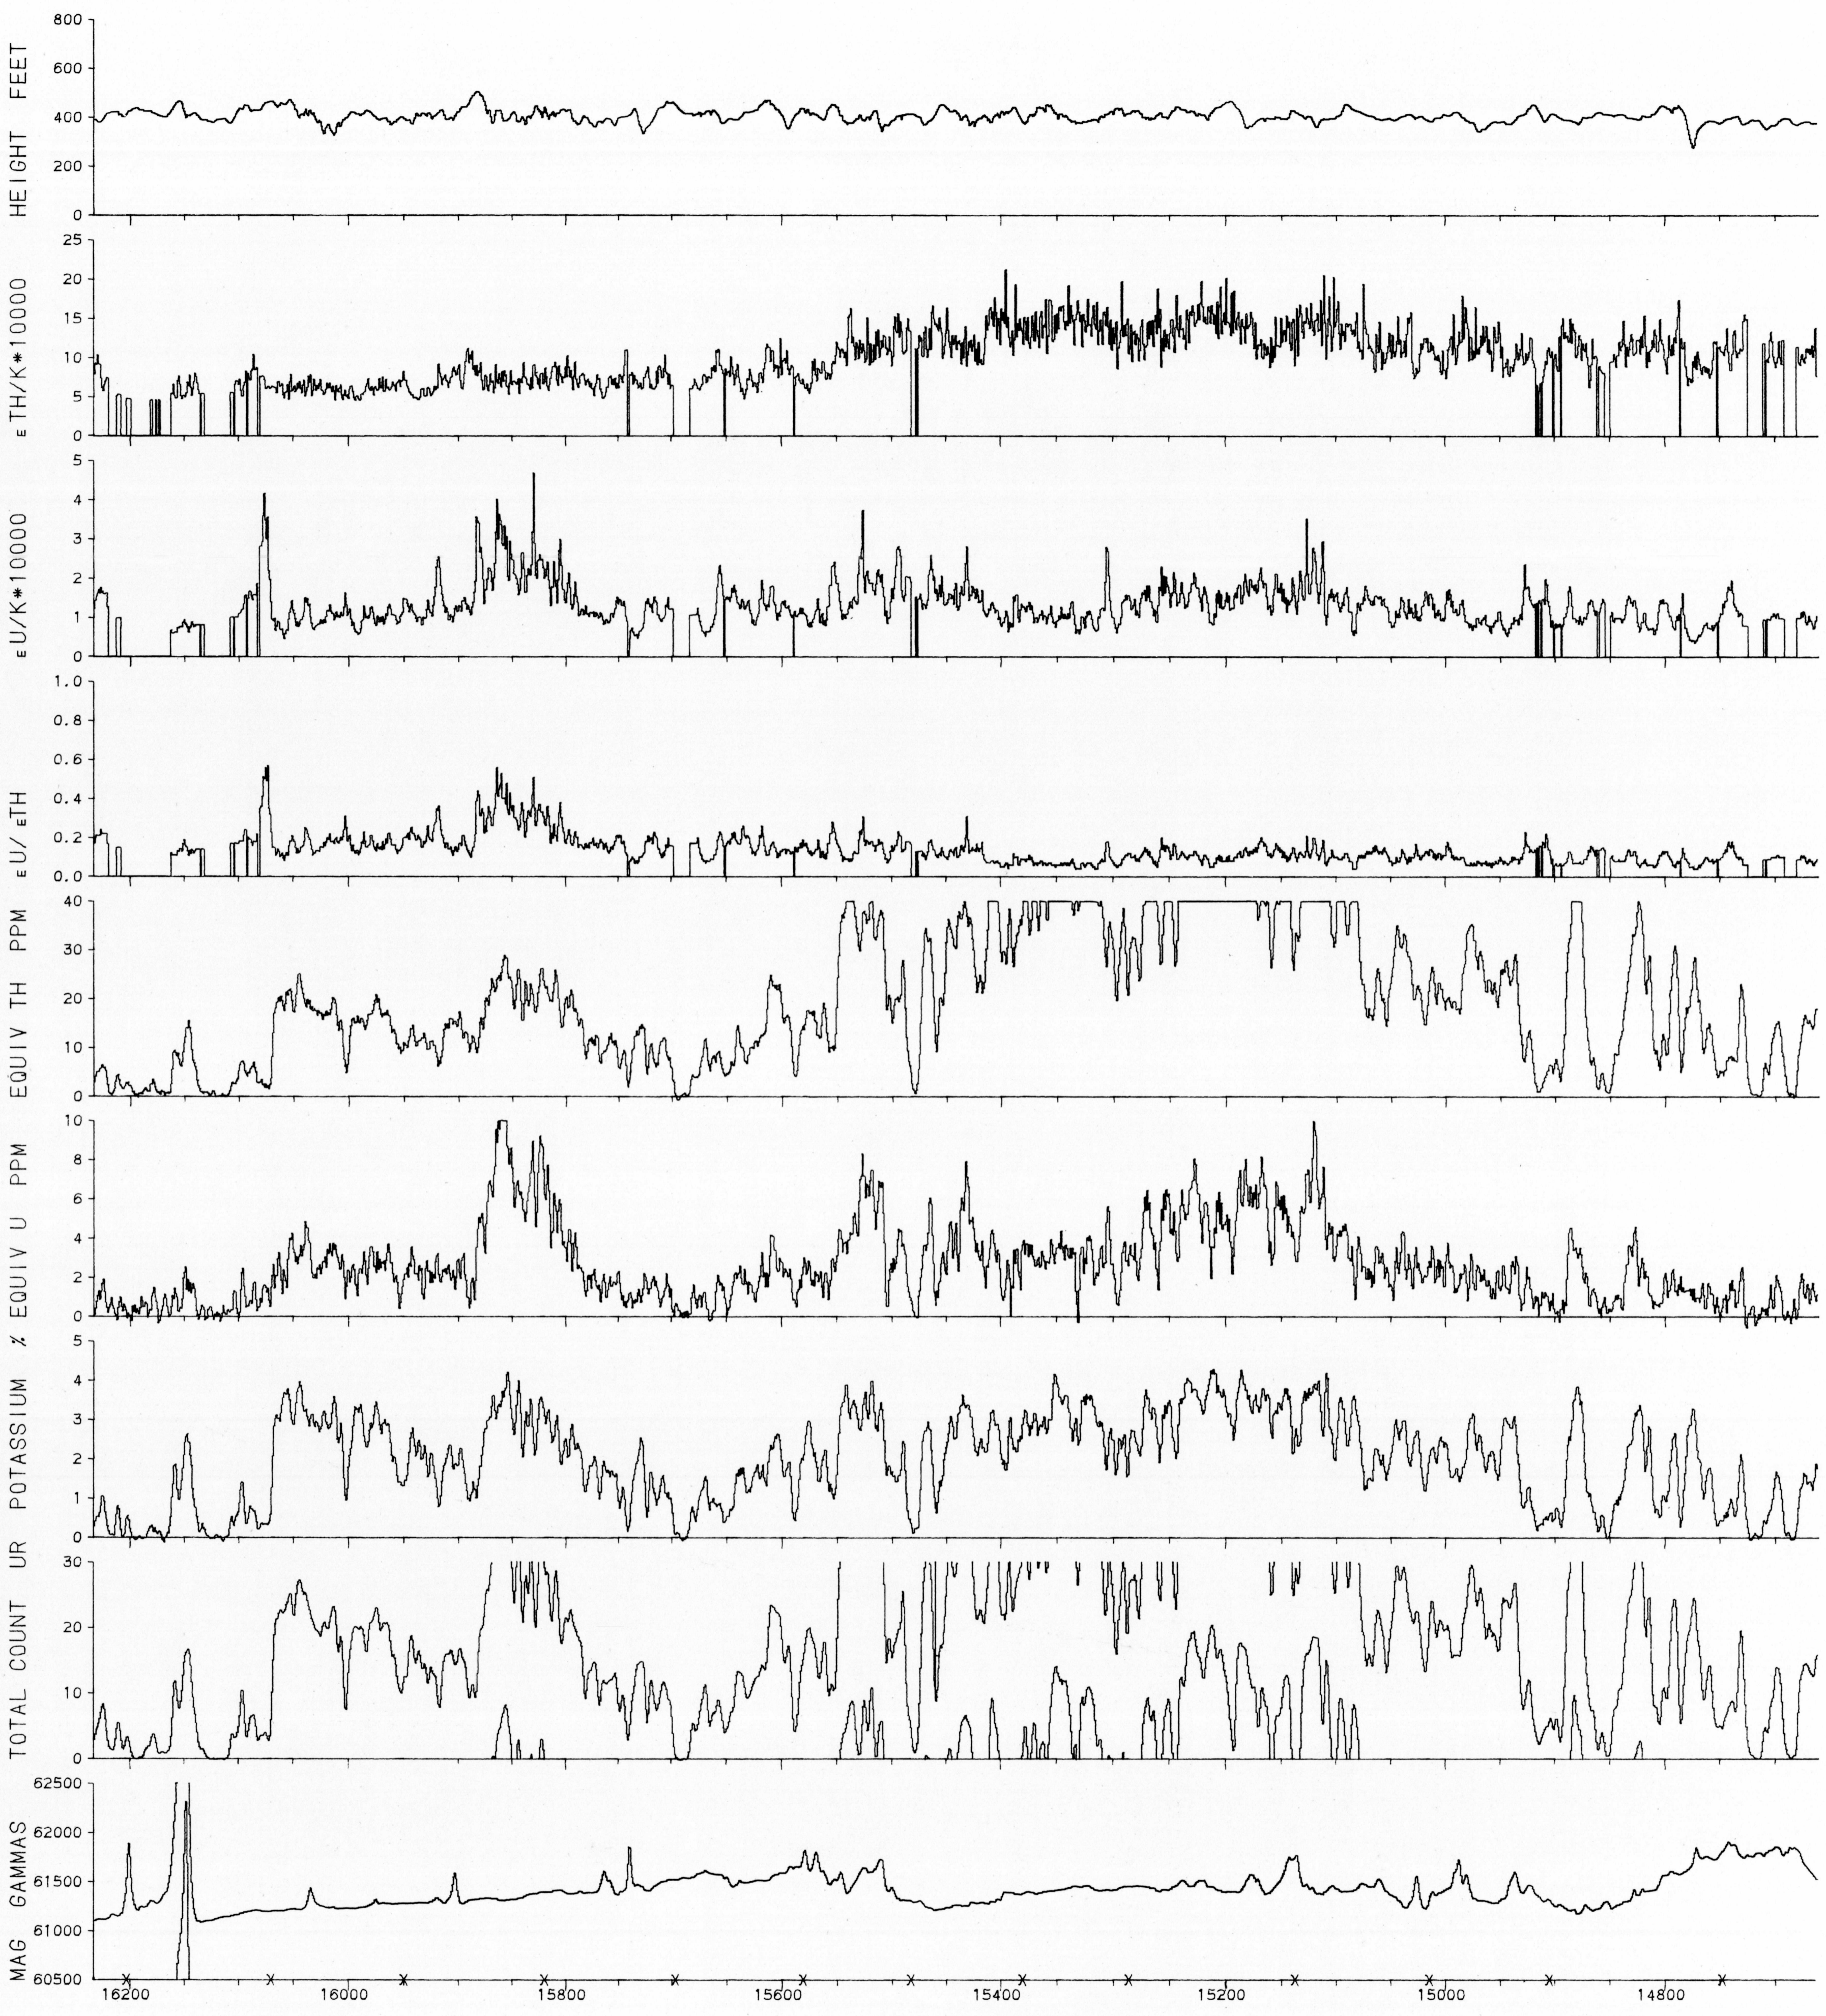

LINE 2210 NEJANILINI LAKE 64P MANITOBA 1976

X - PICKED FIDUCIAL

HORIZONTAL SCALE 1:250,000

GEOPHYSICAL MAP NO. 36664

This map has been reprinted from a scanned version of the original map. Reproduction par numérisation d'une carte sur papier.