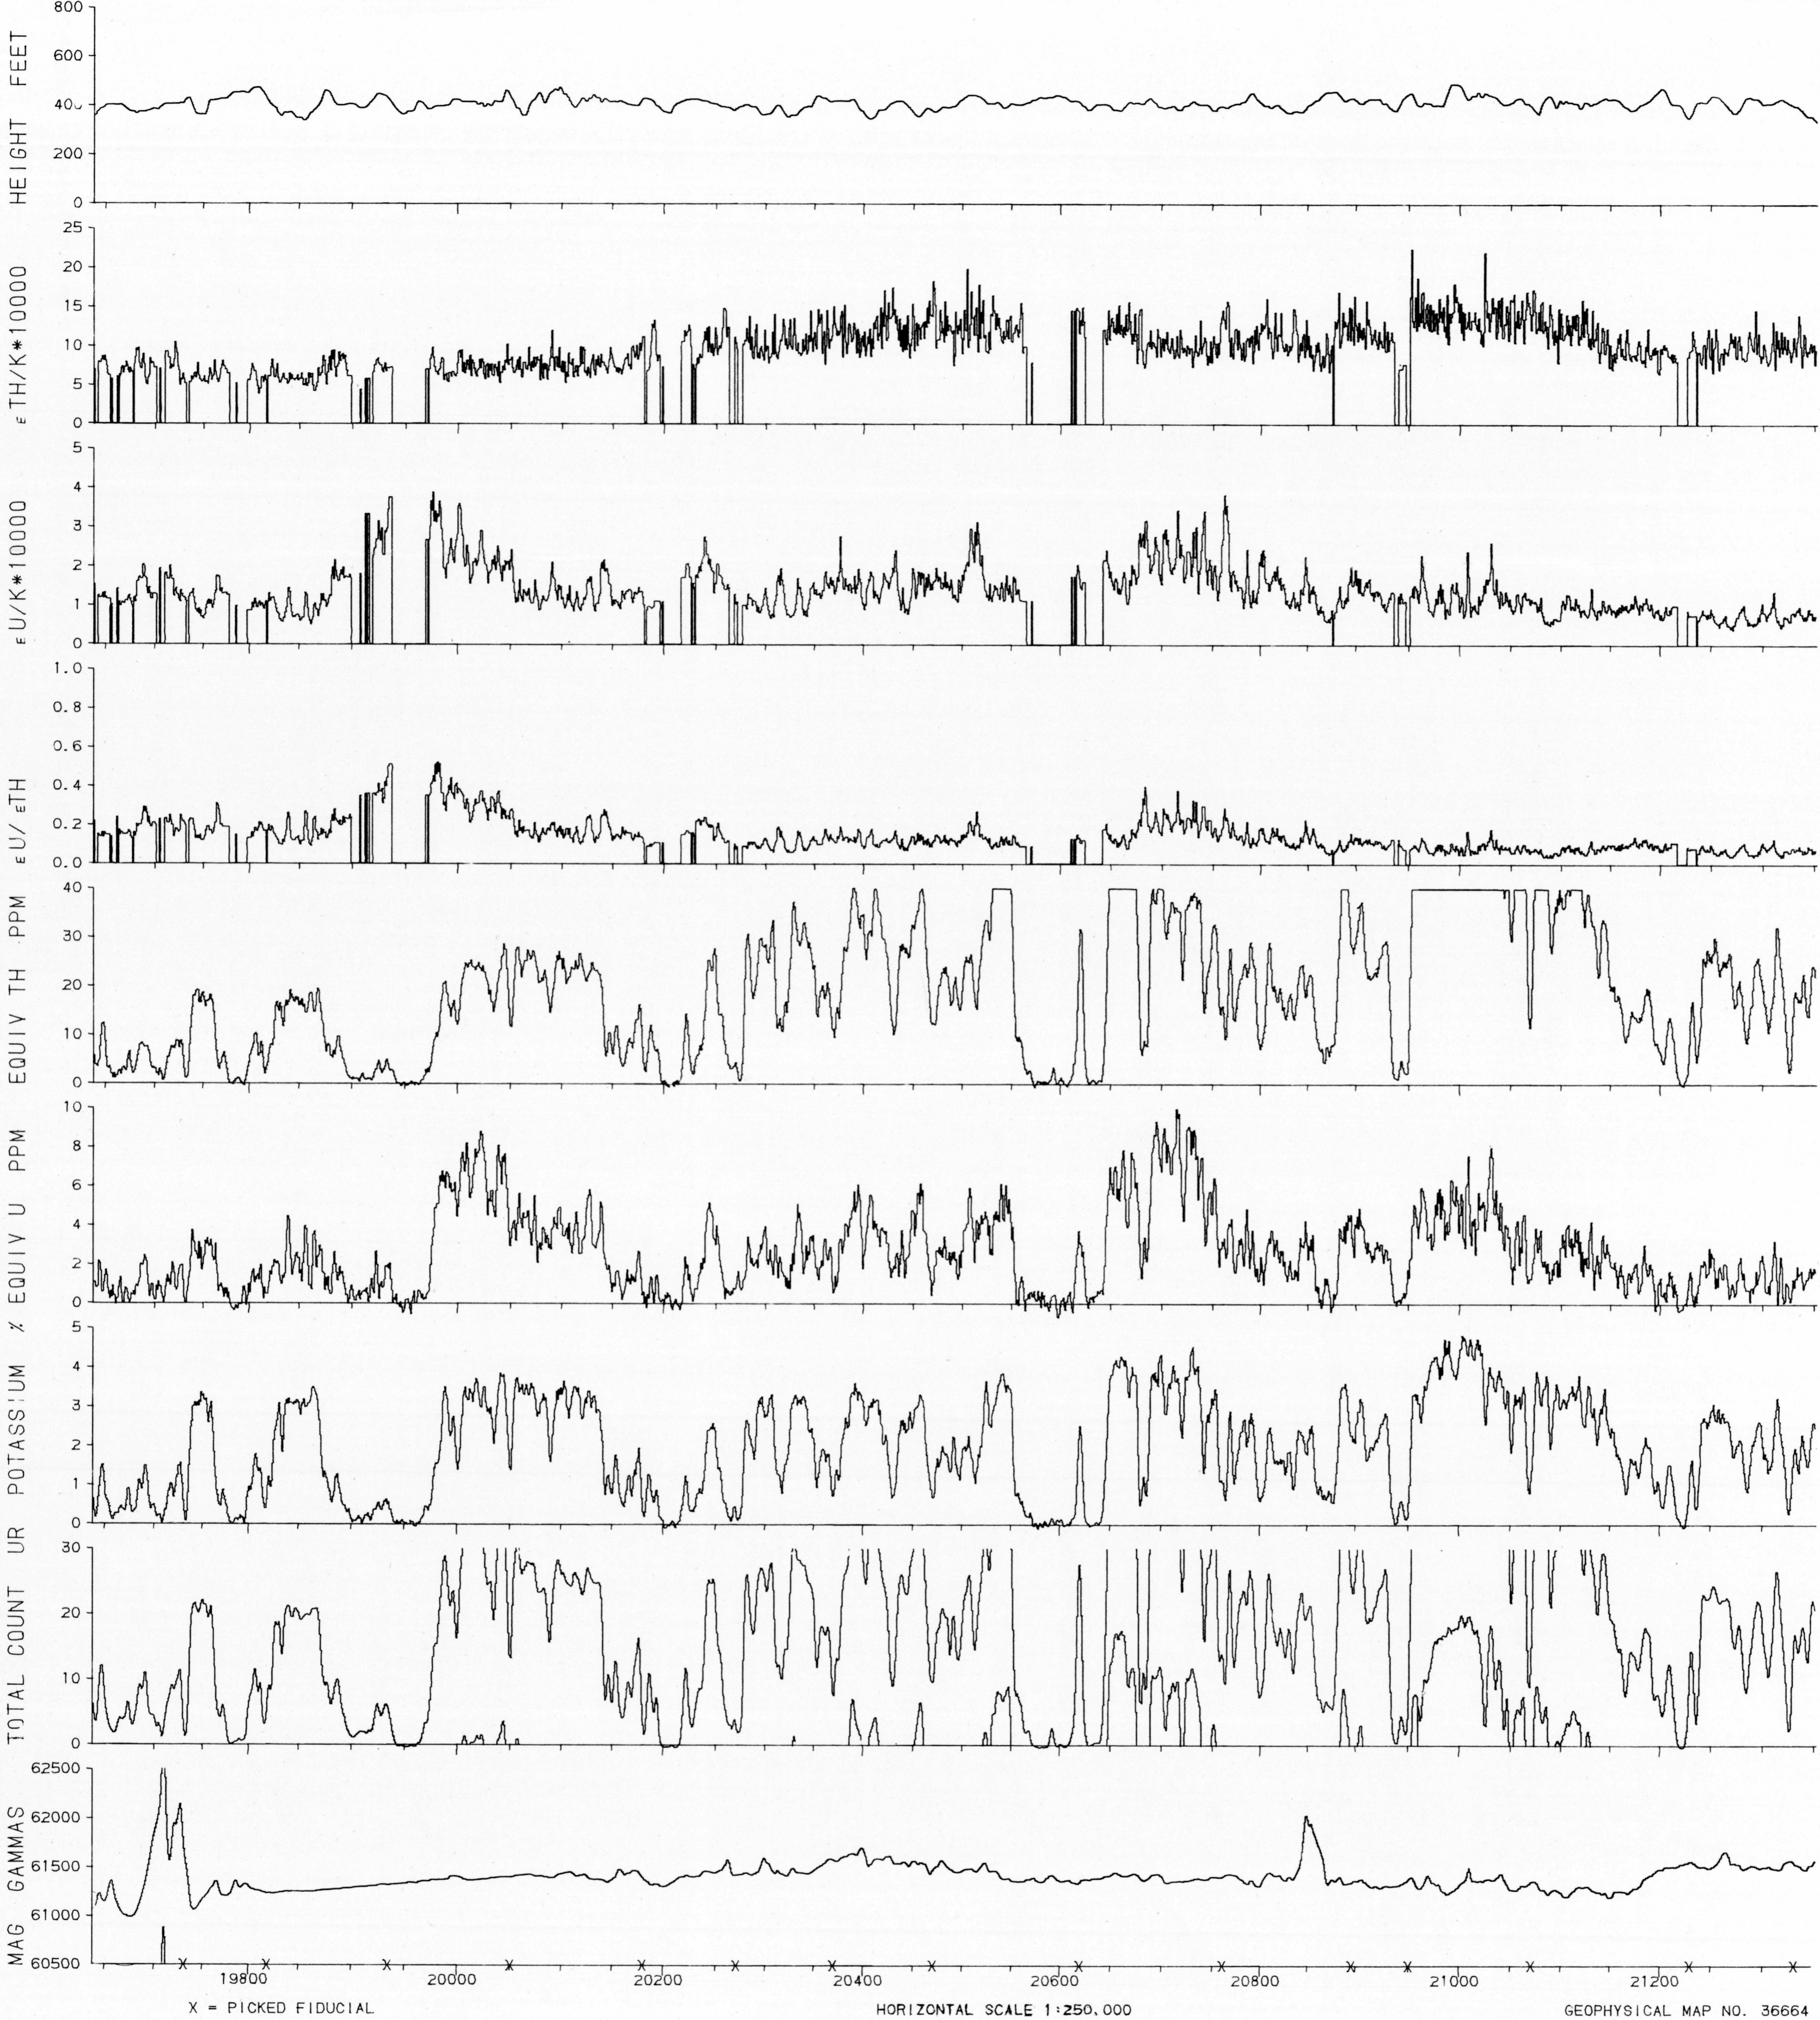

LINE 2220 NEJANILINI LAKE 64P MANITOBA 1976

X = PICKED FIDUCIAL

HORIZONTAL SCALE 1:250,000

GEOPHYSICAL MAP NO. 36664

This map has been reprinted from a scanned version of the original map. Reproduction par numérisation d'une carte sur papier.