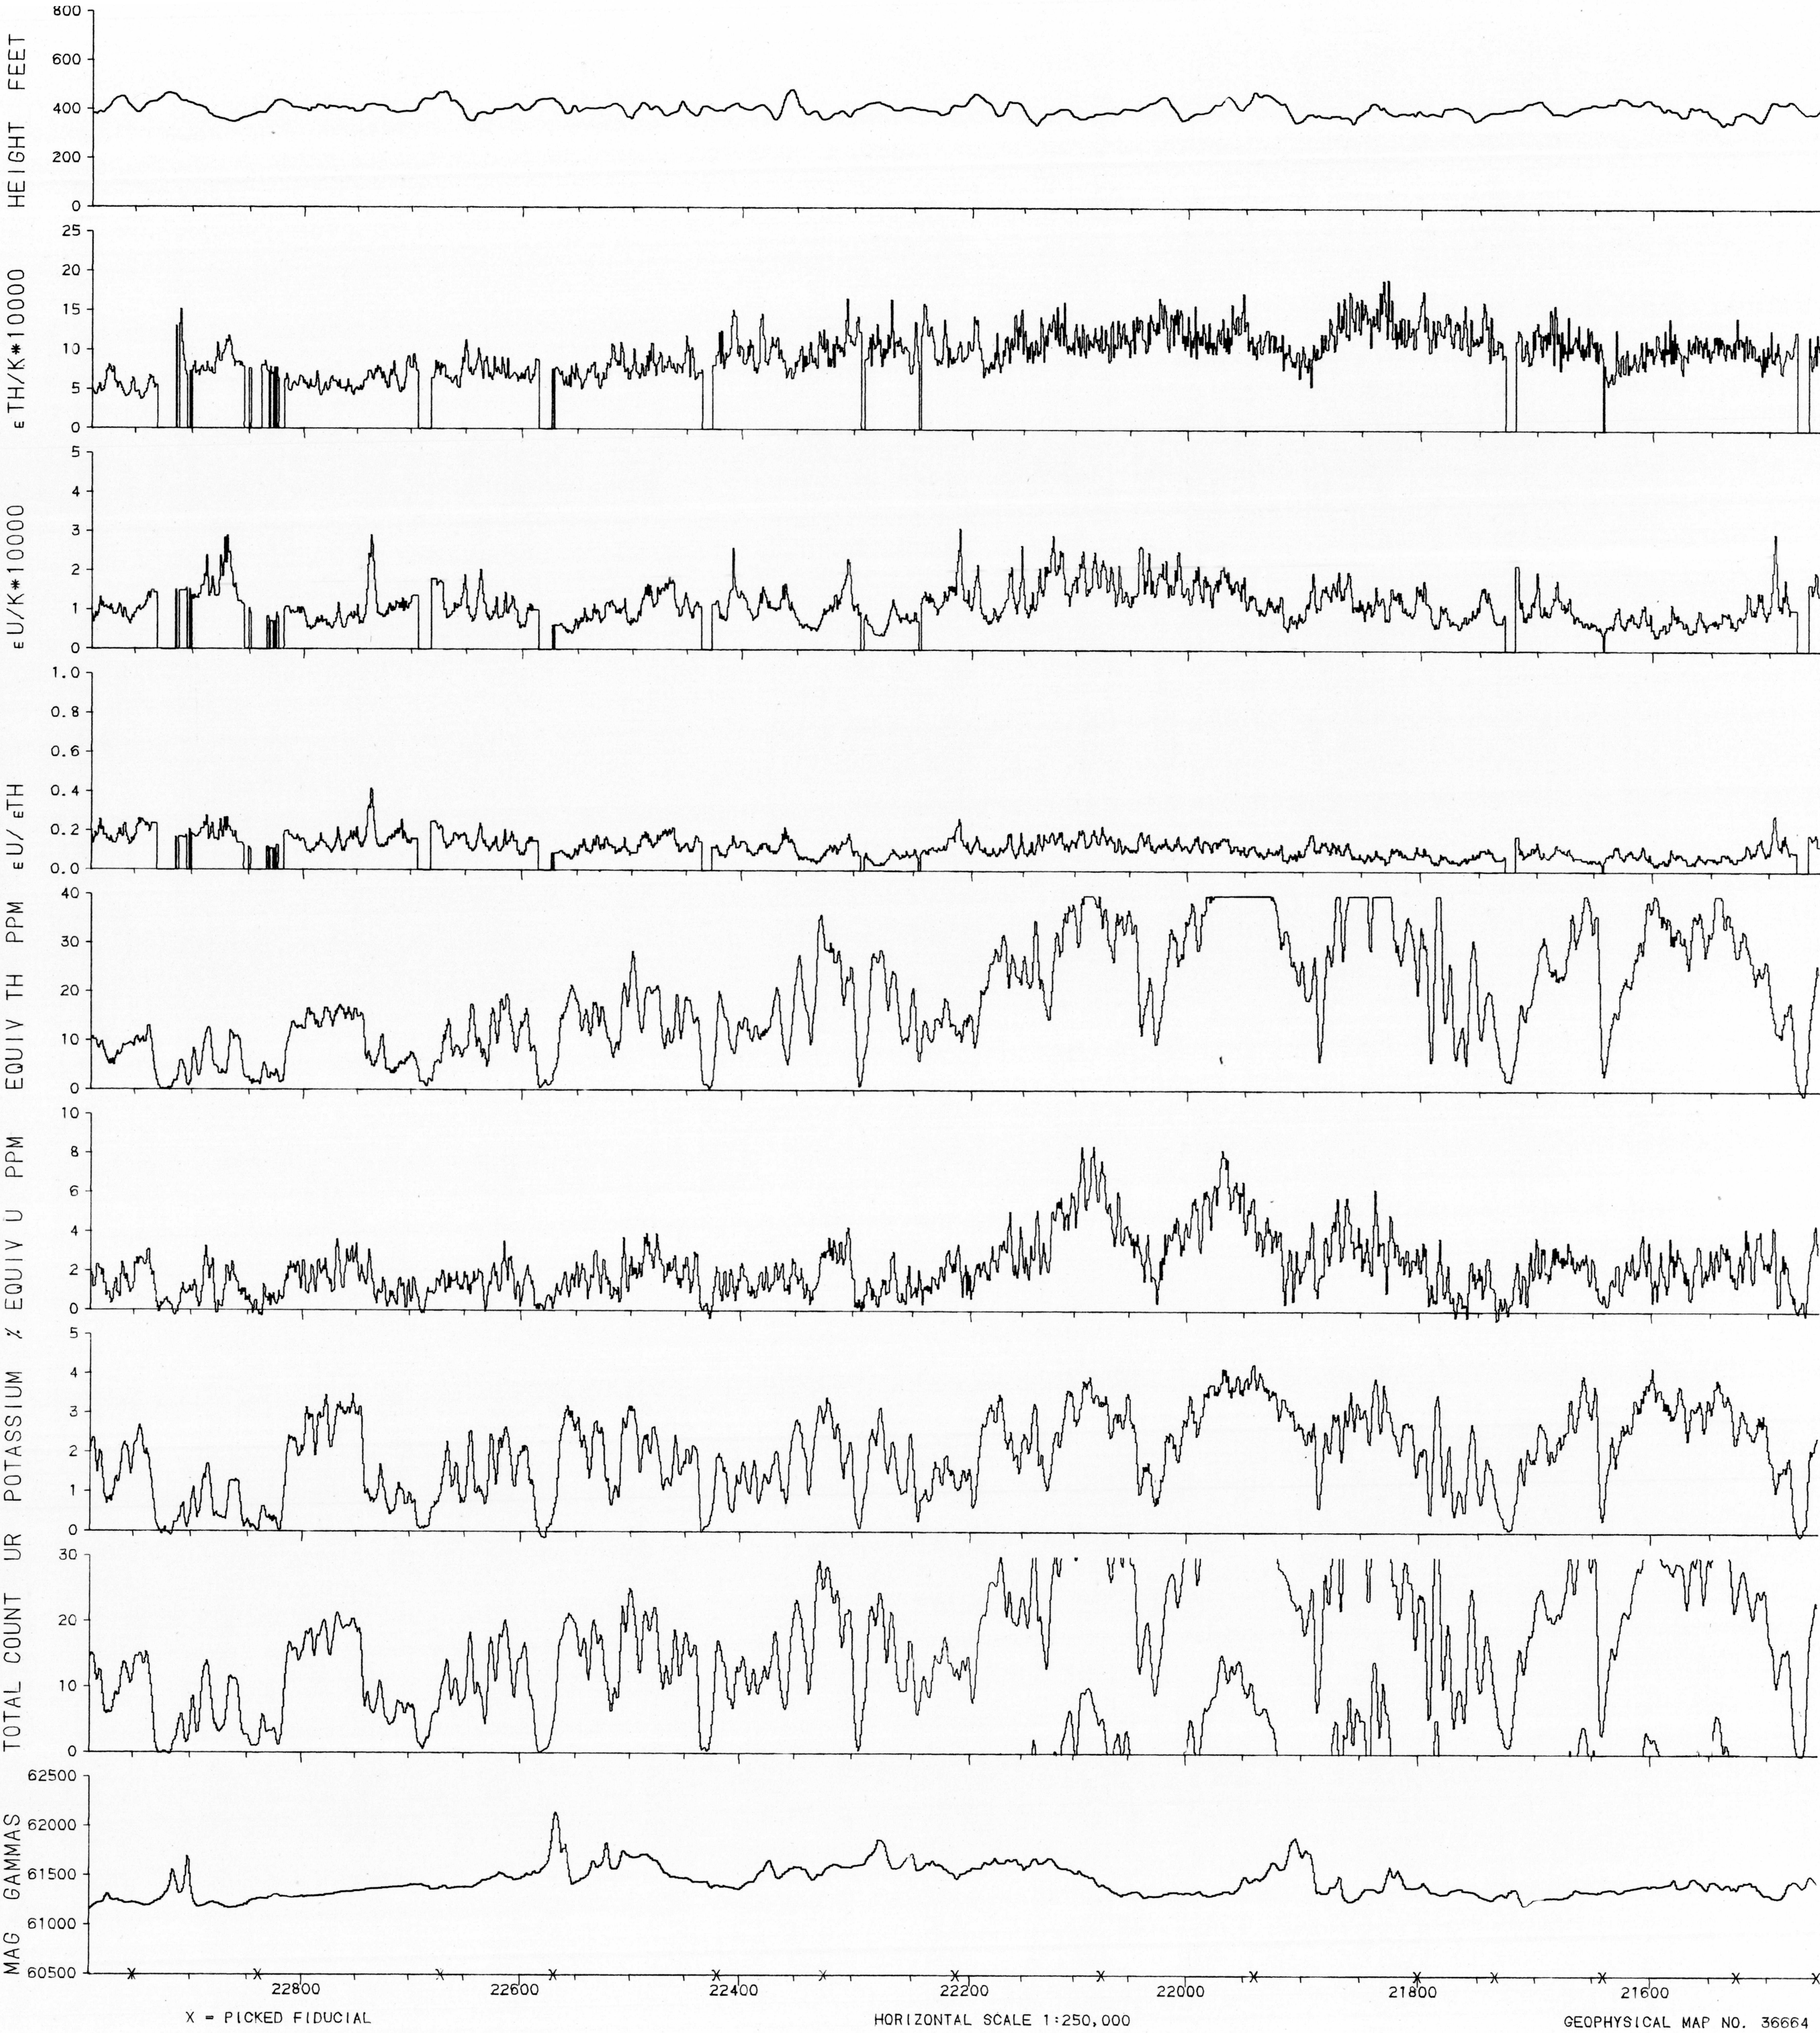

LINE 2230 NEJANILINI LAKE 64P MANITOBA 1976

HORIZONTAL SCALE 1:250,000

GEOPHYSICAL MAP NO. 36664

This map has been reprinted from a scanned version of the original map. Reproduction par numérisation d'une carte sur papier.