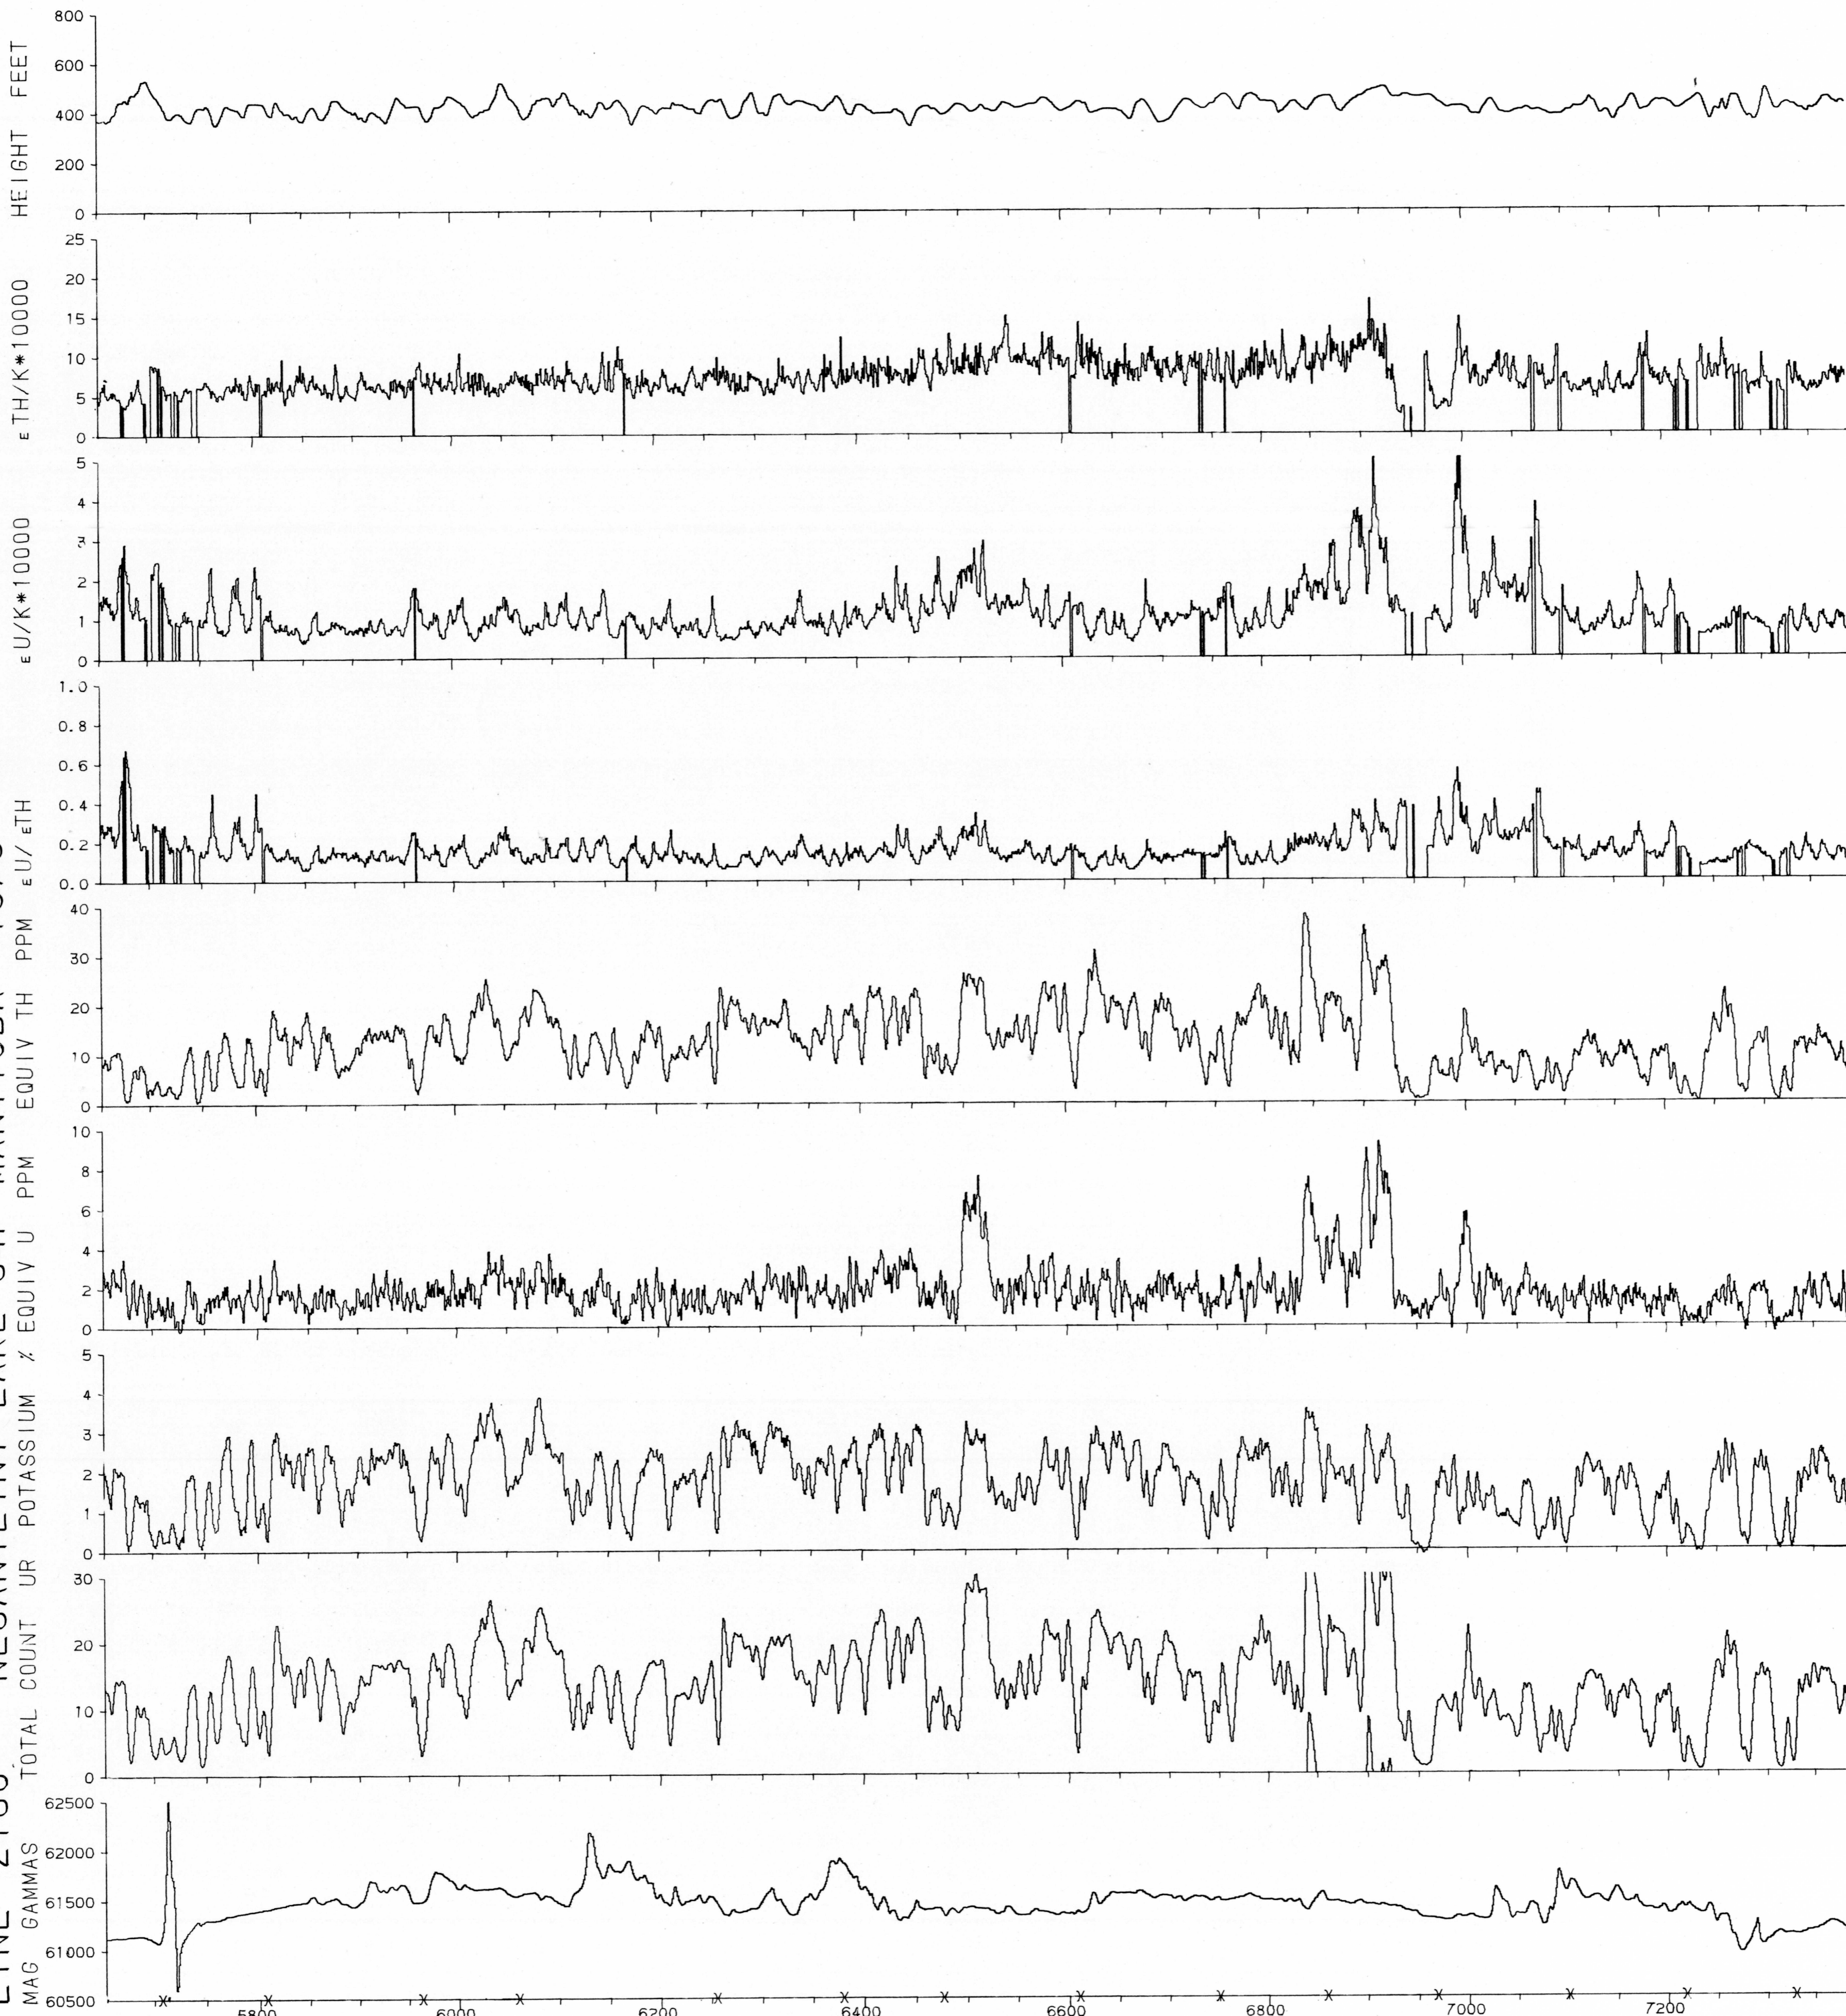

LINE 2160 NEJANILINI LAKE 64P MANITOBA 1976

X = PICKED FIDUCIAL

HORIZONTAL SCALE 1:250,000

GEOPHYSICAL MAP NO. 36664

This map has been reprinted from a scanned version of the original map. Reproduction par numérisation d'une carte sur papier.