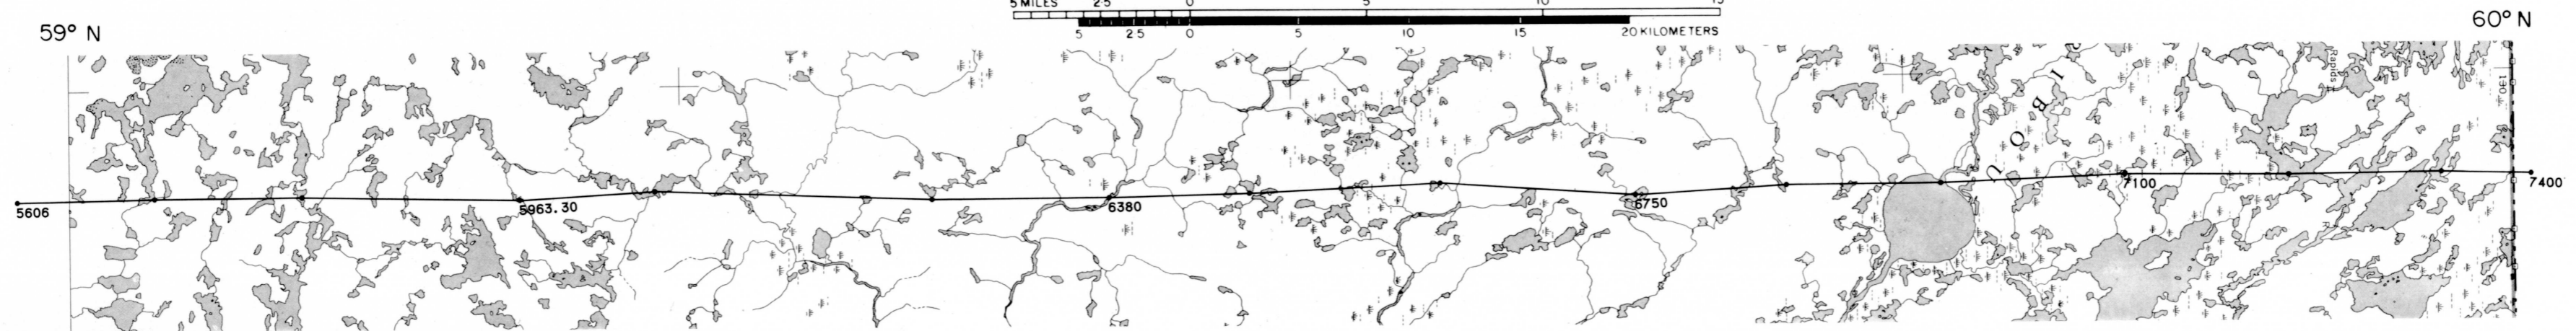

LINE 2160 NEJANILINI LAKE 64P MANITOBA 1976

X = PICKED FIDUCIAL

HORIZONTAL SCALE 1:250,000

GEOPHYSICAL MAP NO. 36664

This map has been reprinted from a scanned version of the original map. Reproduction par numérisation d'une carte sur papier.