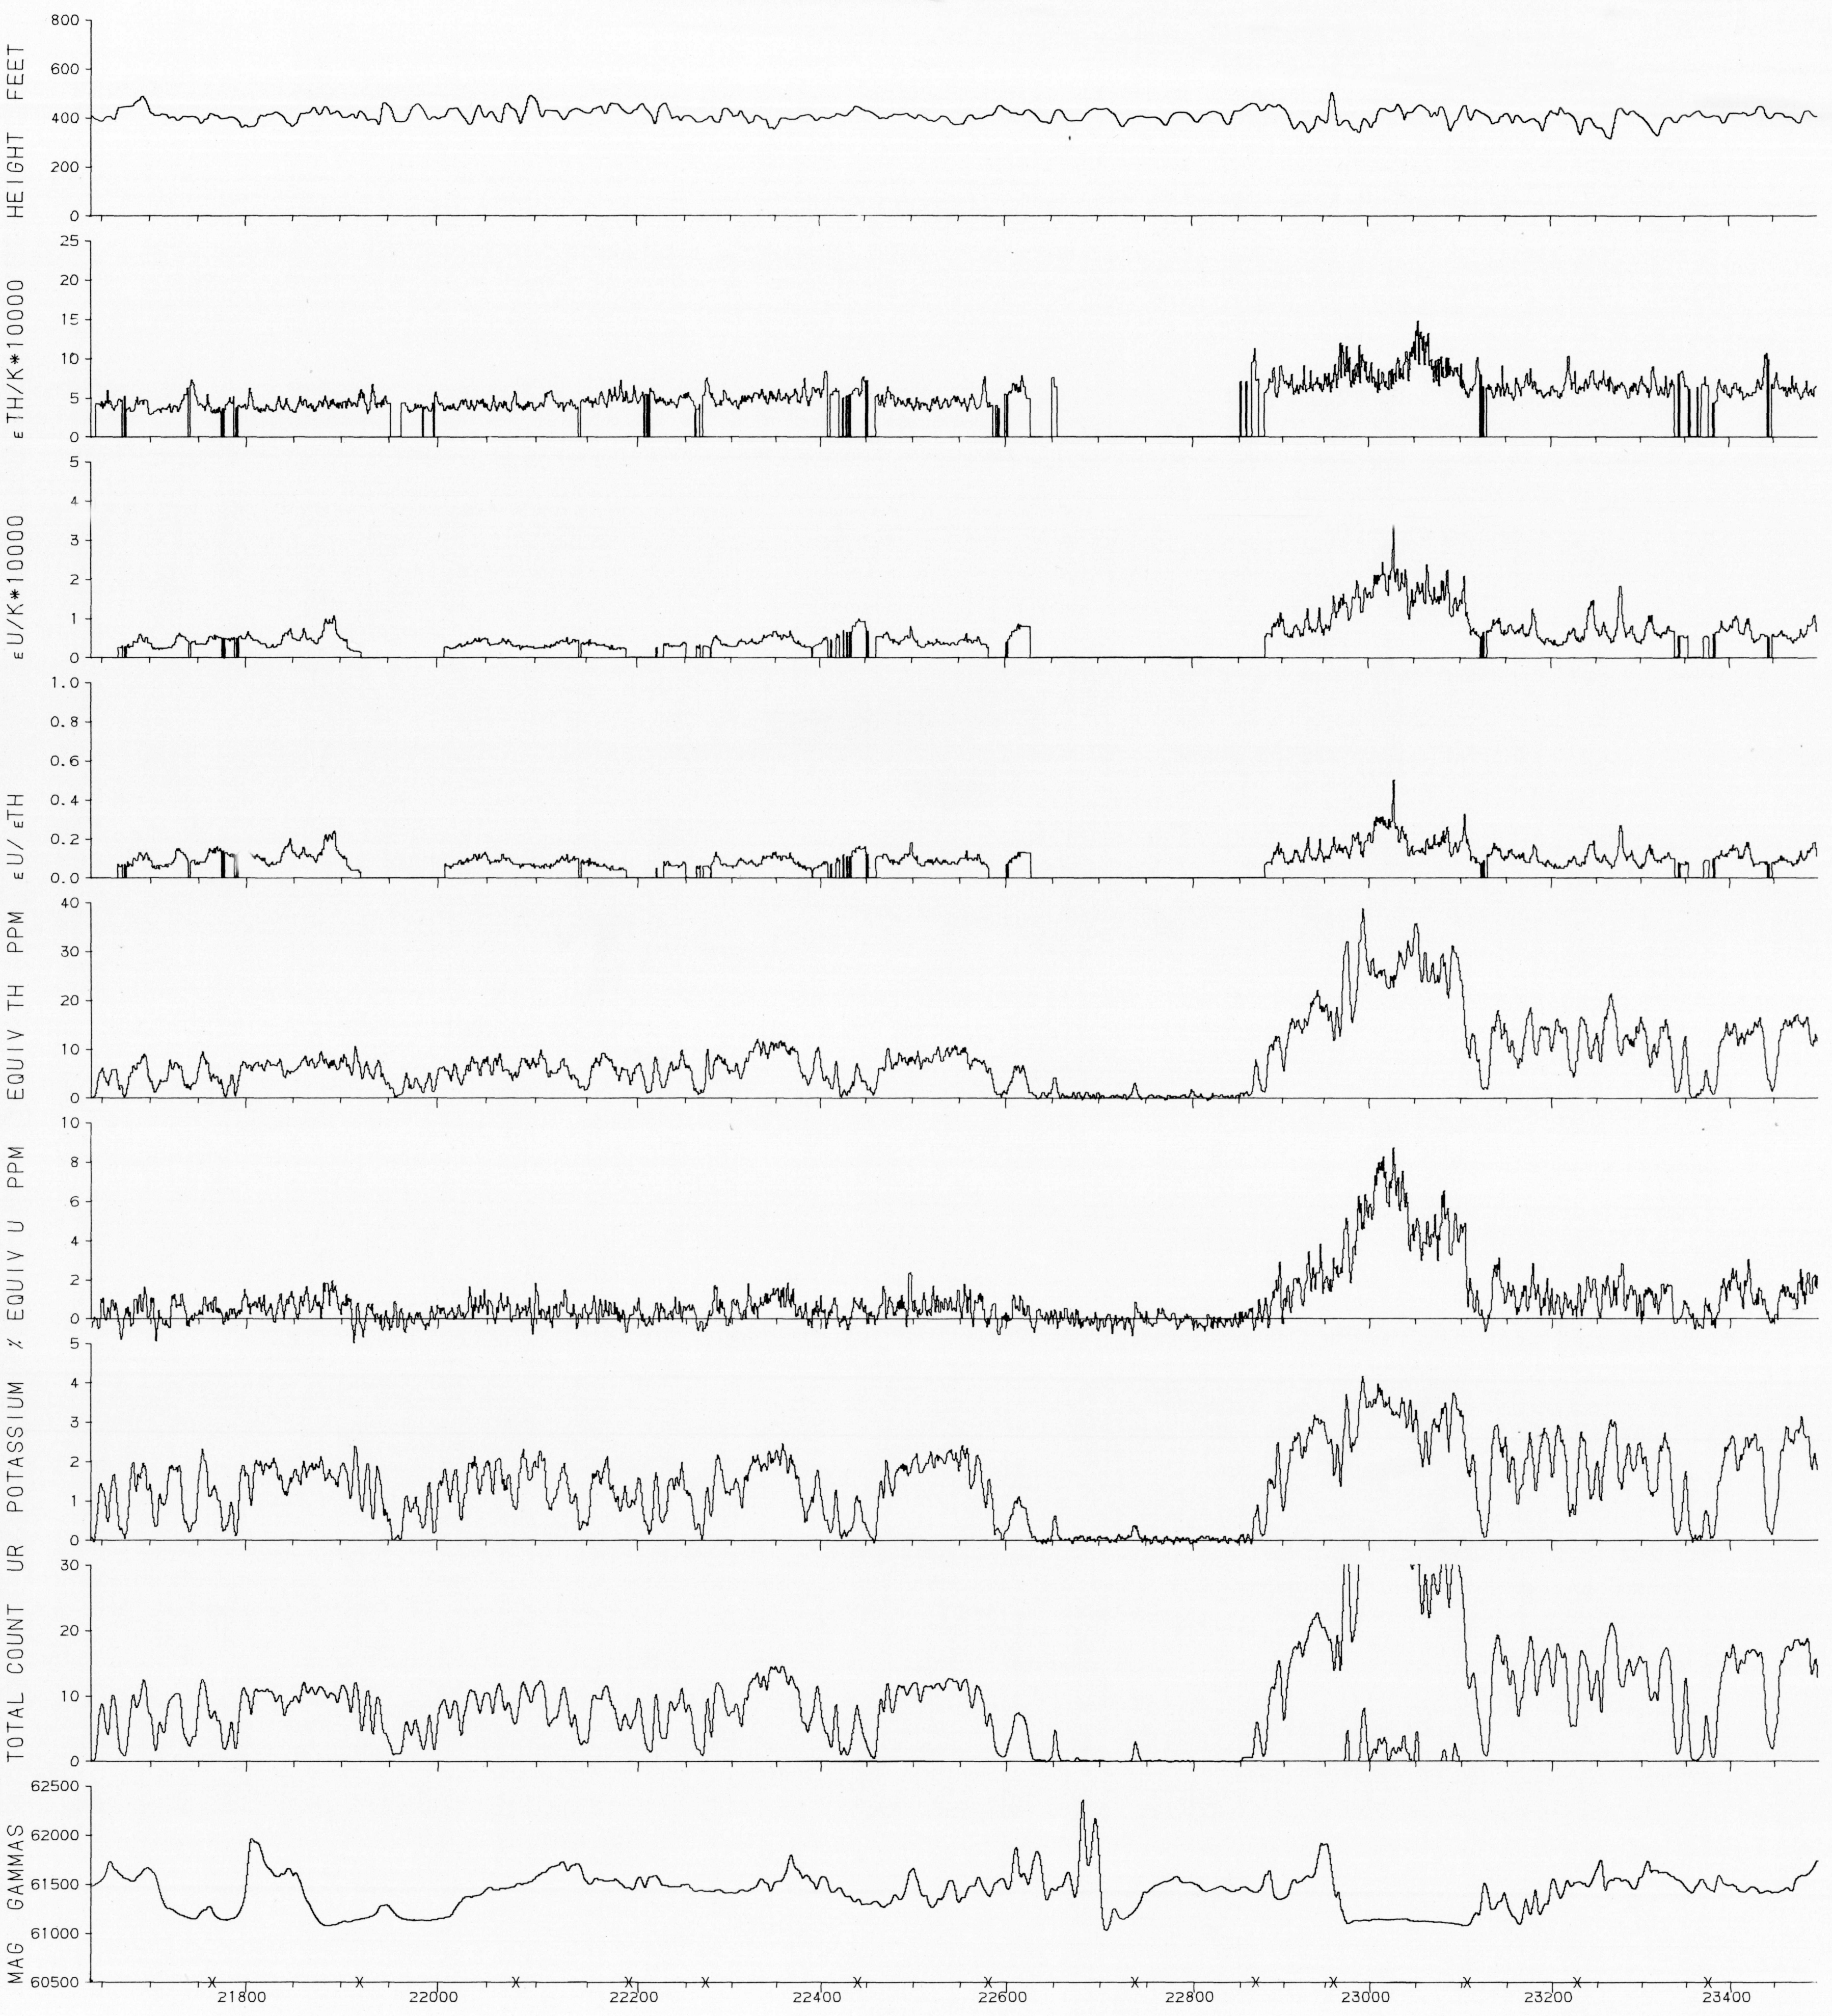

LINE 2040 NEJANILINI LAKE 64P MANITOBA 1976

X = PICKED FIDUCIAL

HORIZONTAL SCALE 1:250,000

GEOPHYSICAL MAP NO. 36664

This map has been reprinted from a scanned version of the original map. Reproduction par numérisation d'une carte sur papier.