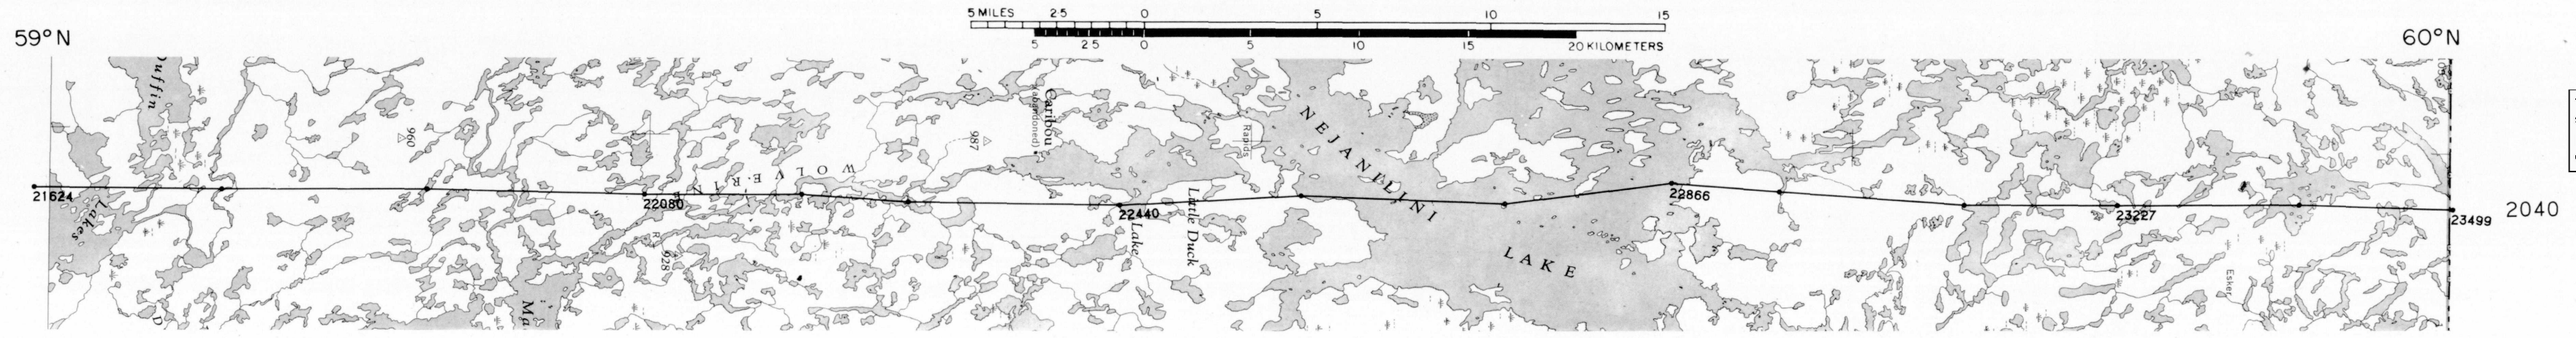

LINE 2040 NEJANILINI LAKE 64P MANITOBA 1976

X = PICKED FIDUCIAL

HORIZONTAL SCALE 1:250,000

GEOPHYSICAL MAP NO. 36664

This map has been reprinted from a scanned version of the original map. Reproduction par numérisation d'une carte sur papier.