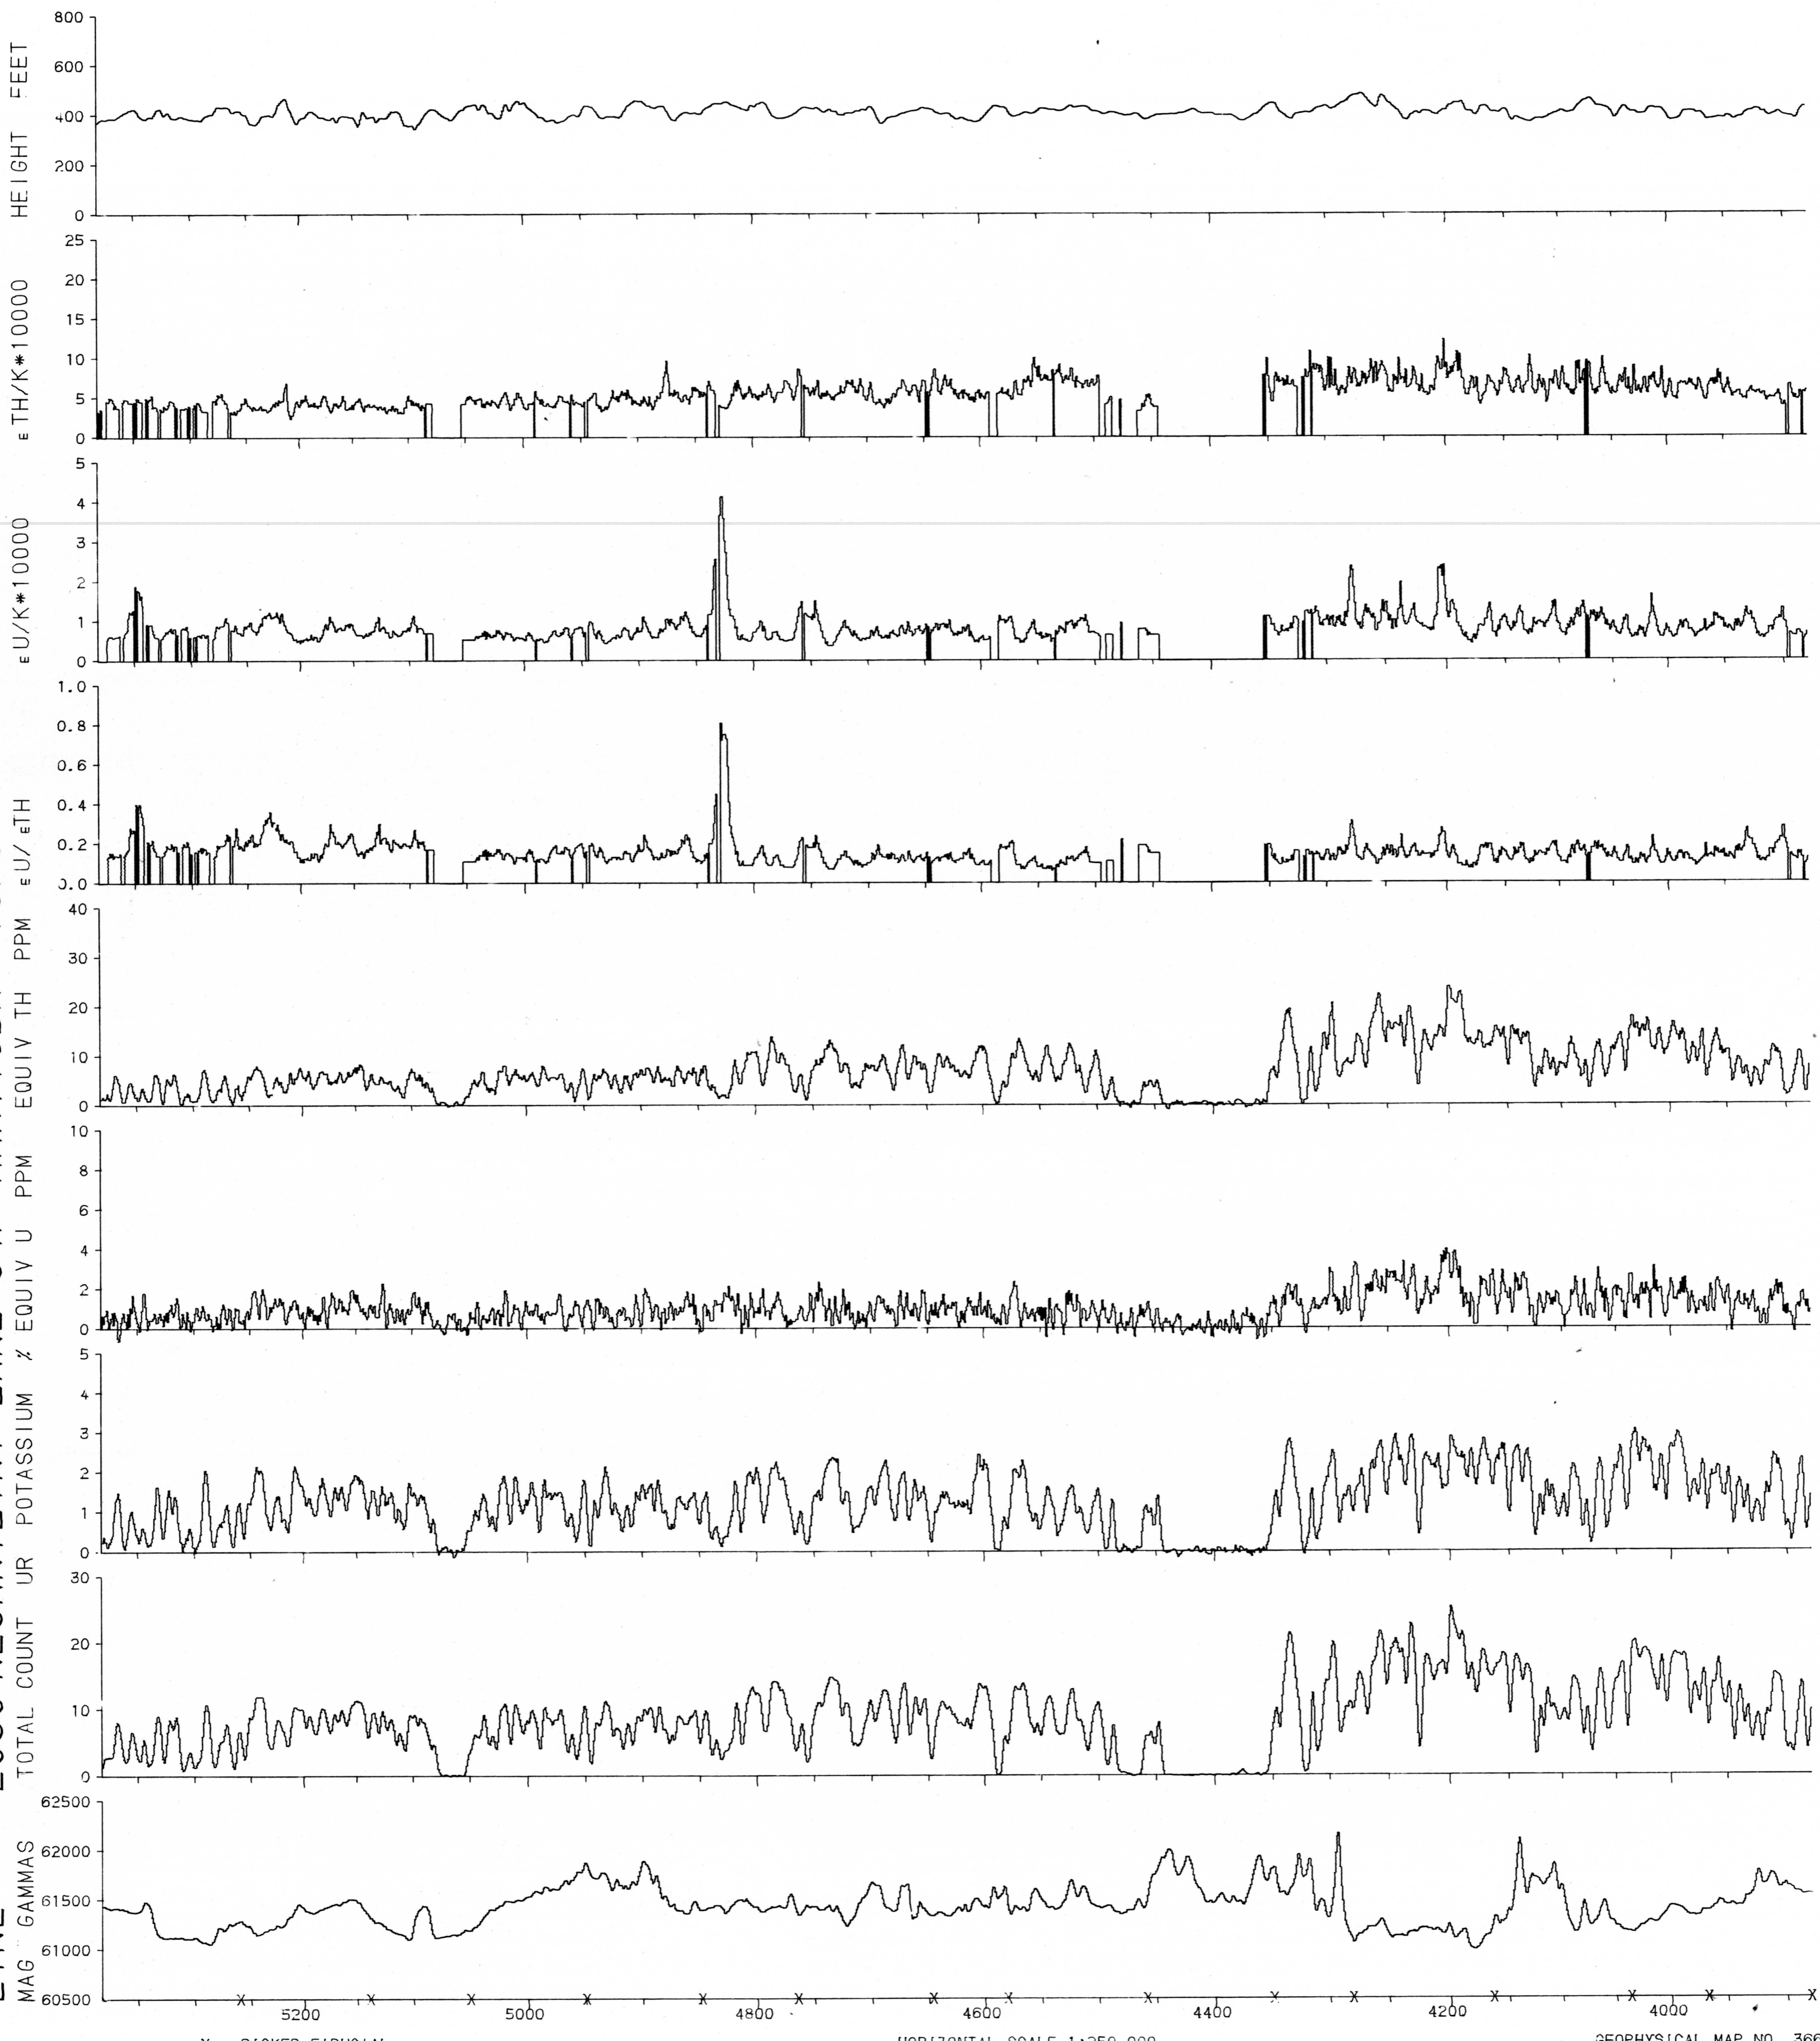

LINE 2050 NEJANILINI LAKE 64P MANITOBA 1976

HORIZONTAL SCALE 1:250,000

GEOPHYSICAL MAP NO. 36664

This map has been reprinted from a scanned version of the original map. Reproduction par numérisation d'une carte sur papier.