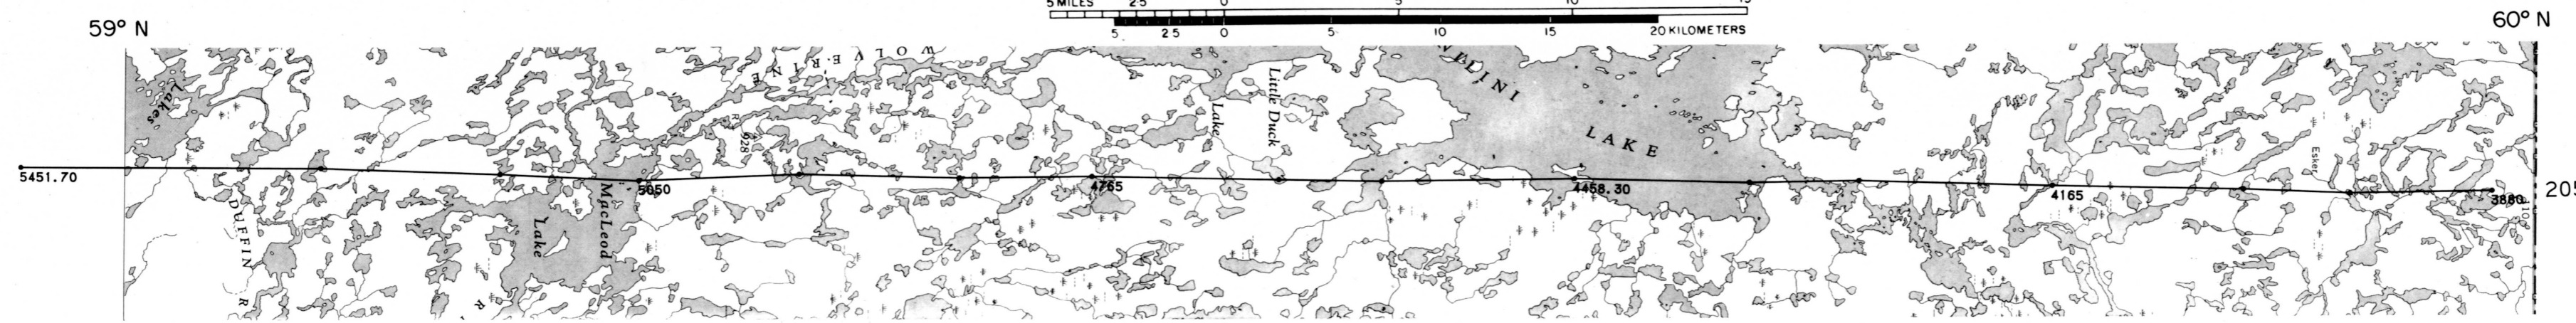

LINE 2050 NEJANILINI LAKE 64P MANITOBA 1976

HORIZONTAL SCALE 1:250,000

GEOPHYSICAL MAP NO. 36664

This map has been reprinted from a scanned version of the original map. Reproduction par numérisation d'une carte sur papier.