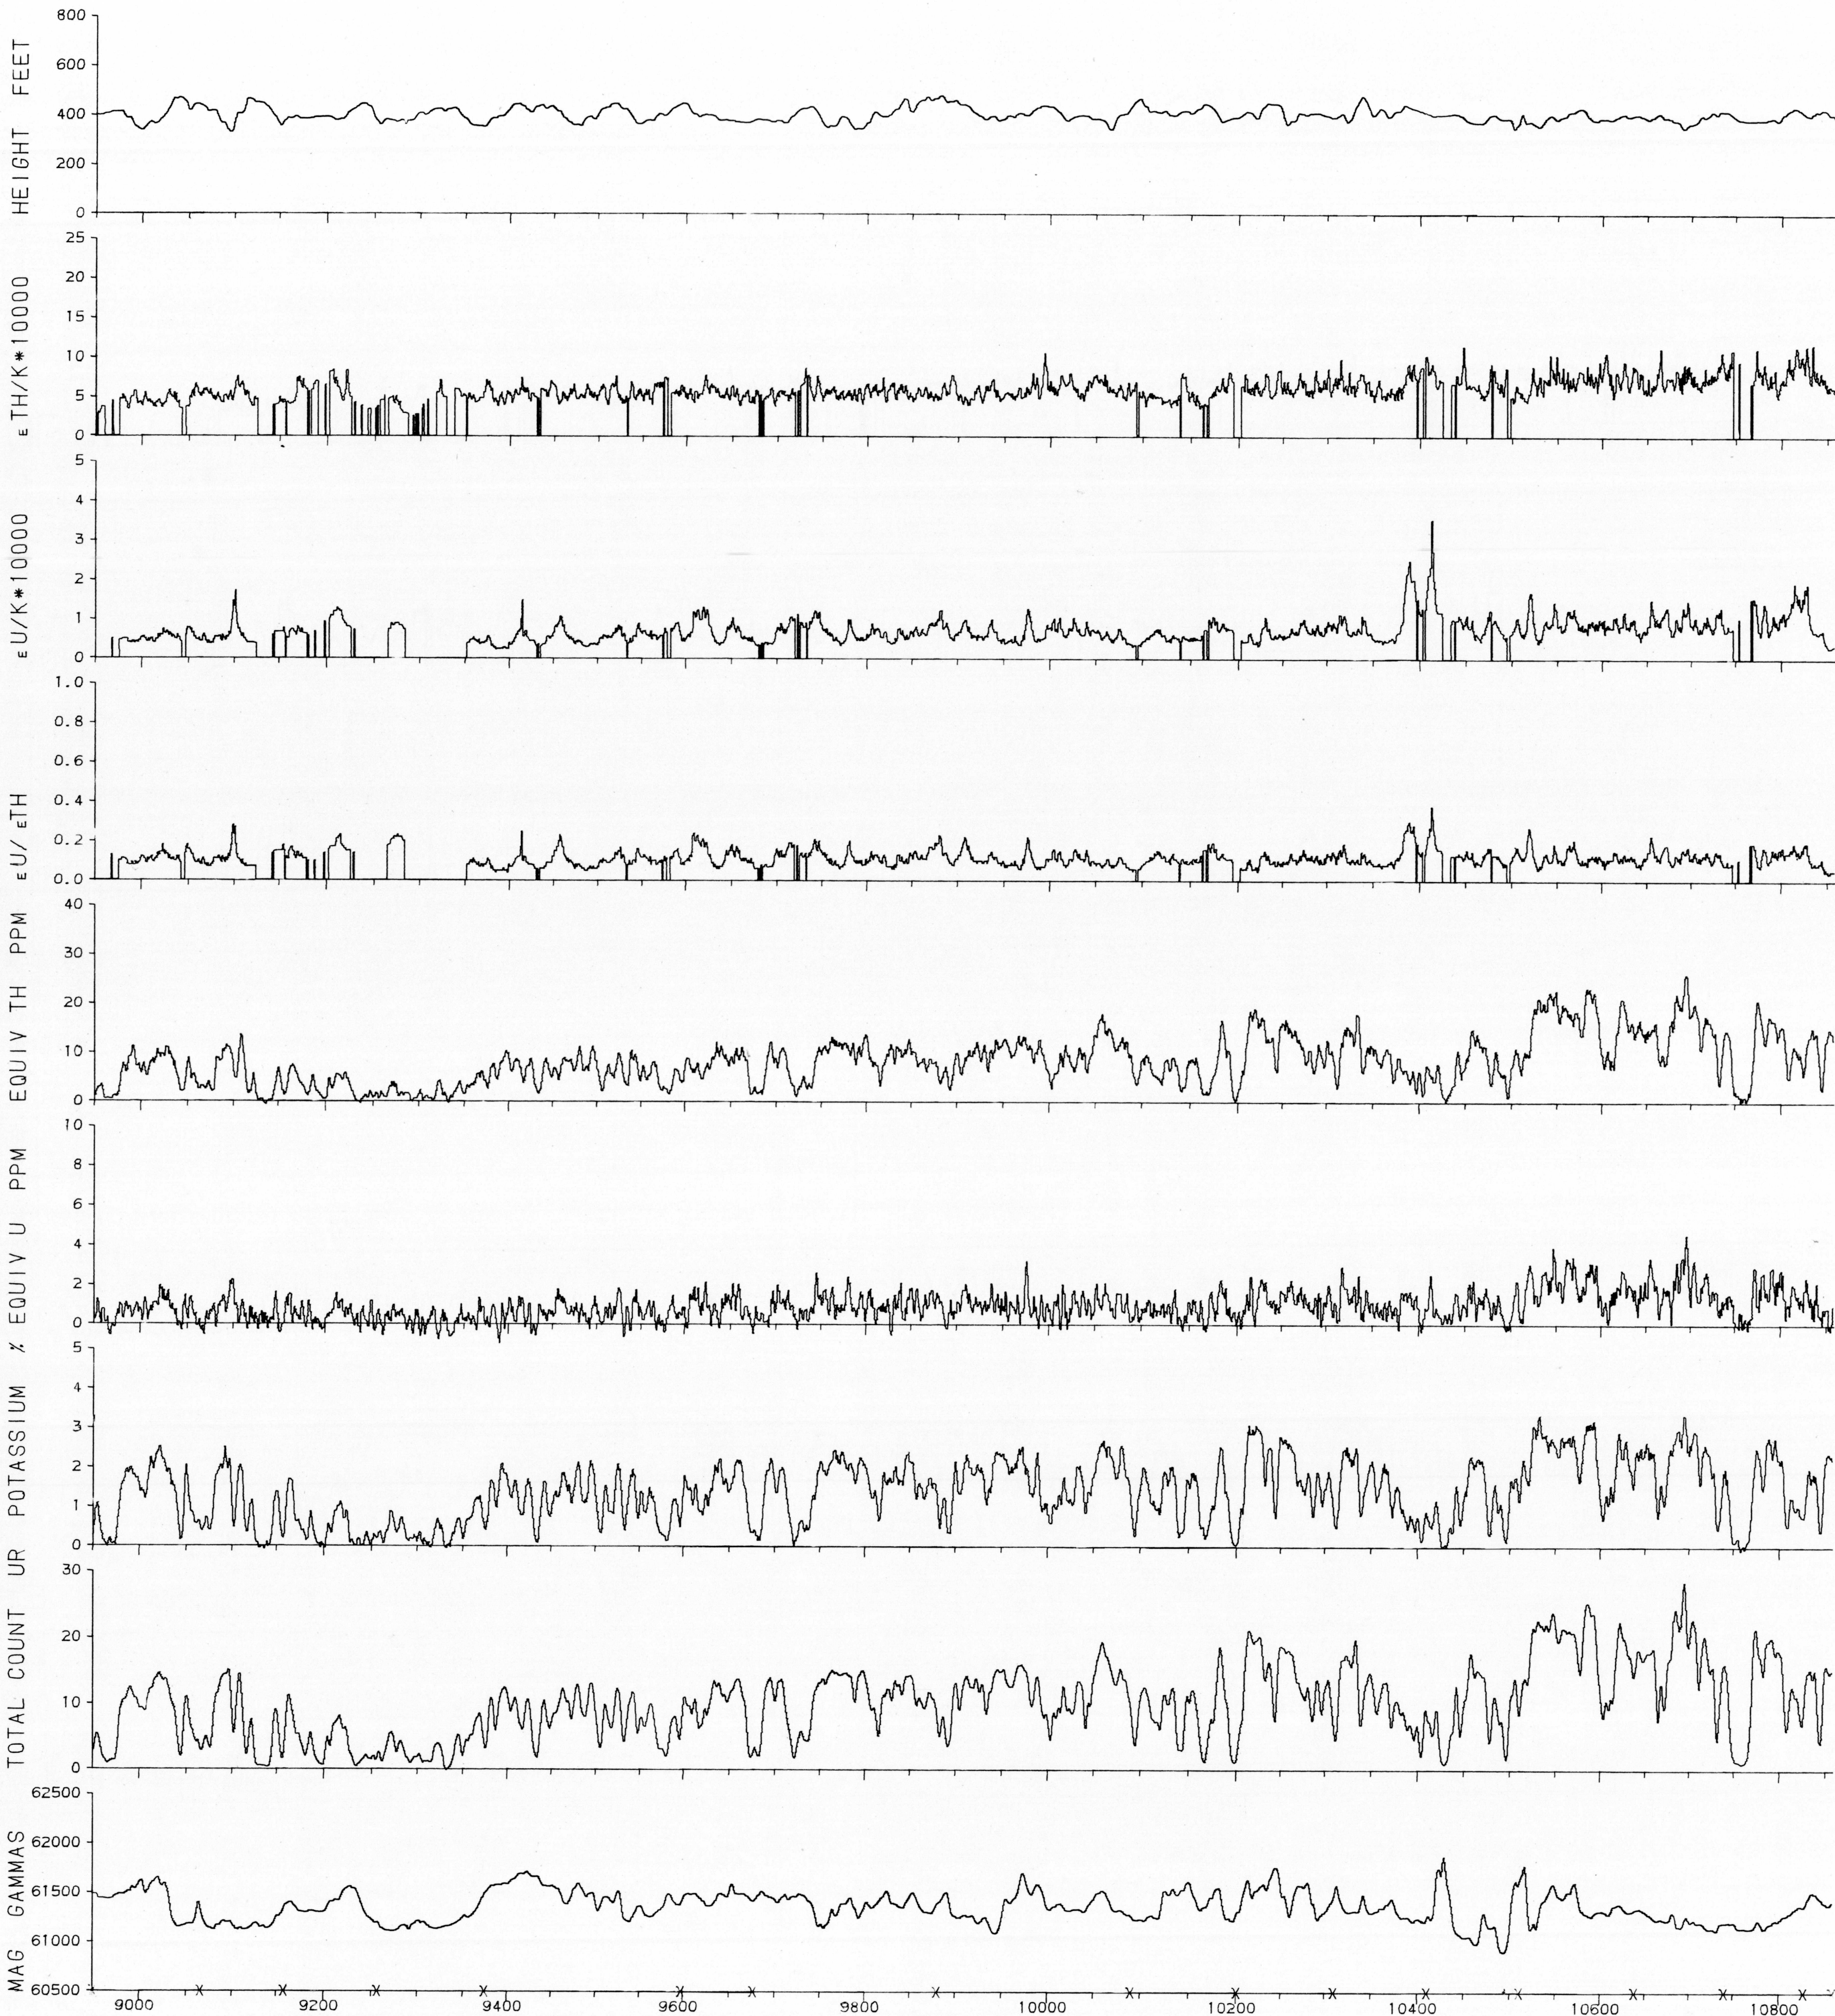

LINE 2060 NEJANILINI LAKE 64P MANITOBA 1976

X = PICKED FIDUCIAL

HORIZONTAL SCALE 1:250,000

GEOPHYSICAL MAP NO. 36664

This map has been reprinted from a scanned version of the original map. Reproduction par numérisation d'une carte sur papier.