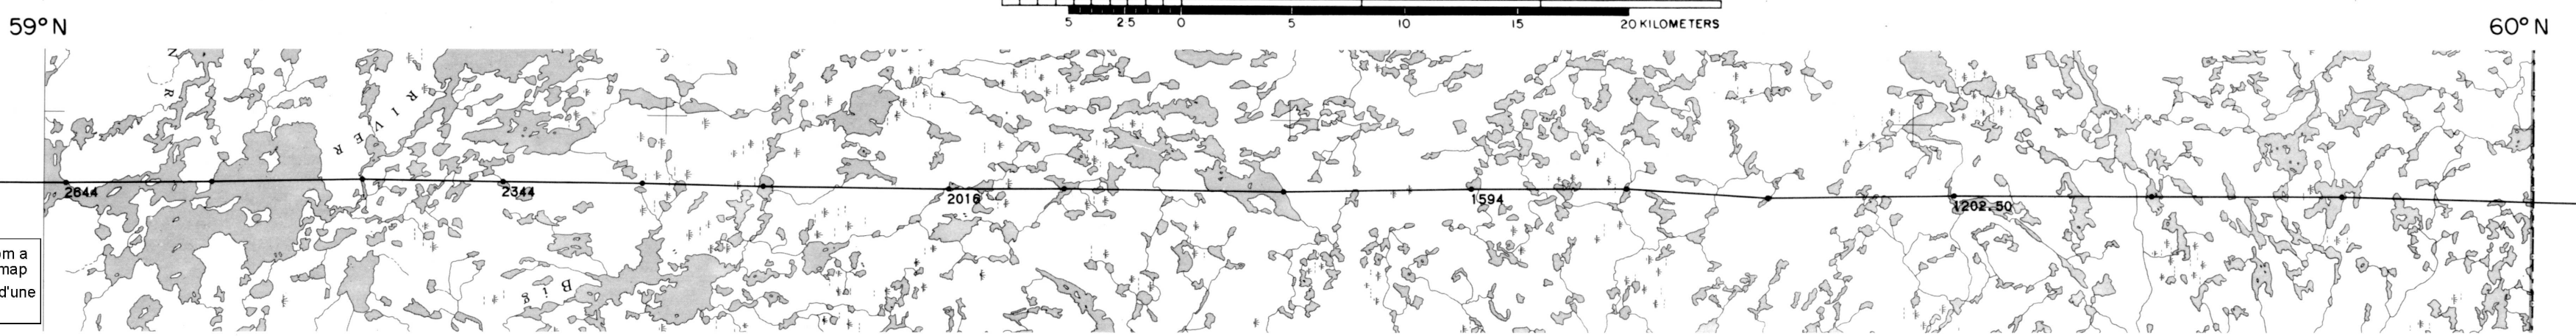

LINE 2070 NEJANILINI LAKE 64P MANITOBA 1976

X = PICKED FIDUCIAL

HORIZONTAL SCALE 1:250,000

GEOPHYSICAL MAP NO. 36664

This map has been reprinted from a scanned version of the original map. Reproduction par numérisation d'une carte sur papier.