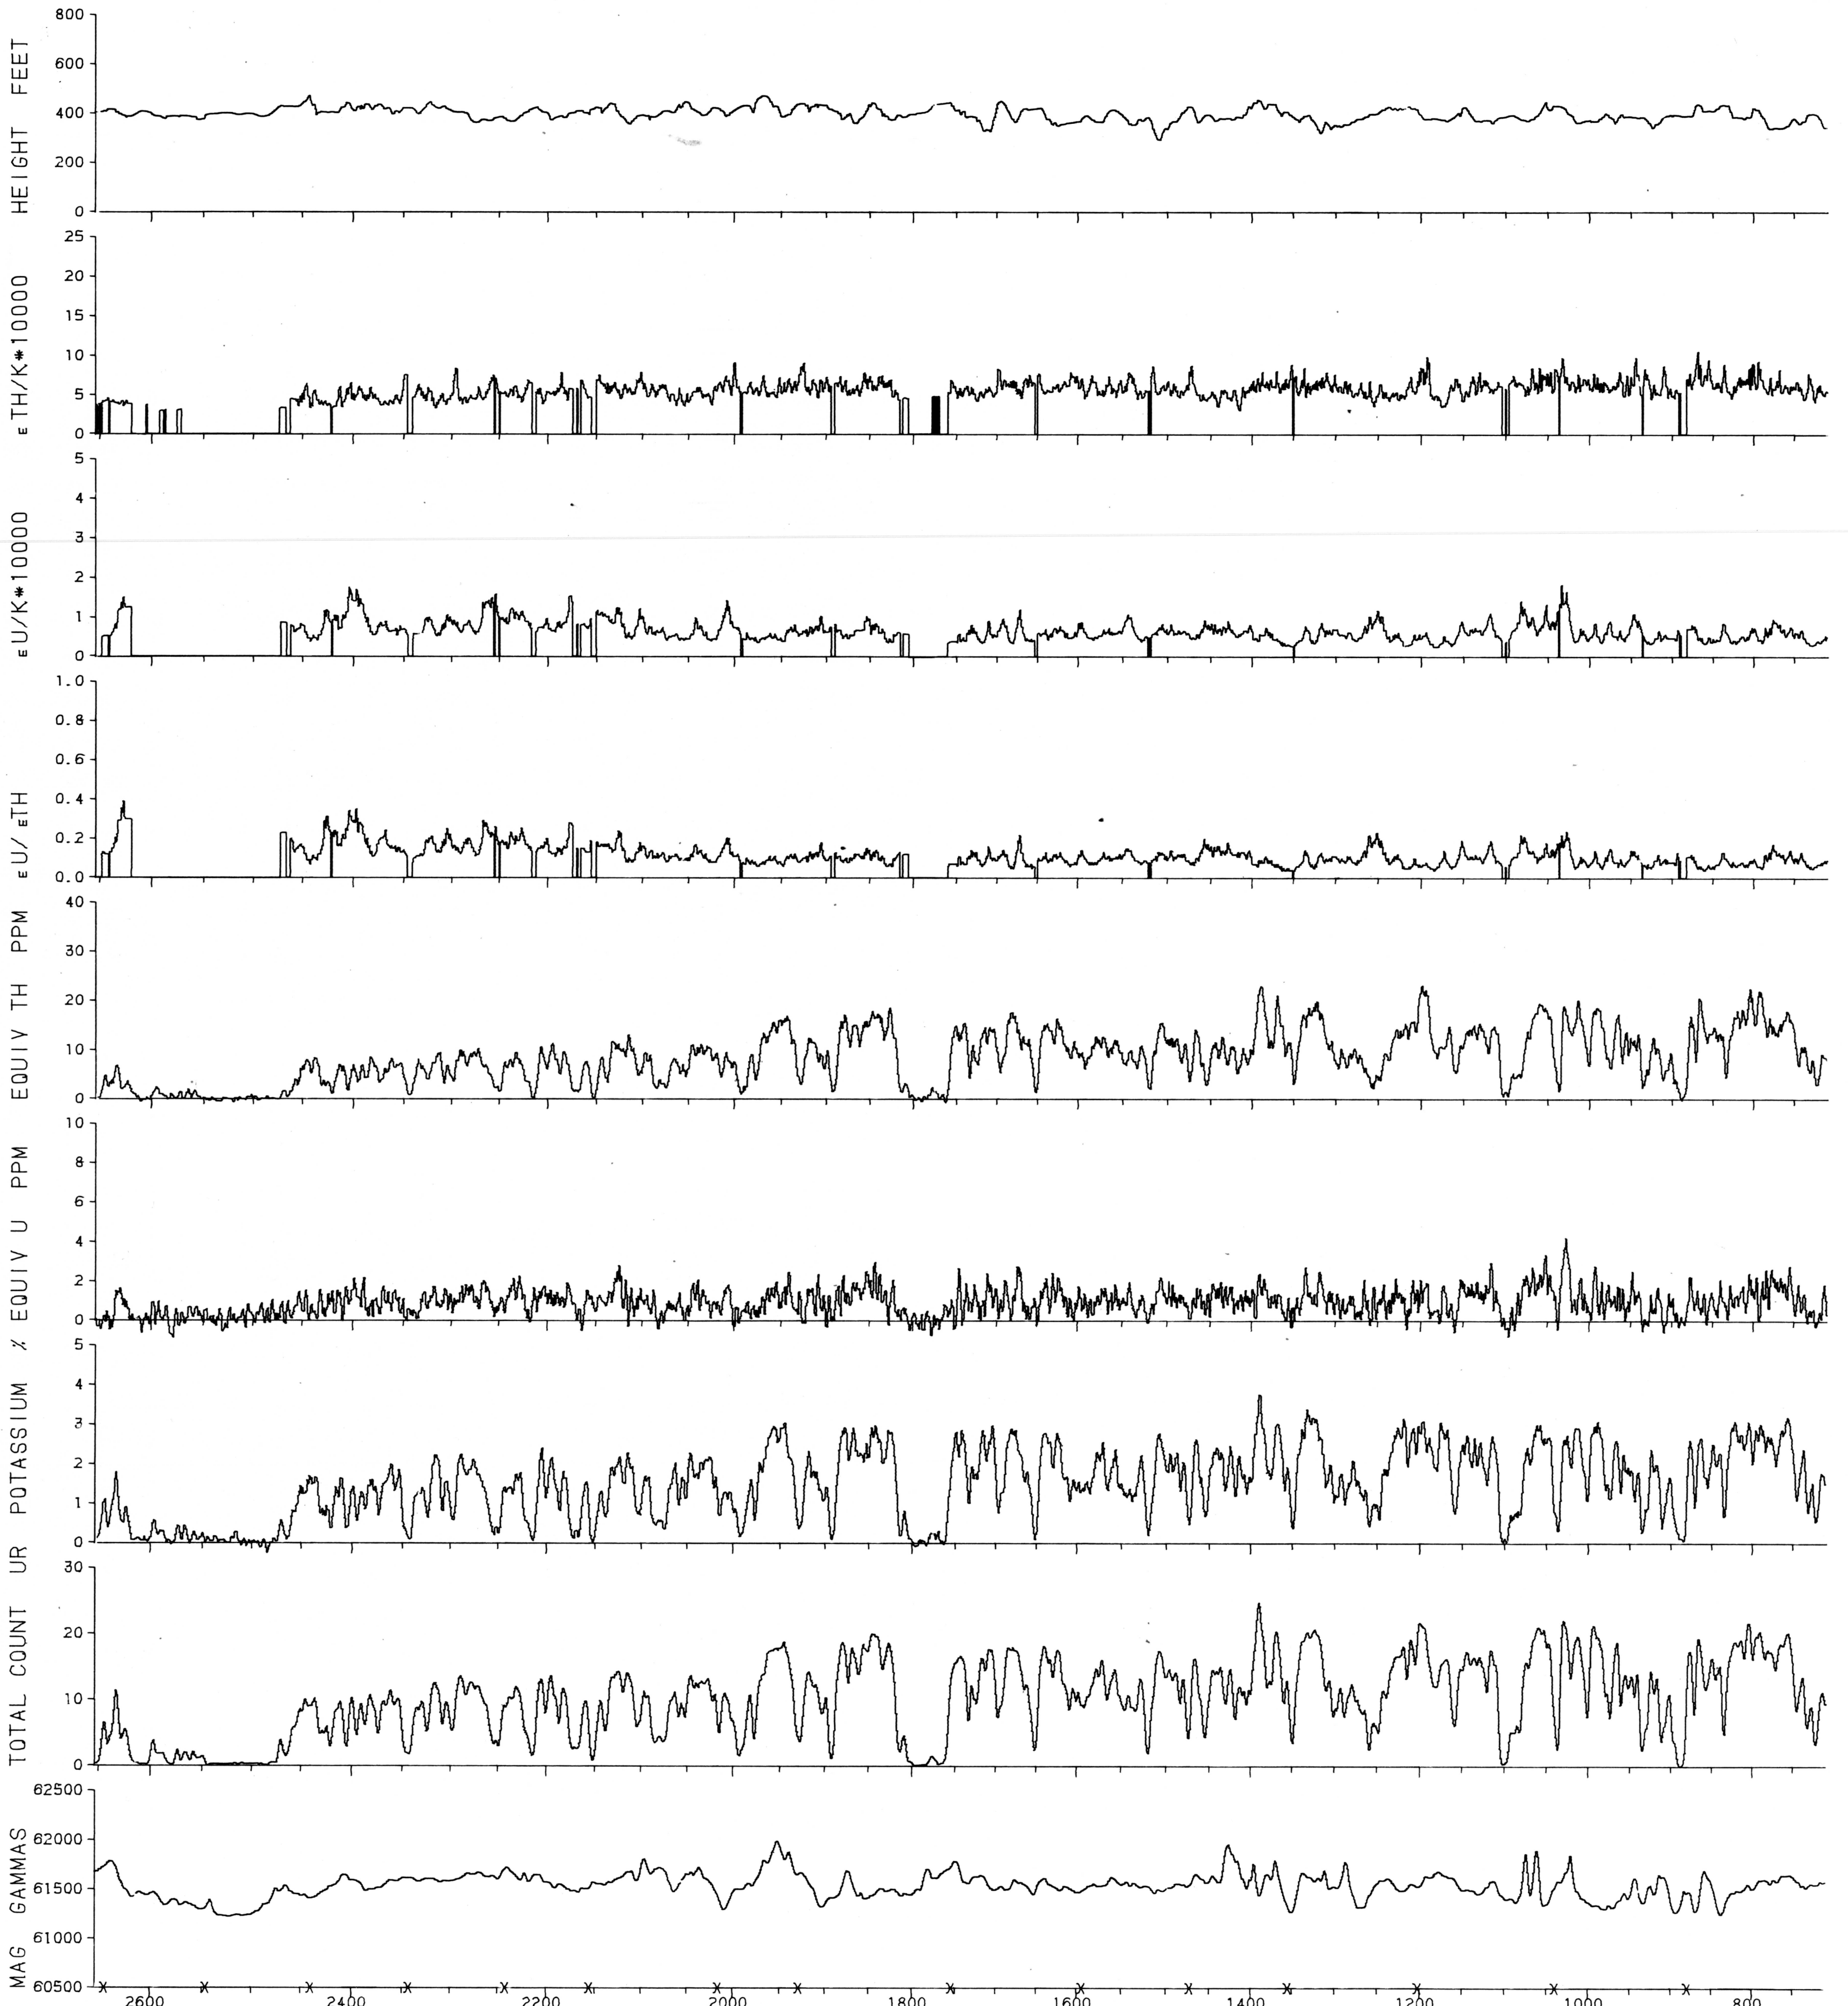

LINE 2070 NEJANILINI LAKE 64P MANITOBA 1976

X = PICKED FIDUCIAL

HORIZONTAL SCALE 1:250,000

GEOPHYSICAL MAP NO. 36664

This map has been reprinted from a scanned version of the original map. Reproduction par numérisation d'une carte sur papier.