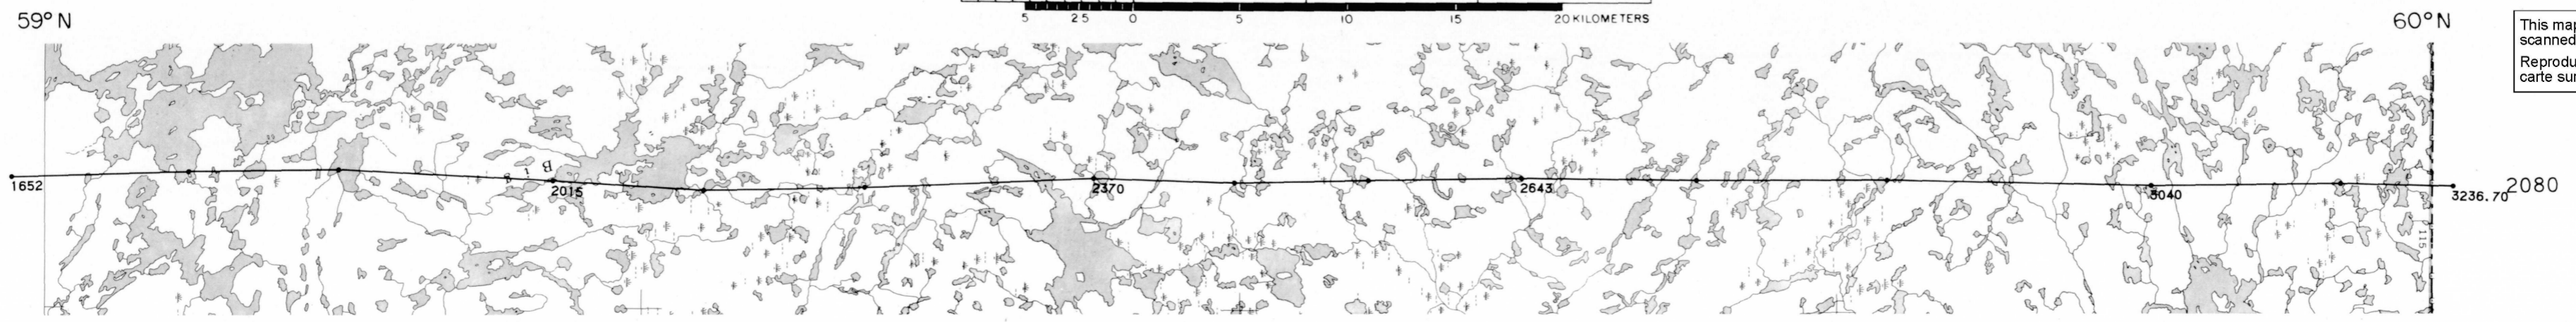

LINE 2080 NEJANILINI LAKE 64P MANITOBA 1976

X = PICKED FIDUCIAL

HORIZONTAL SCALE 1:250,000

GEOPHYSICAL MAP NO. 36664

This map has been reprinted from a scanned version of the original map. Reproduction par numérisation d'une carte sur papier.