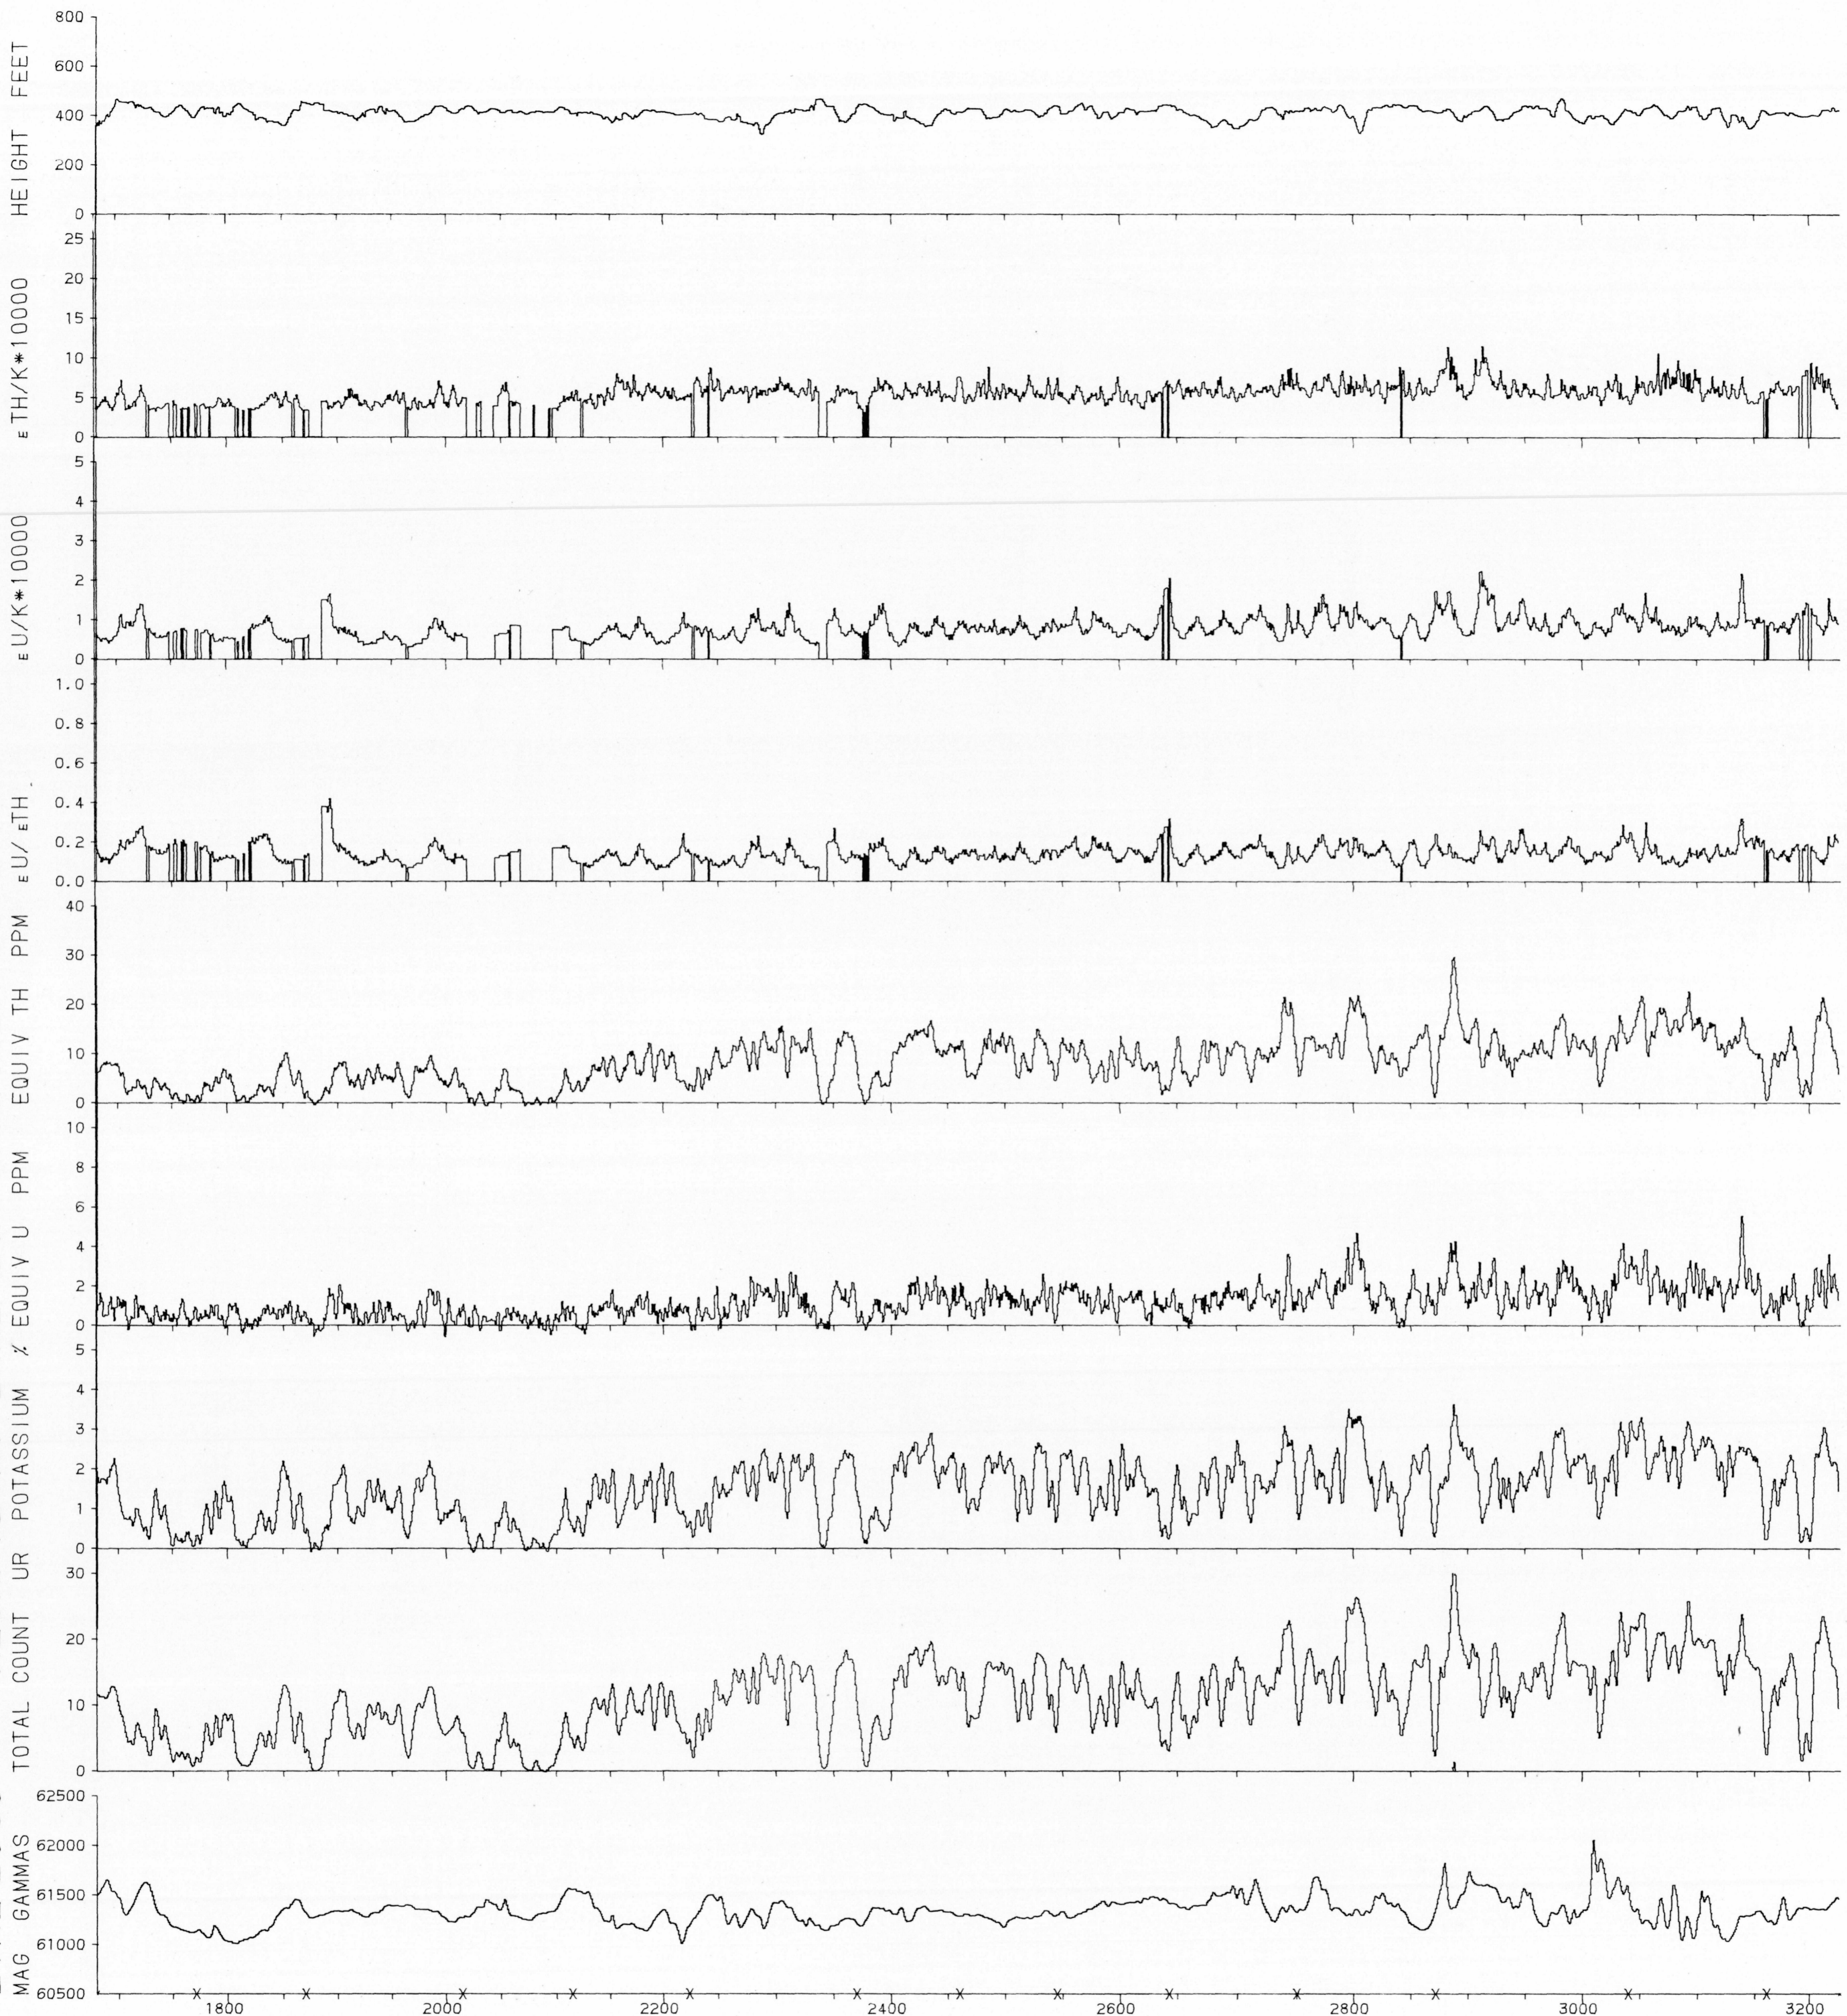

LINE 2080 NEJANILINI LAKE 64P MANITOBA 1976

X = PICKED FIDUCIAL

HORIZONTAL SCALE 1:250,000

GEOPHYSICAL MAP NO. 36664

This map has been reprinted from a scanned version of the original map. Reproduction par numérisation d'une carte sur papier.