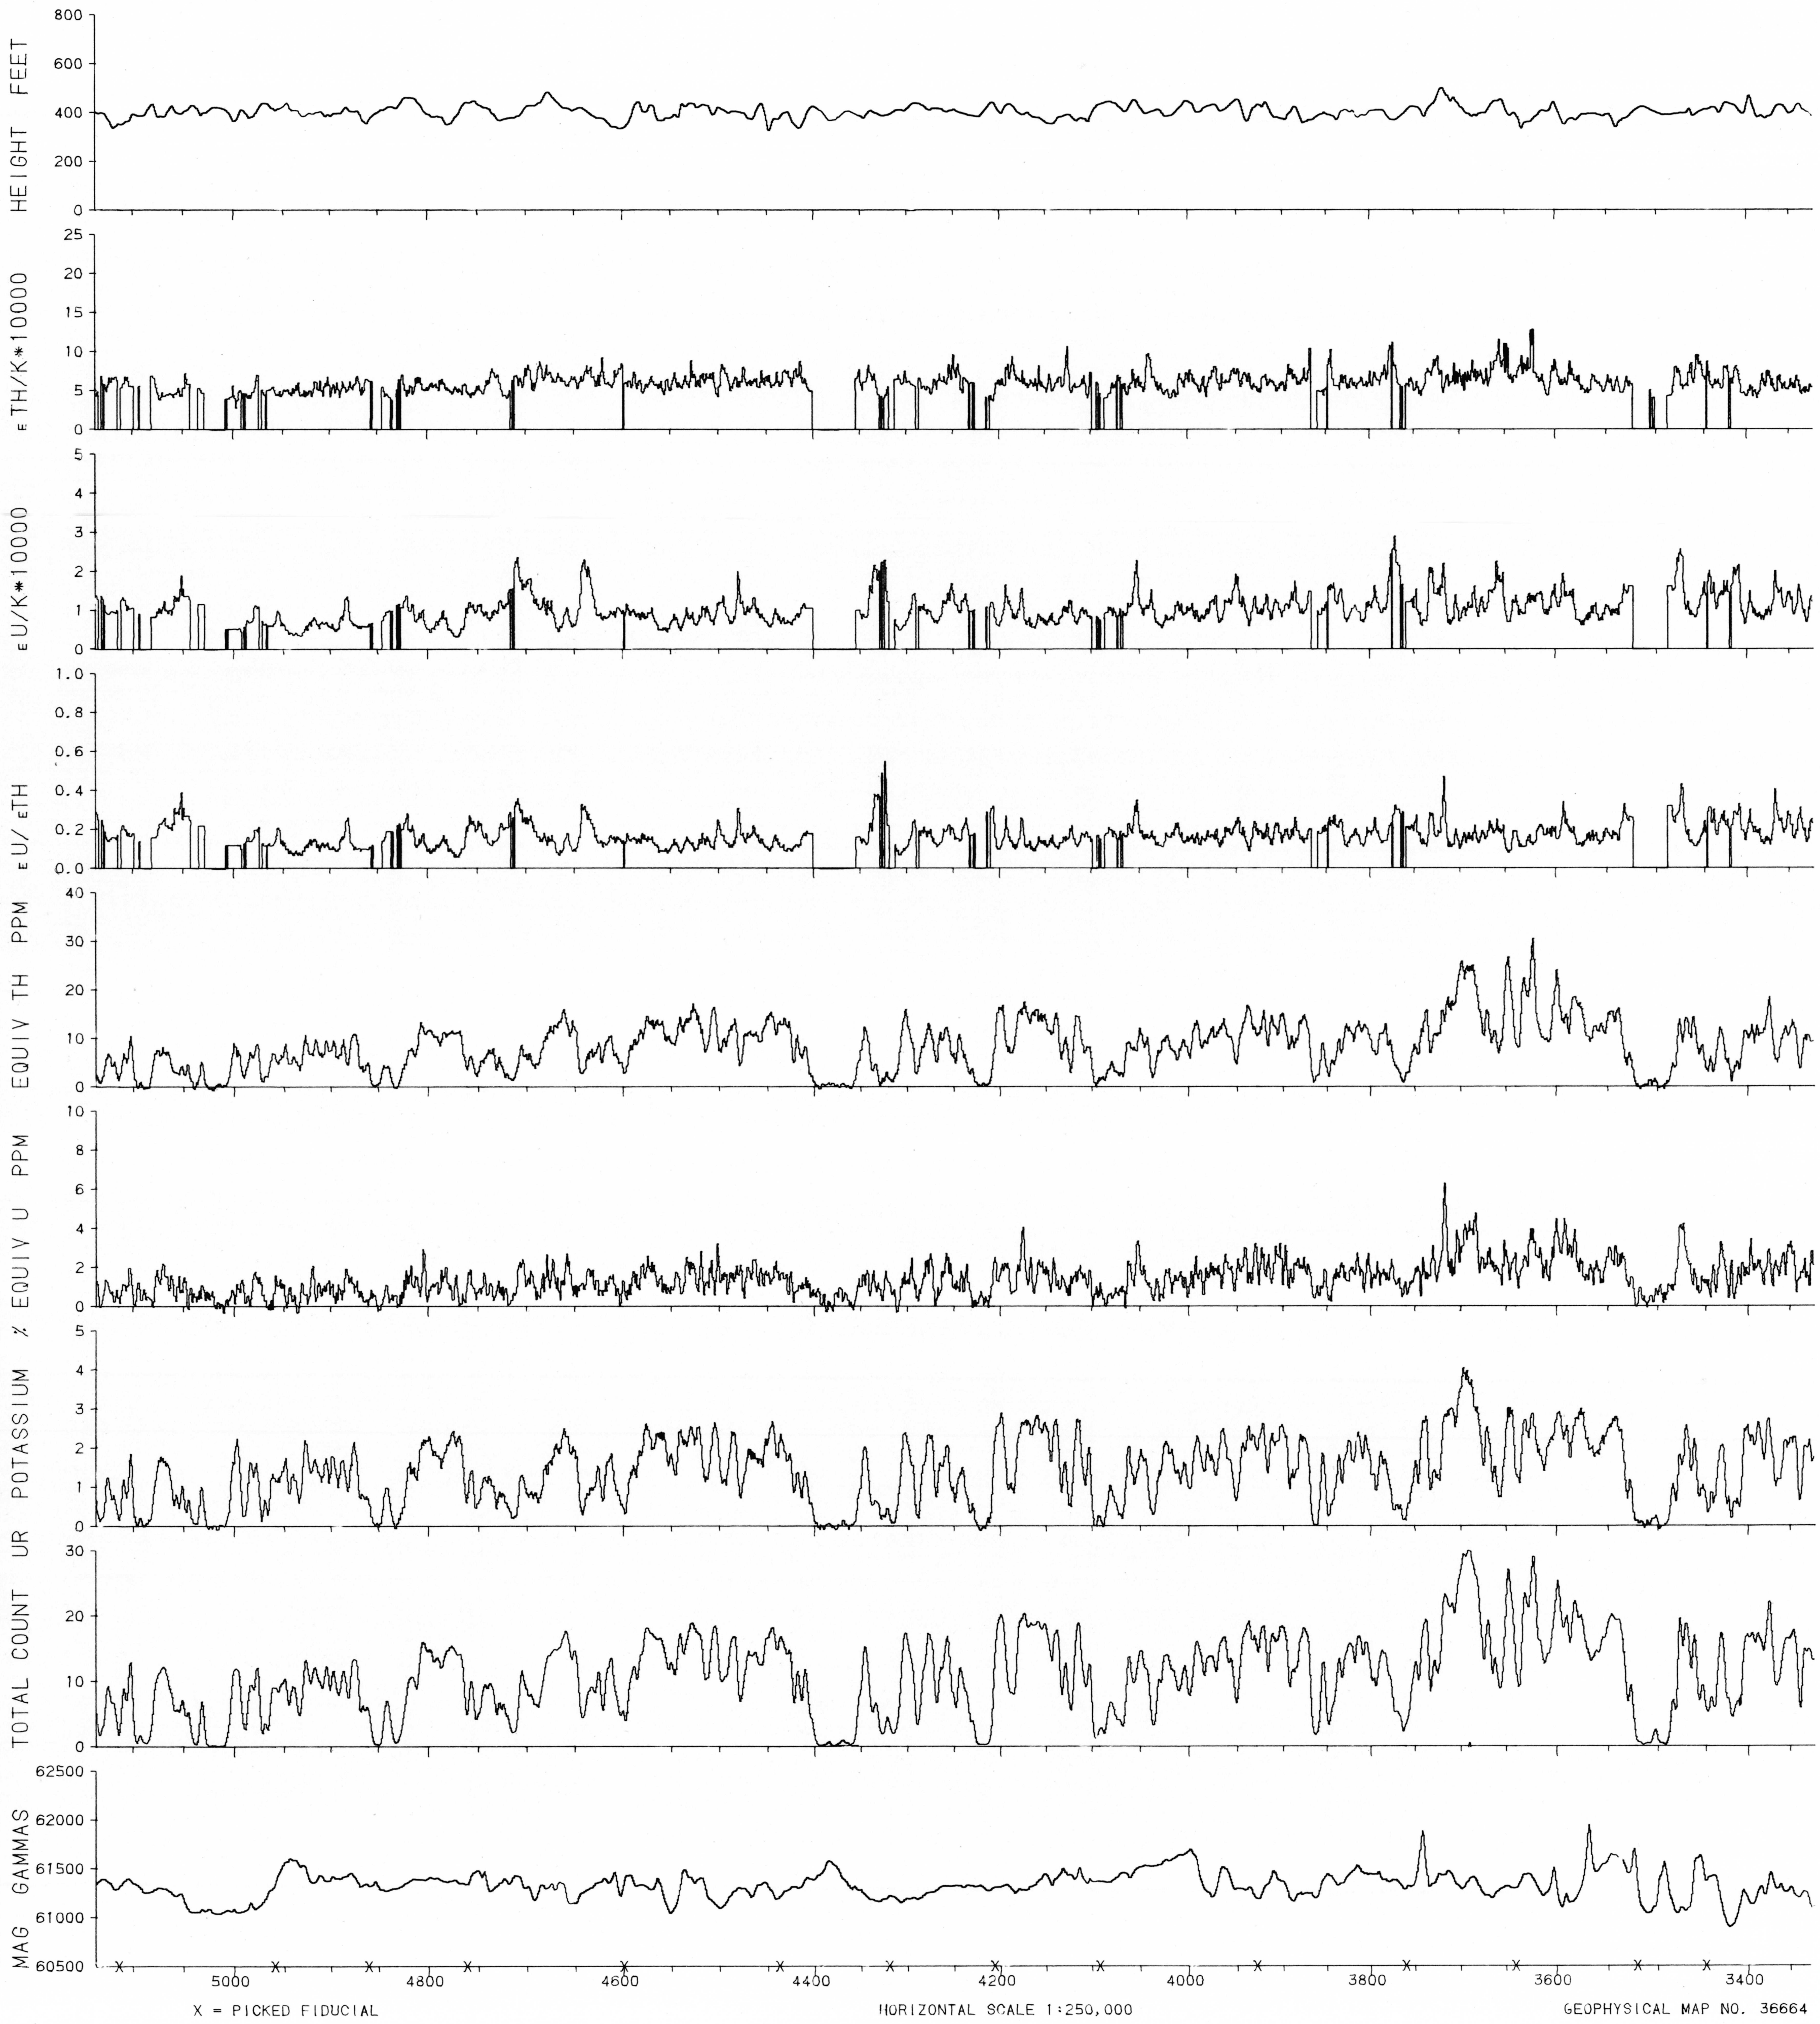

LINE 2090 NEJANILINI LAKE 64P MANITOBA 1976