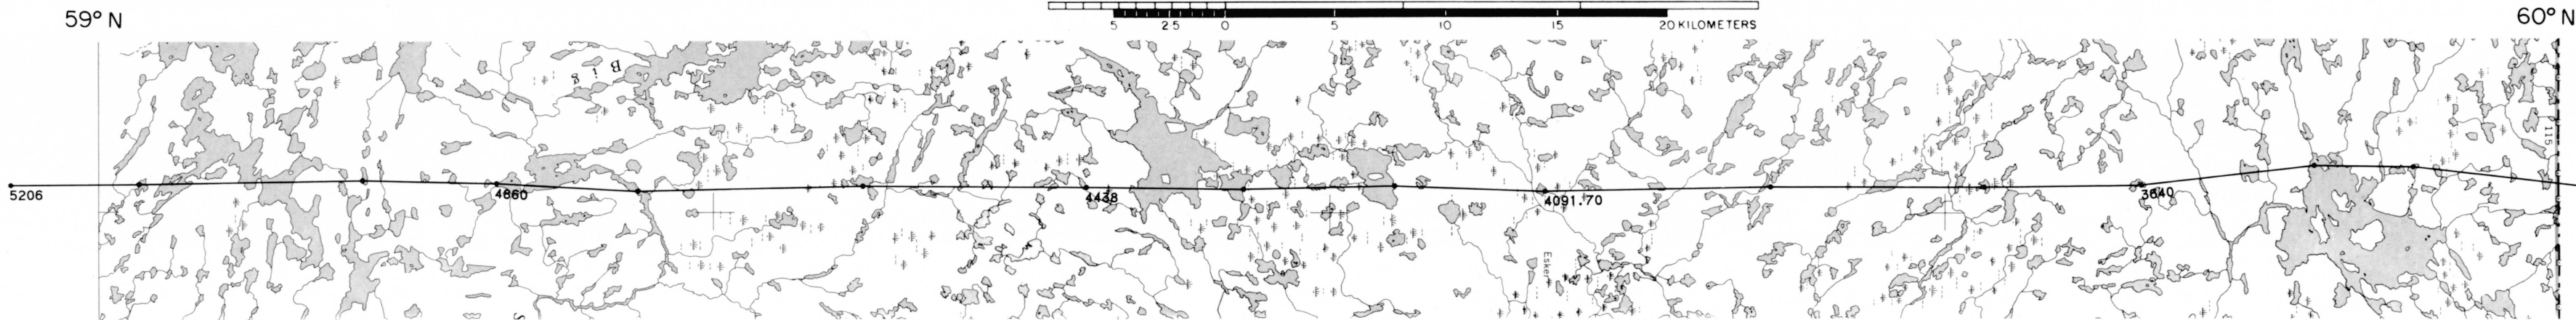

X = PICKED FIDUCIAL

HORIZONTAL SCALE 1:250,000

GEOPHYSICAL MAP NO. 36664