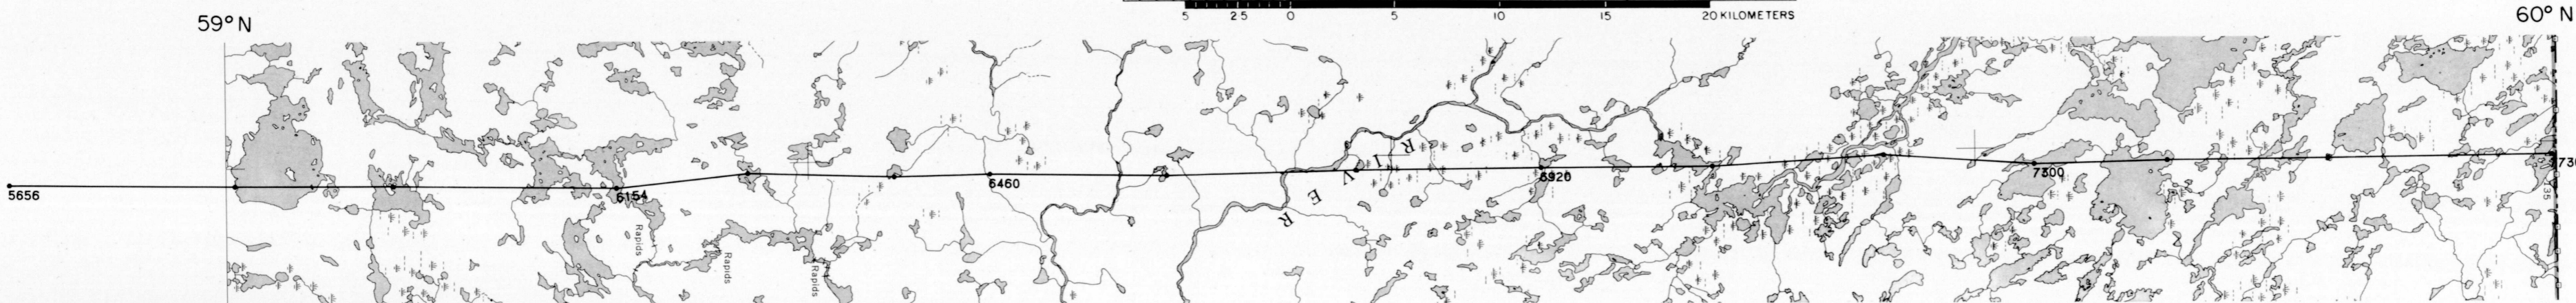

X = PICKED FIDUCIAL

HORIZONTAL SCALE 1:250,000

GEOPHYSICAL MAP NO. 36664