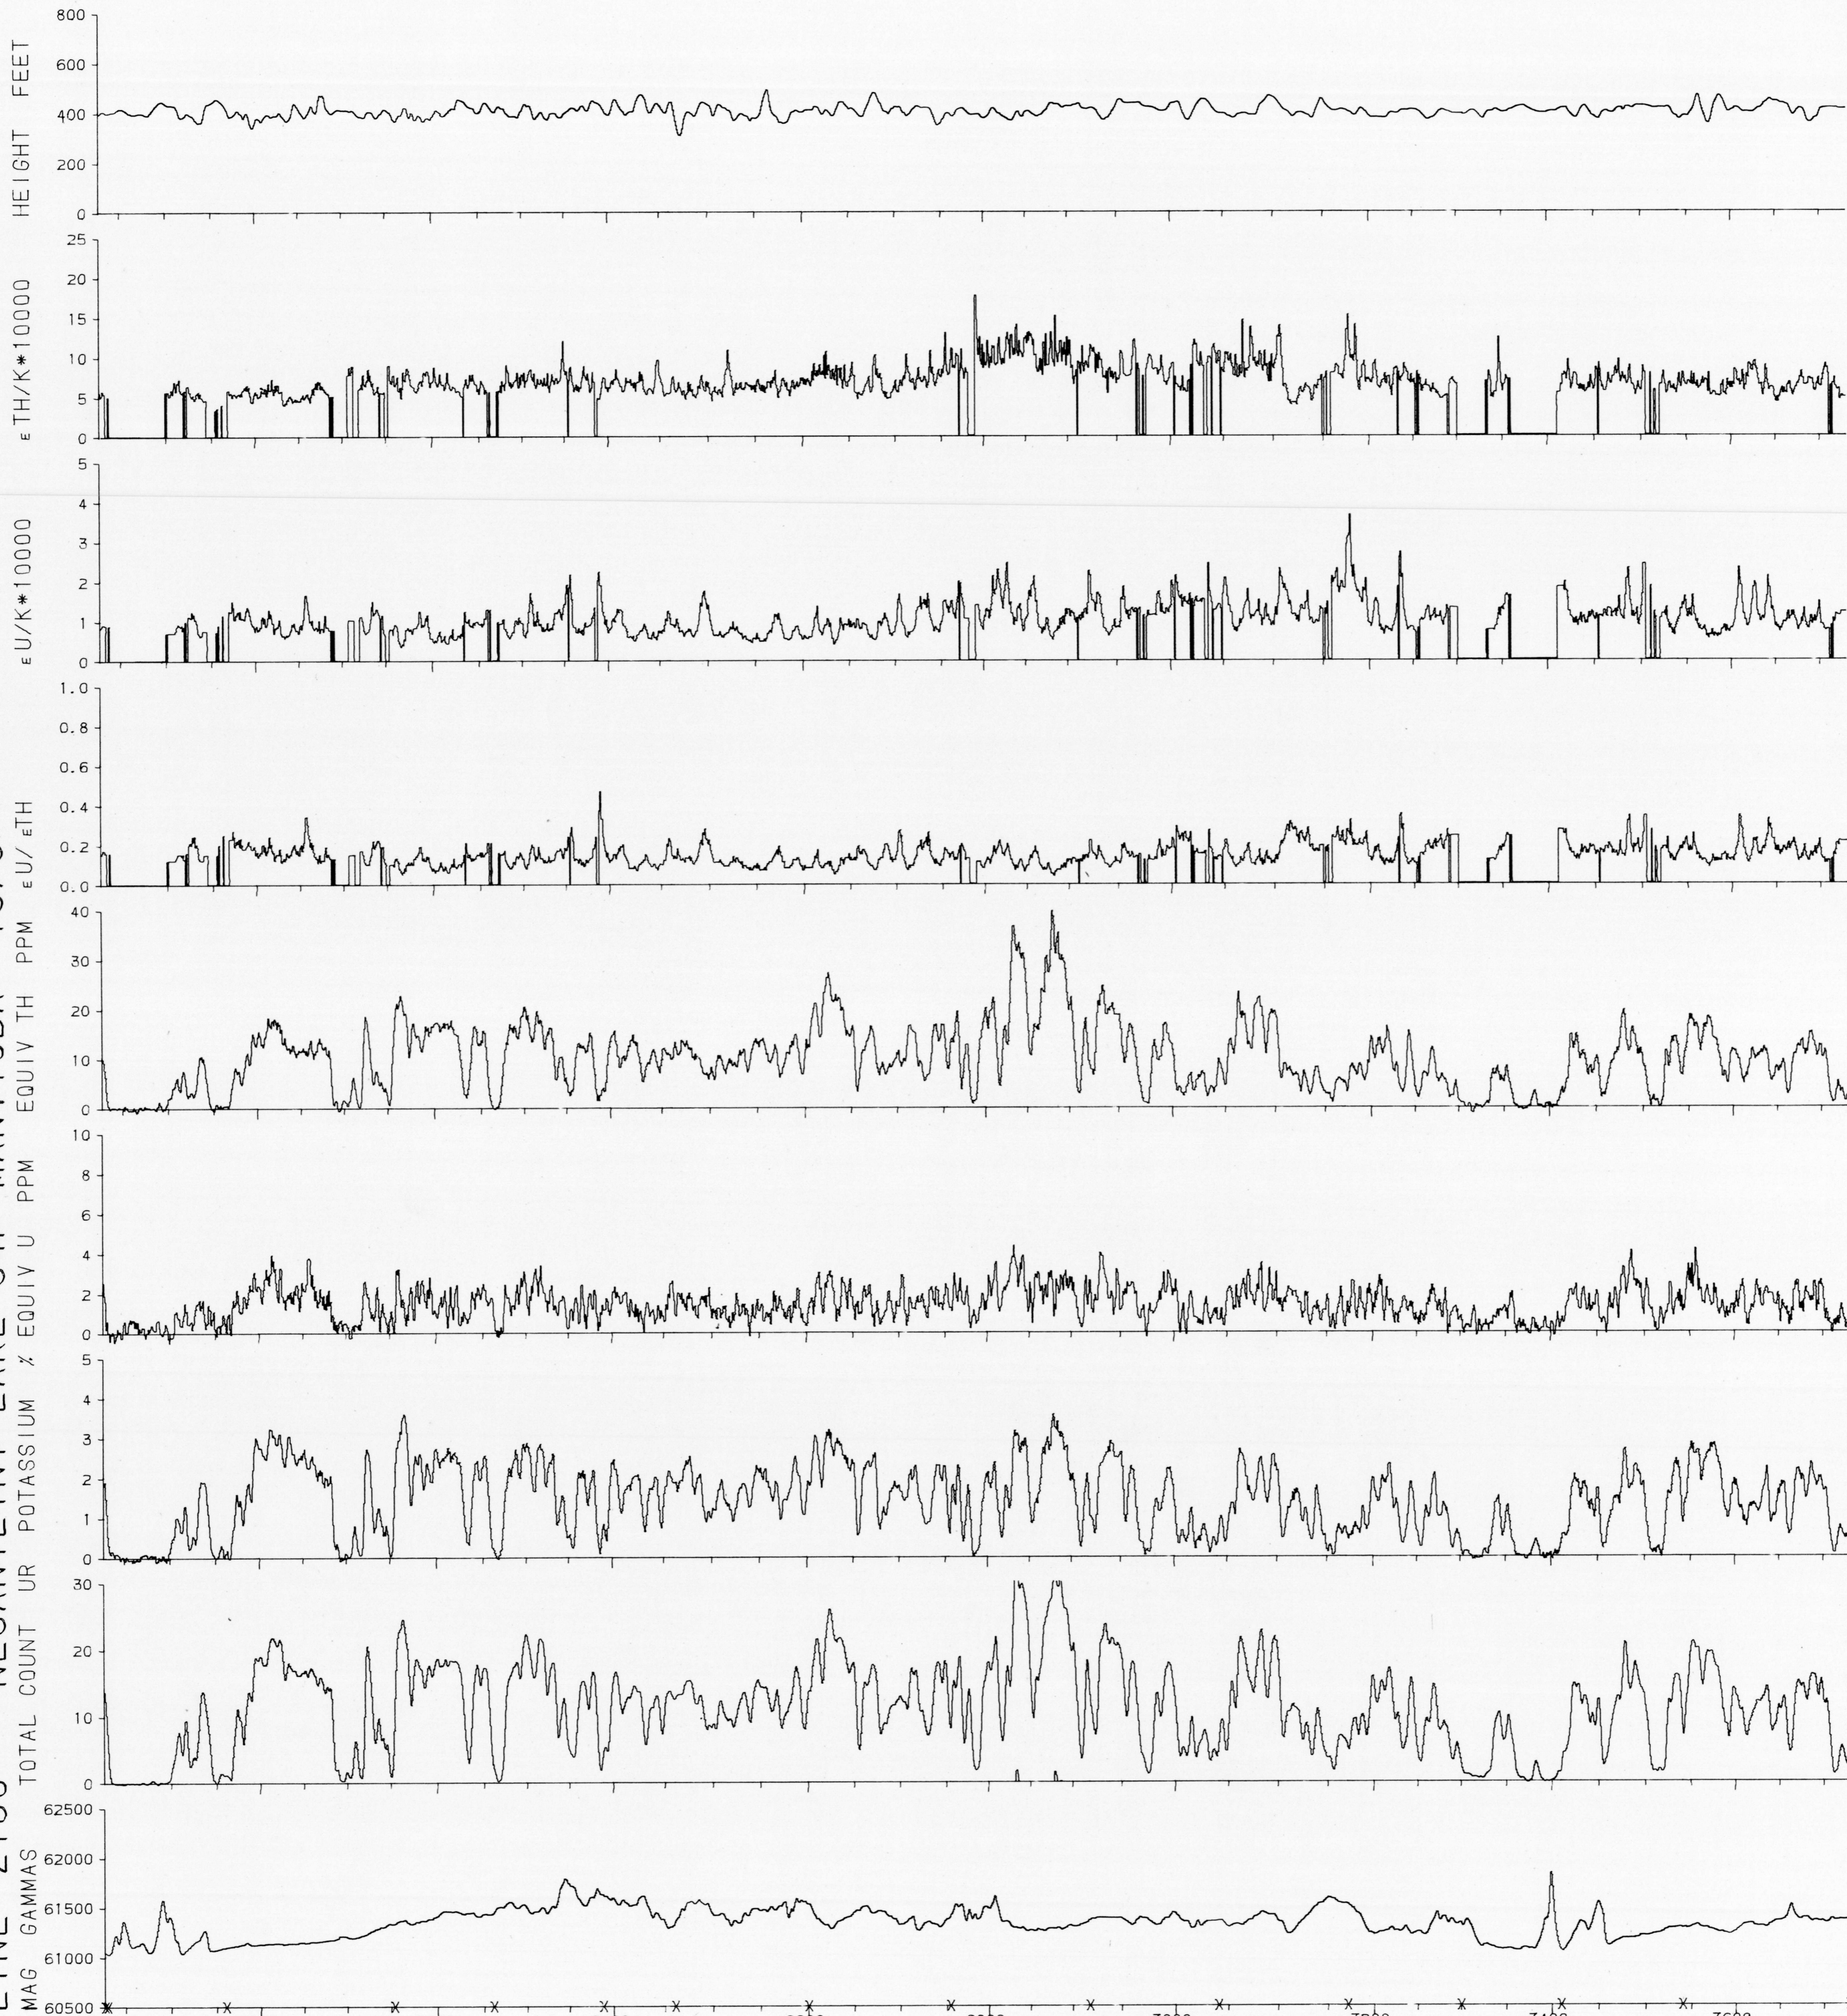

LINE 2180 NEJANILINI LAKE 64P MANITOBA 1976