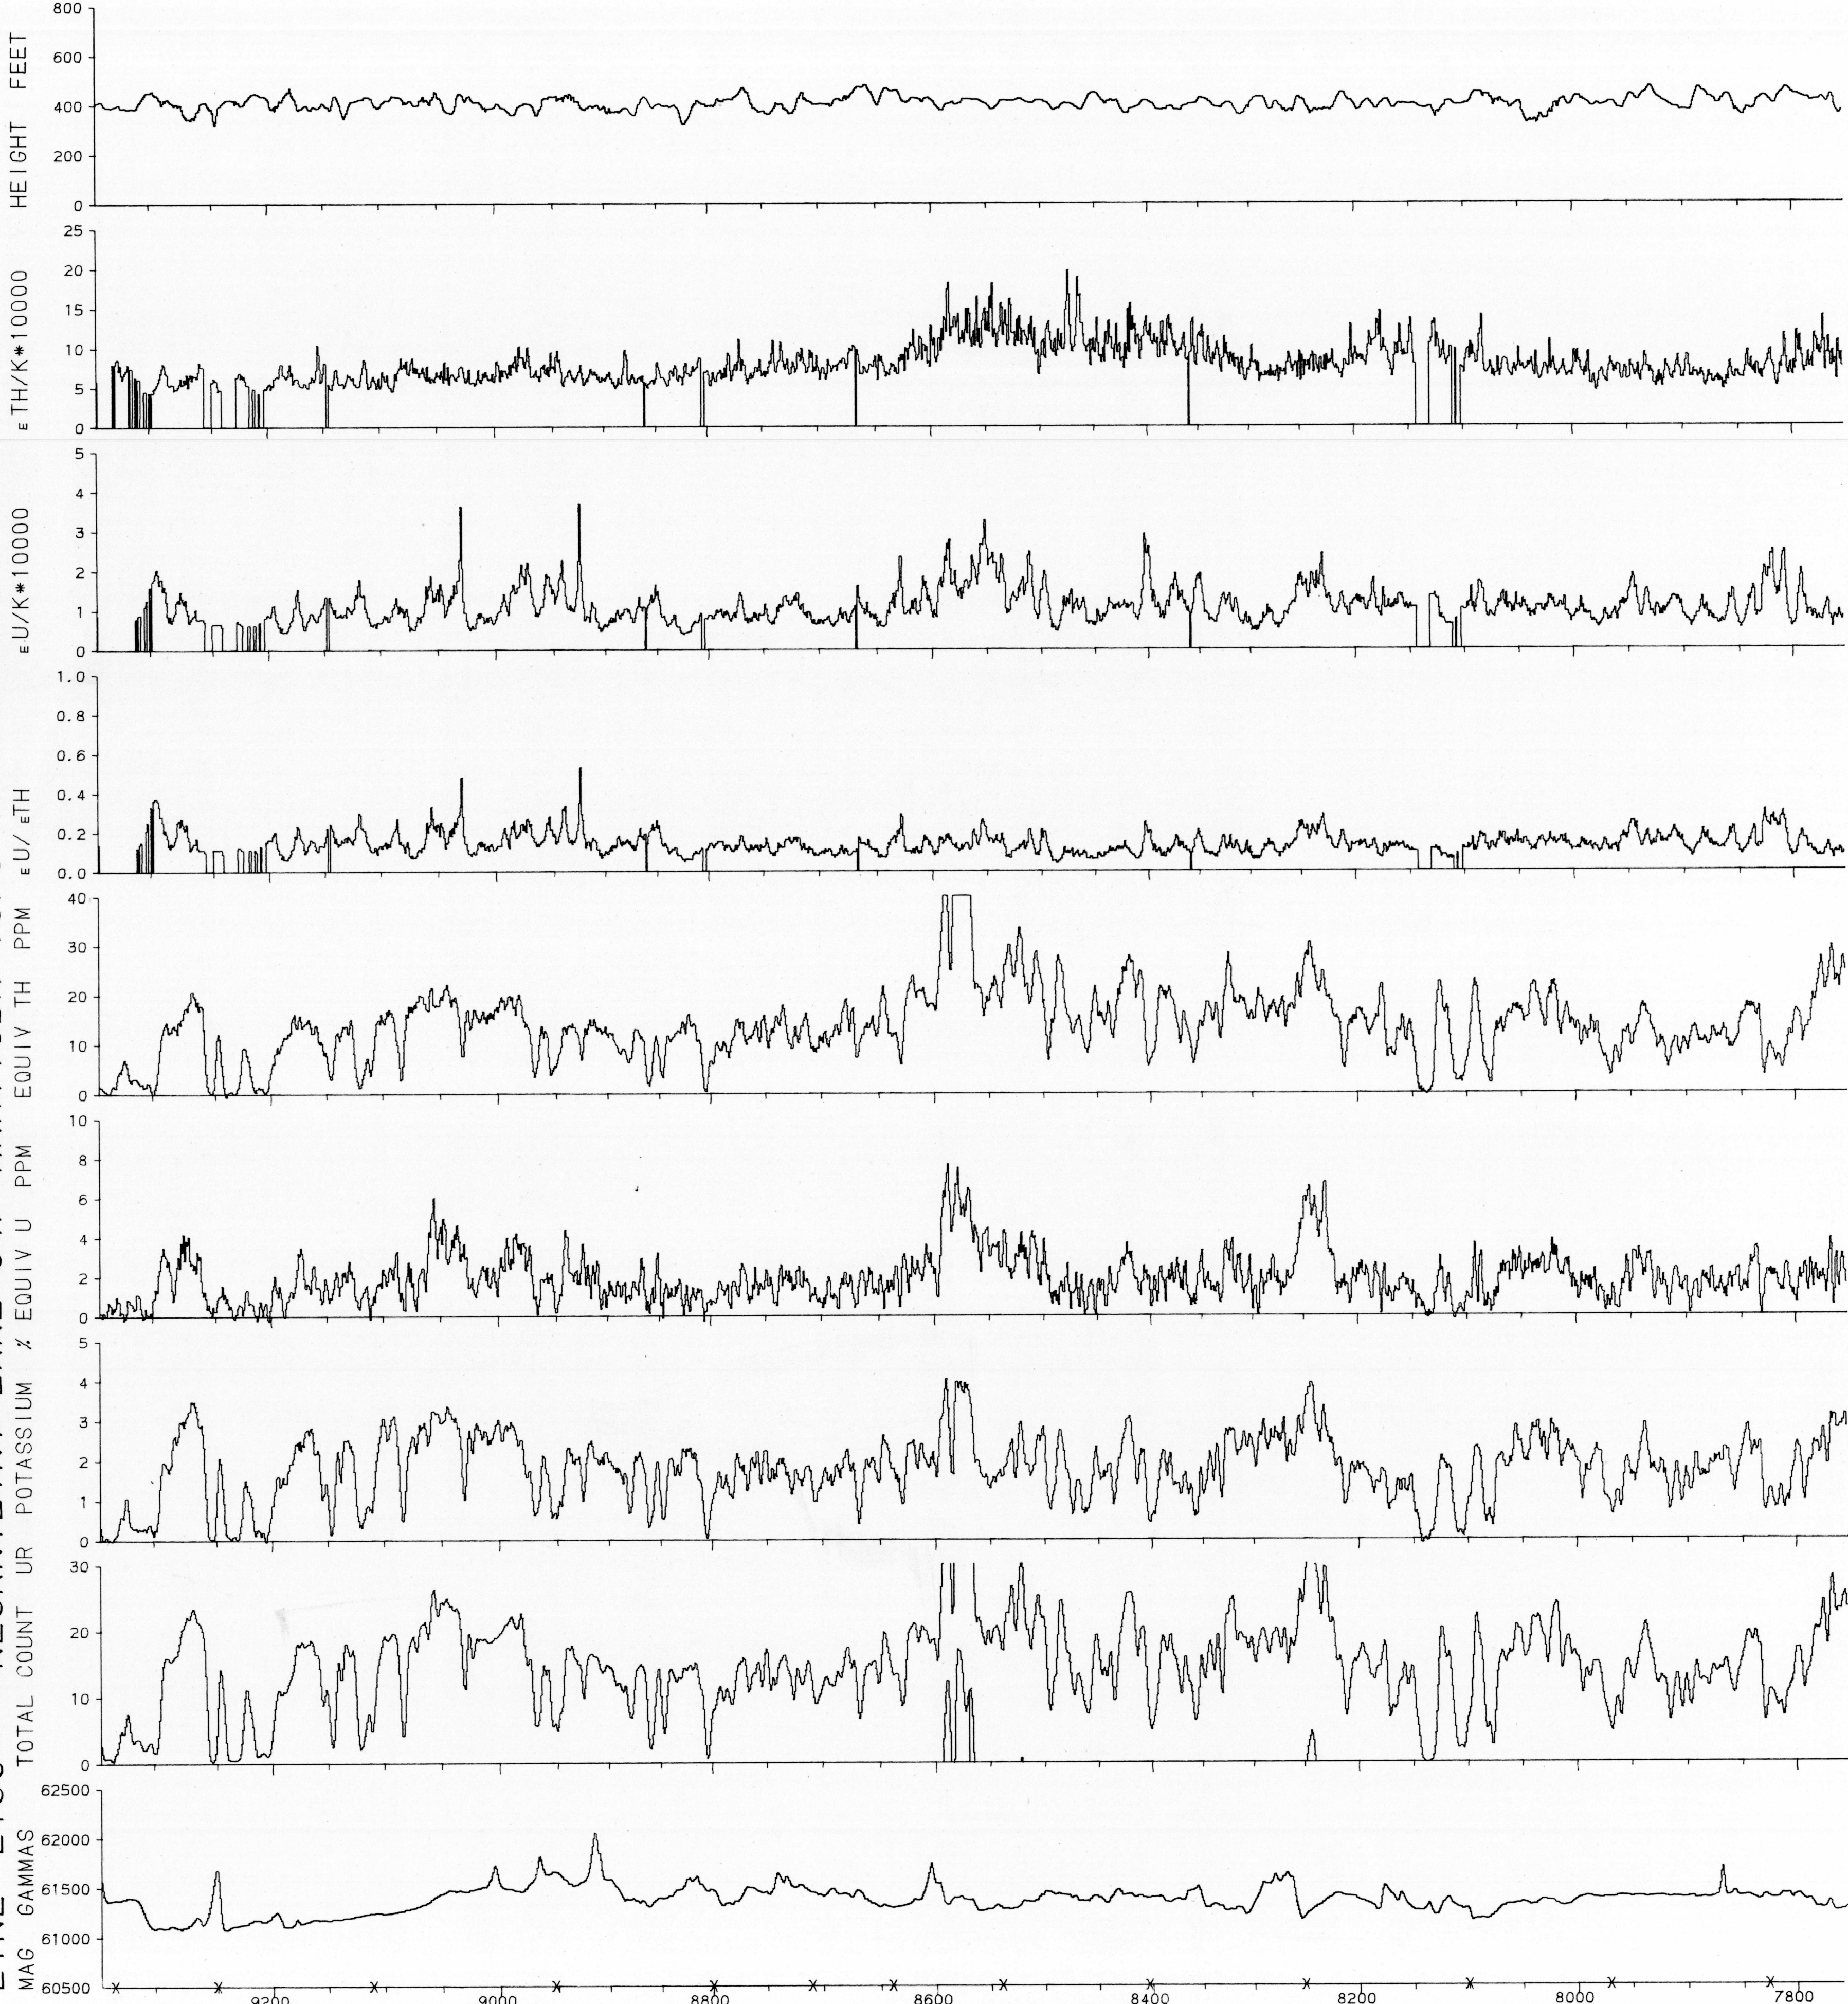

LINE 2190 NEJANILINI LAKE 64P MANITOBA 1976

X - PICKED FIDUCIAL

HORIZONTAL SCALE 1:250,000

GEOPHYSICAL MAP NO. 36664

2190

L. 2190

This map has been reprinted from a scanned version of the original map. Reproduction par numérisation d'une carte sur papier.