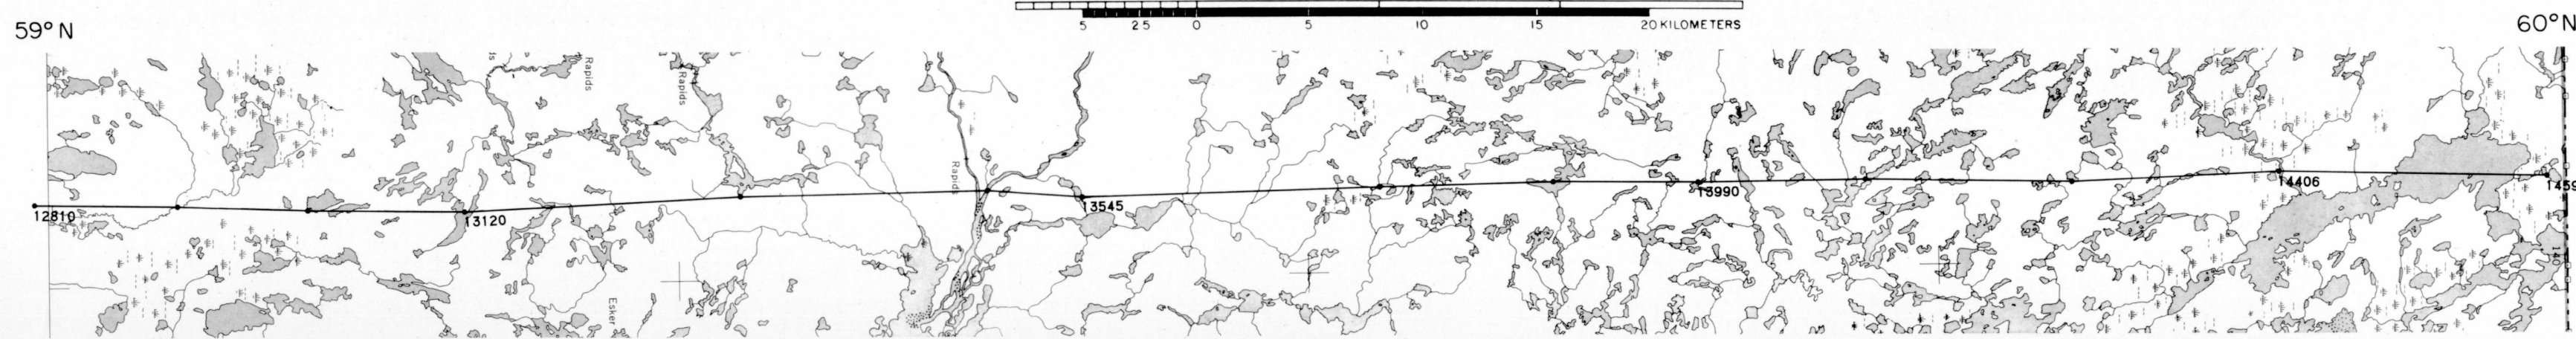

LINE 2200 NEJANILINI LAKE 64P MANITOBA 1976

X = PICKED FIDUCIAL

HORIZONTAL SCALE 1:250,000

GEOPHYSICAL MAP NO. 36664

This map has been reprinted from a scanned version of the original map. Reproduction par numérisation d'une carte sur papier.