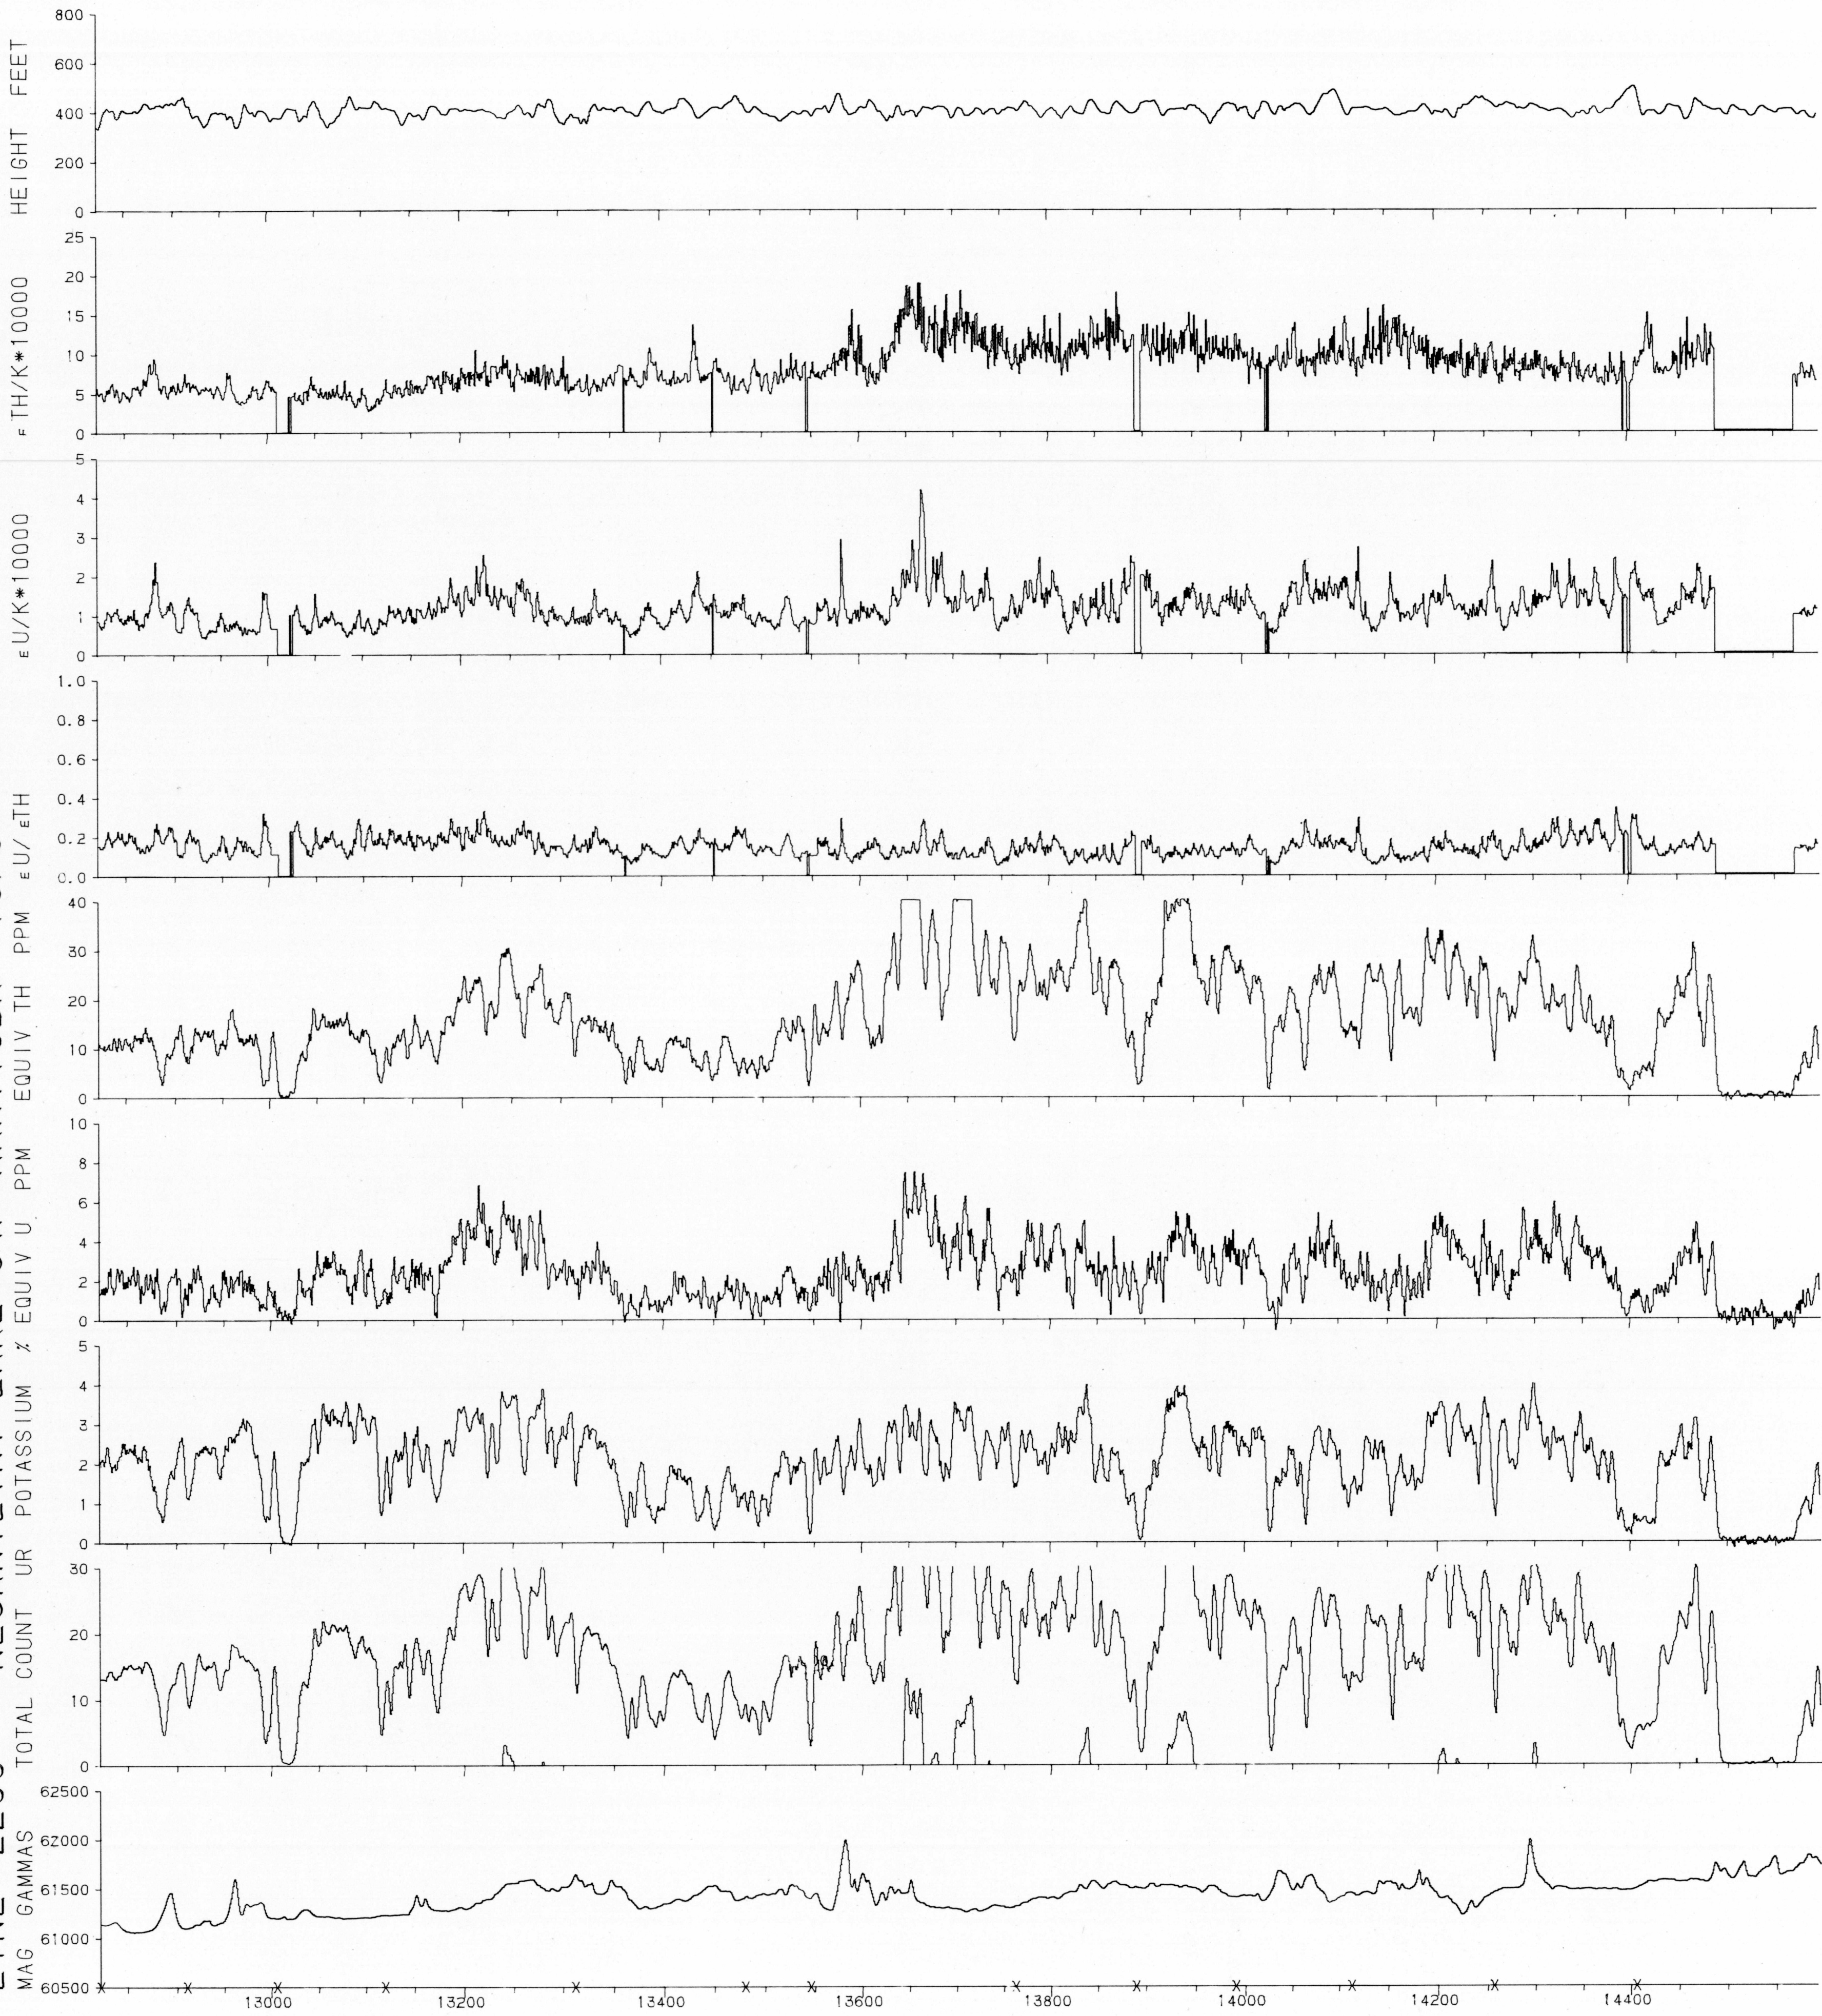

LINE 2200 NEJANILINI LAKE 64P MANITOBA 1976

X = PICKED FIDUCIAL

HORIZONTAL SCALE 1:250,000

GEOPHYSICAL MAP NO. 36664

This map has been reprinted from a scanned version of the original map. Reproduction par numérisation d'une carte sur papier.