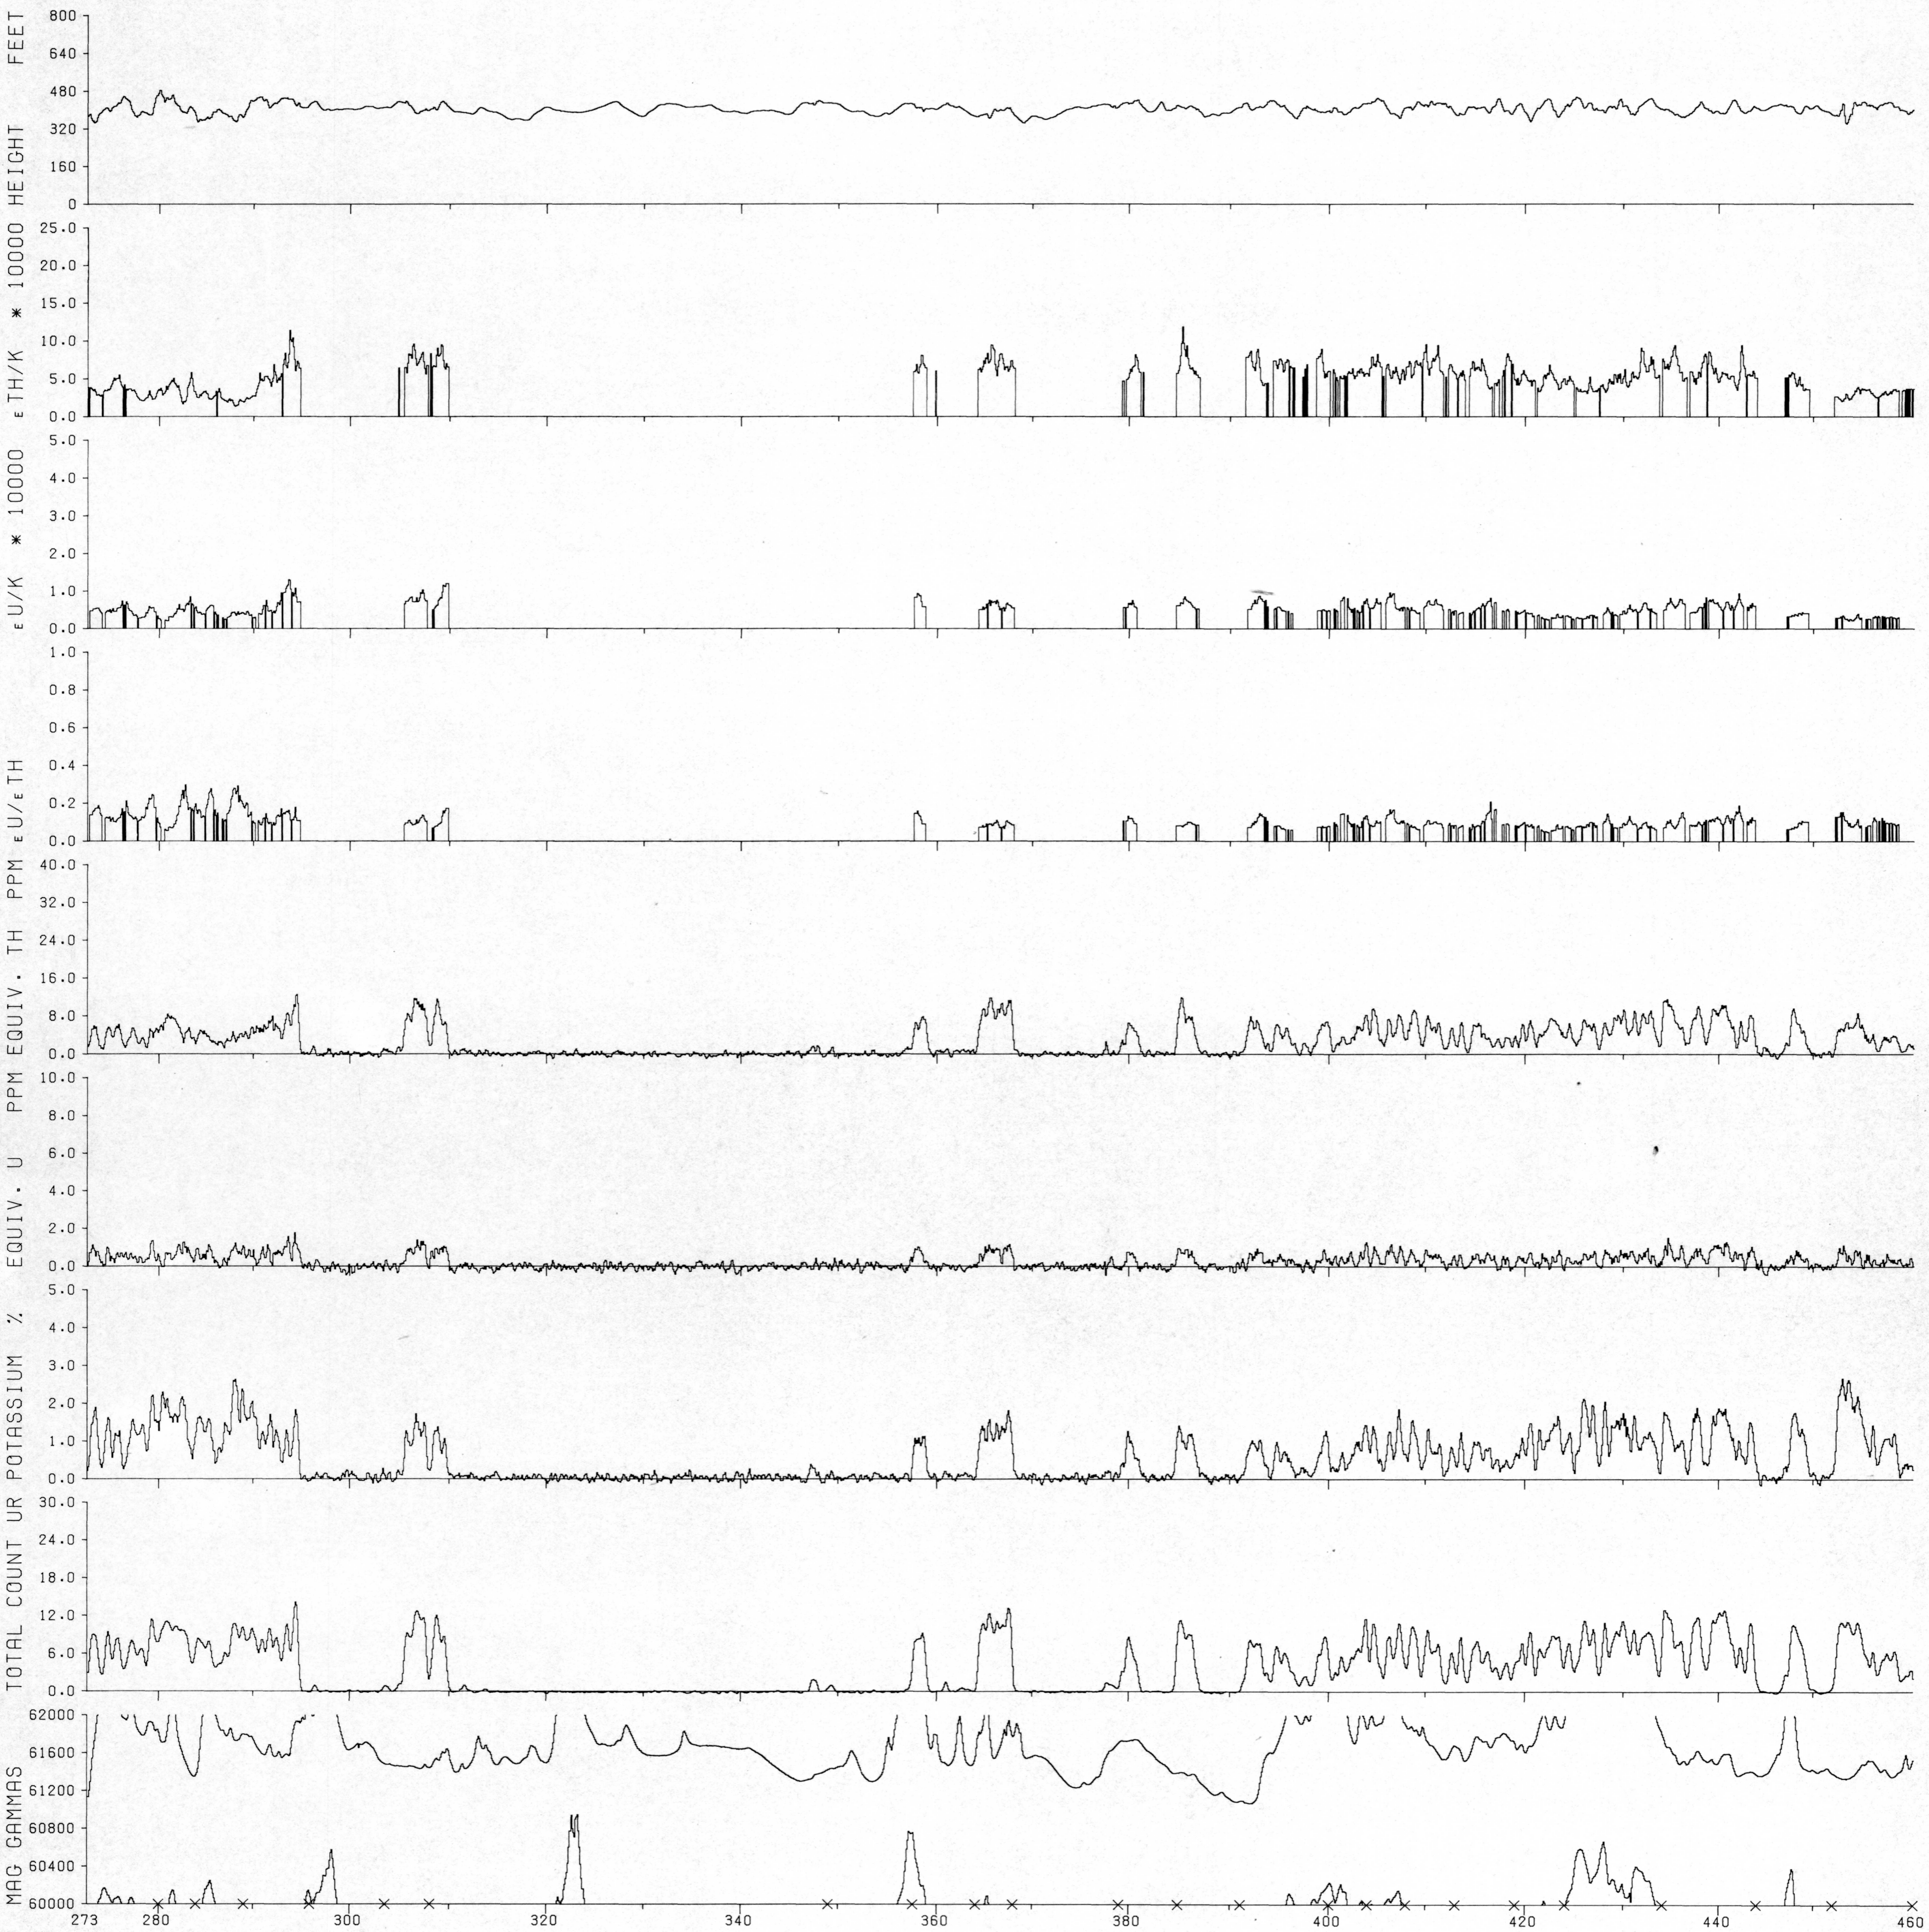

LINE T-00700 BIG SAND LK 64G MANITOBA 1976