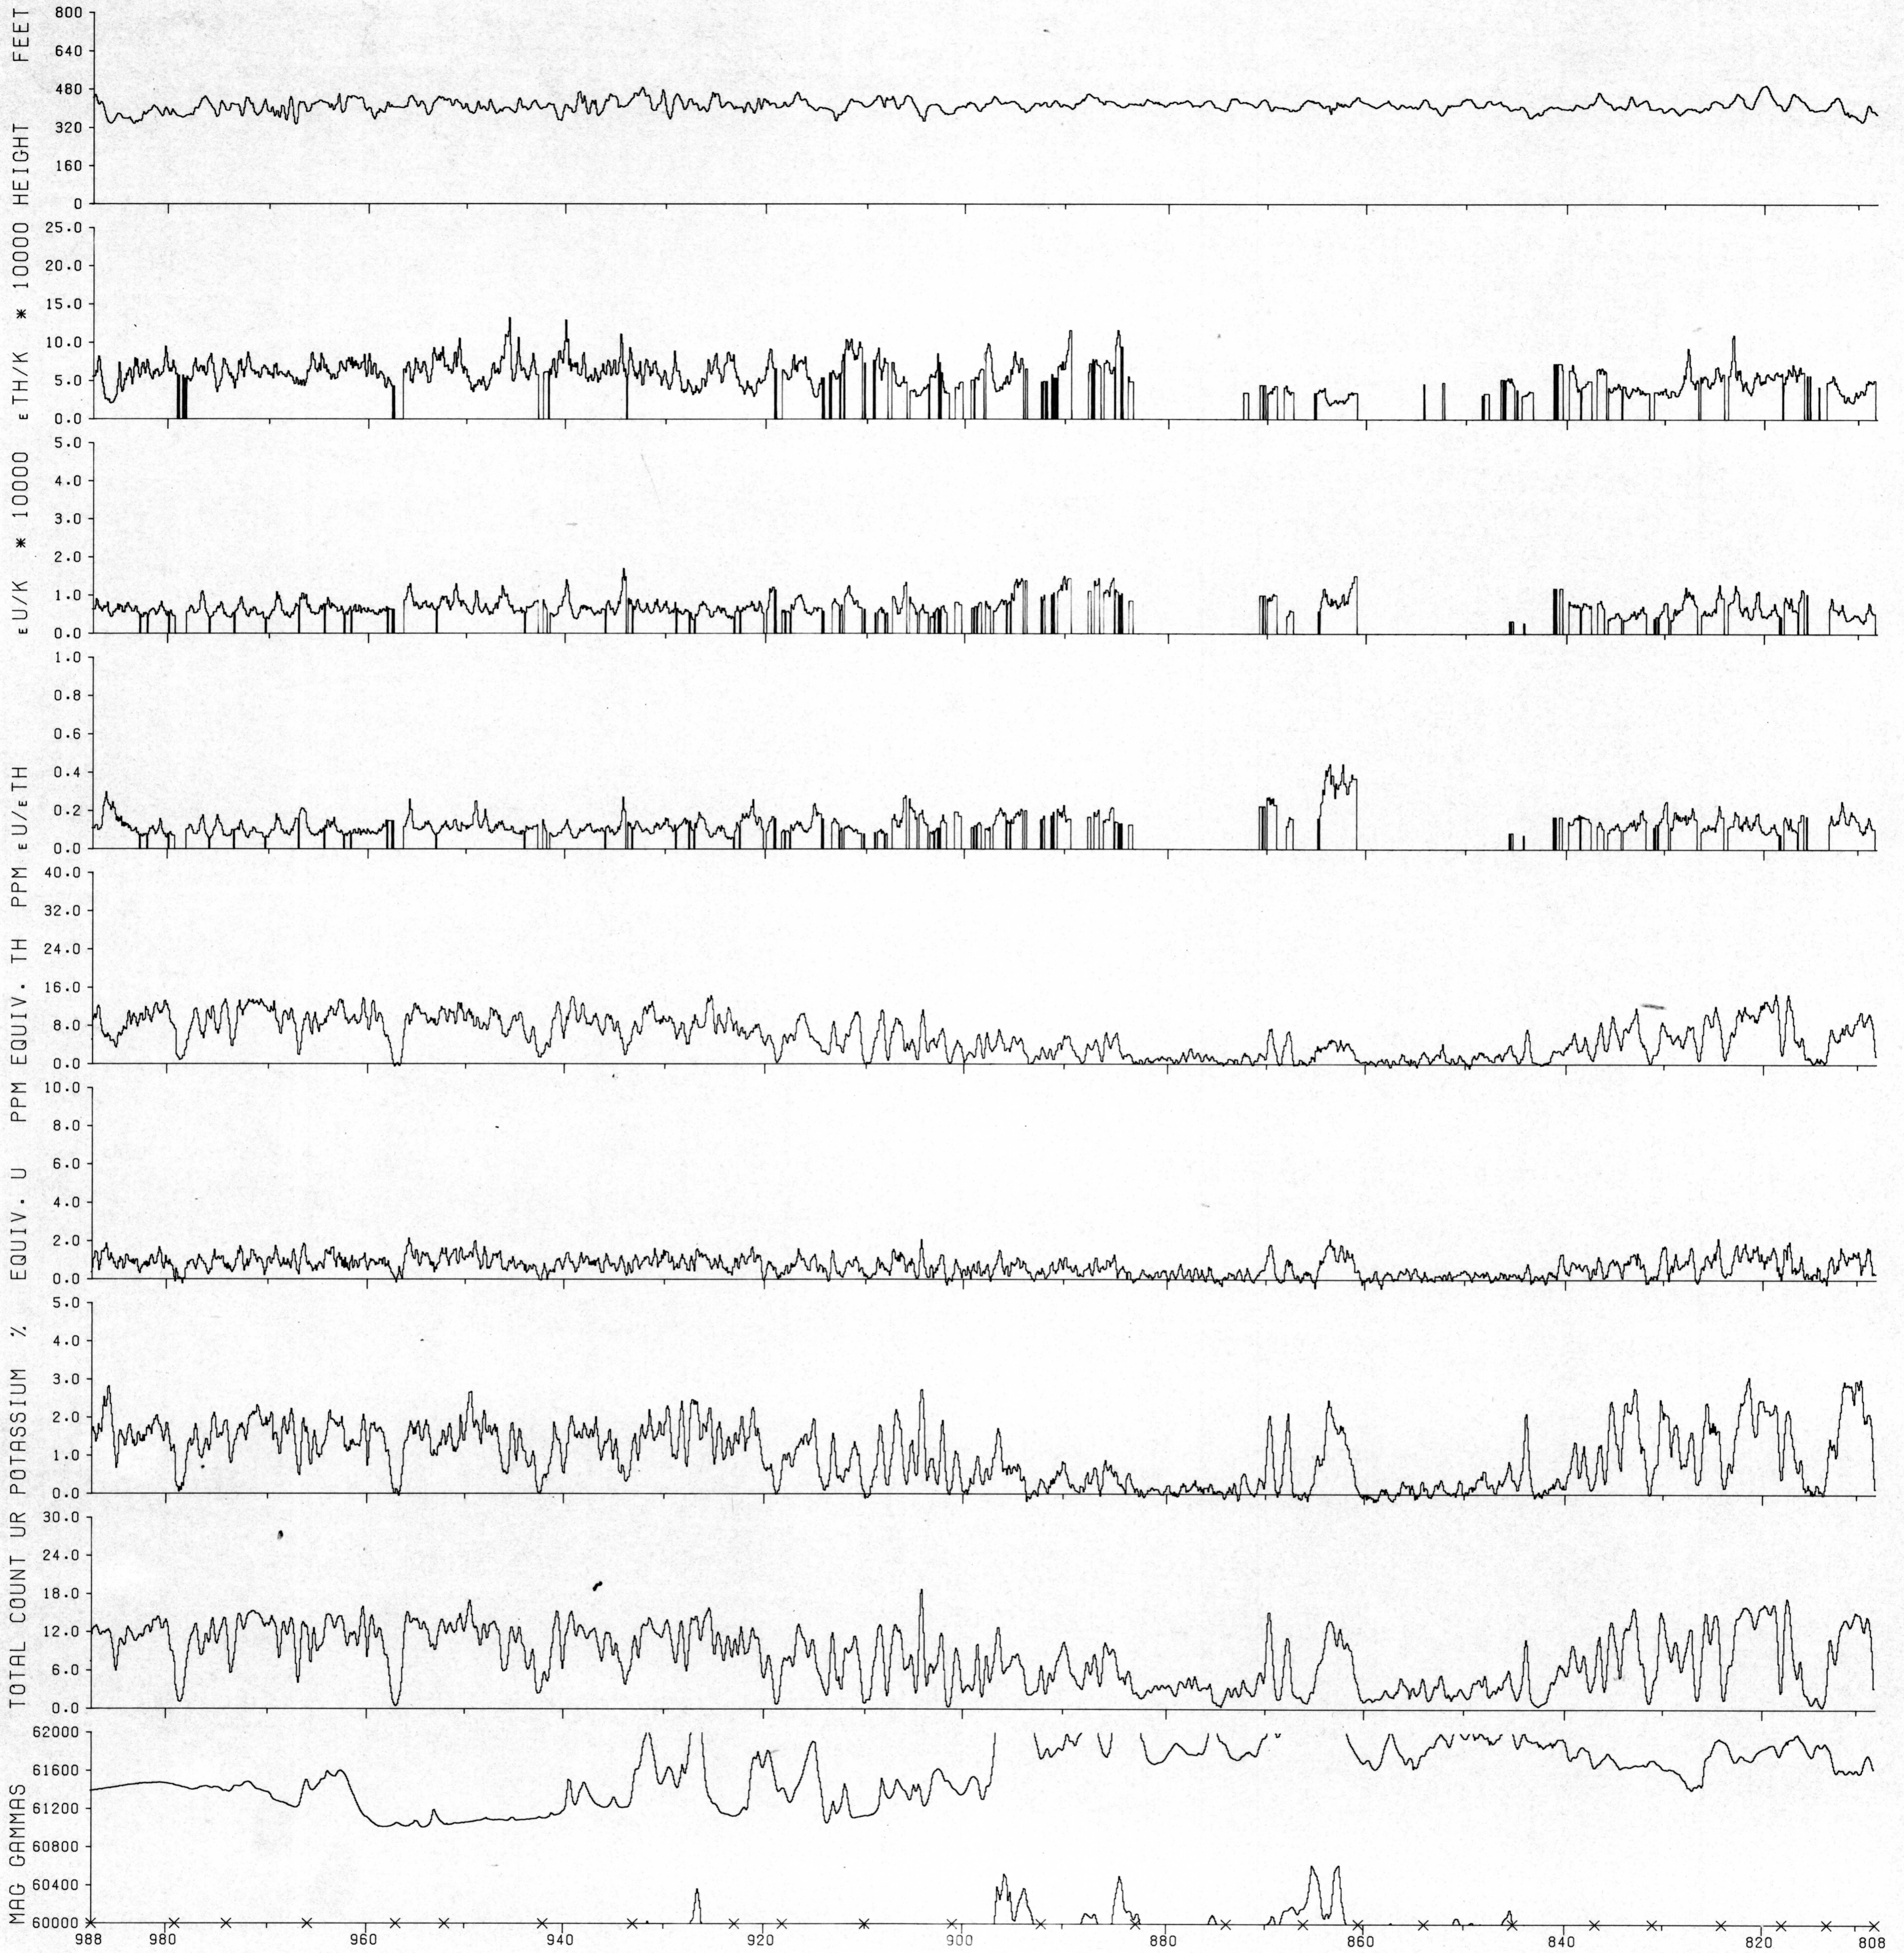

LINE T-00590 BIG SAND LK 64G MANITOBA 1976

X = PICKED FIDUCIAL.

GEOPHYSICAL MAP NUMBER 35764.