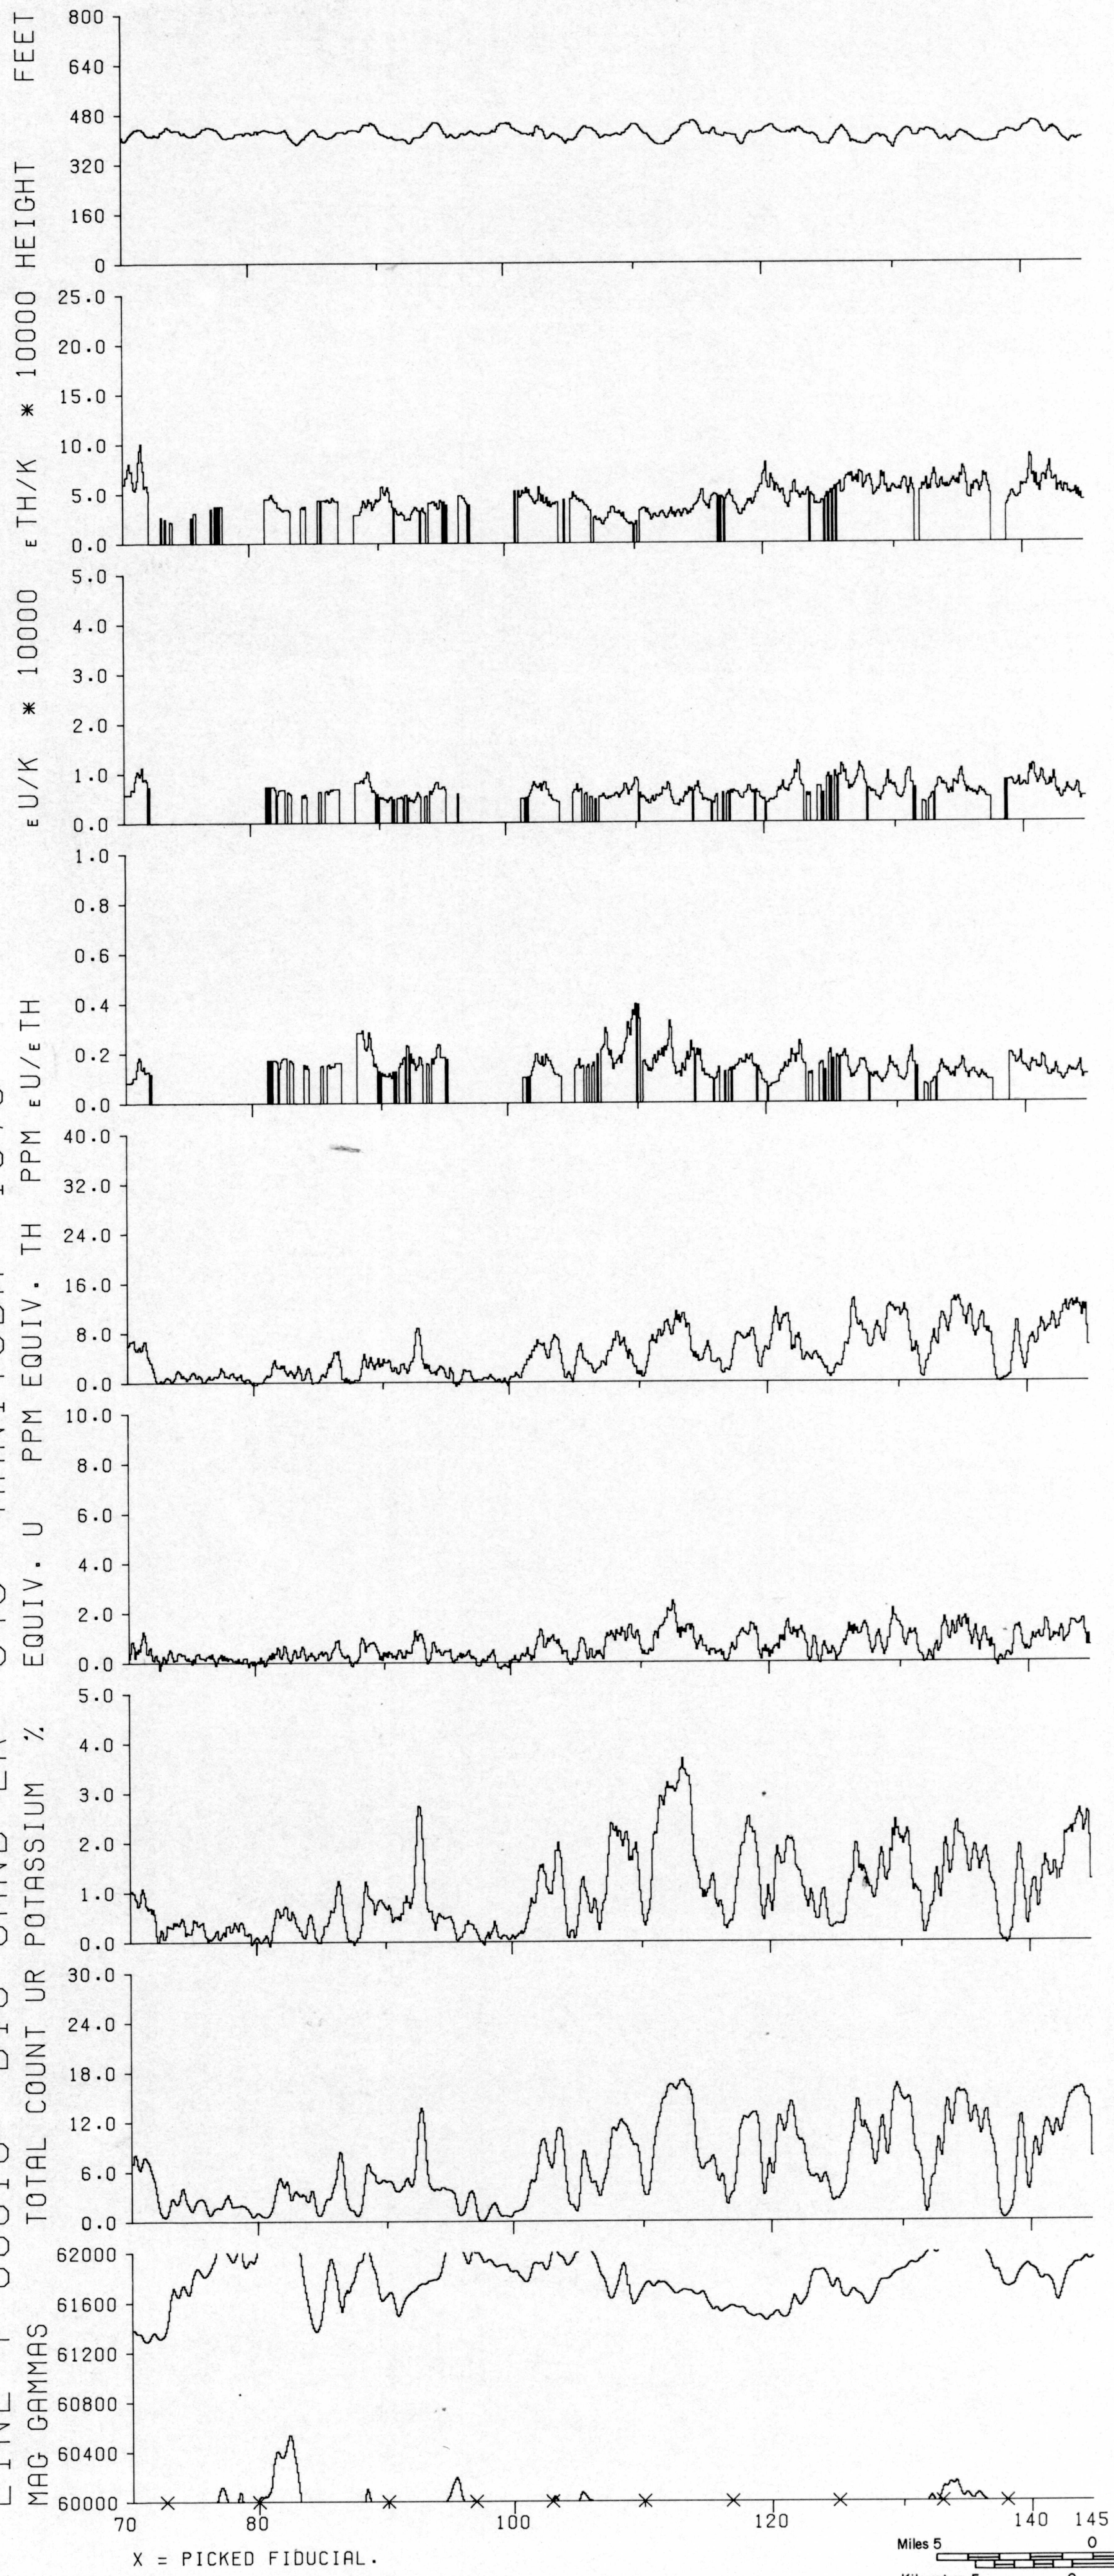

LINE T-00610 BIG SAND LK 64G MANITOBA 1976

X = PICKED FIDUCIAL.

58°N

GEOPHYSICAL MAP NUMBER 35764

This map has been reprinted from a scanned version of the original map. Reproduction par numérisation d'une carte sur papier.