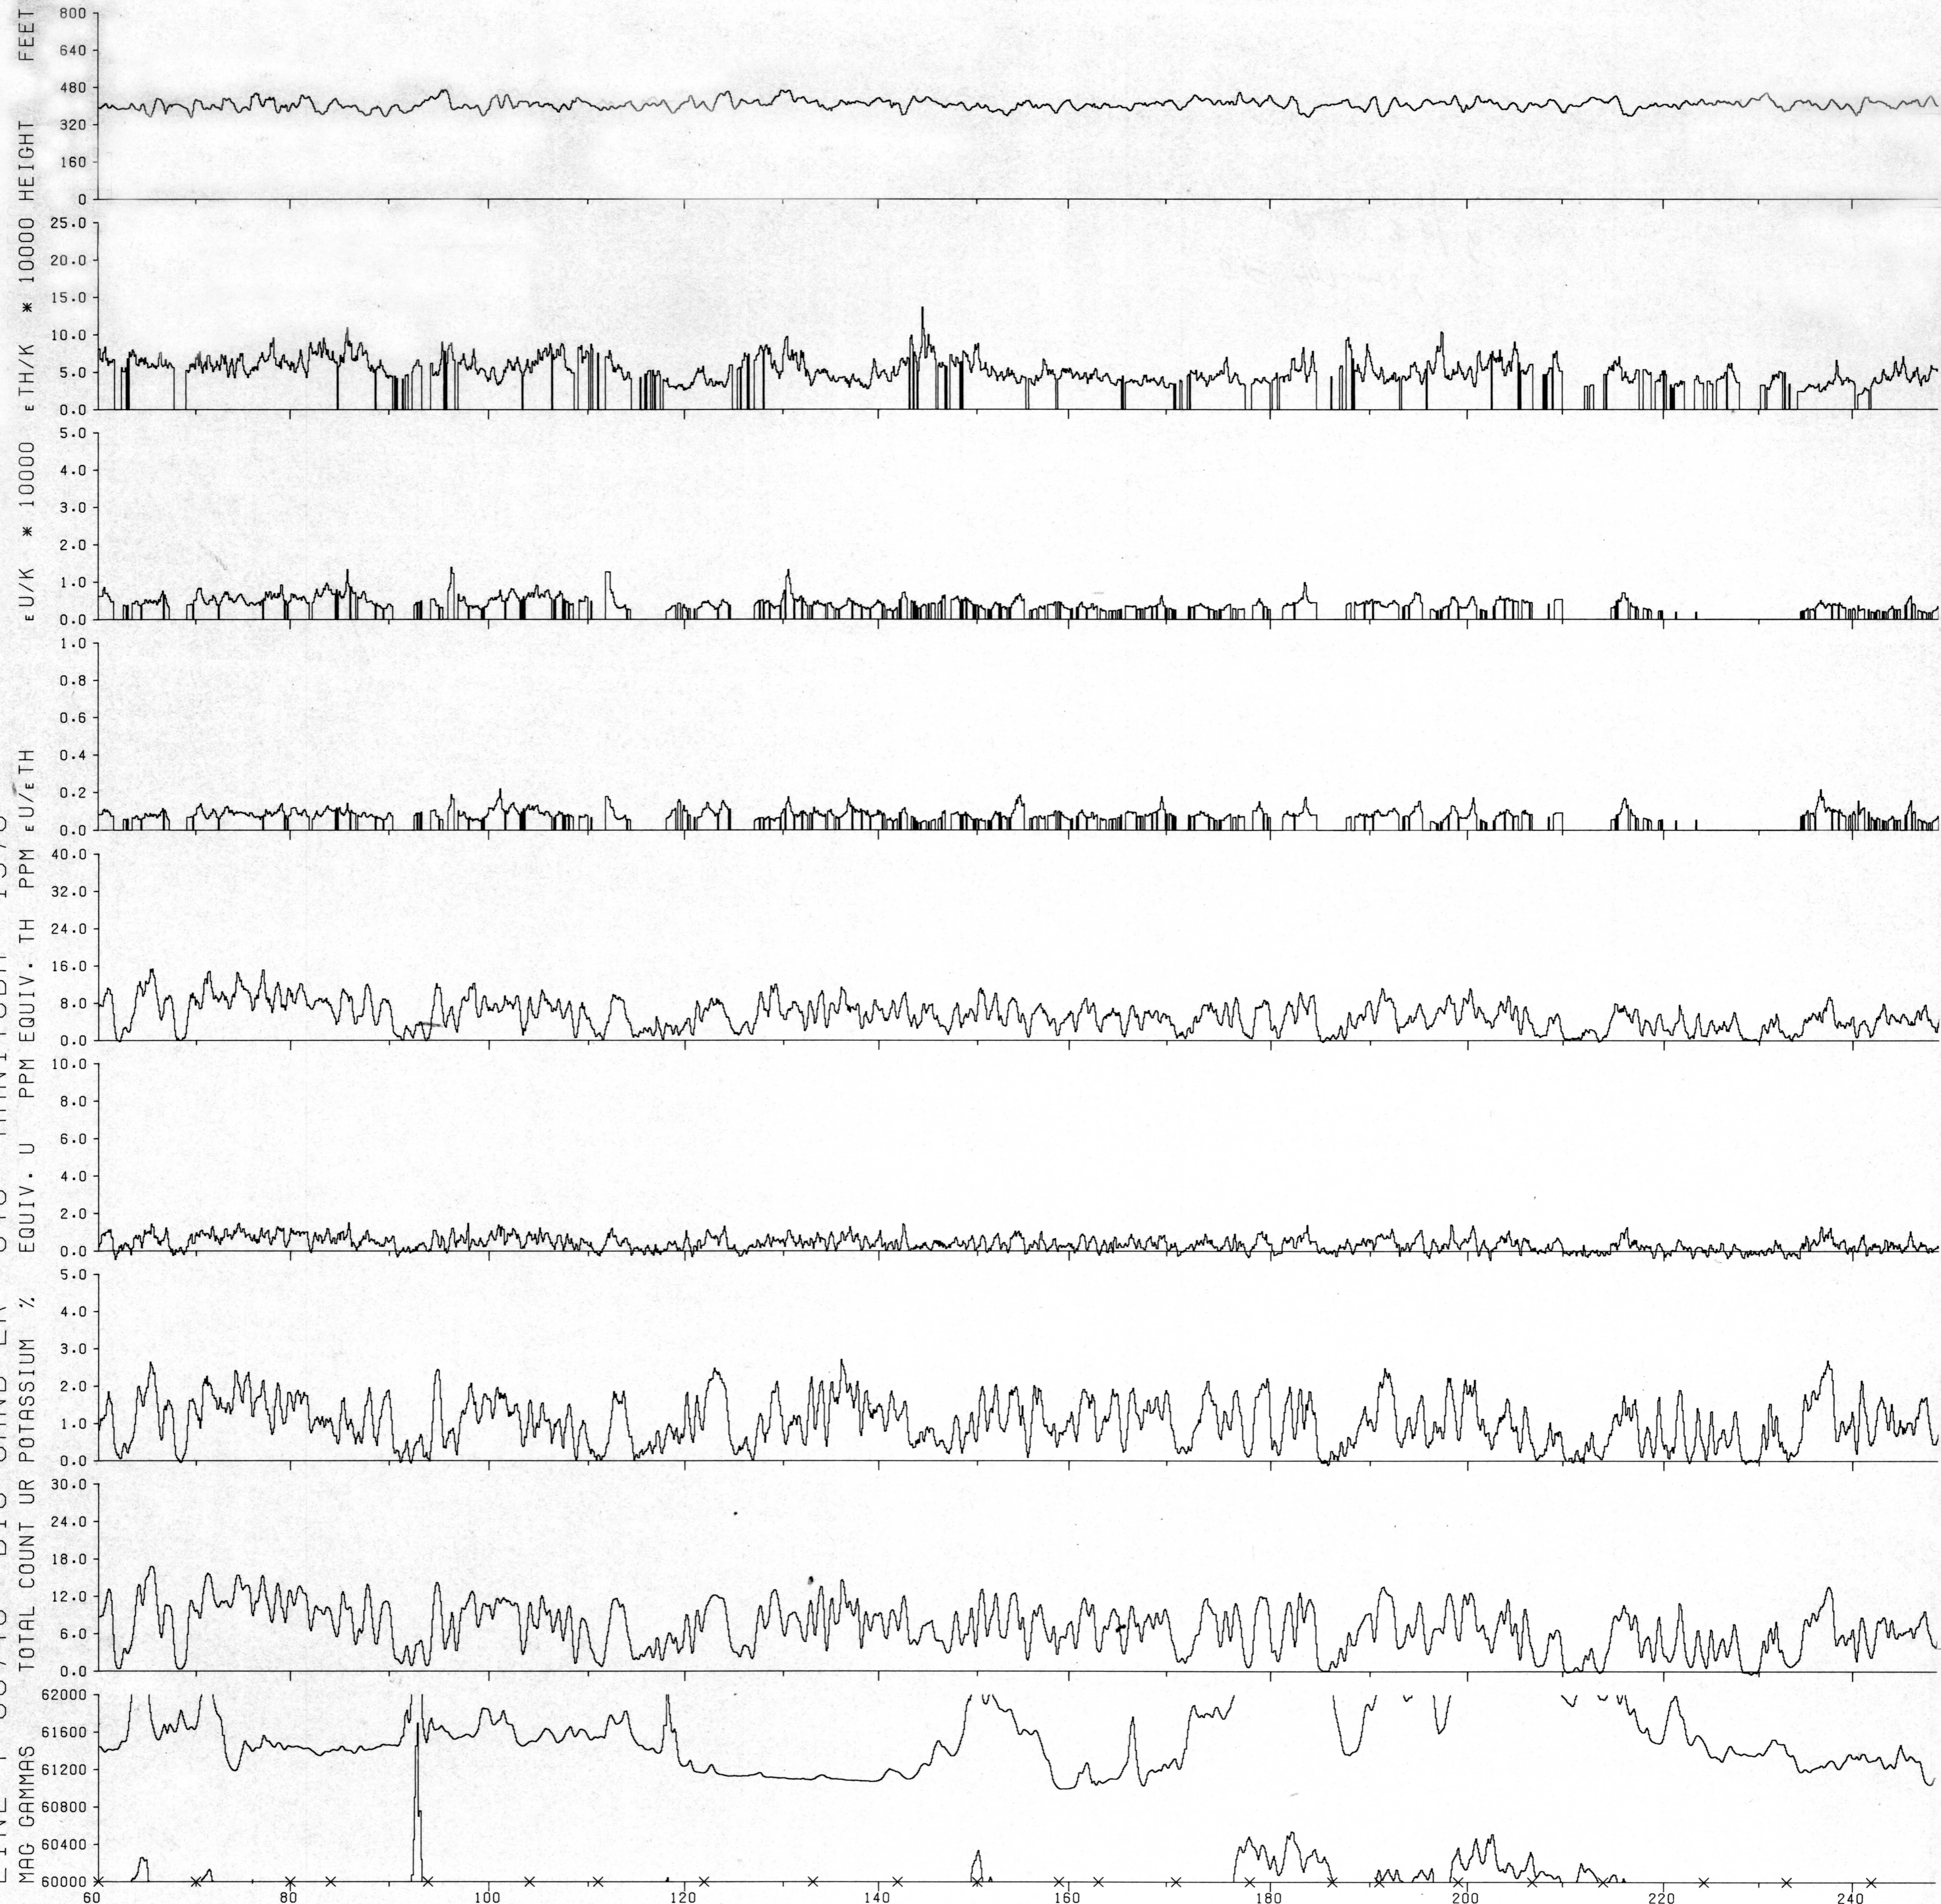

LINE T-00740 BIG SAND LK 64G MANITOBA 1976

X = PICKED FIDUCIAL.

GEOPHYSICAL MAP NUMBER 35764

This map has been reprinted from a scanned version of the original map. Reproduction par numérisation d'une carte sur papier.