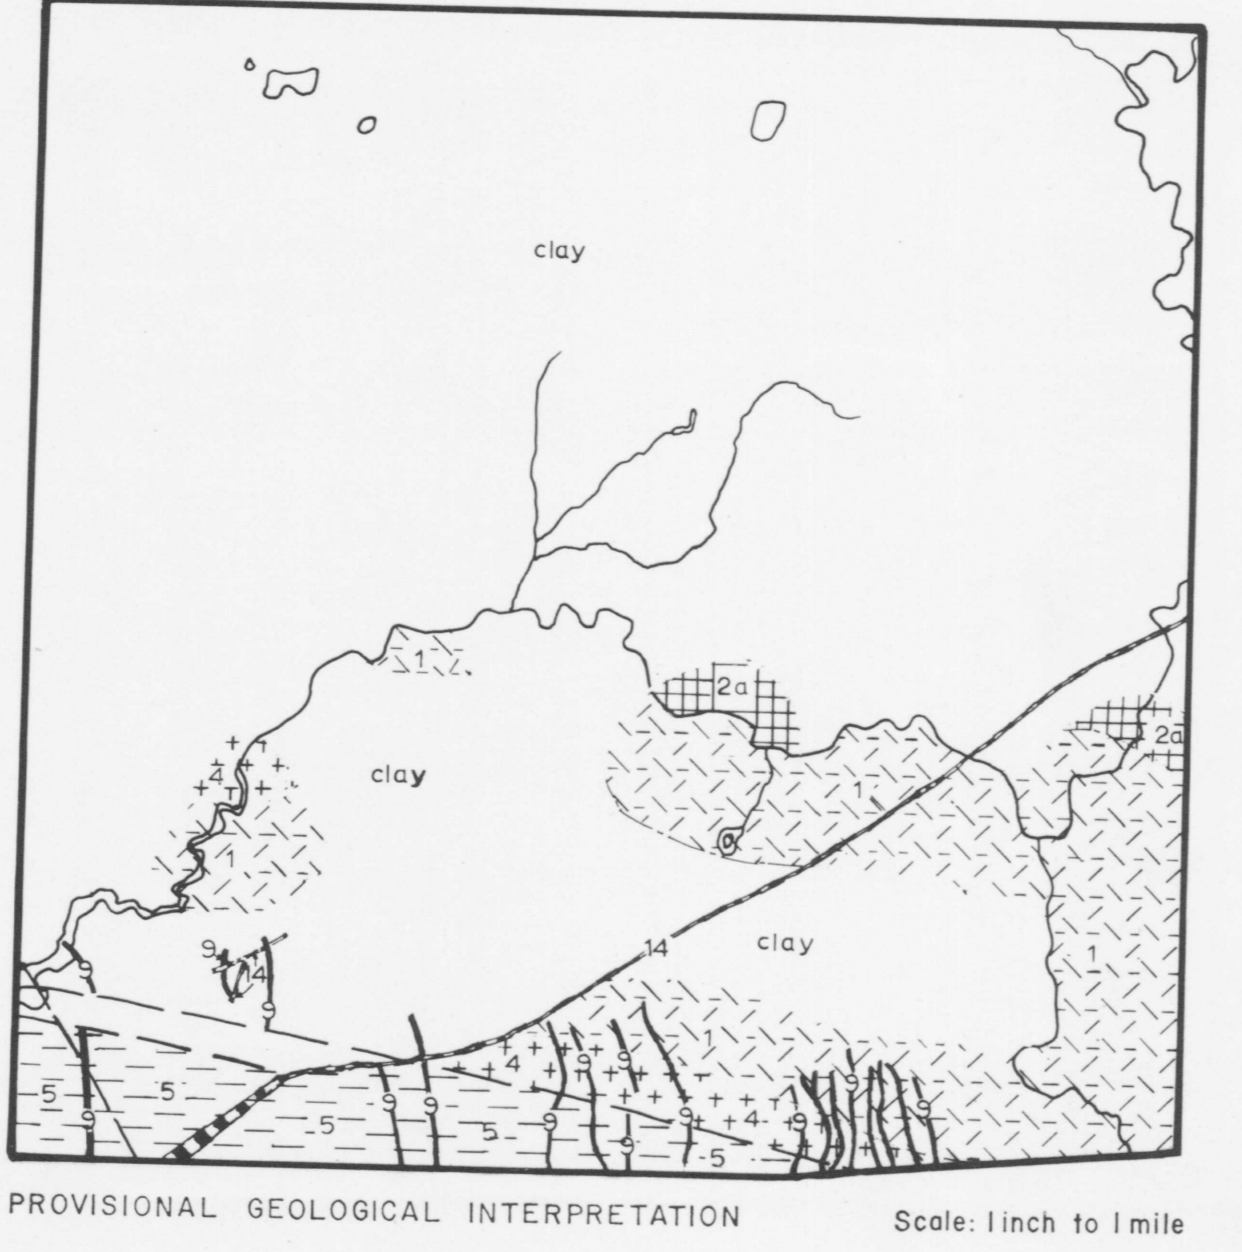

DATA FILED WITH THE ONTARIO DEPARTMENT OF MINES AND NORTHERN AFFAIRS RESIDENT GEOLOGIST AT KIRKLAND LAKE Through February 1972

NO.	COMPANY	DIAMOND DRILLING	AIRBORNE MAGNETOMETER	AIRBORNE ELECTROMAGNETIC INDUCTION	GROUND MAGNETOMETER	VERTICAL LOOP ELECTROMAGNETIC INDUCTION	NON-IDENTICAL LOOP ELECTROMAGNETIC INDUCTION	TURFAY ELECTROMAGNETOMETER	JEM	INDUCED POLARIZATION VLF	RESISTIVITY	GRAVITY	GEOCHEMICAL	OTHERS
1.	Baillieu-Codere-Thompson	39	65											39*
2.	Continental Copper Mines Ltd.													
3.	Dominion Gulf Co. "Wagler-Wilkie 1"	54			54-55									66**
4.	Field Explorations Ltd.		70											
5.	Hecla Mining Co. of Canada Ltd.		39											
6.	Hollinger Consolidated Gold Mines Ltd. "Block C"		39											
7.	Hollinger Consolidated Gold Mines Ltd. "Block D"		39											
8.	Noranda Exploration Co. Ltd.	61-62	62		61-62									61-62
9.	Noranda Expl. Co. Ltd. "Wilkie-Welker"		65											65
10.	Twin Falls Syndicate													
11.	Willicar Mines Ltd.	45	44-46		44**									
12.	Young-Devilson Mines Ltd.													

* assays
** prospectus
*** 27 anomalies attributed to diabase dikes were also recorded but are not plotted