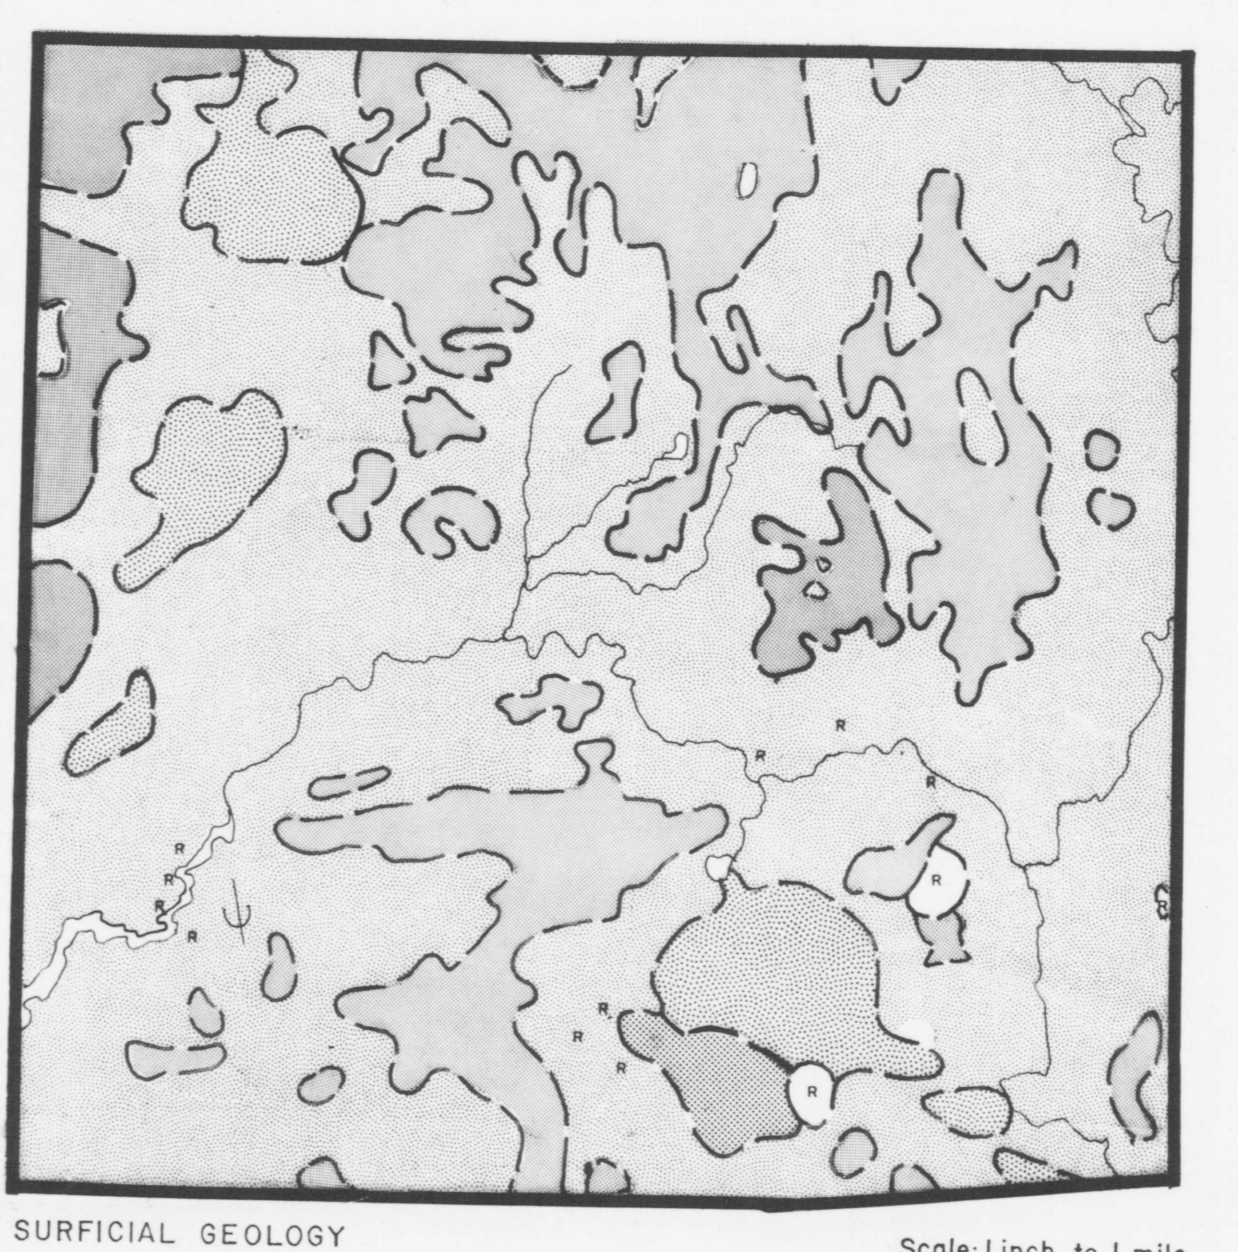

DATA FILED WITH THE ONTARIO DEPARTMENT OF MINES AND NORTHERN AFFAIRS RESIDENT GEOLOGIST AT KIRKLAND LAKE Through February 1972

NO.	COMPANY	DIAMOND DRILLING	AIRBORNE MAGNETOMETER	AIRBORNE ELECTROMAGNETIC INDUCTION	GROUND MAGNETOMETER	VERTICAL LOOP ELECTROMAGNETIC INDUCTION	NON-IDENTICAL LOOP ELECTROMAGNETIC INDUCTION	TURFAY ELECTROMAGNETOMETER	JEM	INDUCED POLARIZATION VLF	RESISTIVITY	GRAVITY	GEOCHEMICAL	OTHERS
1.	Baillieu-Codere-Thompson	39	65											39*
2.	Continental Copper Mines Ltd.													
3.	Dominion Gulf Co. "Wagler-Wilkie 1"	54			54-55									66**
4.	Field Explorations Ltd.		70											
5.	Hecla Mining Co. of Canada Ltd.		39											
6.	Hollinger Consolidated Gold Mines Ltd. "Block C"		39											
7.	Hollinger Consolidated Gold Mines Ltd. "Block D"		39											
8.	Noranda Exploration Co. Ltd.	61-62	62		61-62									61-62
9.	Noranda Expl. Co. Ltd. "Wilkie-Welker"		65											65
10.	Twin Falls Syndicate													
11.	Willicar Mines Ltd.	45	44-46		44**									
12.	Young-Devilson Mines Ltd.													

* assays
** prospectus
*** 27 anomalies attributed to diabase dikes were also recorded but are not plotted