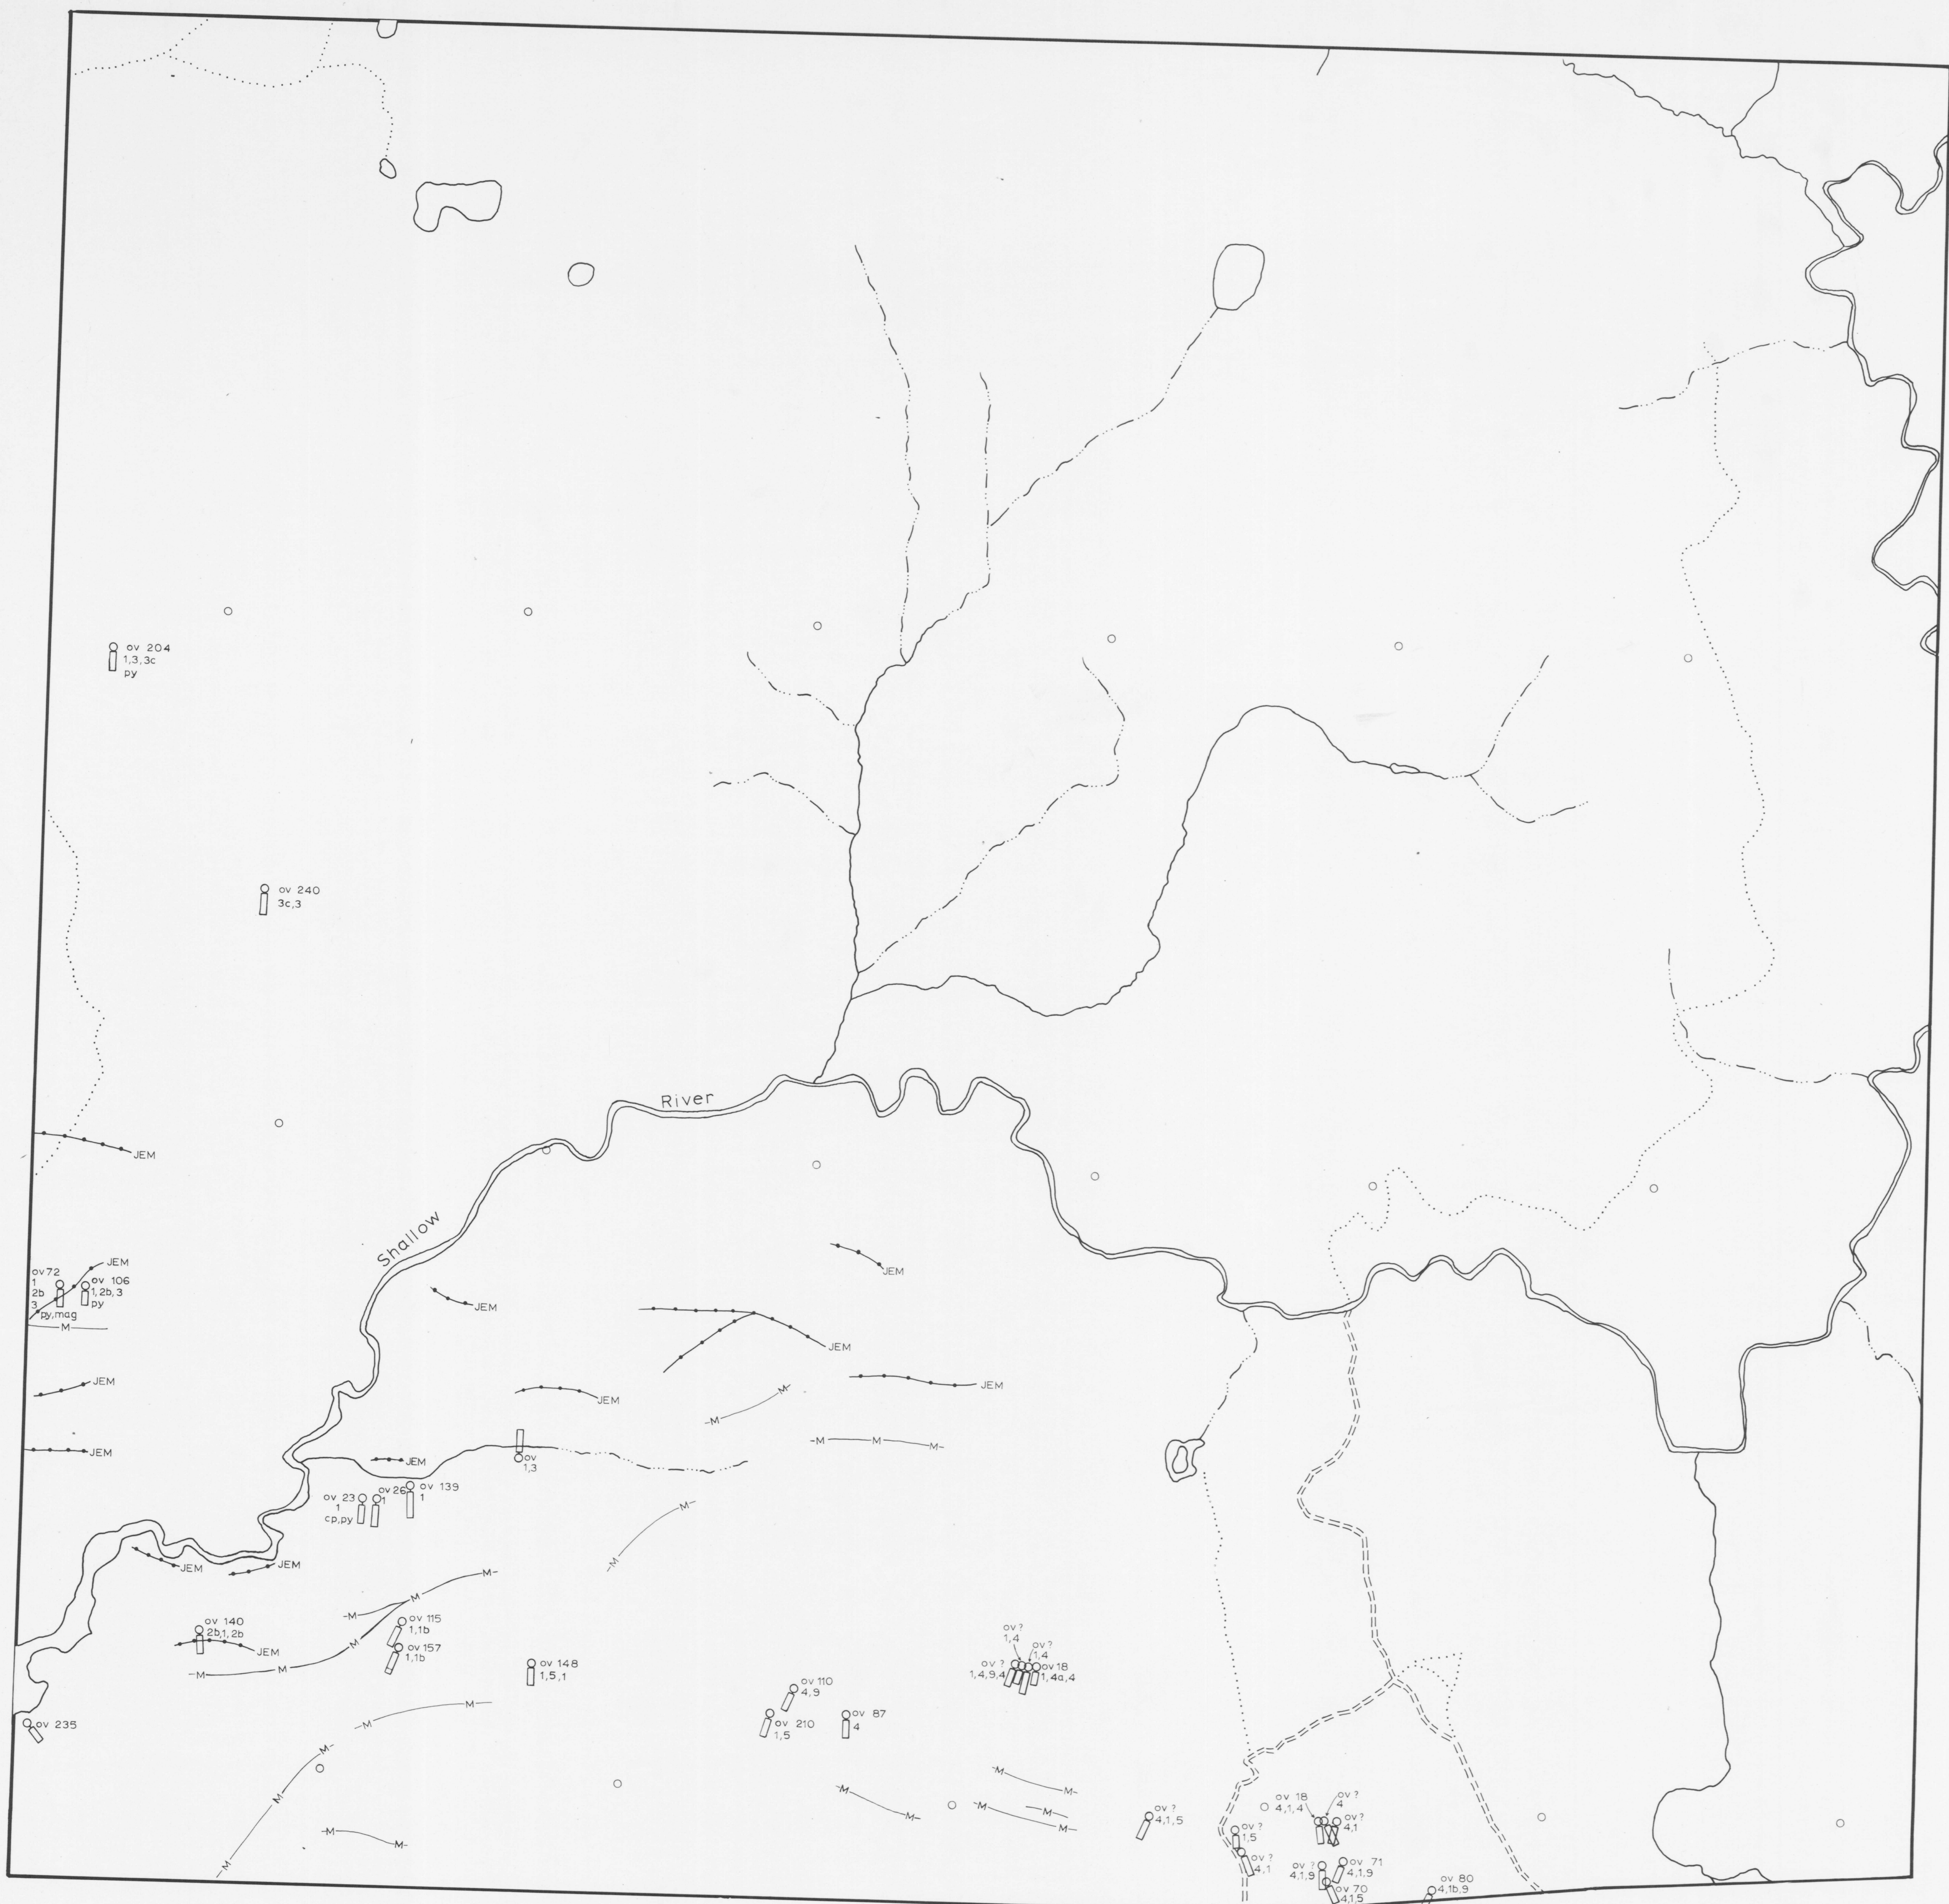

Scale: 1 inch to 1/4 mile