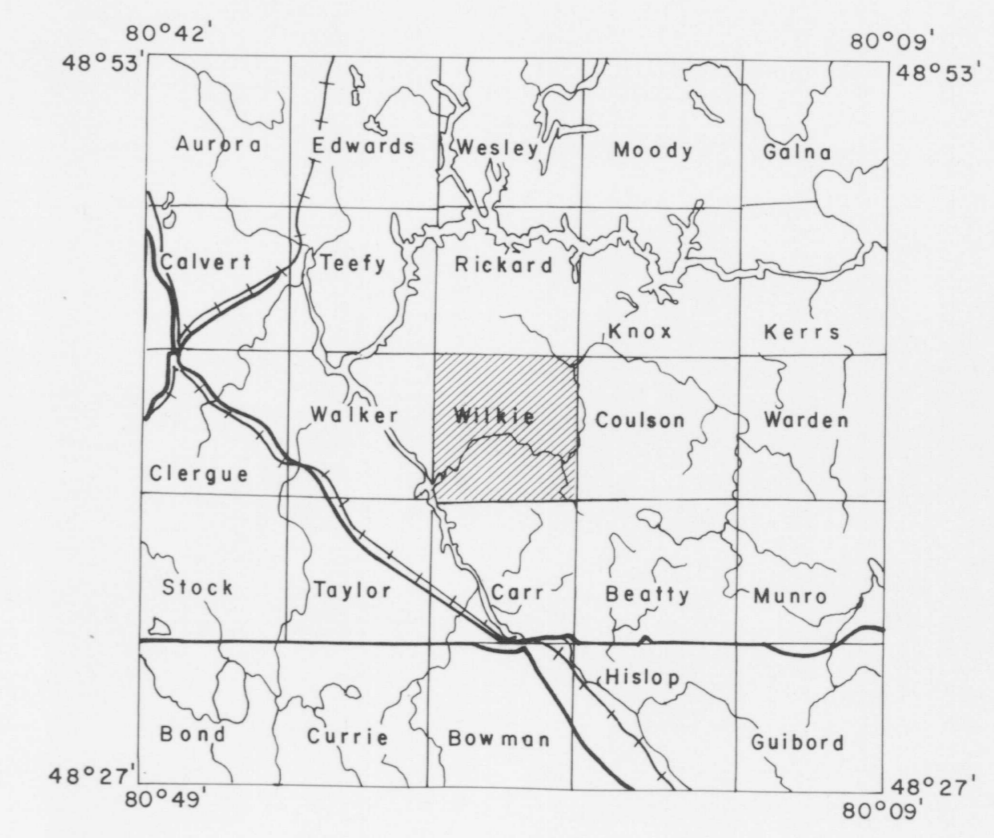

WILKIE TOWNSHIP
DISTRICT OF COCHRANE, ONTARIO

TABLE OF LITHOLOGICAL UNITS
KIRKLAND LAKE DATA SERIES