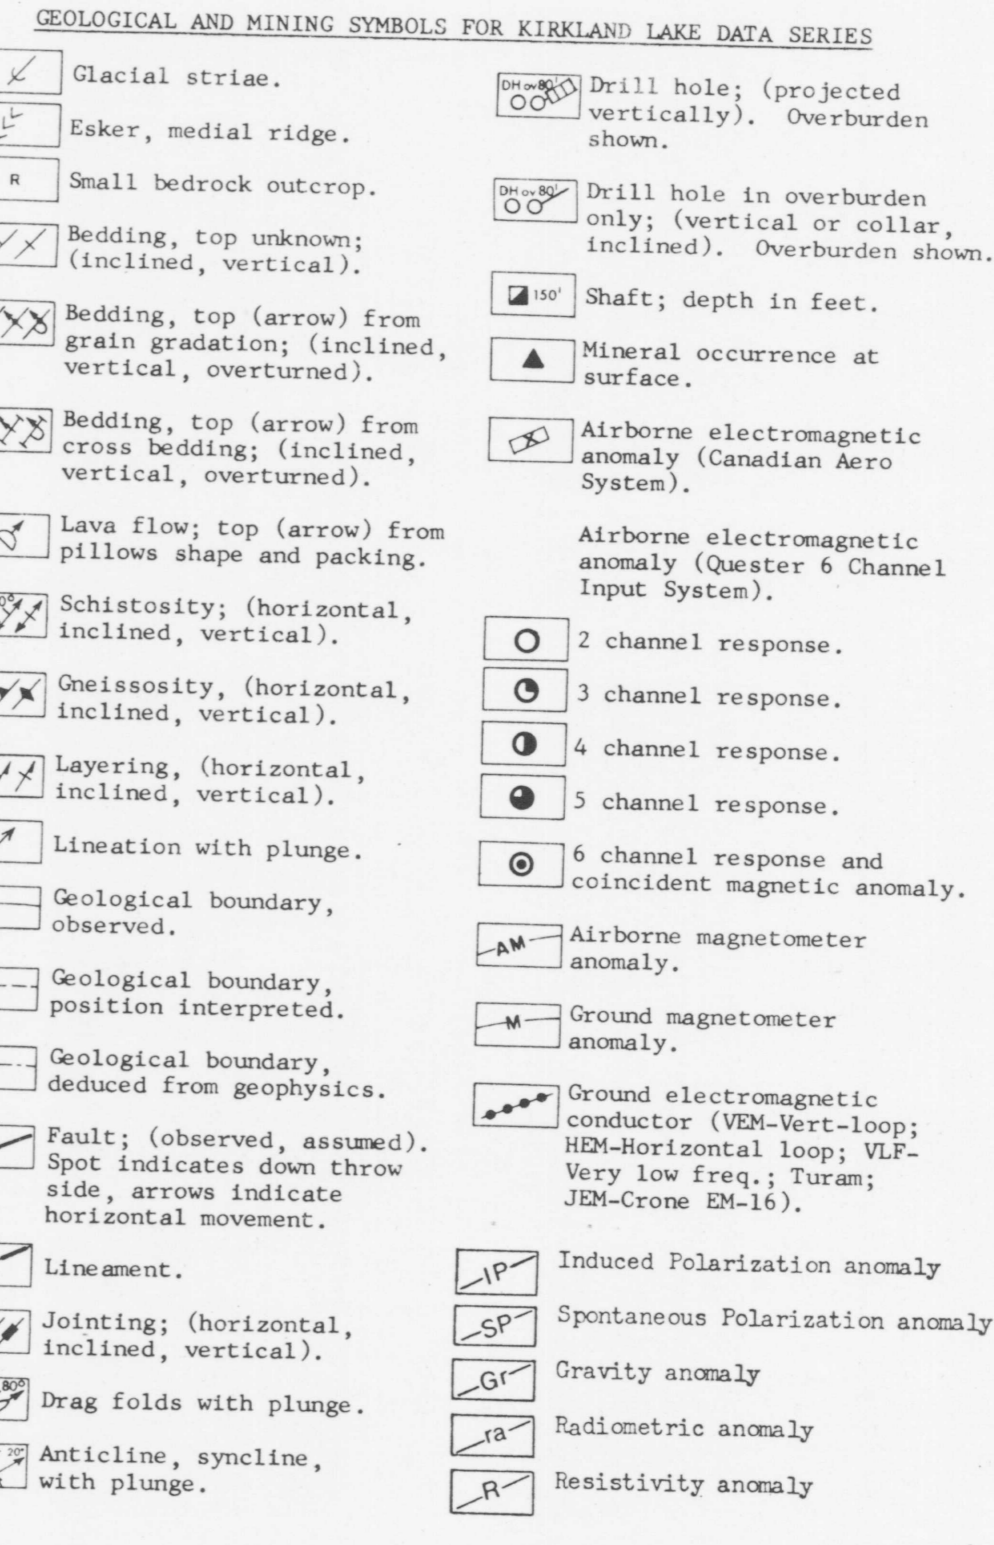

METAL AND MINERAL REFERENCE
For Kirkland Lake Data Series

Ag ..... Silver	Mo ..... Molybdenite
Asb ..... Asbestos	Ni ..... Nickel
Bi ..... Bismuth	Pb ..... Lead
Cd ..... Cadmium	Pt ..... Platinum
Co ..... Cobalt	Ptnt ..... Pentlandite
Cp ..... Chalcopyrite	Py ..... Pyrite
Cu ..... Copper	Py ..... Pyrite
Ep ..... Epidote	Qcv ..... Quartz-carbonate vein
Fl ..... Fluorite	Qv ..... Quartz vein
Gp ..... Garnet	Serp ..... Serpentine
Gal ..... Galena	Spec ..... Sphalerite
Mg ..... Magnetite	Talc ..... Talc
Mar ..... Marcasite	Zn ..... Zinc
Ml ..... Millerite	

OPEN FILE
104
JUN 1972
GEOLOGICAL SURVEY
OTTAWA