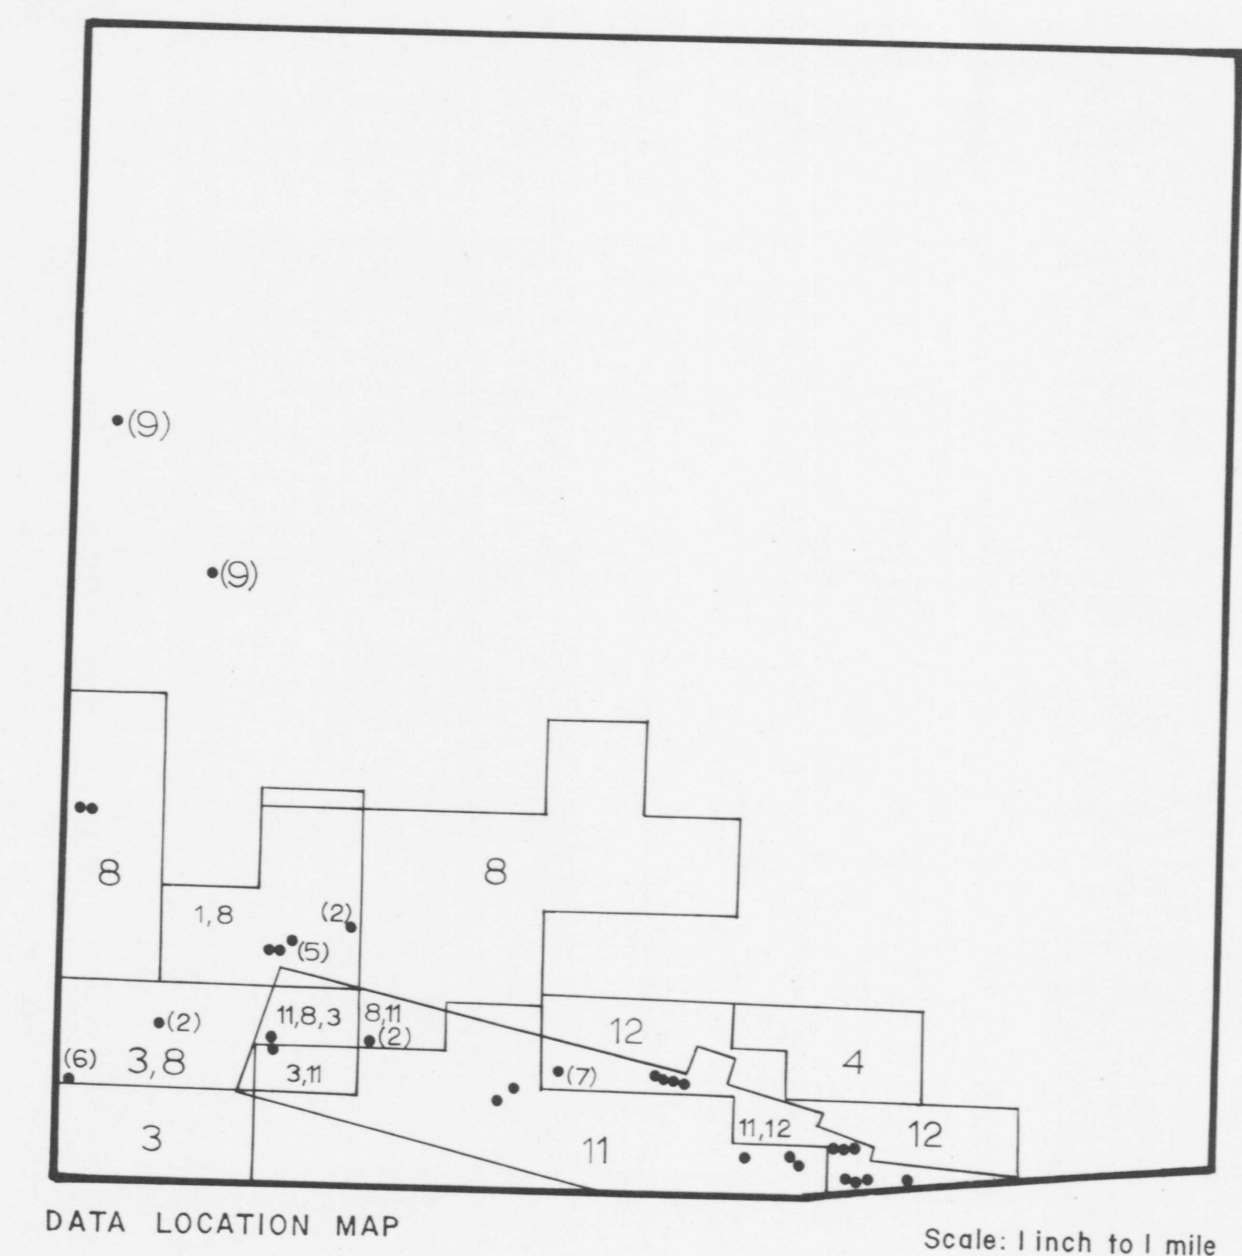

DATA FILED WITH THE ONTARIO DEPARTMENT OF MINES AND NORTHERN AFFAIRS RESIDENT GEOLOGIST AT KIRKLAND LAKE Through February 1972

NO.	COMPANY	DIAMOND DRILLING	AIRBORNE MAGNETOMETER	AIRBORNE ELECTROMAGNETIC INDUCTION	GROUND MAGNETOMETER	VERTICAL LOOP ELECTROMAGNETIC INDUCTION	NON-IDENTICAL LOOP ELECTROMAGNETIC INDUCTION	TURFAY ELECTROMAGNETOMETER	JEM	INDUCED POLARIZATION VLF	RESISTIVITY	GRAVITY	GEOCHEMICAL	OTHERS
1.	Baillieu-Codere-Thompson	39	65											39*
2.	Continental Copper Mines Ltd.													
3.	Dominion Gulf Co. "Wagler-Wilkie 1"	54			54-55									66**
4.	Field Explorations Ltd.		70											
5.	Hecla Mining Co. of Canada Ltd.		39											
6.	Hollinger Consolidated Gold Mines Ltd. "Block C"		39											
7.	Hollinger Consolidated Gold Mines Ltd. "Block D"		39											
8.	Noranda Exploration Co. Ltd.	61-62	62		61-62									61-62
9.	Noranda Expl. Co. Ltd. "Wilkie-Welker"		65											65
10.	Twin Falls Syndicate													
11.	Willicar Mines Ltd.	45	44-46		44**									
12.	Young-Devilson Mines Ltd.													

* assays
** prospectus
*** 27 anomalies attributed to diabase dikes were also recorded but are not plotted