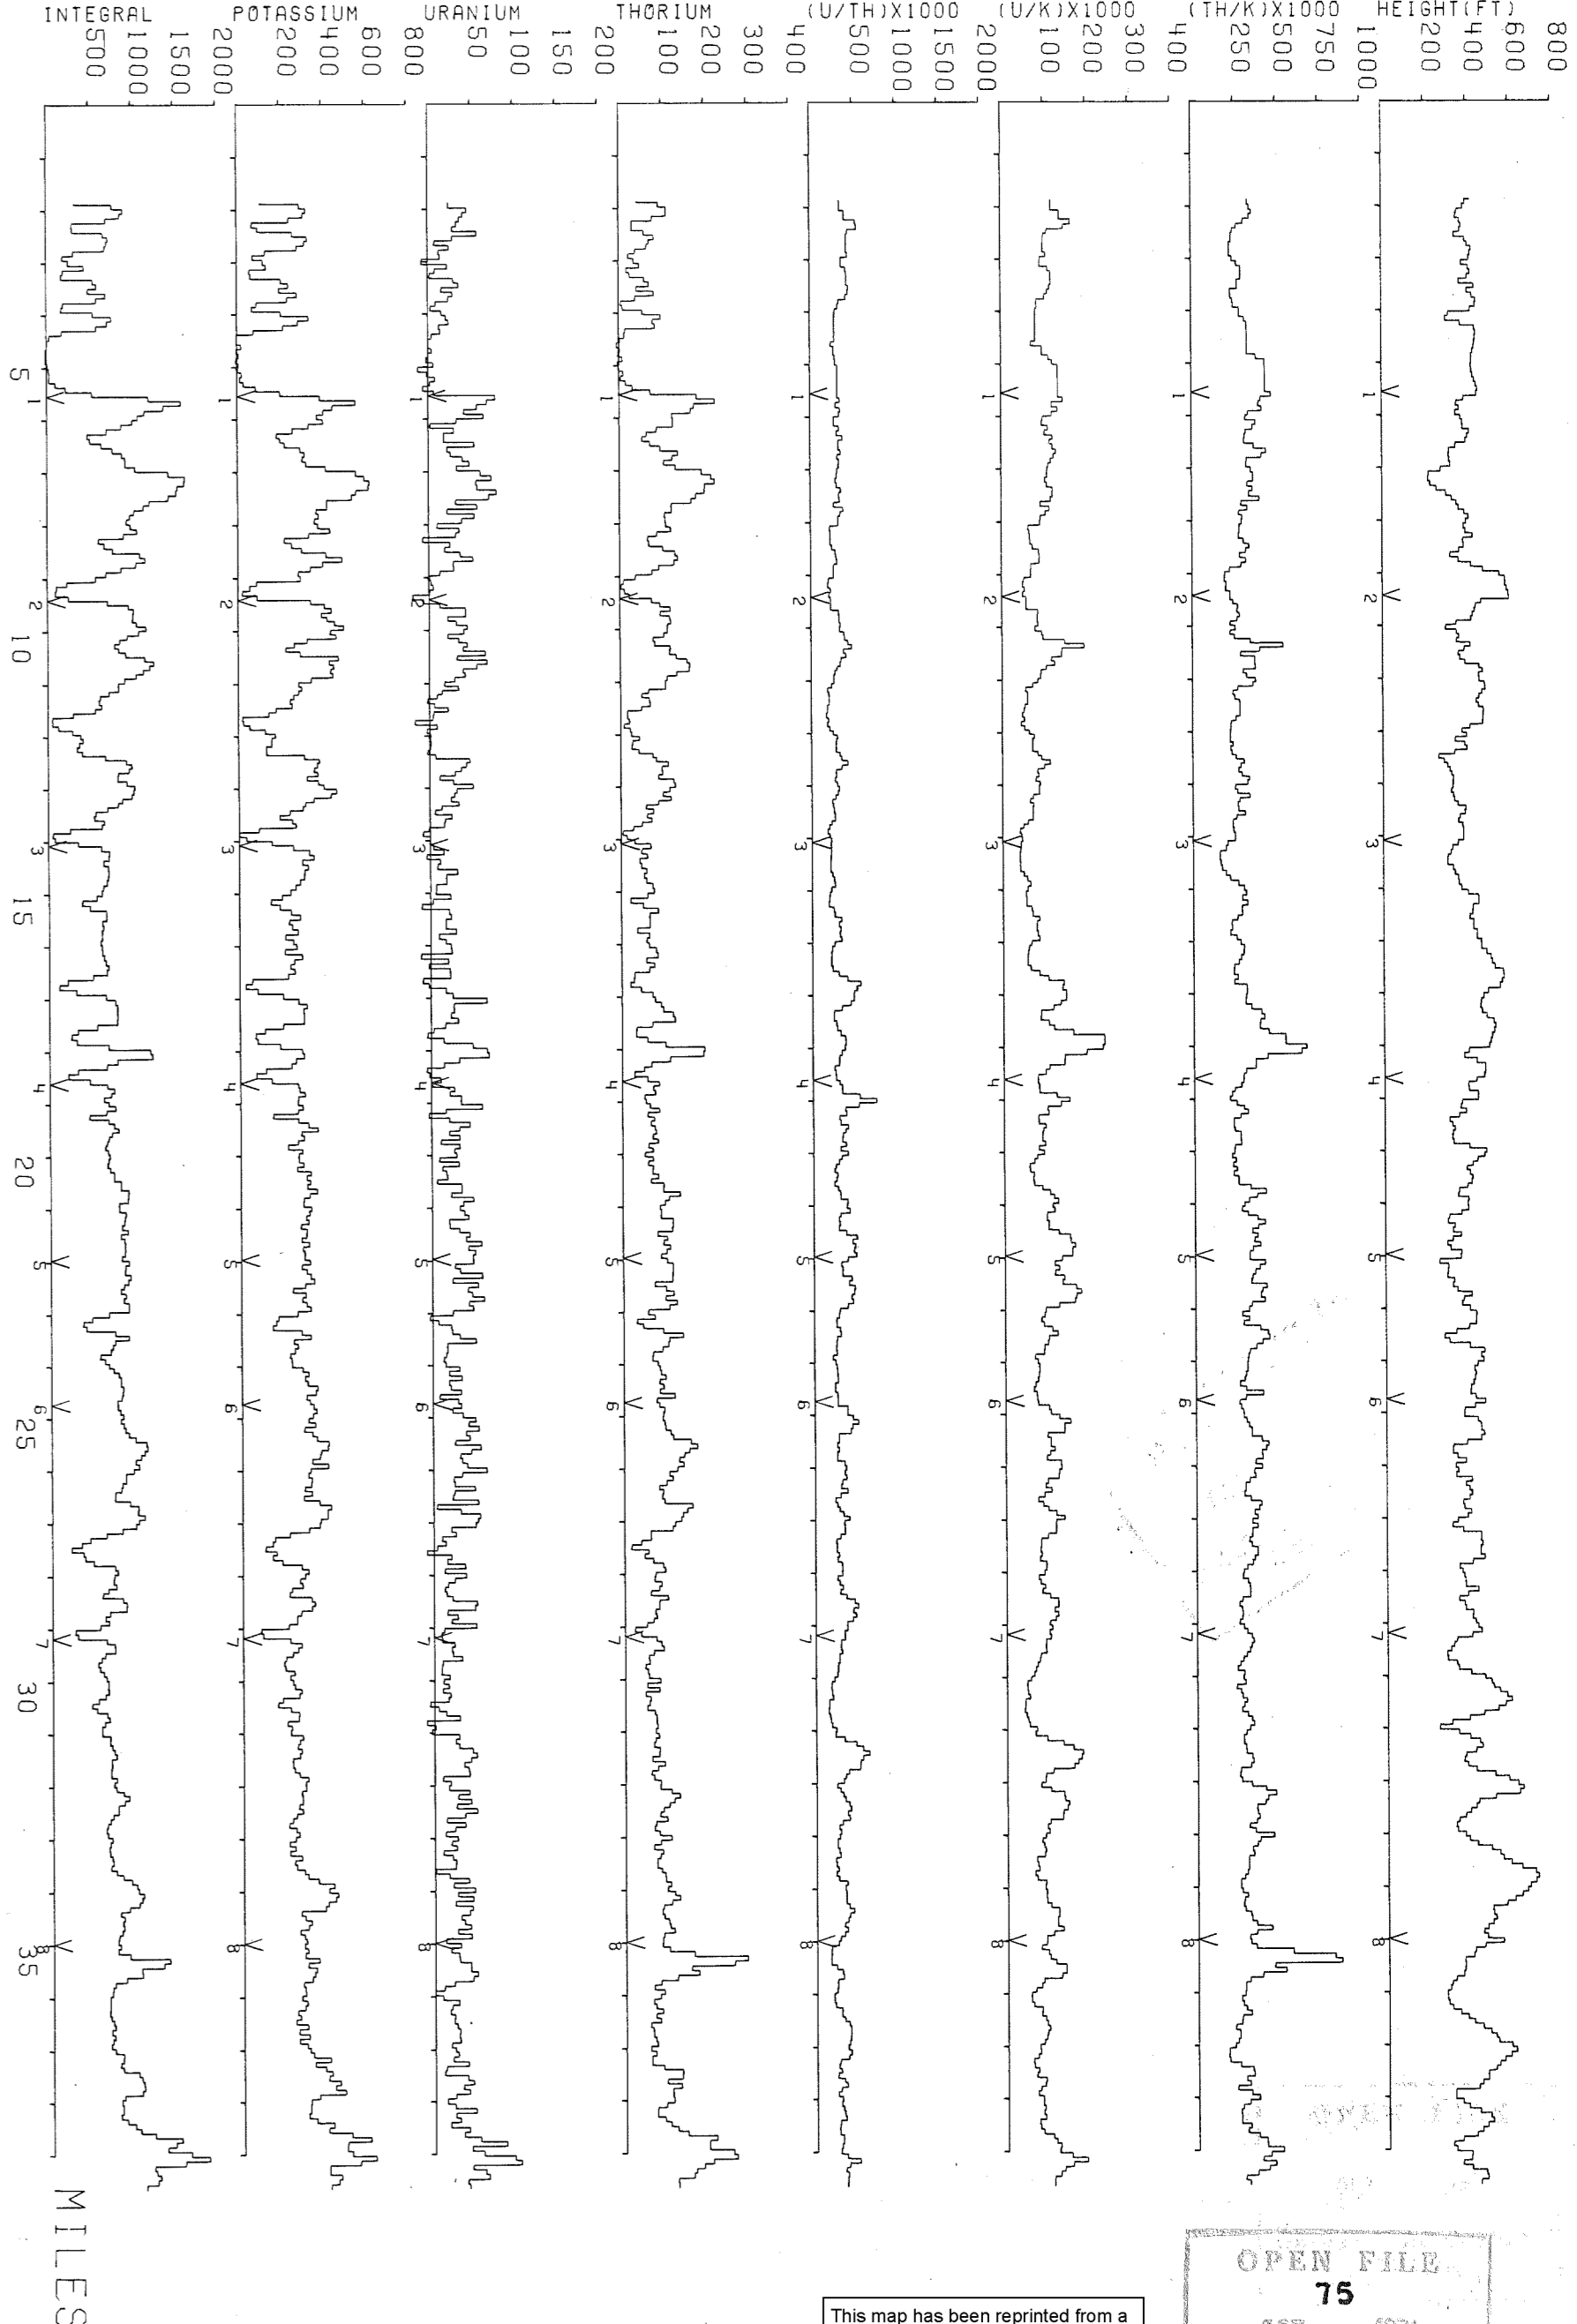

ELLIOT LAKE SURVEY 1970
LINE 27 NORTH

OPEN FILE
75
OCT 1971
GEOLOGICAL SURVEY
OTTAWA