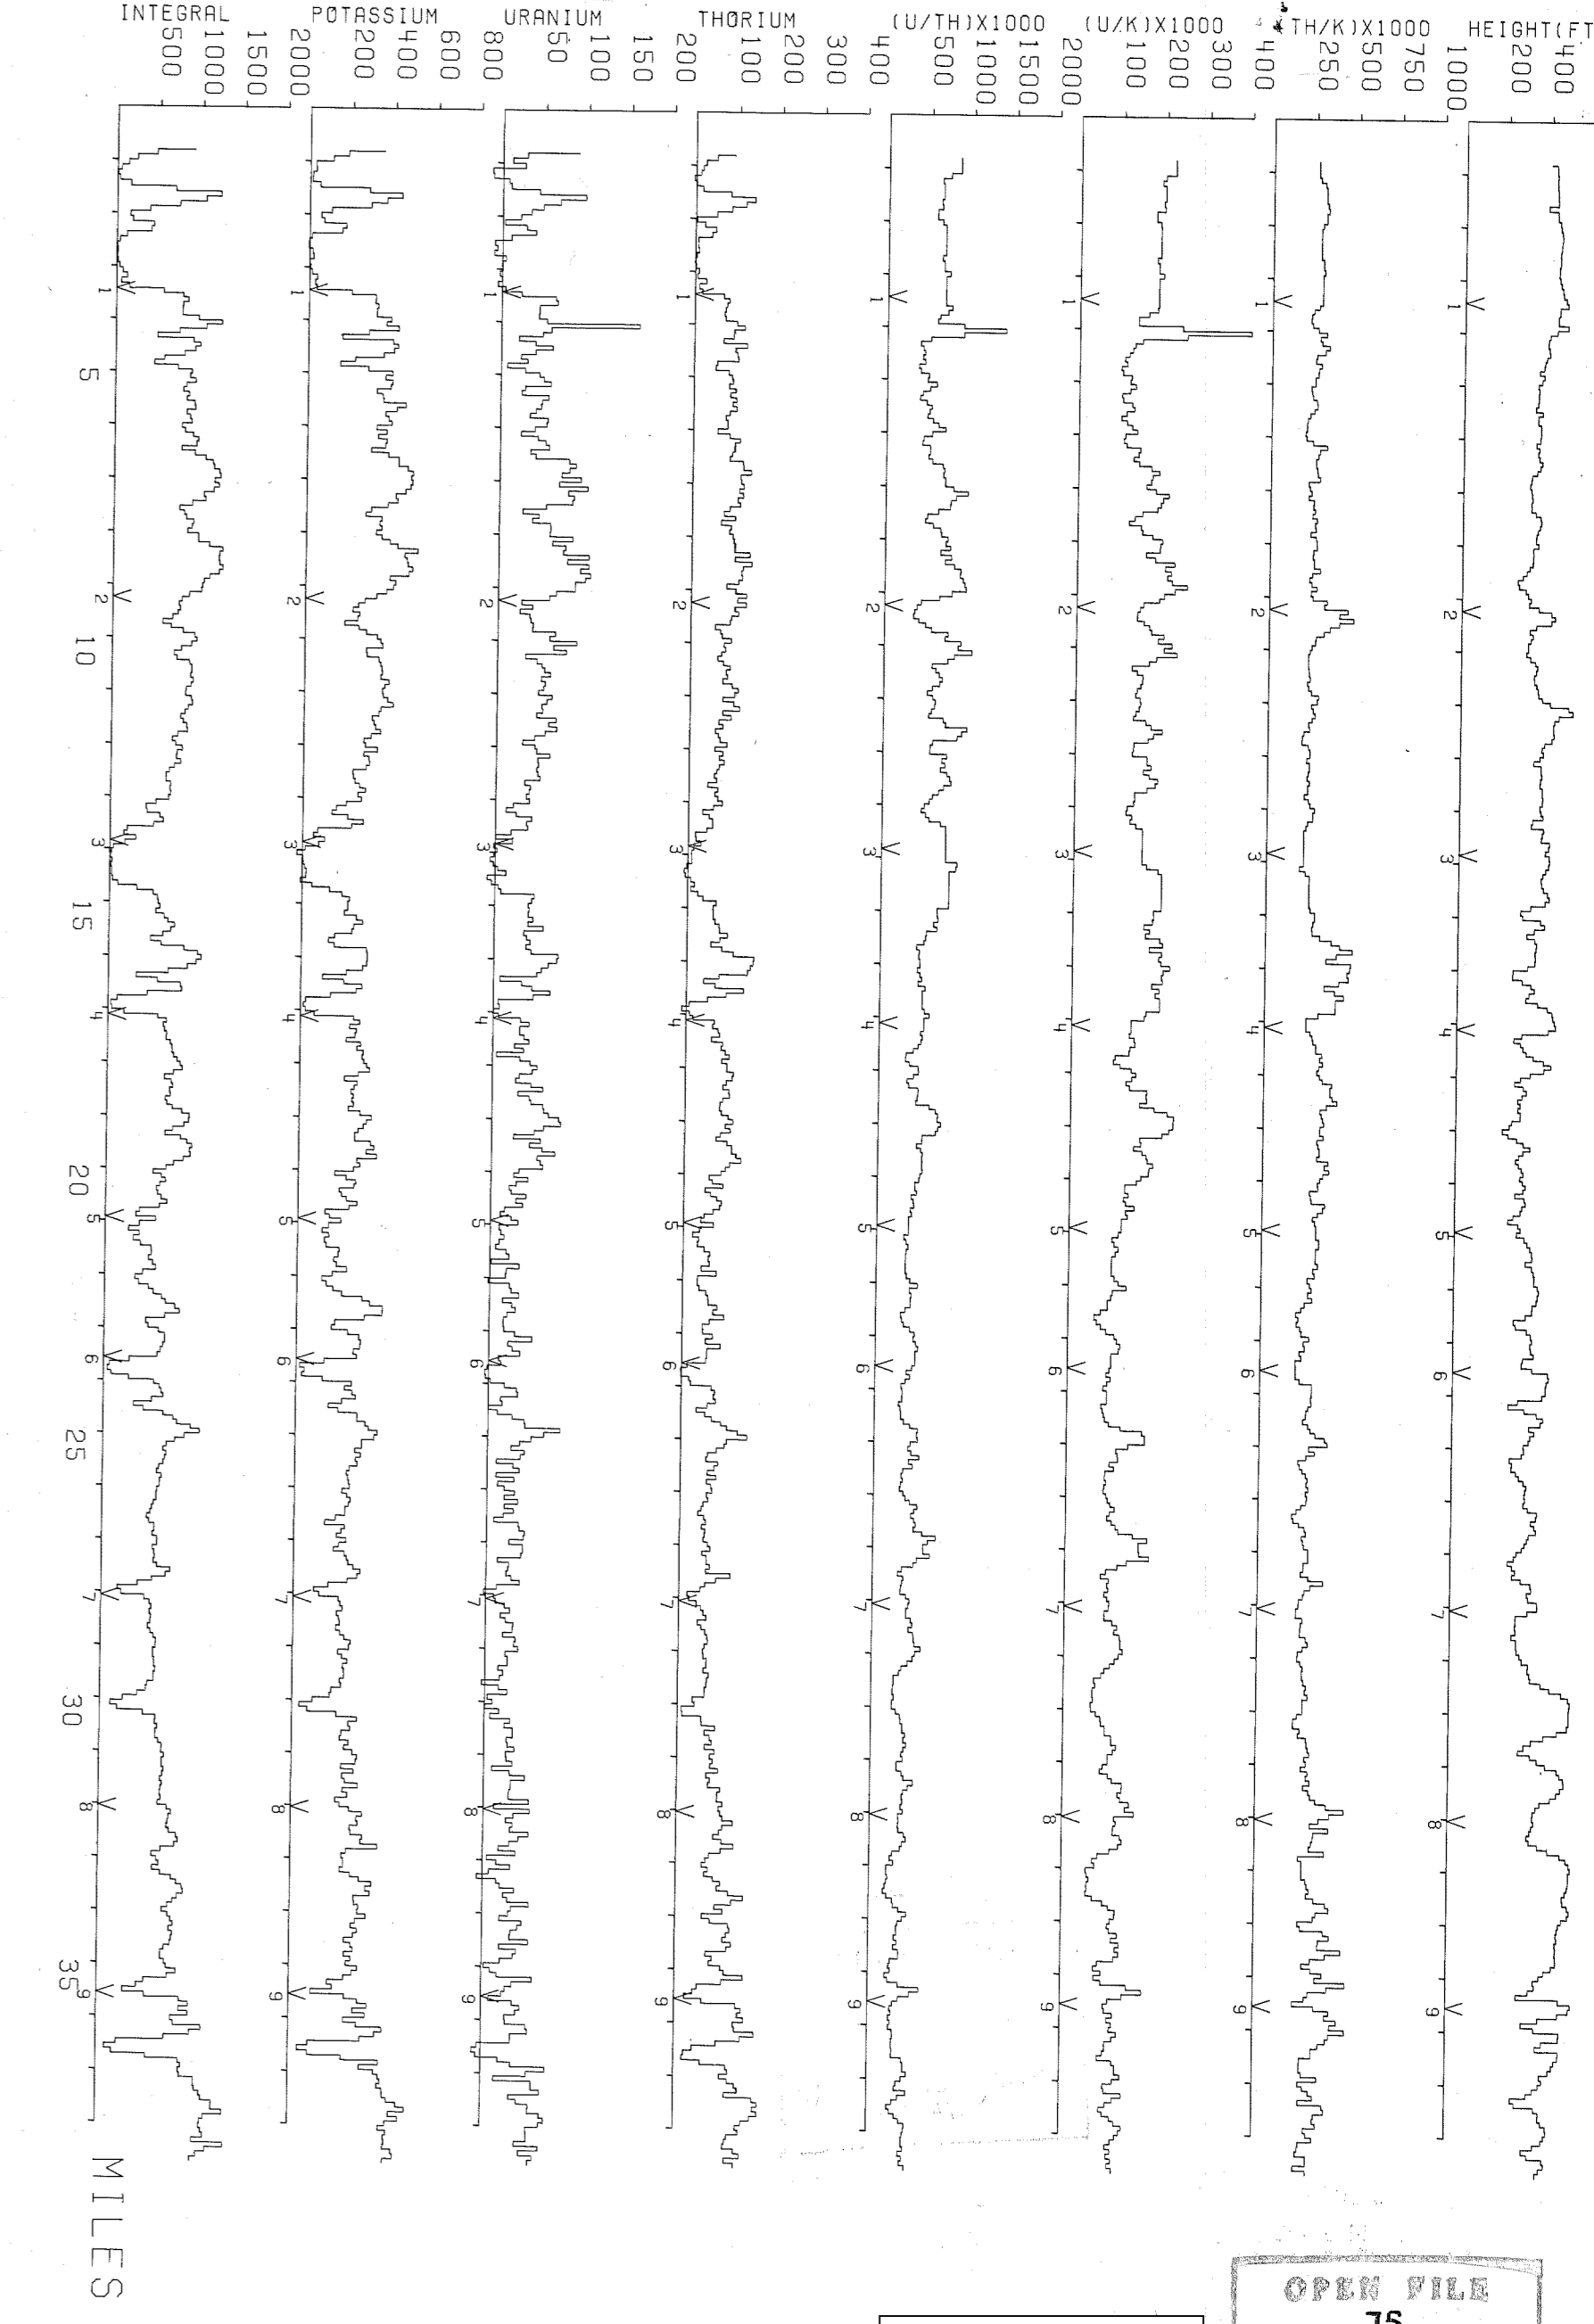

ELLIOT LAKE SURVEY 1970
LINE 5 NORTH

OPEN FILE
75
OCT 1971
GEOLOGICAL SURVEY
OTTAWA