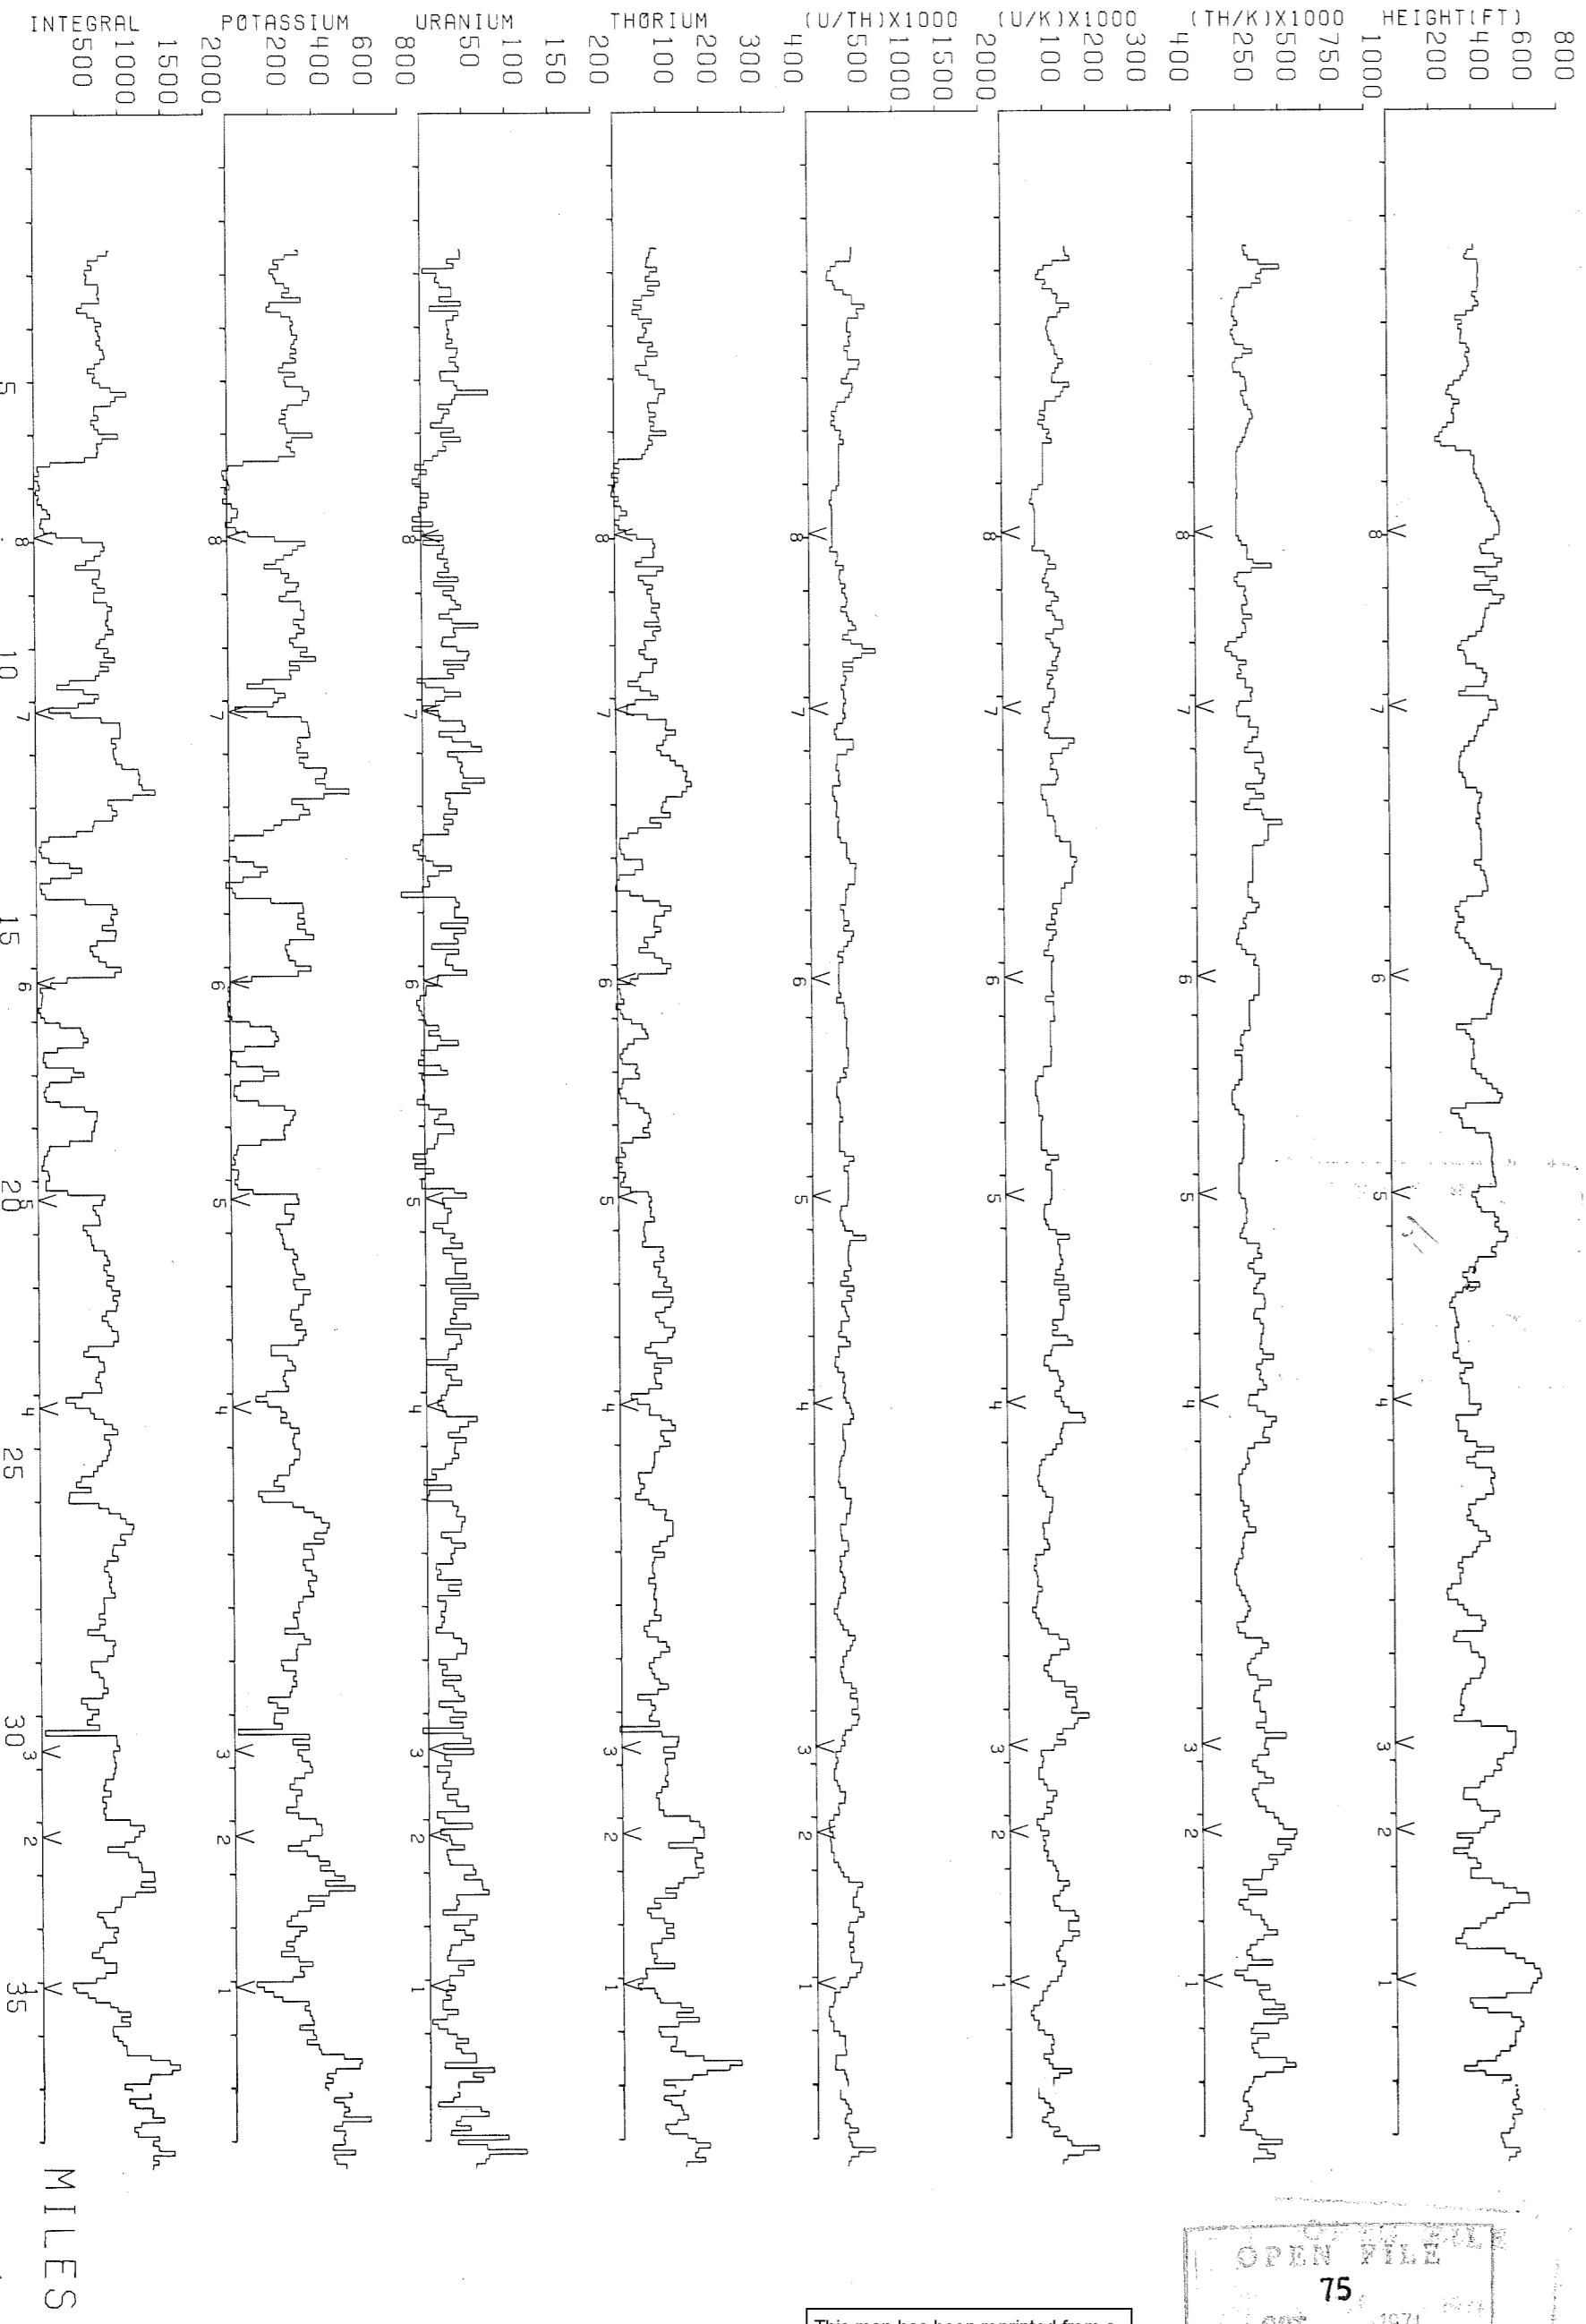

ELLIOT LAKE SURVEY 1970
LINE 40 NORTH

OPEN FILE
75
OCT 1971
GEOLOGICAL SURVEY
OTTAWA