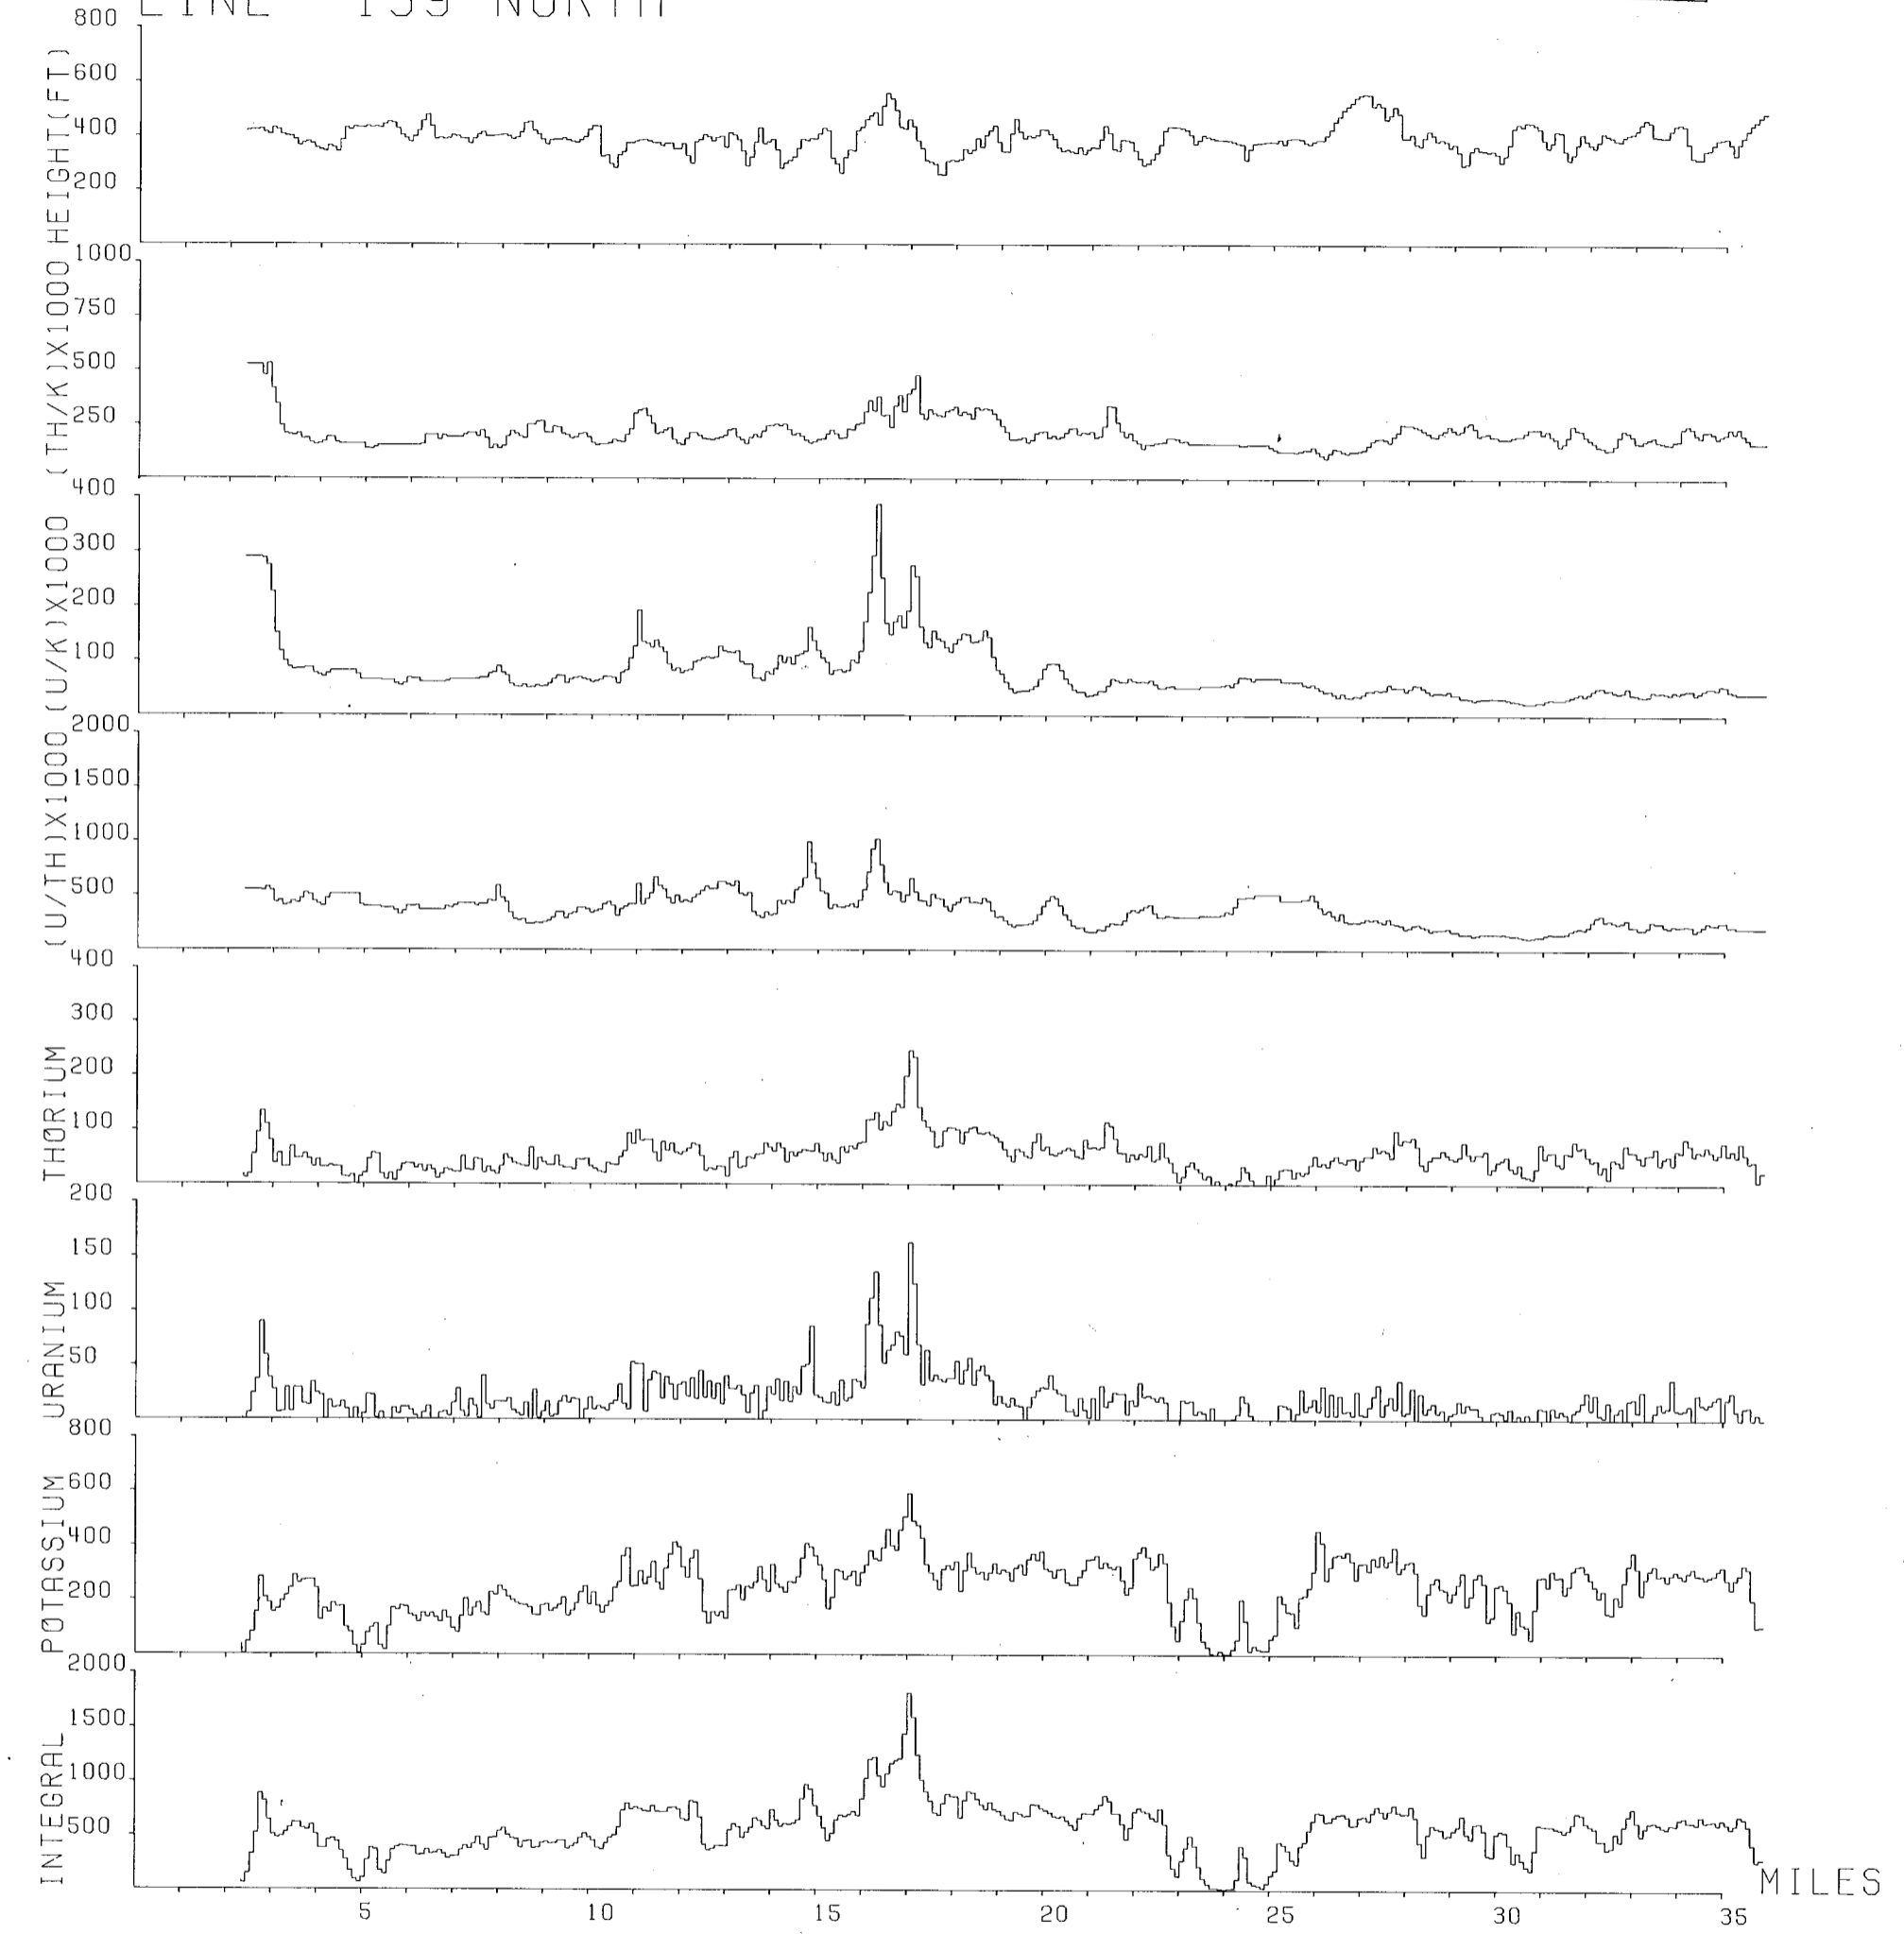

BANCROFT SURVEY 1969

LINE 140 NORTH

OPEN FILE  
DEC 1970  
GEOLOGICAL SURVEY  
OTTAWA

BANCROFT SURVEY 1969

LINE 139 NORTH

OPEN FILE  
DEC 1970  
GEOLOGICAL SURVEY  
OTTAWA

This map has been reprinted from a scanned version of the original map  
Reproduction par numérisation d'une carte sur papier