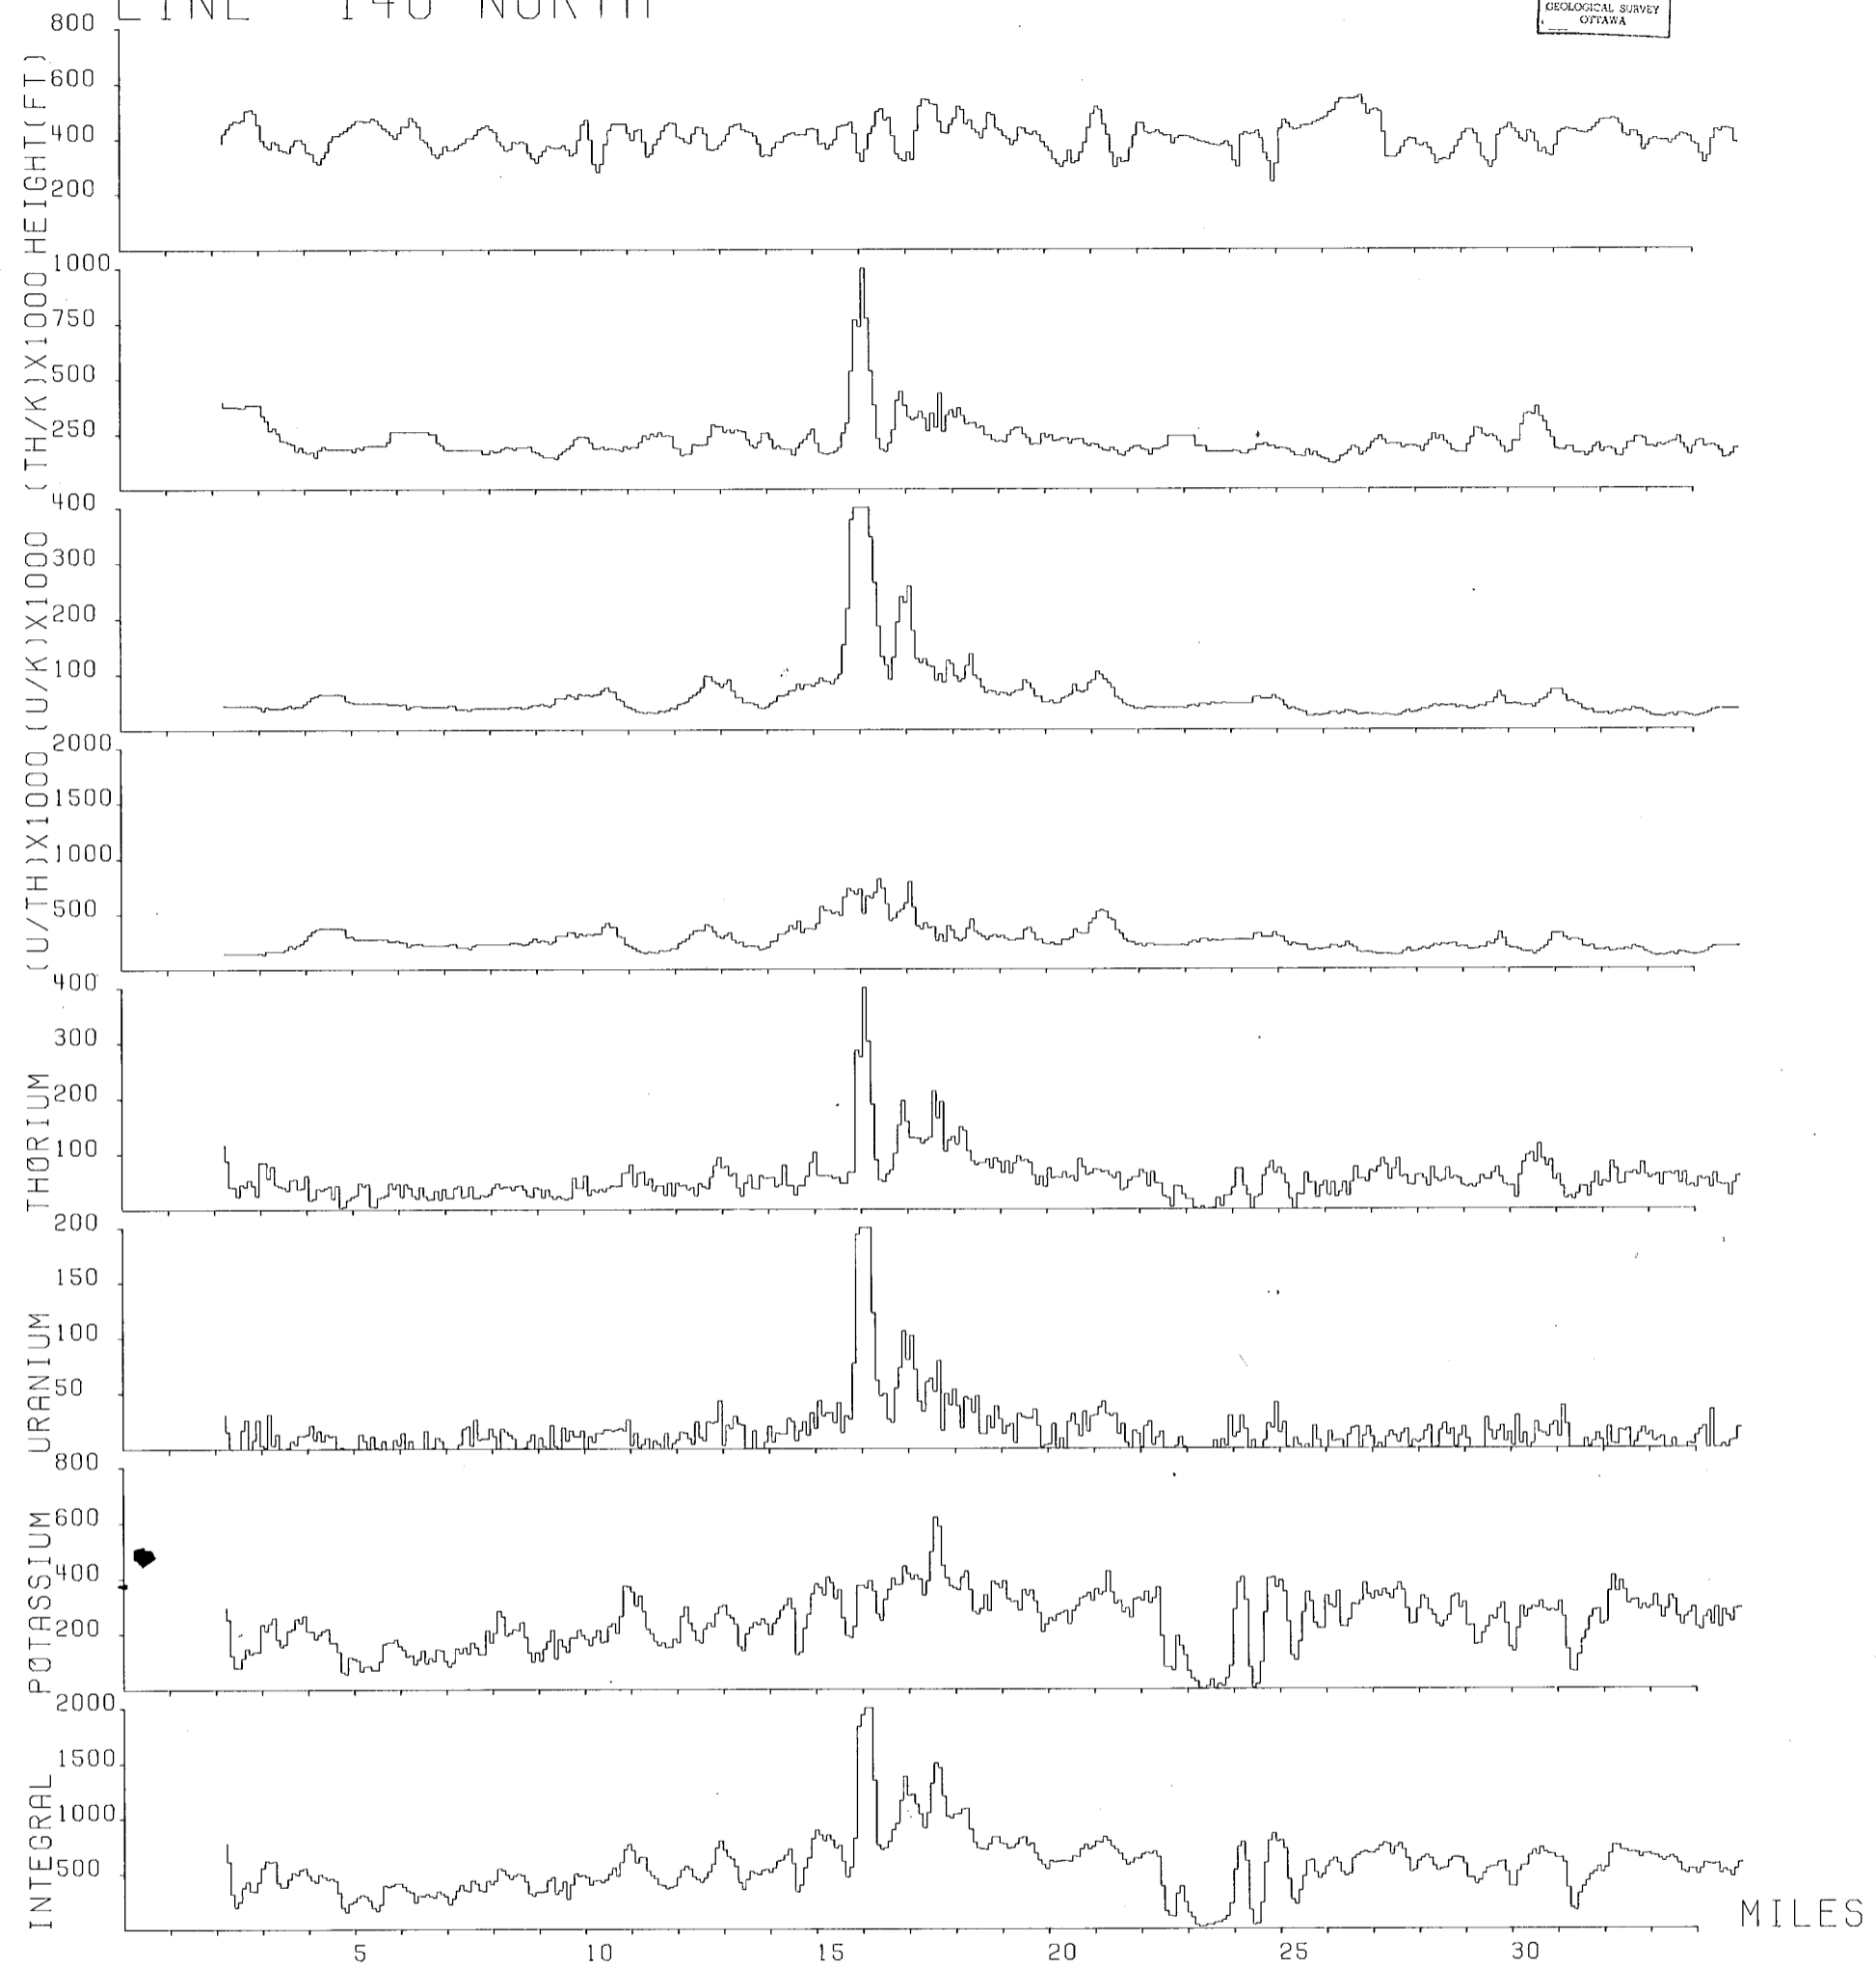

BANCROFT SURVEY 1969

LINE 140 NORTH

OPEN FILE  
DEC 1970  
GEOLOGICAL SURVEY  
OTTAWA

BANCROFT SURVEY 1969

LINE 139 NORTH

OPEN FILE  
DEC 1970  
GEOLOGICAL SURVEY  
OTTAWA

This map has been reprinted from a scanned version of the original map  
Reproduction par numérisation d'une carte sur papier