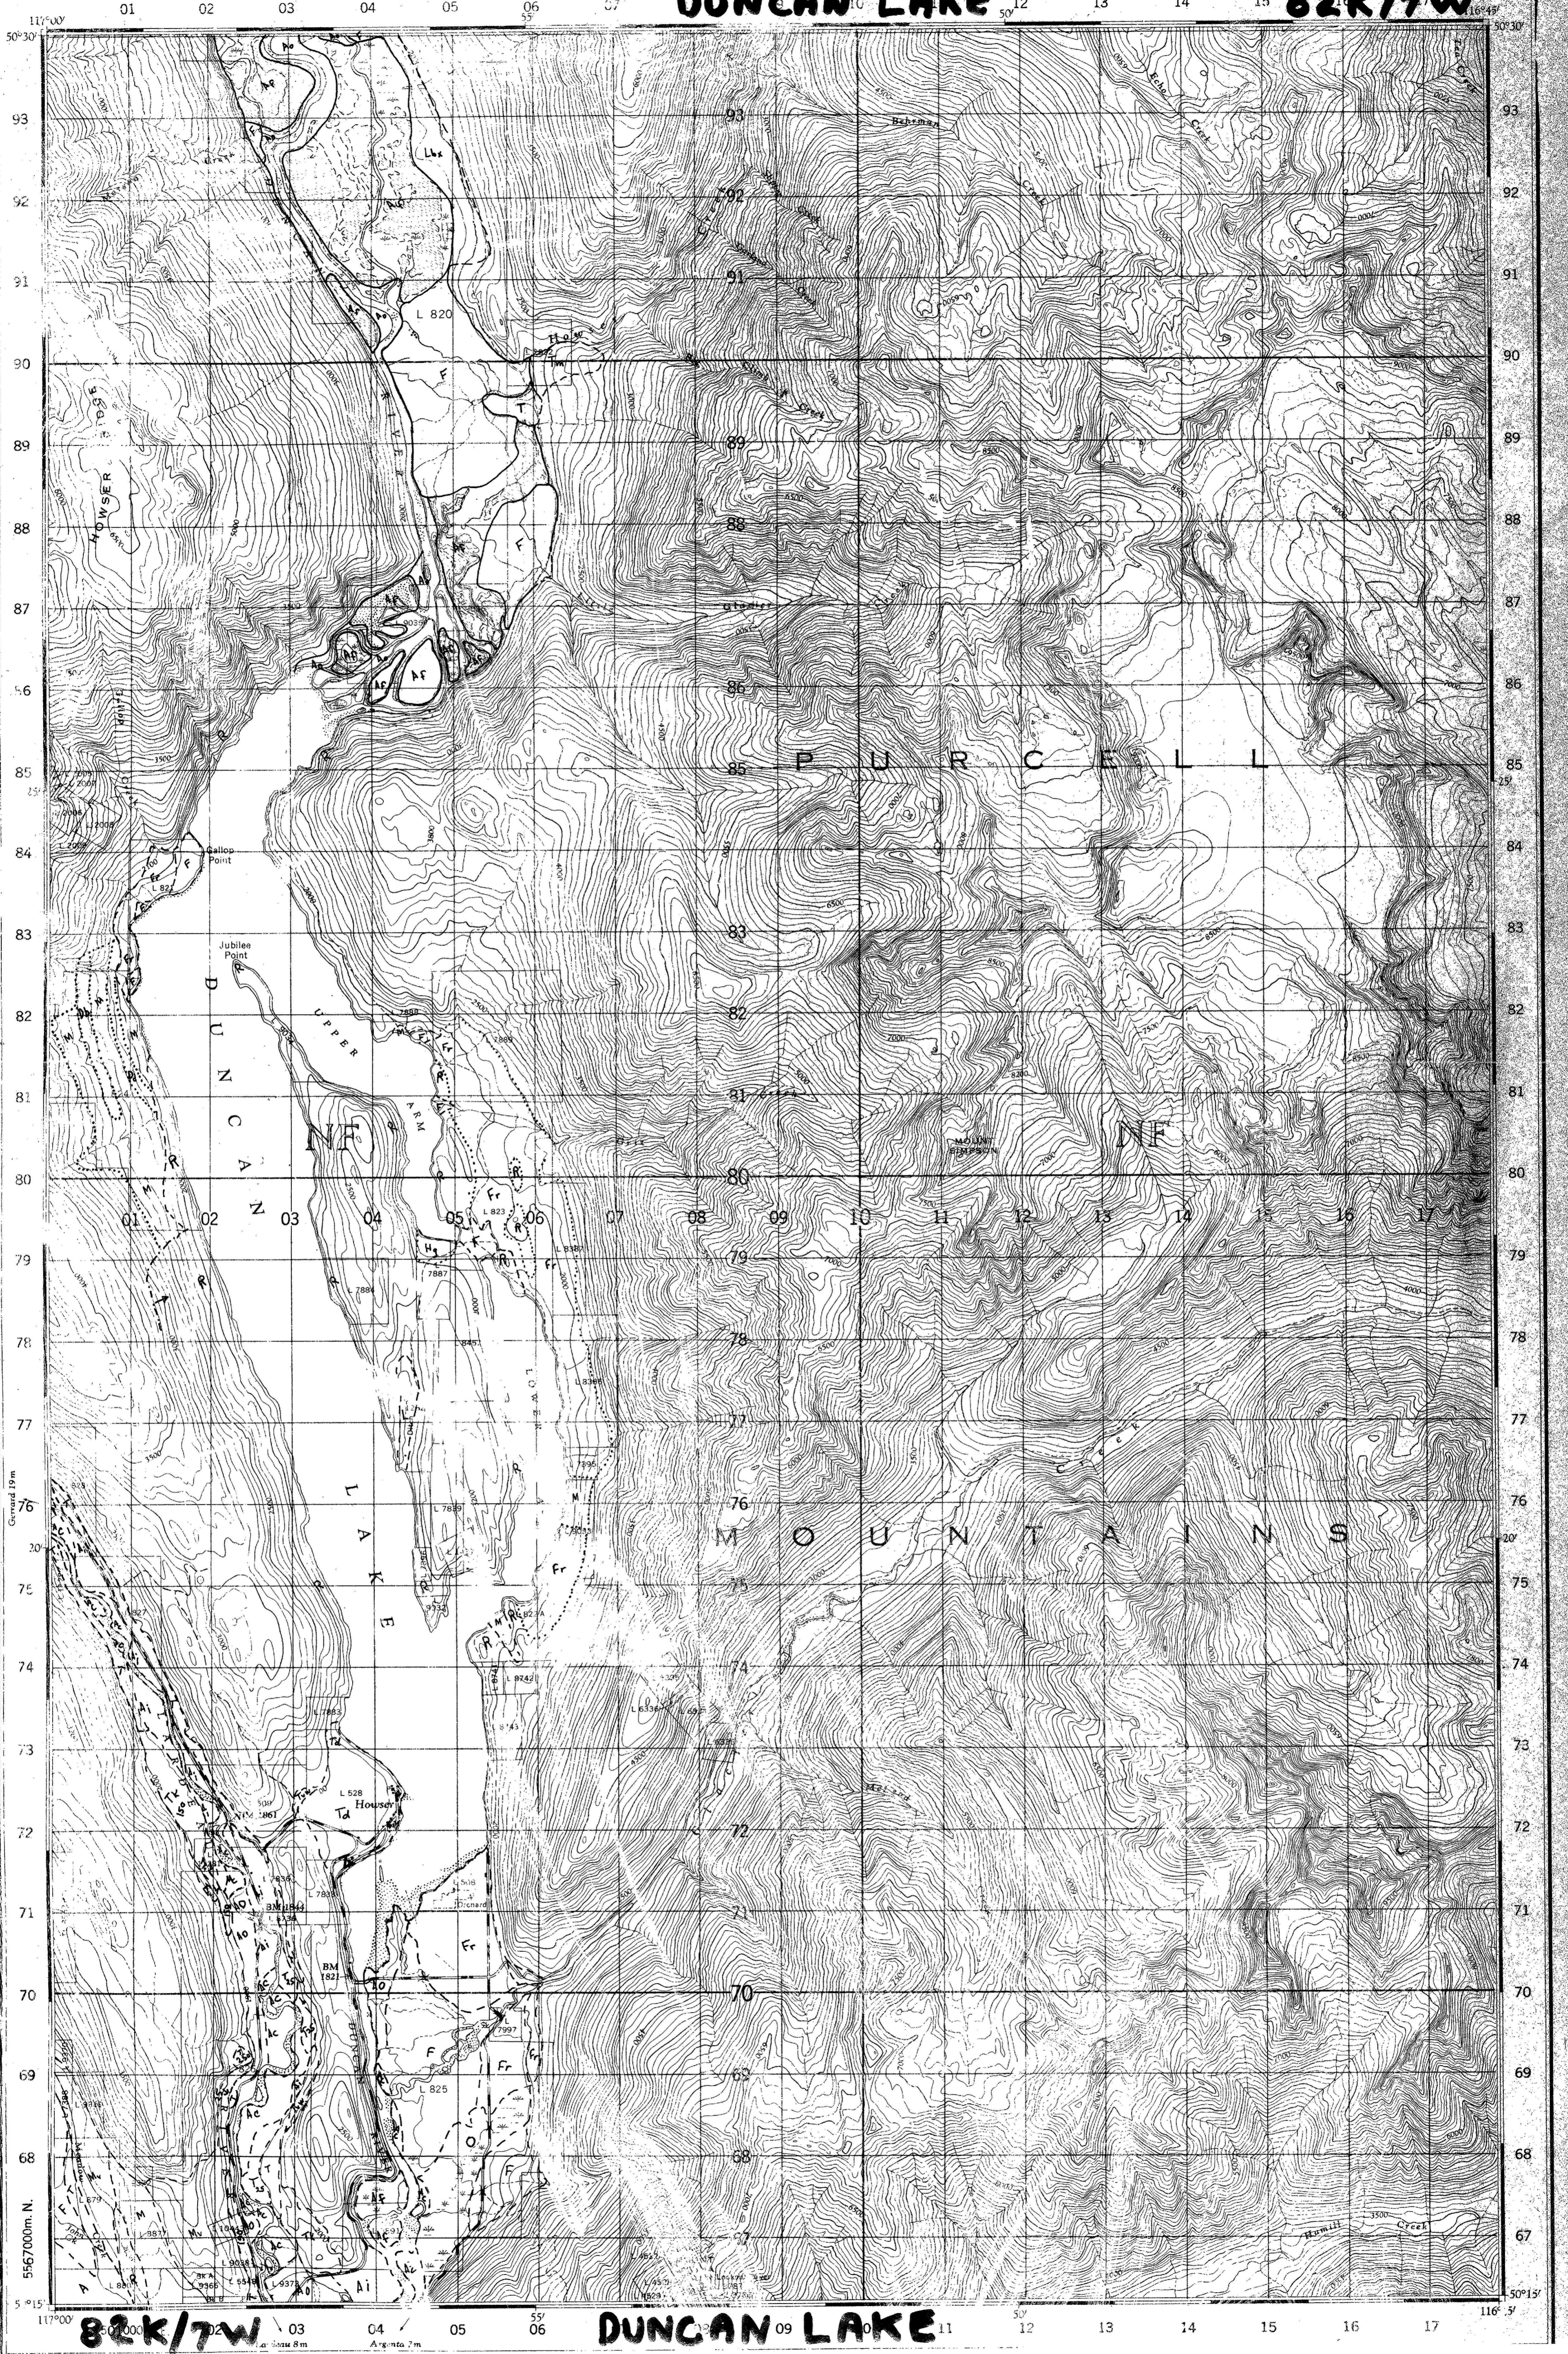

DUNCAN LAKE

82K/7W

82K/7W

DUNCAN LAKE

OPEN FILE
 25
 JUL - 1910
 GEOLOGICAL SURVEY
 OTTAWA