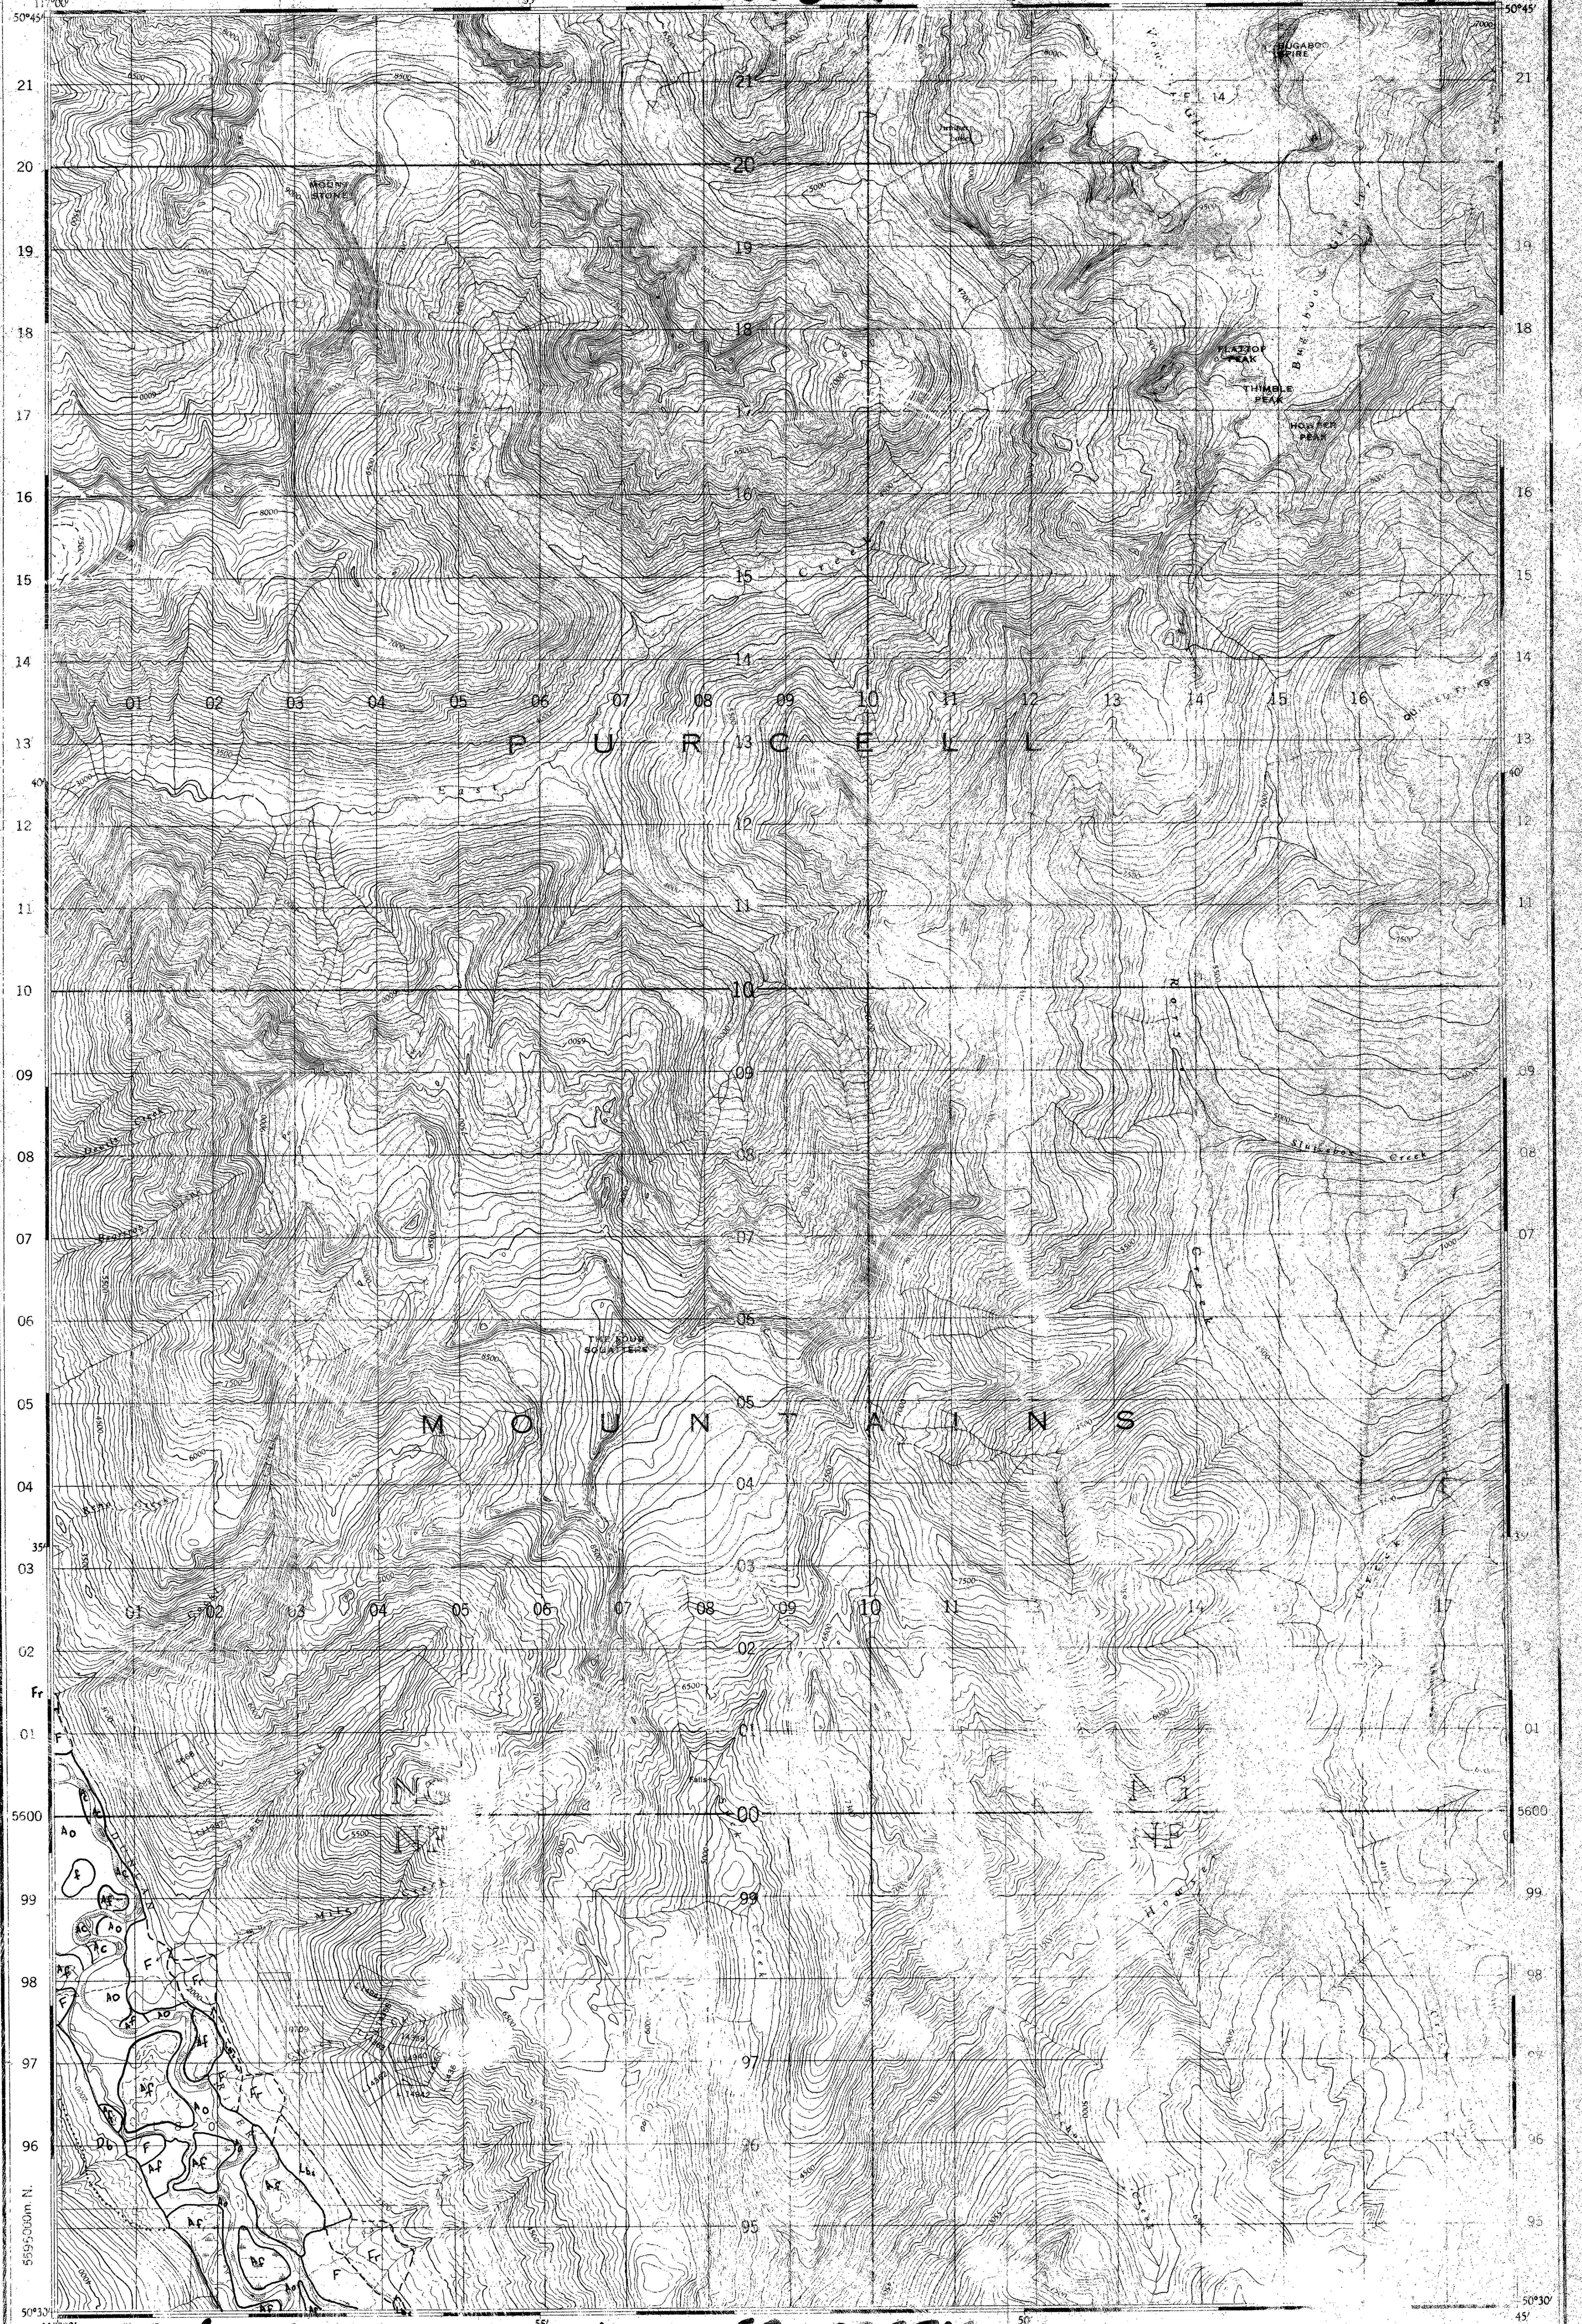

HOWSER CREEK

82K/10W

82K/10W

HOWSER CREEK

OPEN FILE  
 25  
 JUL - 1970  
 GEOLOGICAL SURVEY  
 OTTAWA