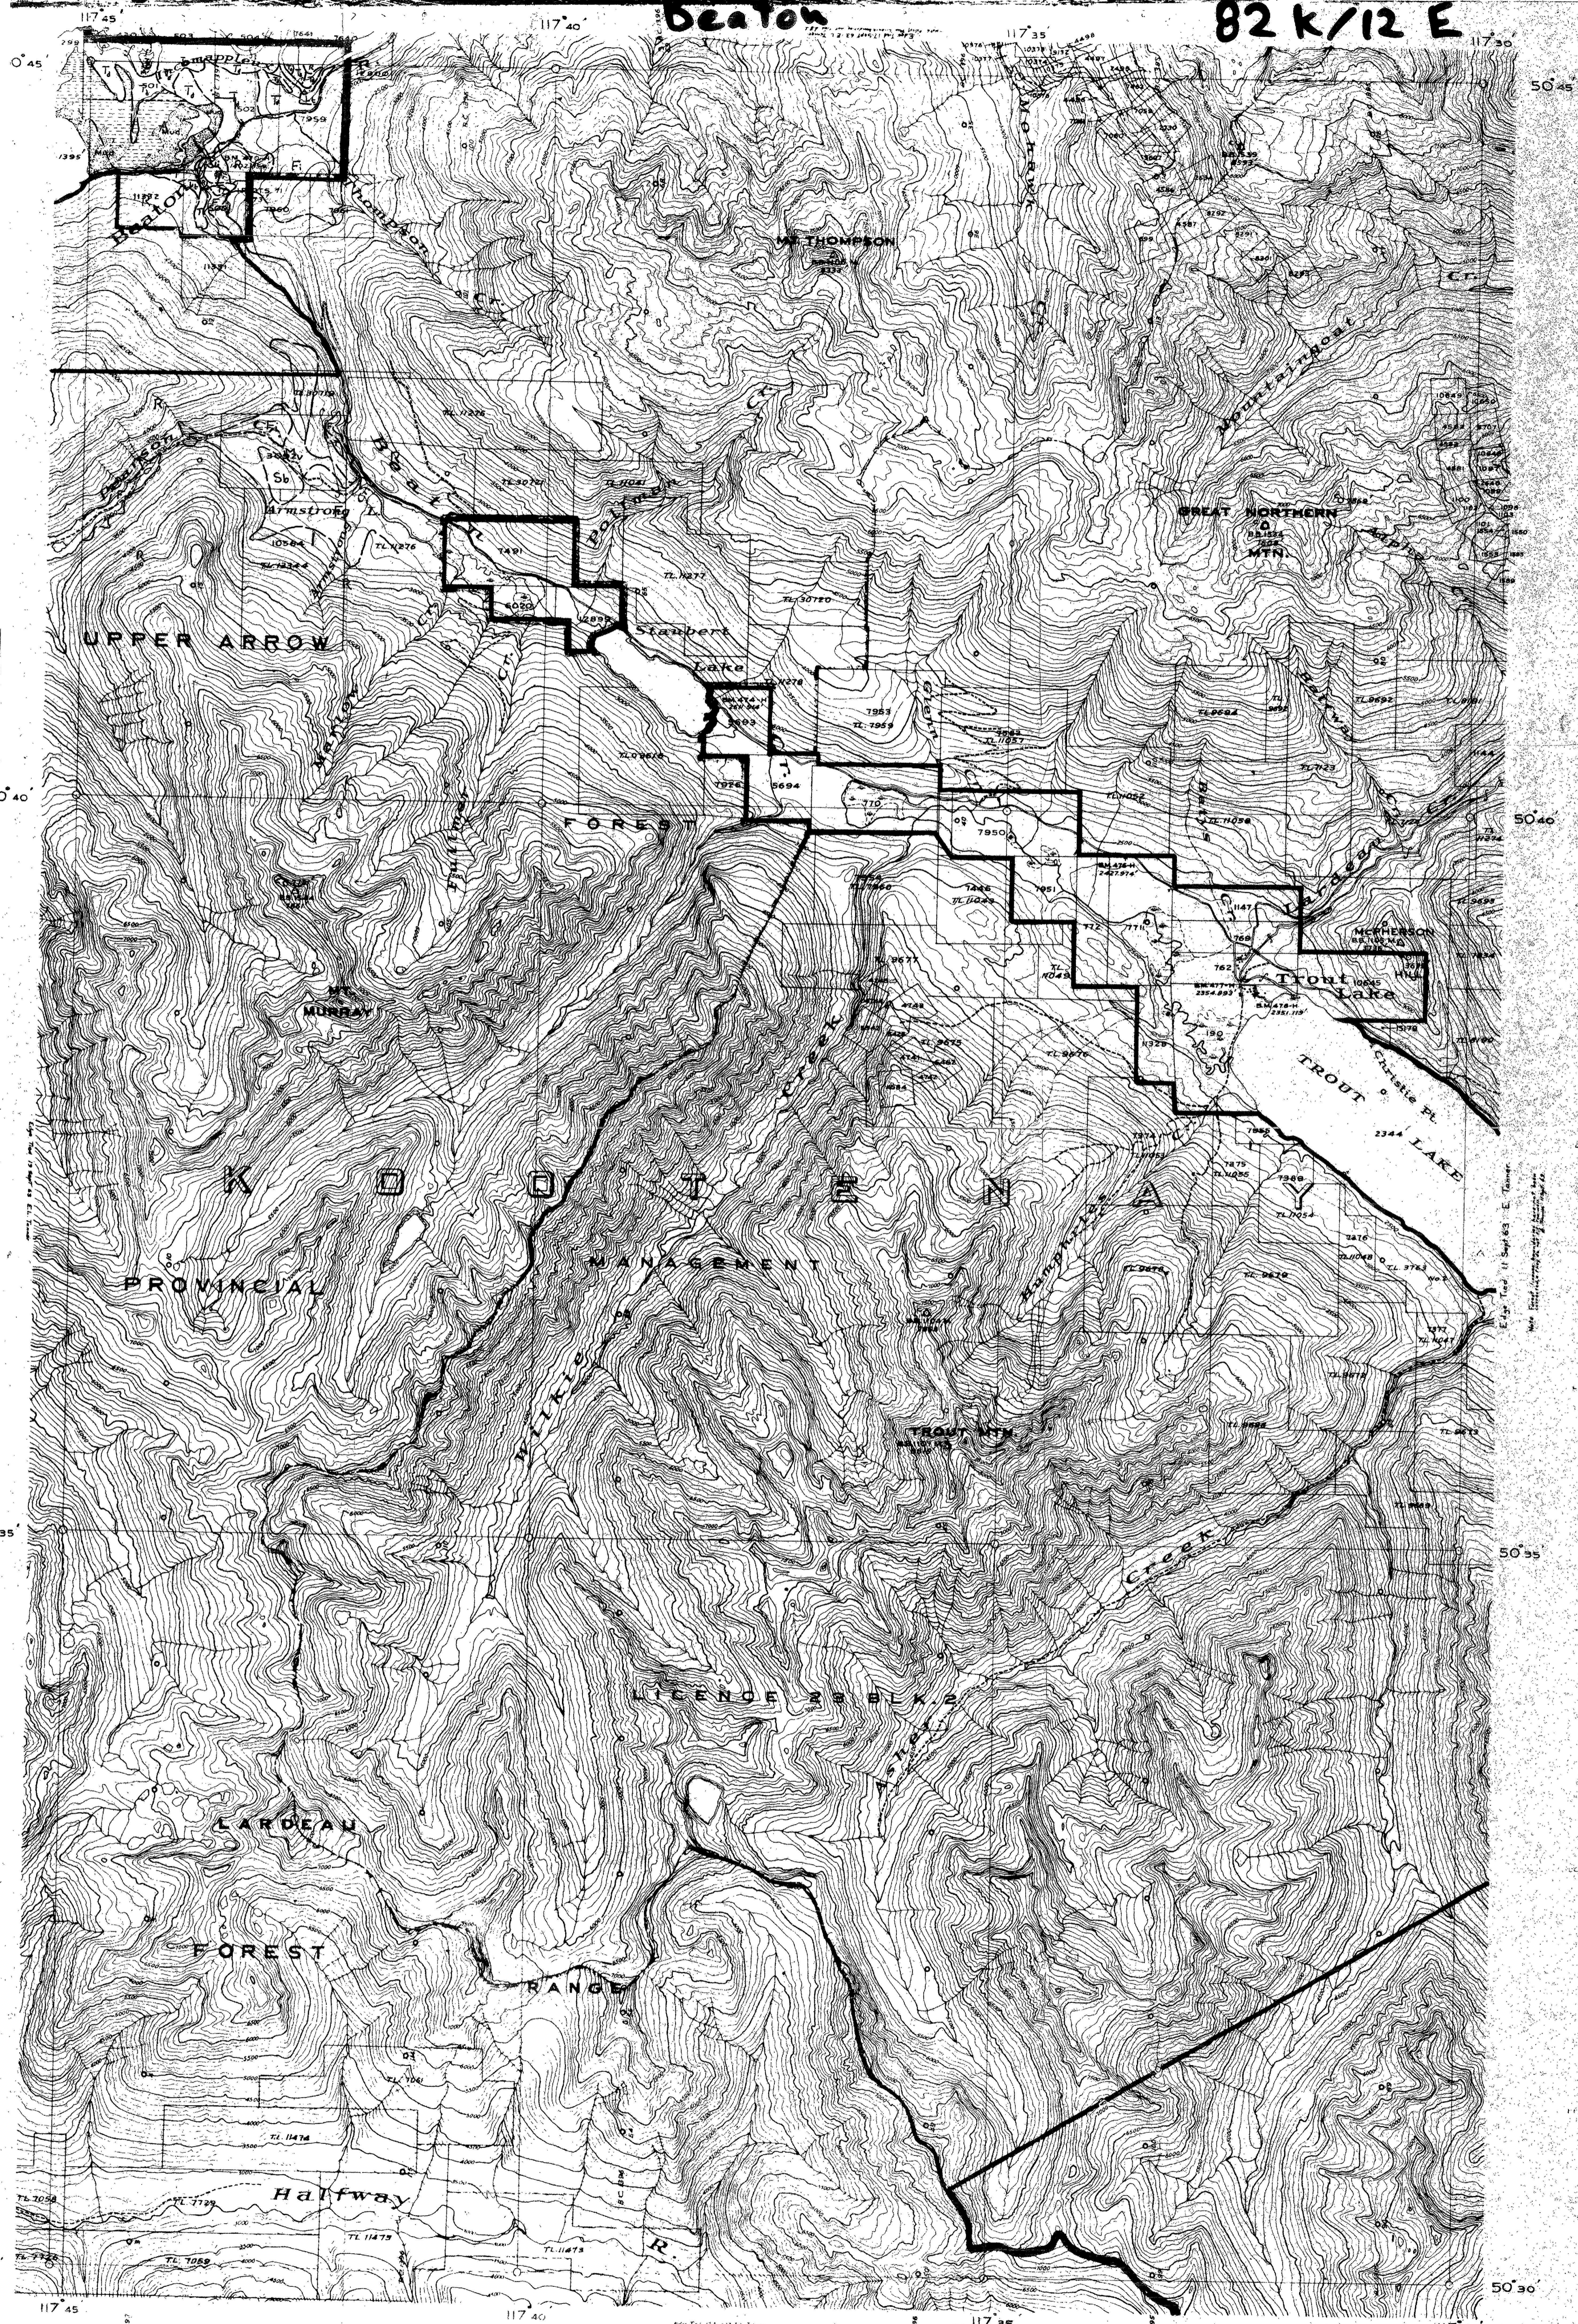

Beaton

82 K/12 E

OPEN FILE
 25
 JUL - 1970
 GEOLOGICAL SURVEY,
 OTTAWA