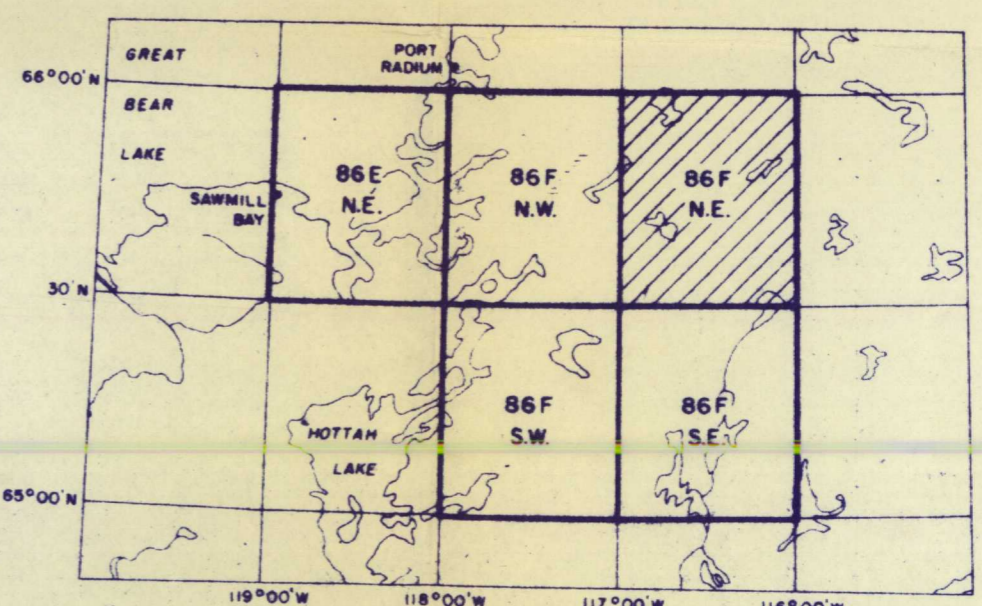

AND REFINING LIMITED
PHYSICAL SURVEY

Produced in Canada by HUNTING AIRBORNE GEOPHYSICS LIMITED, TORONTO

LL RIVER N.W.T.

Photocopy

This map has been produced from a scanned version of the original map
Reproduction par numérisation d'une carte sur papier