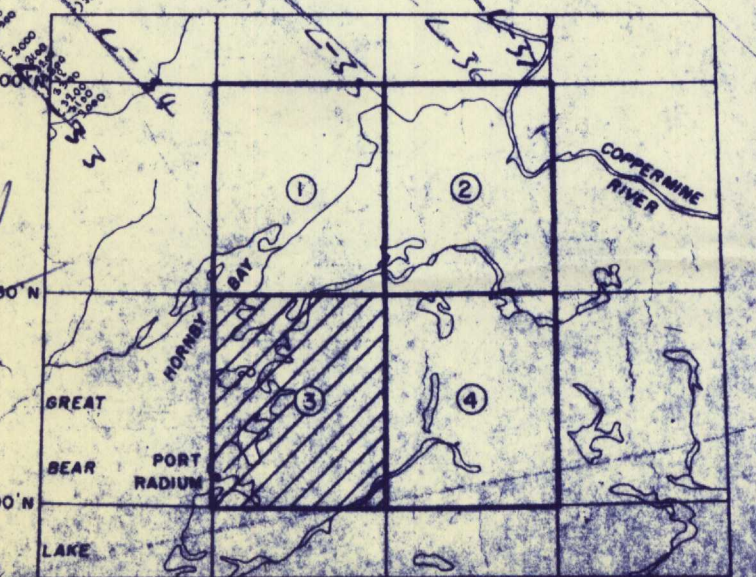

ELDORADO MINING AND REFINING LIMITED
AIRBORNE GEOPHYSICAL SURVEY

PORT RADIUM N.W.T.

G-367

86K