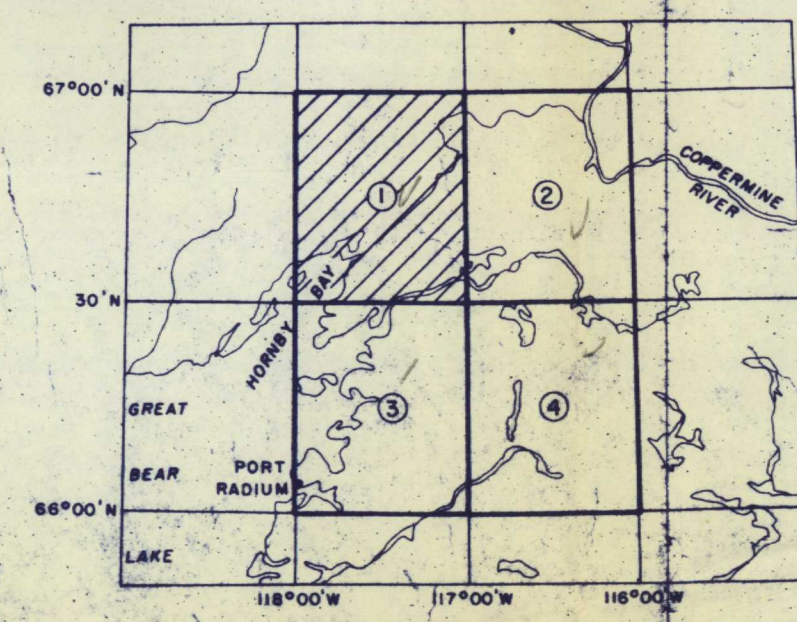

ELDORADO MINING AND REFINING LIMITED
AIRBORNE GEOPHYSICAL SURVEY

Produced in Canada by HUNTING AIRBORNE GEOPHYSICS LIMITED, TORONTO

PORT RADIUM N.W.T.

G-36