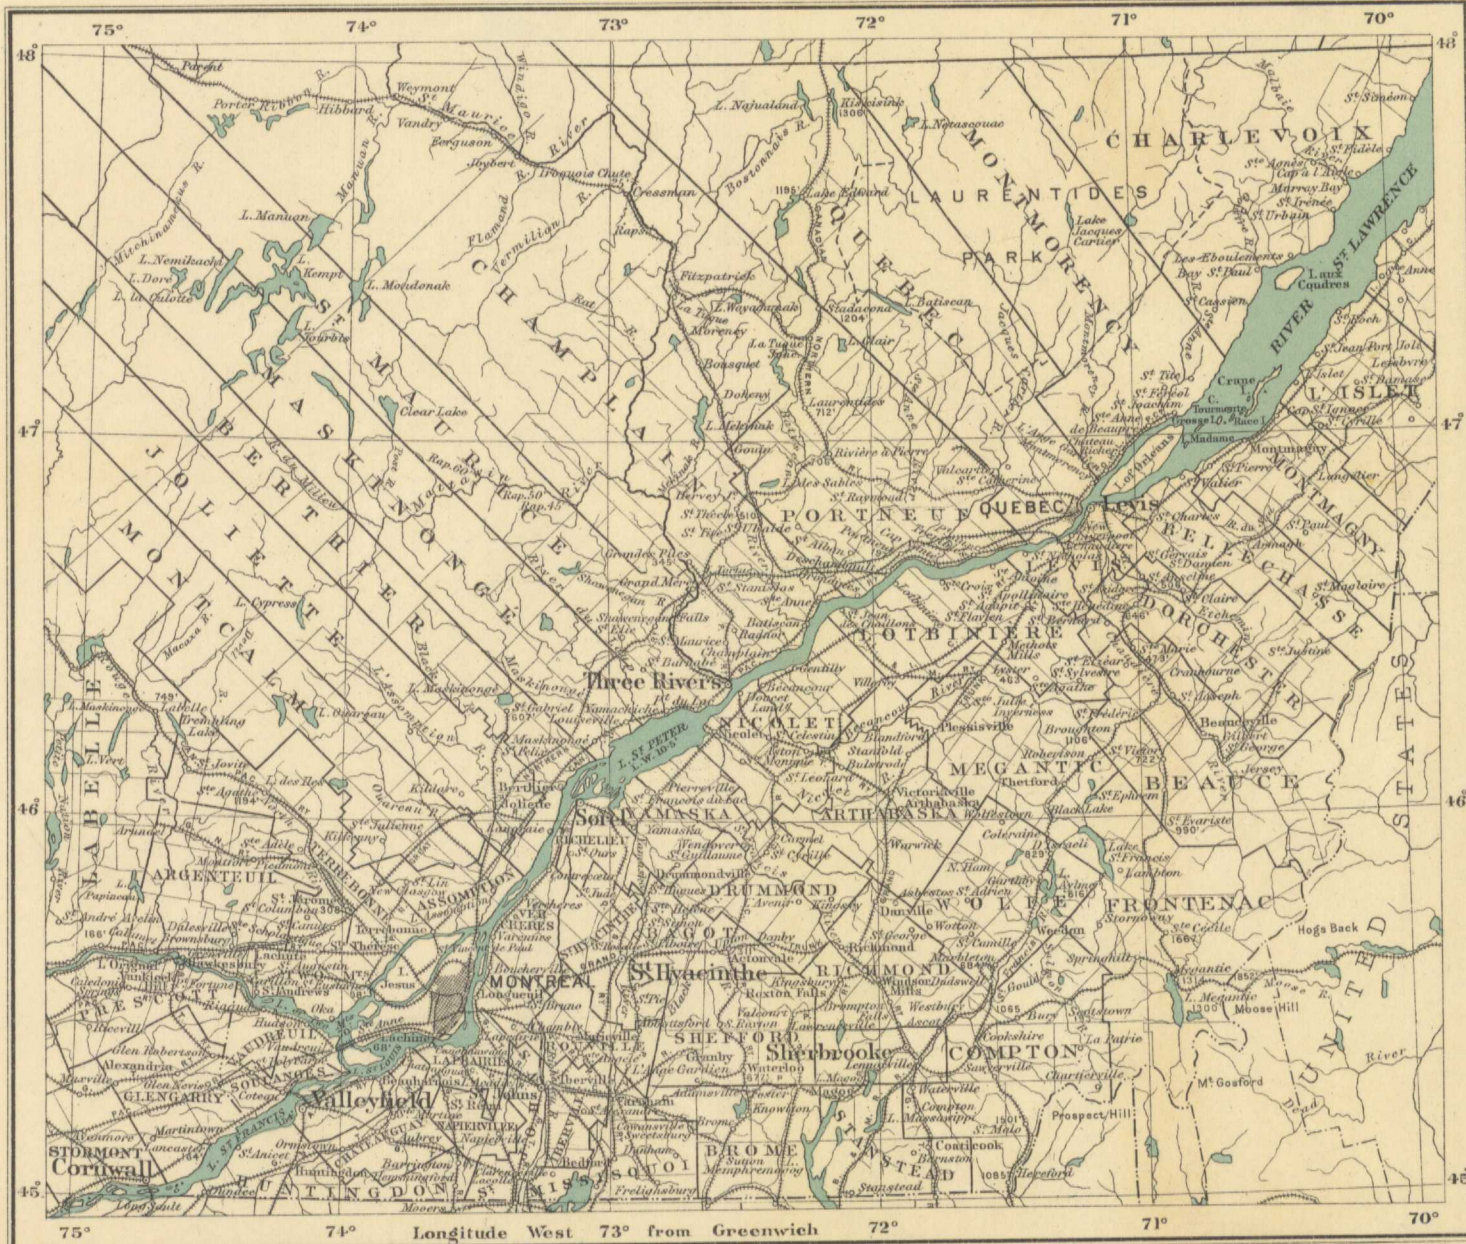

Canada
Department of Mines

HON. L. CODERRE, MINISTER; R.W. BROCK, DEPUTY MINISTER

GEOLOGICAL SURVEY

OUTLINE MAP

C.O. Senécal, Geographer and Chief Draughtsman

MAP 134 A
(Issued 1914)

From map of the Dominion of
Canada, by Department of the Interior
1390