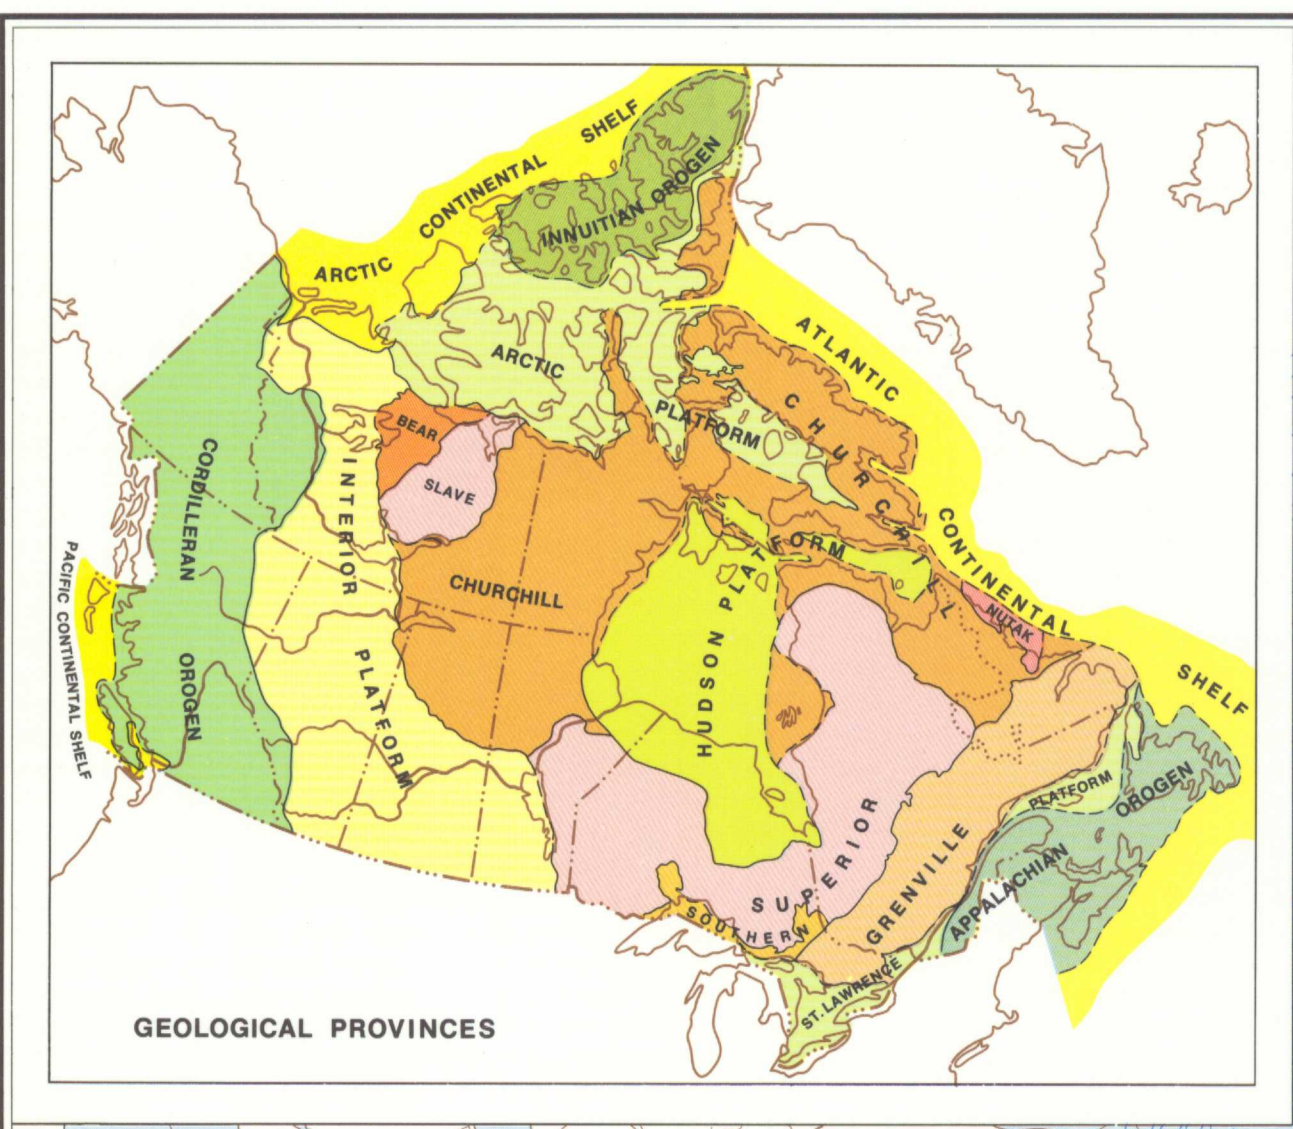

INDEX TO PRINCIPAL PRODUCING AREAS

GEOLOGICAL PROVINCES

- NEWFOUNDLAND
  1. New Ocean Co. of Canada, Labrador City Iron
  2. Newfoundland Zinc Mines Ltd., Deafened Harbour Zinc
  3. Atlantic Iron Mines Ltd., Deafened Harbour Zinc, Lead, Copper, Silver, Gold, Cadmium, Barite
  ... (more companies listed)

- QUEBEC
  1. Sablet Mines Co. Ltd., Beauport Iron
  2. Sablet Mines Co. Ltd., Beauport Iron
  3. Sablet Mines Co. Ltd., Beauport Iron
  ... (more companies listed)

- ONTARIO
  1. Comstock Red Lake Mining Ltd., Red Lake Iron
  2. Comstock Red Lake Mining Ltd., Red Lake Iron
  3. Comstock Red Lake Mining Ltd., Red Lake Iron
  ... (more companies listed)

- MANITOBA
  1. Sibley Iron Mines Ltd., Sibley Iron
  2. Sibley Iron Mines Ltd., Sibley Iron
  3. Sibley Iron Mines Ltd., Sibley Iron
  ... (more companies listed)

- SASKATCHEWAN
  1. Cliff Mining, Cliff Lake Uranium
  2. Cliff Mining, Cliff Lake Uranium
  3. Cliff Mining, Cliff Lake Uranium
  ... (more companies listed)

- ALBERTA
  1. Deltoro Resources Industries Ltd., Old Sledge Uranium
  2. Deltoro Resources Industries Ltd., Old Sledge Uranium
  3. Deltoro Resources Industries Ltd., Old Sledge Uranium
  ... (more companies listed)

- BRITISH COLUMBIA
  1. Tanco Resources Ltd., McClellan Lake Gold
  2. Tanco Resources Ltd., McClellan Lake Gold
  3. Tanco Resources Ltd., McClellan Lake Gold
  ... (more companies listed)

- YUKON TERRITORY
  1. Klondike location Gold
  2. Klondike location Gold
  3. Klondike location Gold
  ... (more companies listed)