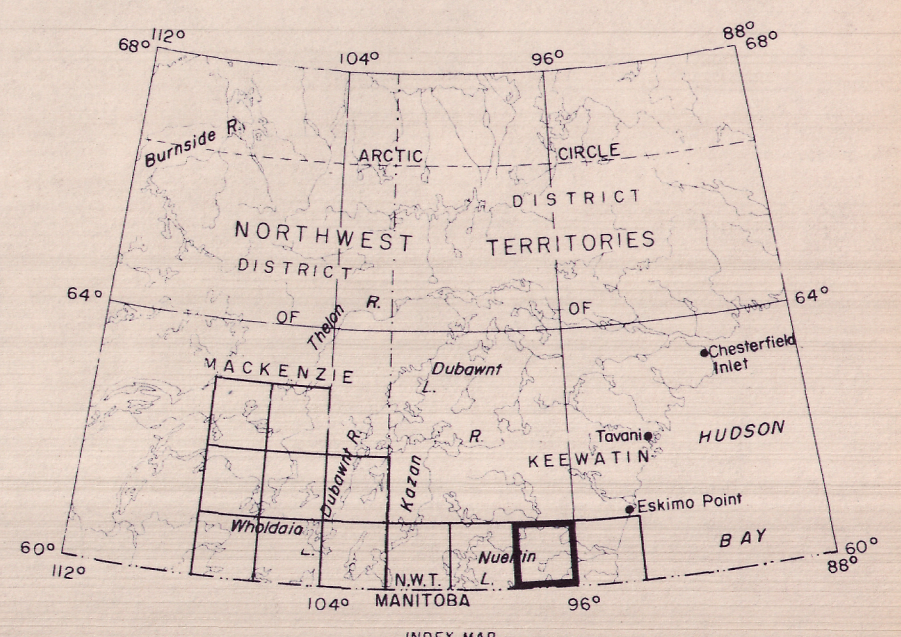

65/A

1:250 000

1165 G

GEOLOGICAL SURVEY OF CANADA
DEPARTMENT OF ENERGY, MINES AND RESOURCES

AEROMAGNETIC SERIES

SHEET 65/A

7166G "Nuelin Lake"

7166G "Hyde Lake"

7149G "Nejanlini Lake"

PUBLISHED 1969

MAP 7165G
EDEHON LAKE
DISTRICT OF KEEWATIN
NORTHWEST TERRITORIES

No correction has been made for regional variation.
Flight altitude 1000 ft. above ground level.

Universal Transverse Mercator Projection
© Crown Copyrights reserved

Projection transverse universelle de Mercator
© Droits de la Couronne réservés

Airborne Magnetic Survey, June to September 1964
by Spartan Air Services Ltd.

GEOPHYSICS PAPER 7165
EDEHON LAKE
NORTHWEST TERRITORIES
SHEET 65/A