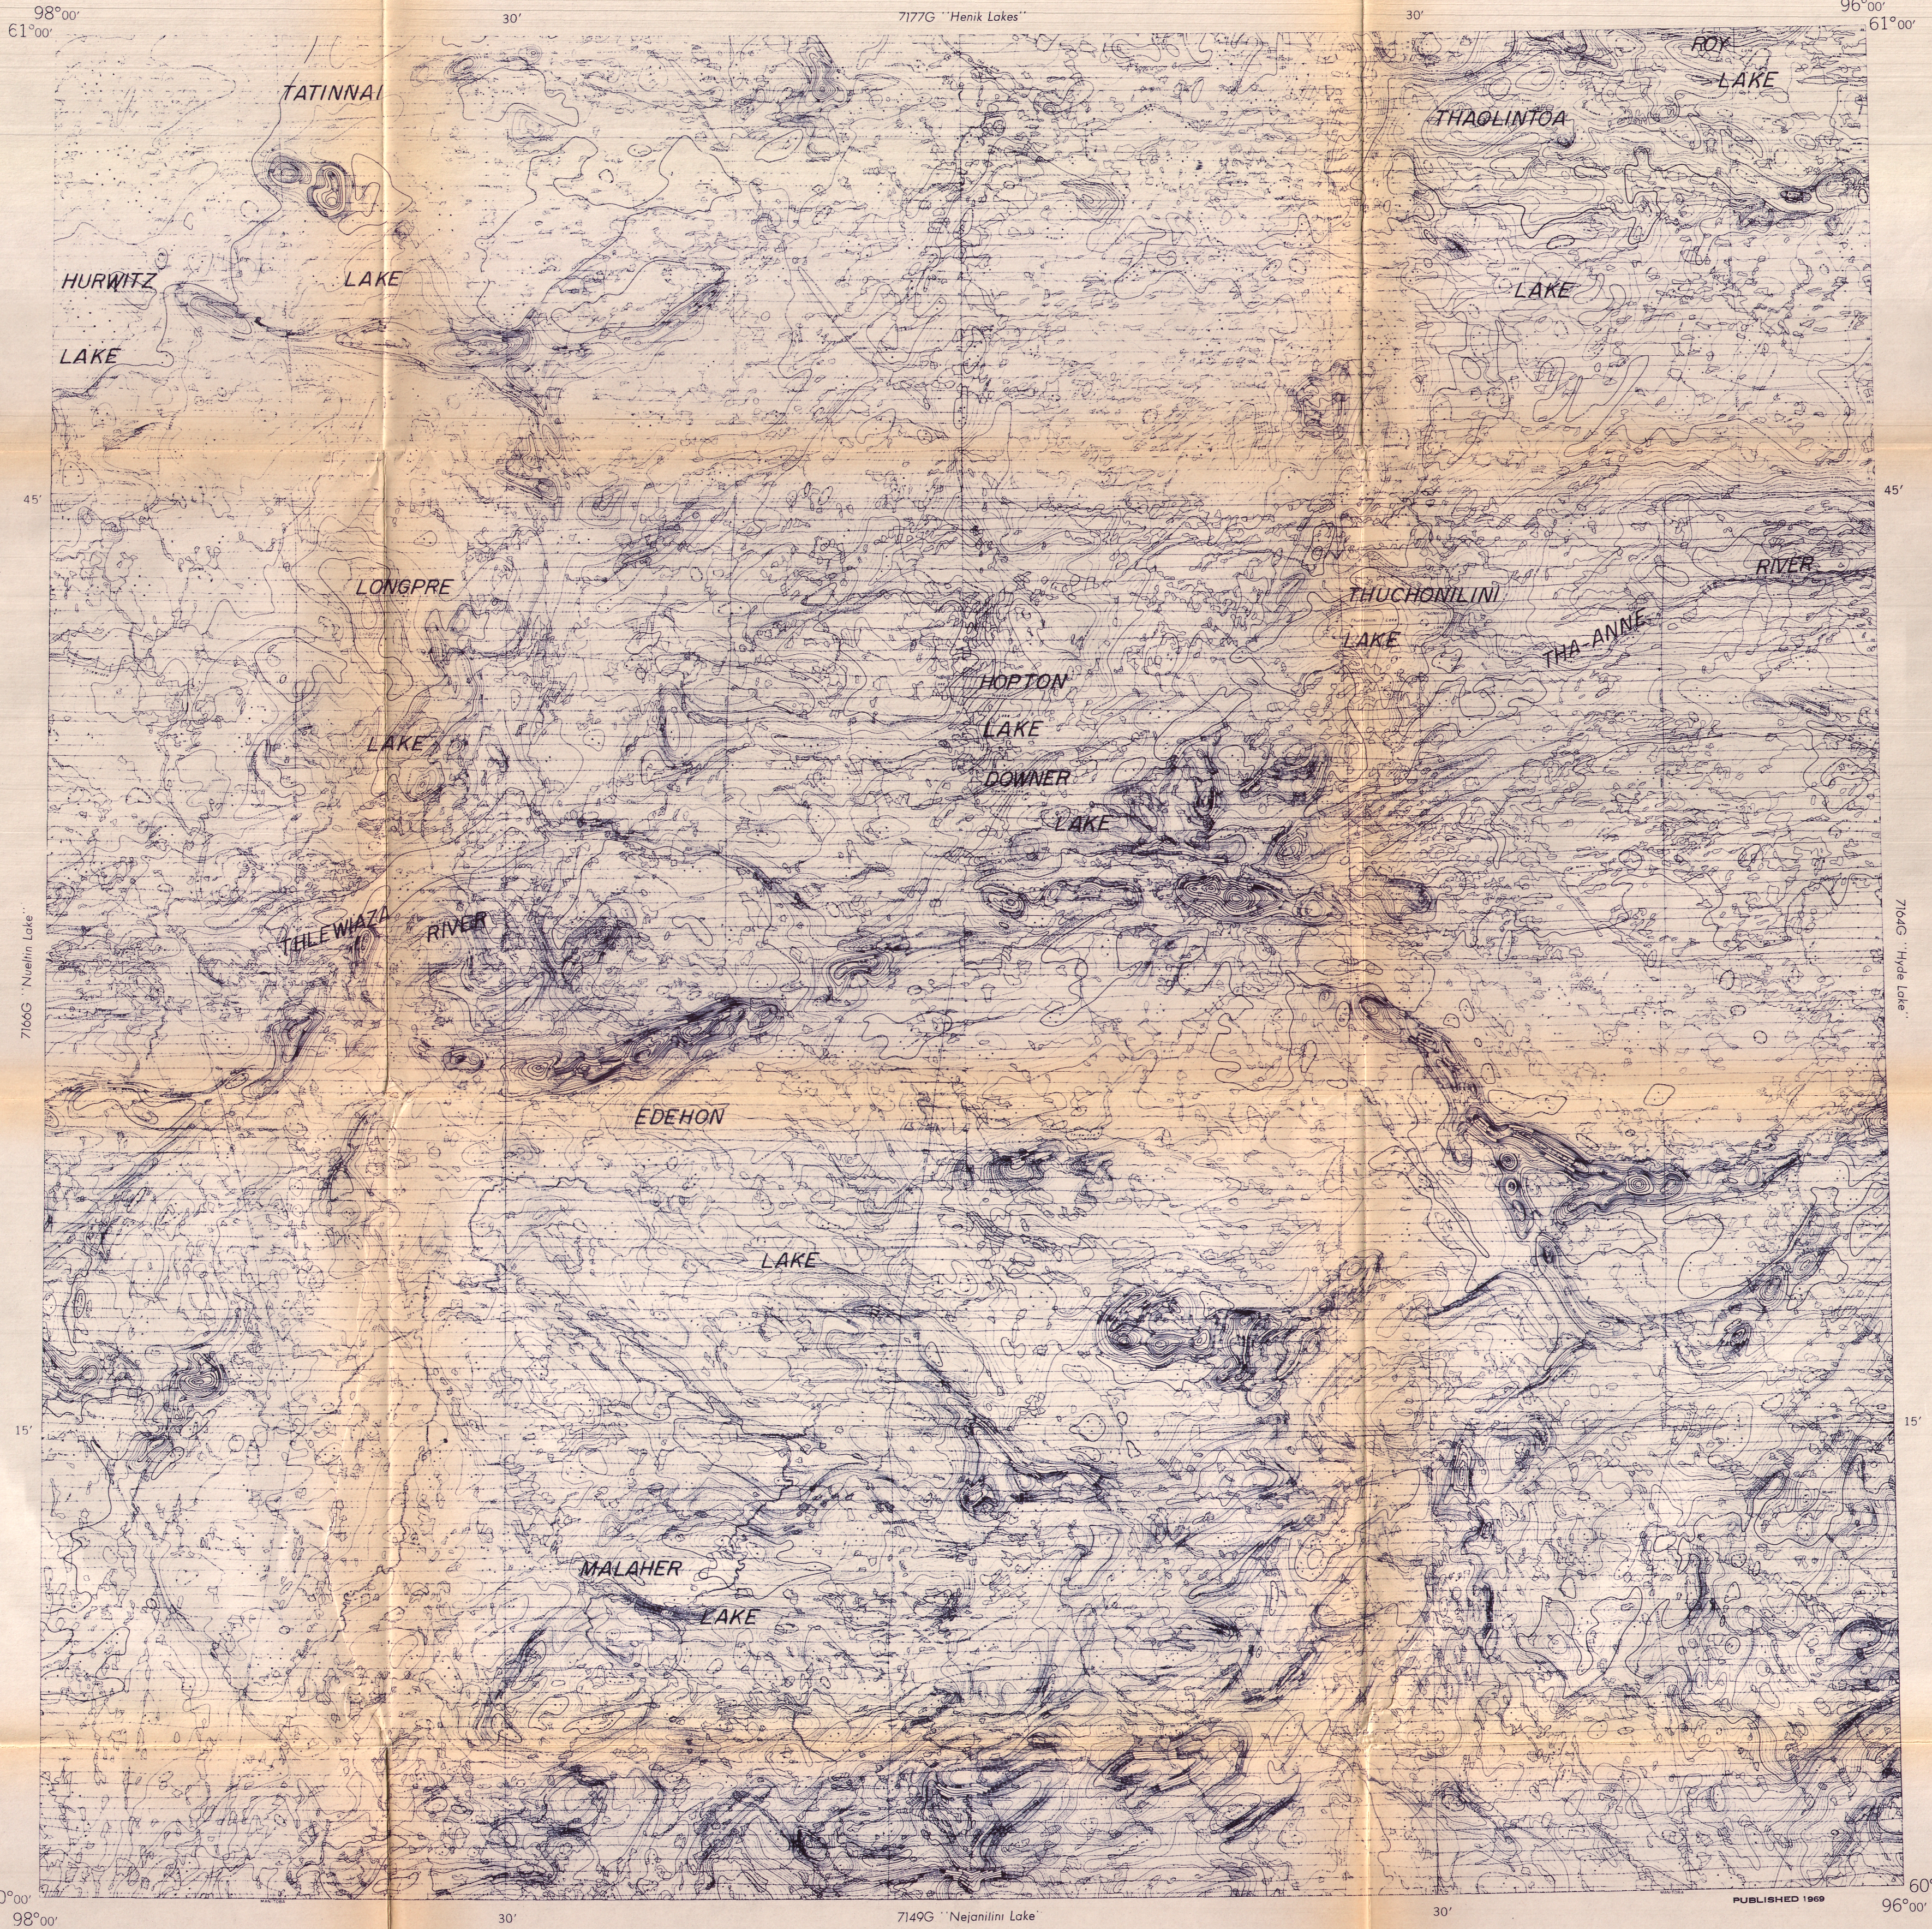

65/A

1:250 000

1165 G

GEOLOGICAL SURVEY OF CANADA
DEPARTMENT OF ENERGY, MINES AND RESOURCES

AEROMAGNETIC SERIES

SHEET 65/A

7166G "Nuelin Lake"

7166G "Hyde Lake"

7149G "Nejanlini Lake"

PUBLISHED 1969

MAP 7165G
EDEHON LAKE
DISTRICT OF KEEWATIN
NORTHWEST TERRITORIES

No correction has been made for regional variation.
Flight altitude 1000 ft. above ground level.

Universal Transverse Mercator Projection
© Crown Copyrights reserved

Projection transverse universelle de Mercator
© Droits de la Couronne réservés

Airborne Magnetic Survey, June to September 1964
by Spartan Air Services Ltd.

GEOPHYSICS PAPER 7165
EDEHON LAKE
NORTHWEST TERRITORIES
SHEET 65/A