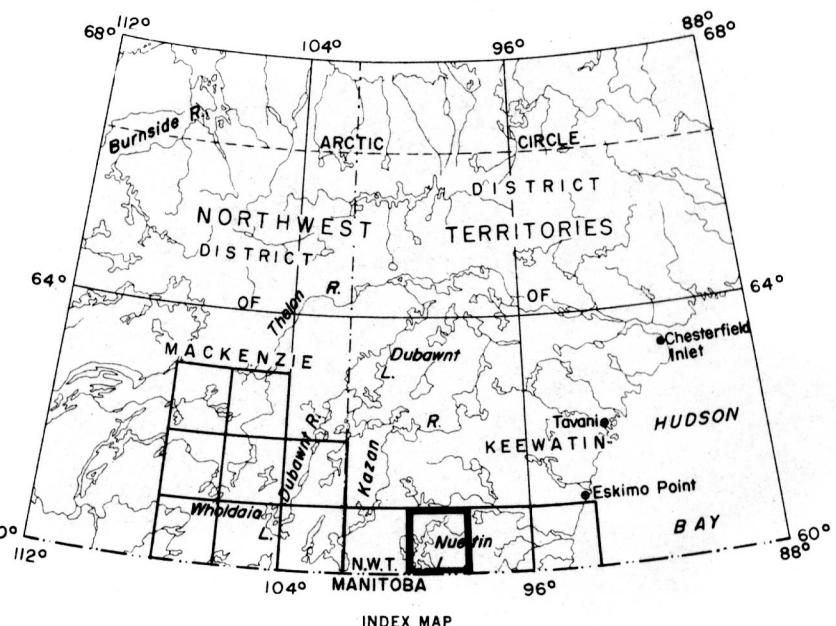

MAP 7166G
NUEL TIN LAKE
DISTRICT OF KEEWATIN
NORTHWEST TERRITORIES

No correction has been made for regional variation
Flight altitude 1000 ft. above ground level.

Scale 1:250 000 - Échelle 1/250 000

Universal Transverse Mercator Projection
© Crown Copyrights reserved

Airborne Magnetic Survey, June to September 1964
by Spartan Air Services Ltd.

This document was produced
by scanning the original publication.
Ce document est le produit d'une
numérisation par balayage
de la publication originale.

GEOPHYSICS PAPER 7166
NUEL TIN LAKE
NORTHWEST TERRITORIES
SHEET 65/B