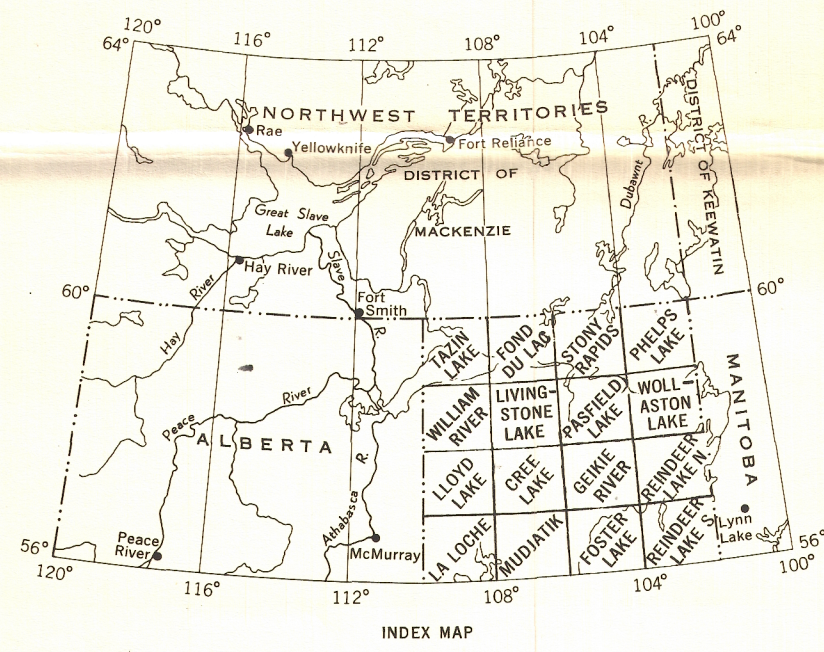

AEROMAGNETIC SERIES

SHEET 74C