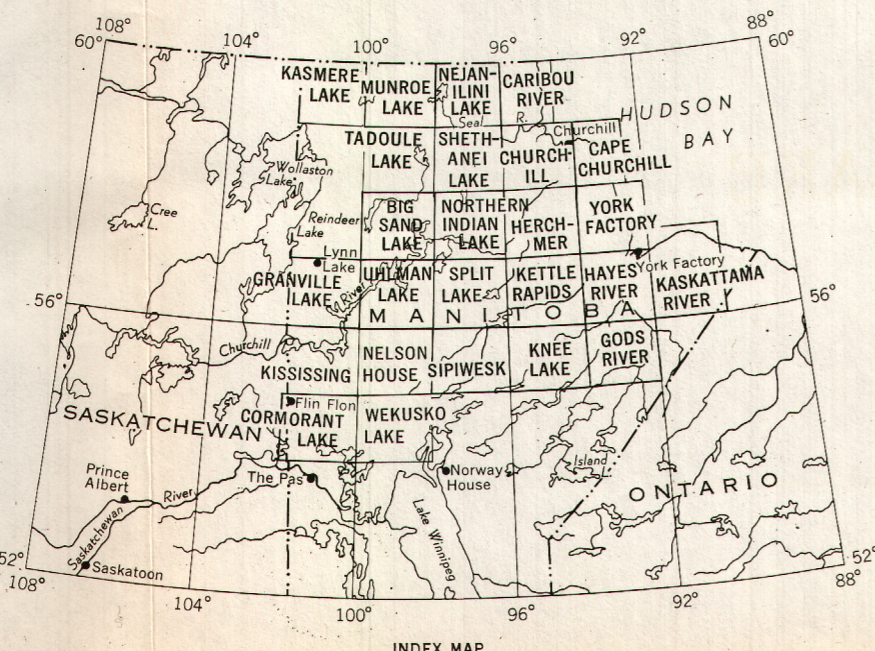

1:250 000

71326

AEROMAGNETIC SERIES

SHEET 63J

Joins Map 7024G, "Cormorant Lake"

Joins Map 7136G, "Nelson House"

PUBLISHED 1965

MAP 7132 G  
**WEKUSKO LAKE**  
MANITOBA

Aeromagnetic Survey, from June to September 1964 by Canadian Aero Service Ltd; four mile map compiled from one inch to one mile Geophysical maps published by the Department of Mines and Technical Surveys and the Province of Manitoba Department of Mines and Natural Resources.  
No correction has been made for regional variation.

GEOPHYSICS PAPER 7132  
**WEKUSKO LAKE**  
MANITOBA  
SHEET 63J